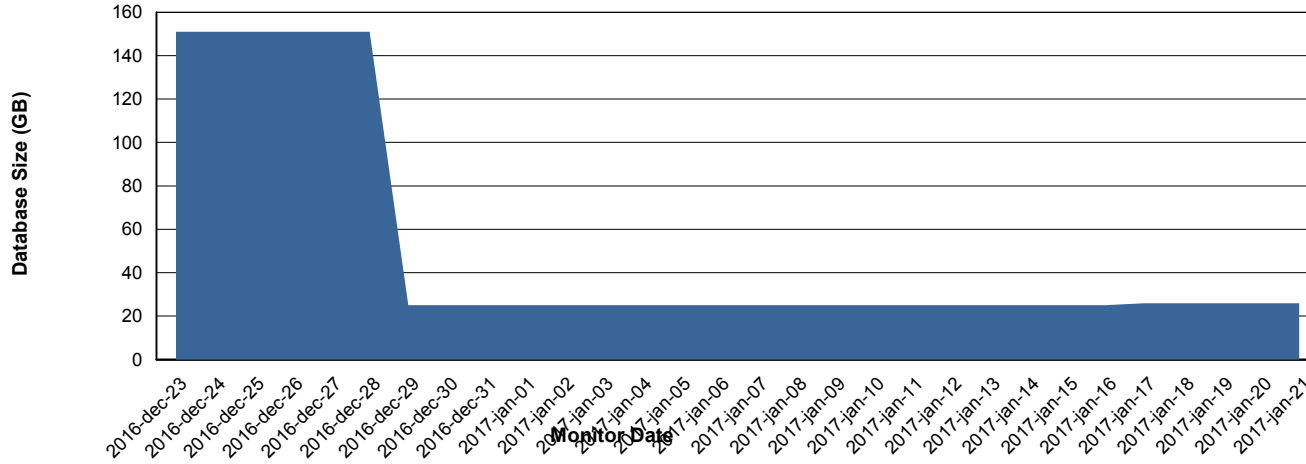

Weekly SLA Customer Report

Customer SNG_Production
Database ID 70

=====
DATABASE SIZE SNGDB_Production
=====

Database growth over last month

=====
DATABASE TABLESPACES SNGDB_Production
=====

TOTAL DATABASE SIZE PER TABLESPACE

Date	Tablespace Name	Filesize (Gb)	Usedsize (Gb)	Percentage free
21-1-2017	ABSDATA	16	8	50
	INDX	32	17	47
20-1-2017	ABSDATA	16	8	50
	INDX	32	17	47
19-1-2017	ABSDATA	16	8	50
	INDX	32	17	47
18-1-2017	ABSDATA	16	8	50
	INDX	32	17	47
17-1-2017	ABSDATA	16	8	50
	INDX	32	17	47
16-1-2017	ABSDATA	16	8	50
	INDX	32	17	47
15-1-2017	ABSDATA	16	8	50
	INDX	32	17	47