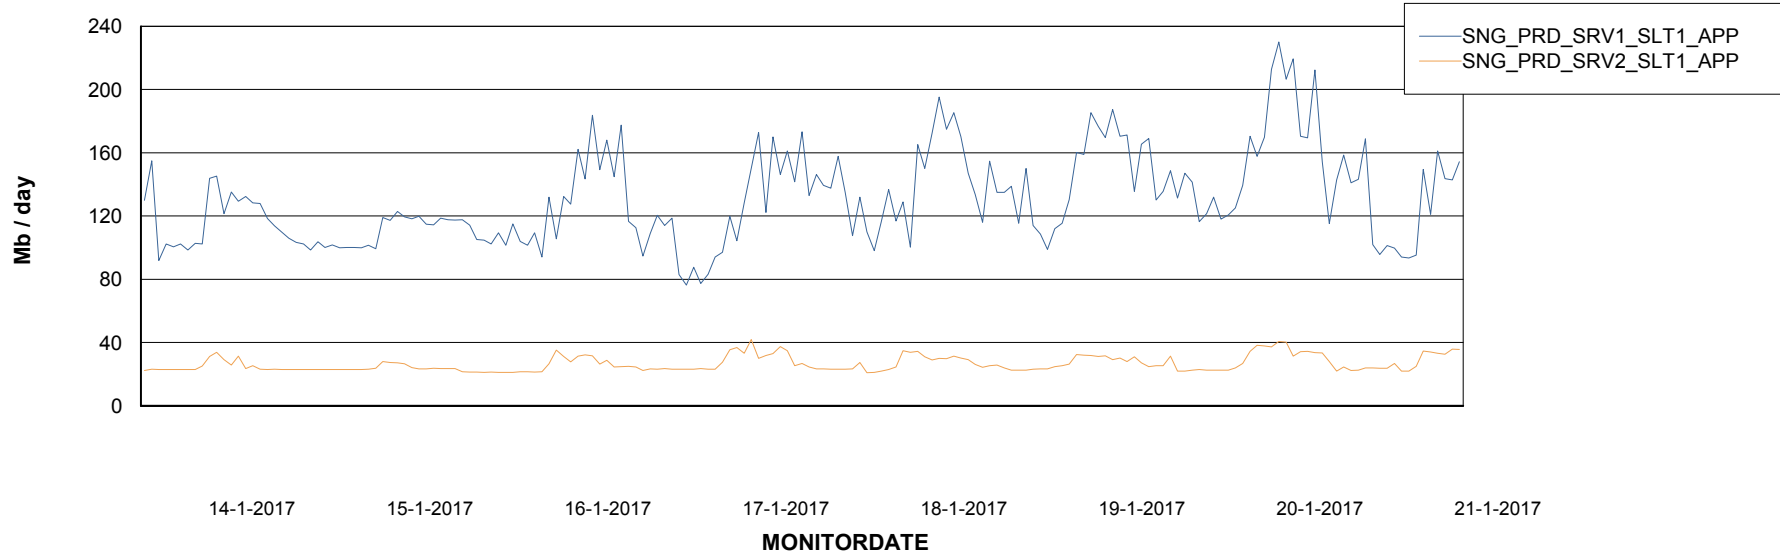

=====
ABSolute Application Server Services
=====

Avg memory used per ABS Server Service