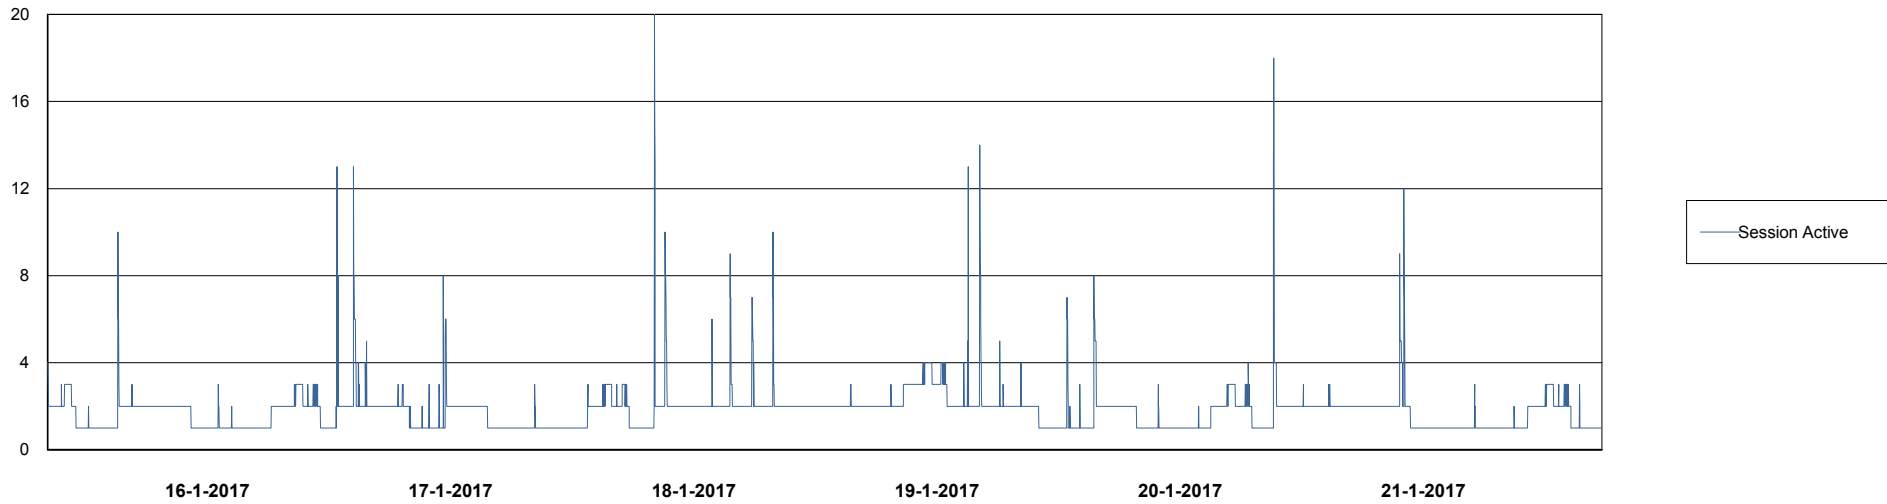

DATABASE PERFORMANCE LLGDBBI_Production