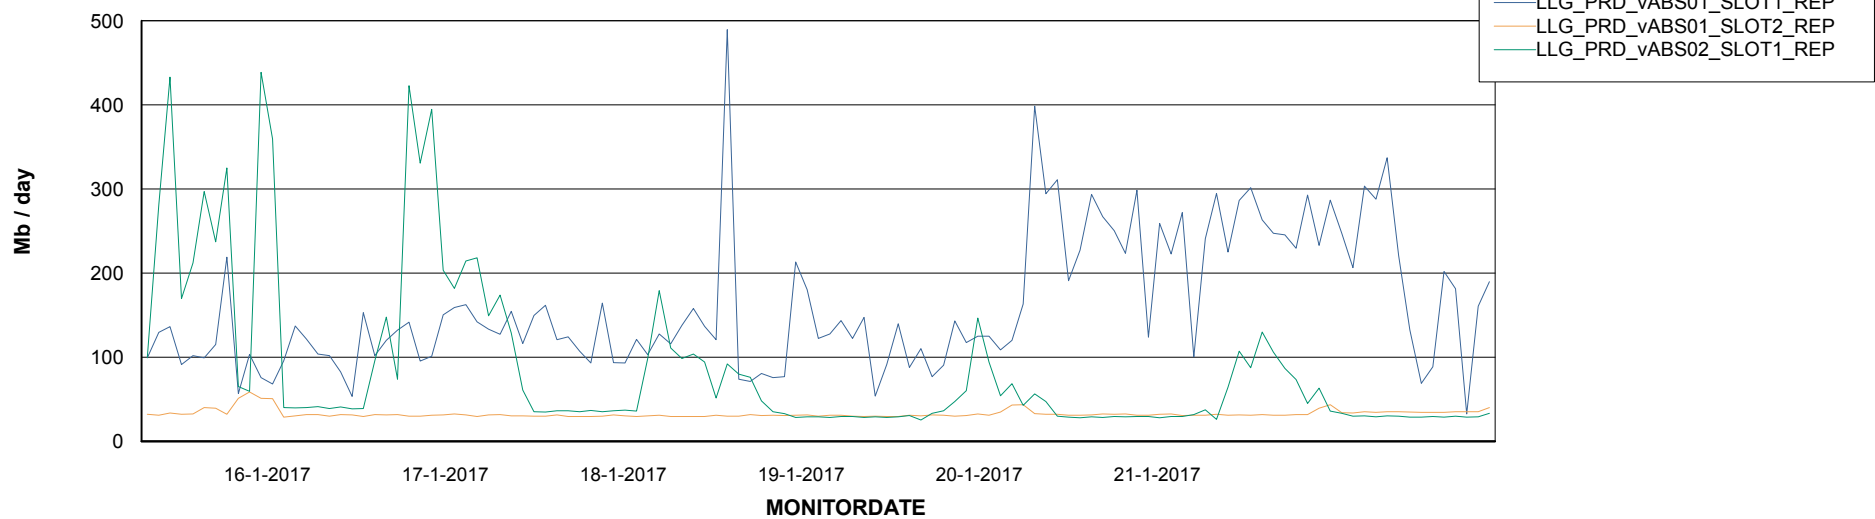

Avg memory used per ReportServer Service