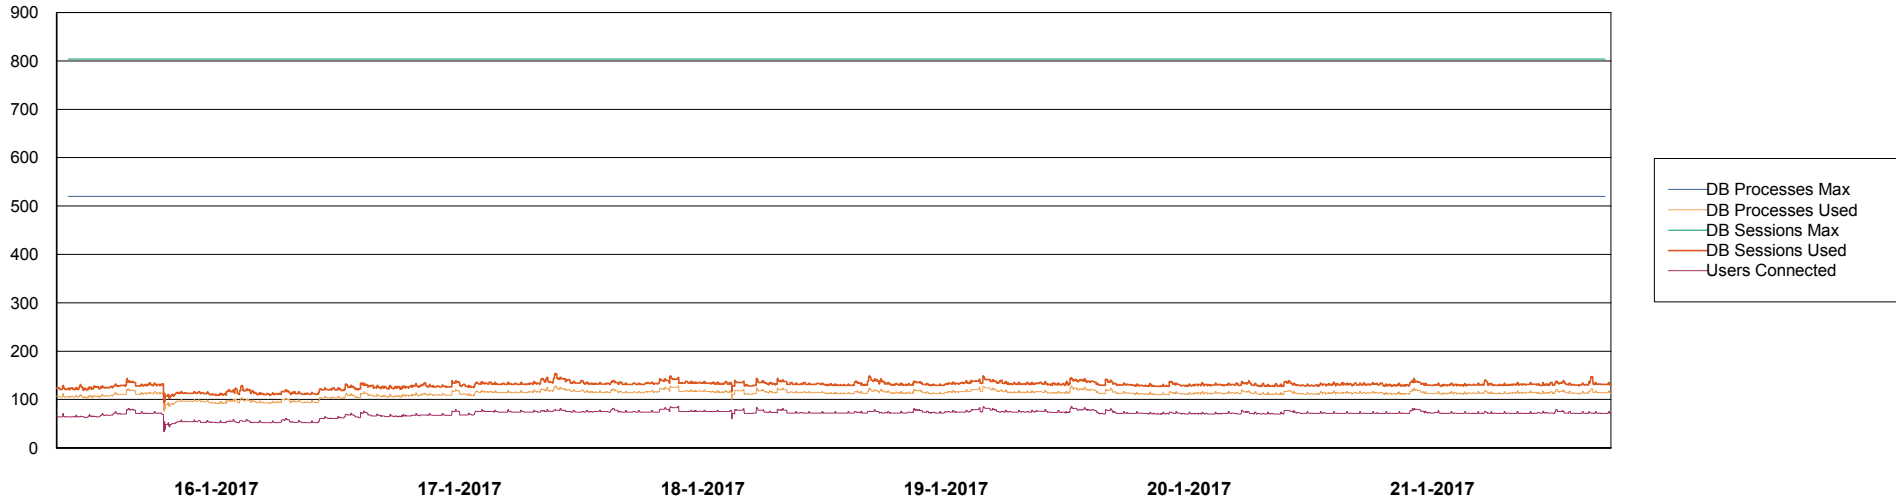

DATABASE PERFORMANCE LLGDB_Production