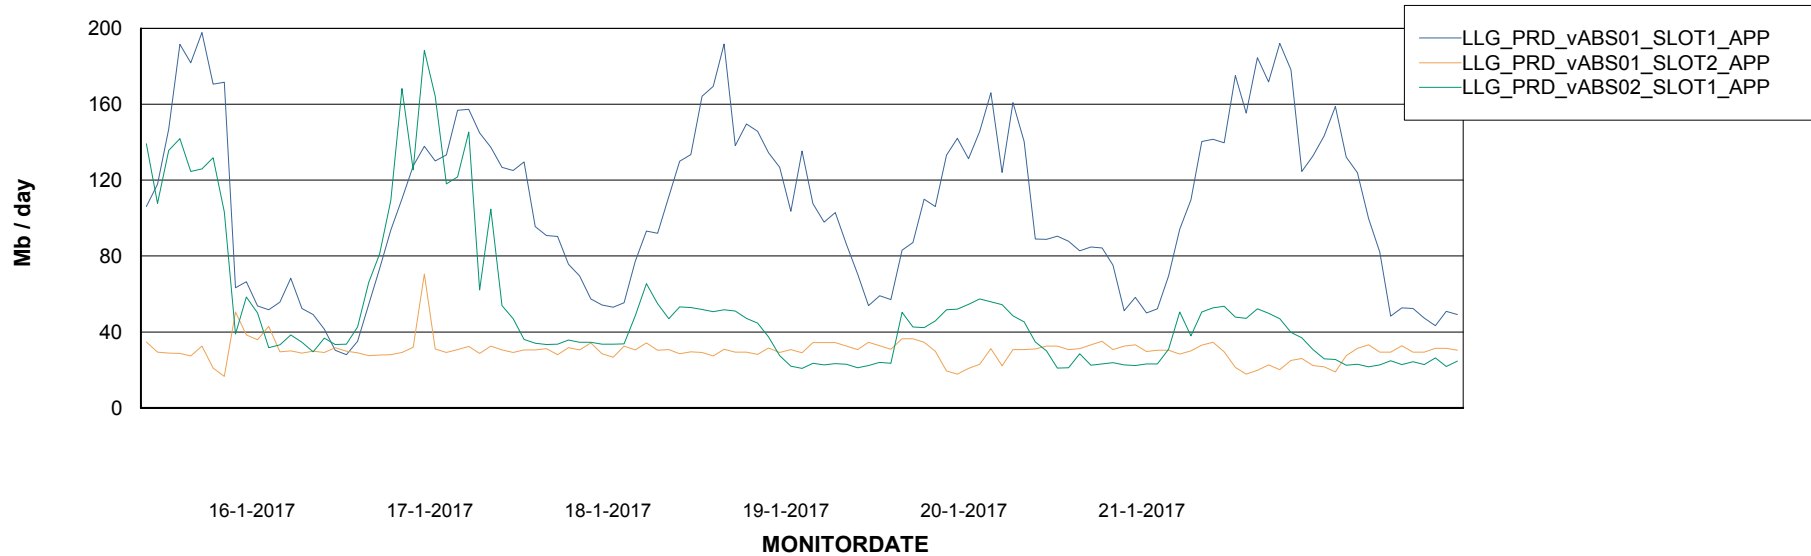

Avg memory used per ABS Server Service