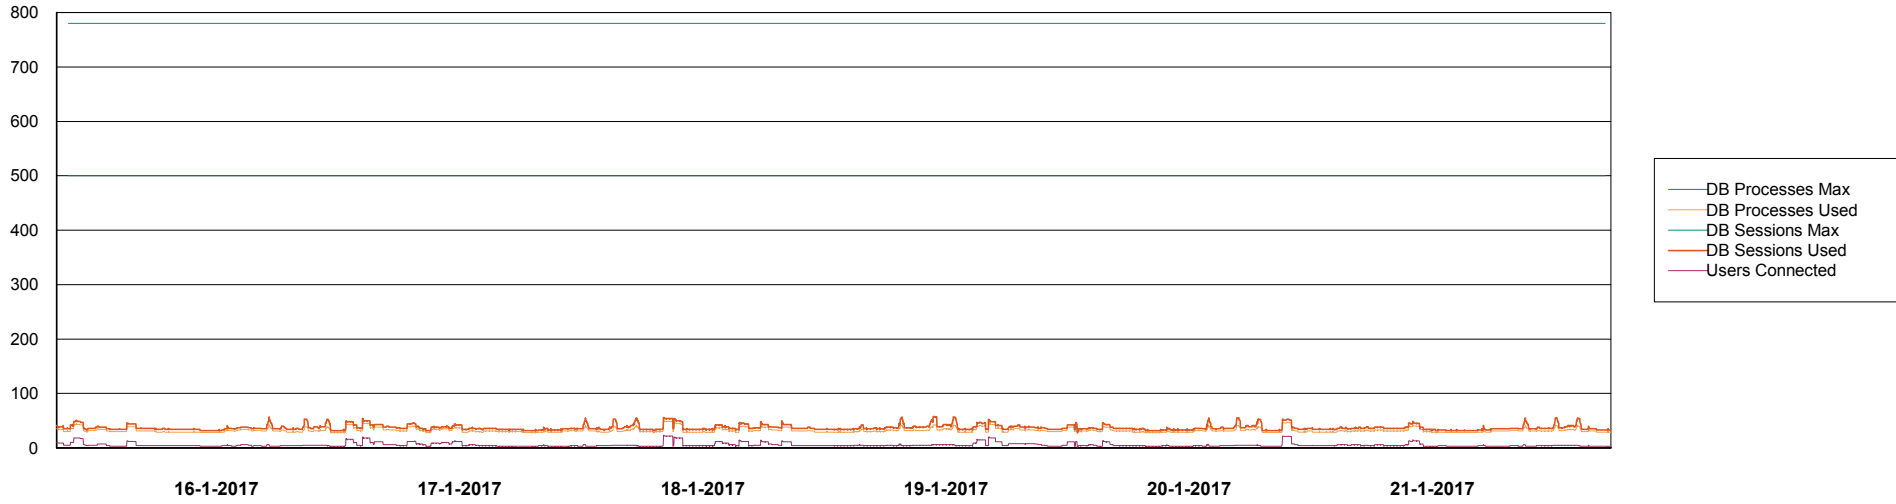

DATABASE PERFORMANCE LLGDBBI_Production