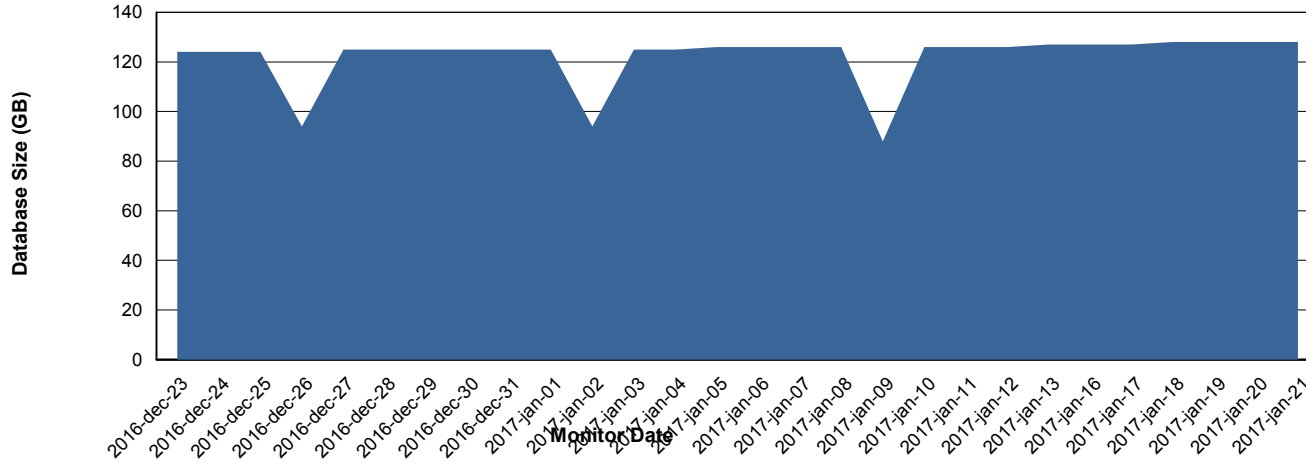

# Weekly SLA Customer Report

Customer LLG\_Production  
Database ID 53

DATABASE PERFORMANCE LLGDBBI\_Production

## Database growth over last month