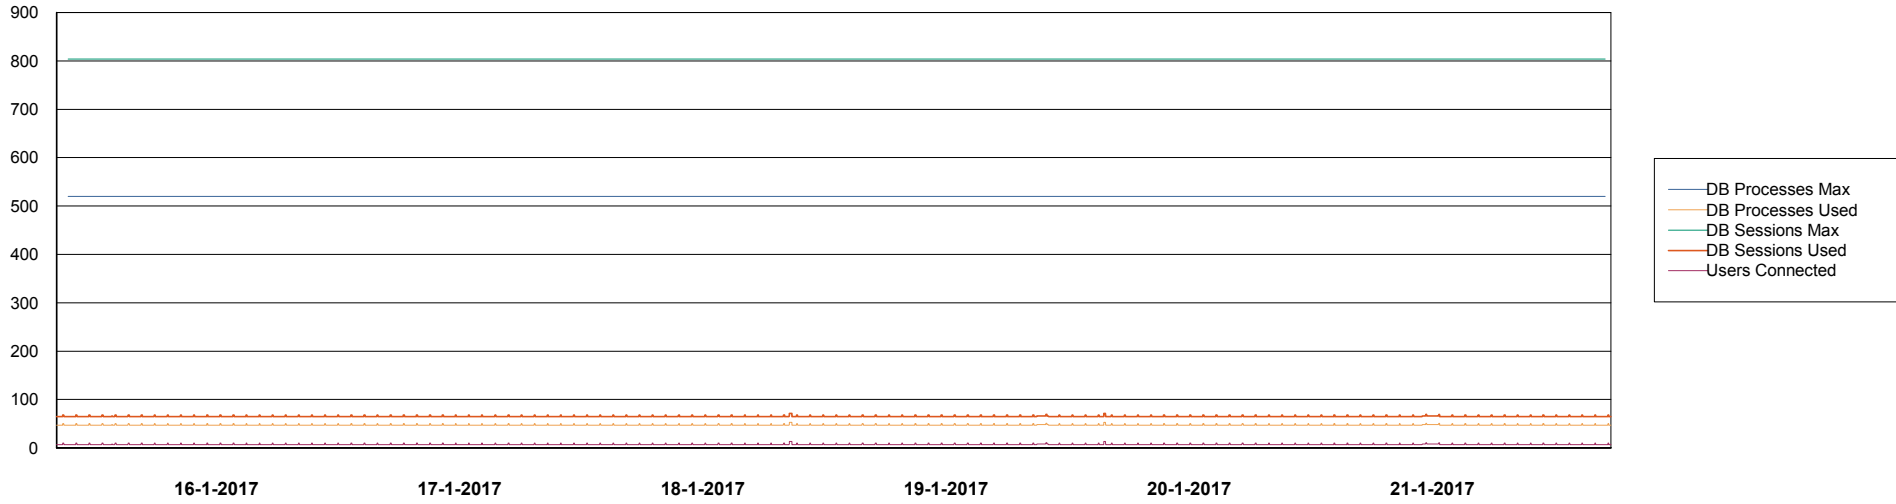

DATABASE PERFORMANCE LLGDB_Standby