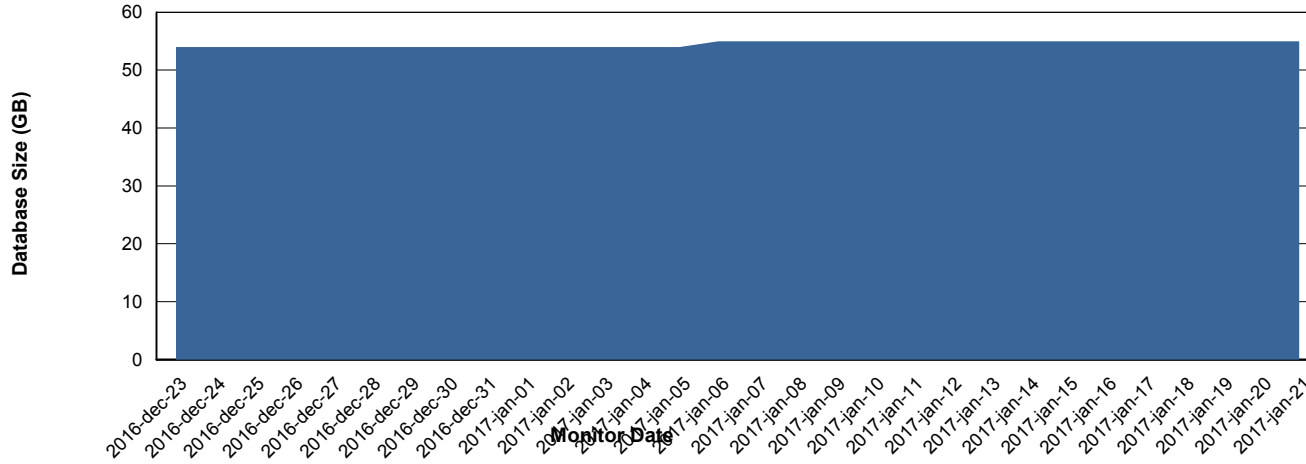

=====

HARDDISK USAGE JWR_PRD_JWR-ODB-02

=====

	Used disk space on / (GB)	Total disk space on / (GB)	Free disk space on / (GB)
21-1-2017	95	251	143
20-1-2017	95	251	143
19-1-2017	95	251	143
18-1-2017	95	251	143
17-1-2017	95	251	143
16-1-2017	96	251	143
15-1-2017	95	251	143

Weekly SLA Customer Report

Customer JWR Production
Database ID 43

DATABASE PERFORMANCE JWRDB_Production

Weekly SLA Customer Report

Customer JWR Production
Database ID 43

DATABASE PERFORMANCE JWRDB_Standby

Weekly SLA Customer Report

Customer JWR Production
 Database ID 43

=====
 DATABASE SIZE JWRDB_Production
 =====

Database growth over last month

=====
 DATABASE TABLESPACES JWRDB_Production
 =====

TOTAL DATABASE SIZE PER TABLESPACE

Date	Tablespace Name	Filesize (Gb)	Usedsize (Gb)	Percentage free
21-1-2017	ABSDATA	21	17	19
	INDX	46	37	20
20-1-2017	ABSDATA	21	17	19
	INDX	46	37	20
19-1-2017	ABSDATA	21	17	19
	INDX	46	37	20
18-1-2017	ABSDATA	21	17	19
	INDX	46	37	20
17-1-2017	ABSDATA	21	17	19
	INDX	46	37	20
16-1-2017	ABSDATA	21	17	19
	INDX	46	37	20
15-1-2017	ABSDATA	21	17	19
	INDX	46	37	20