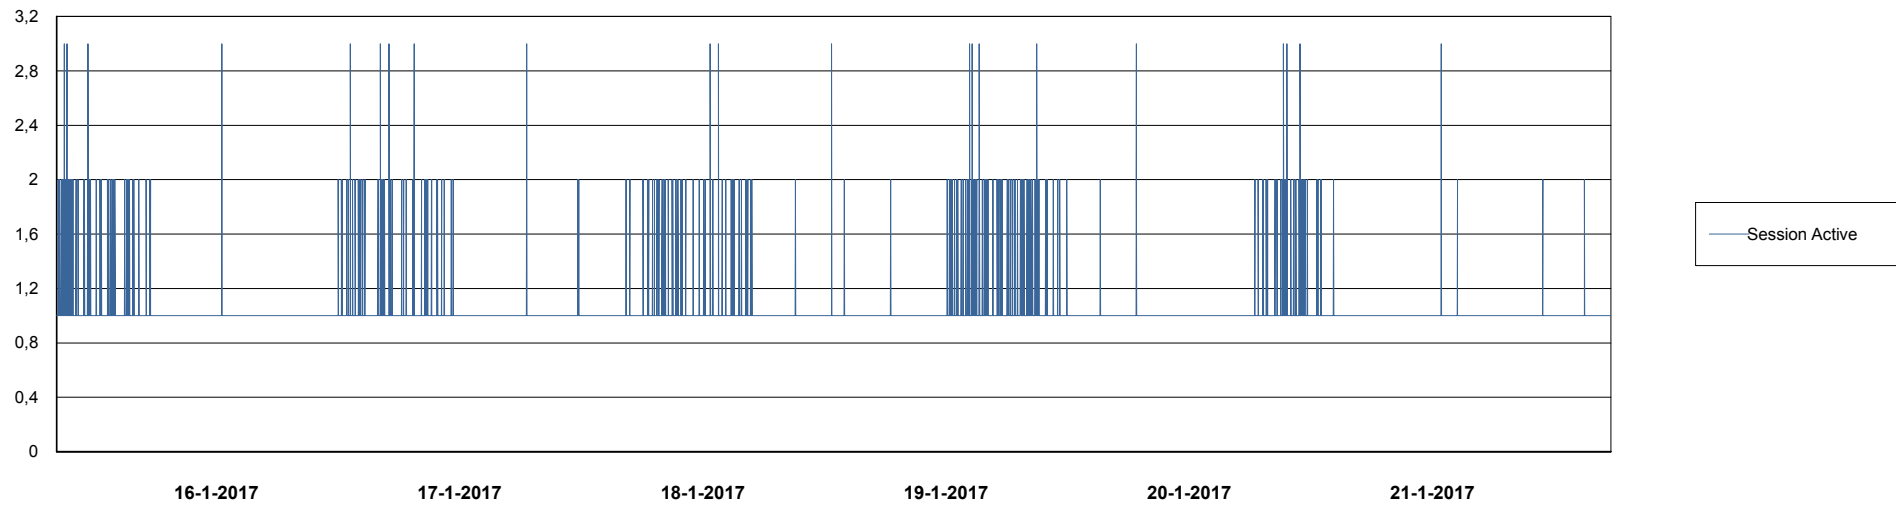

DATABASE PERFORMANCE JWRDB_Production