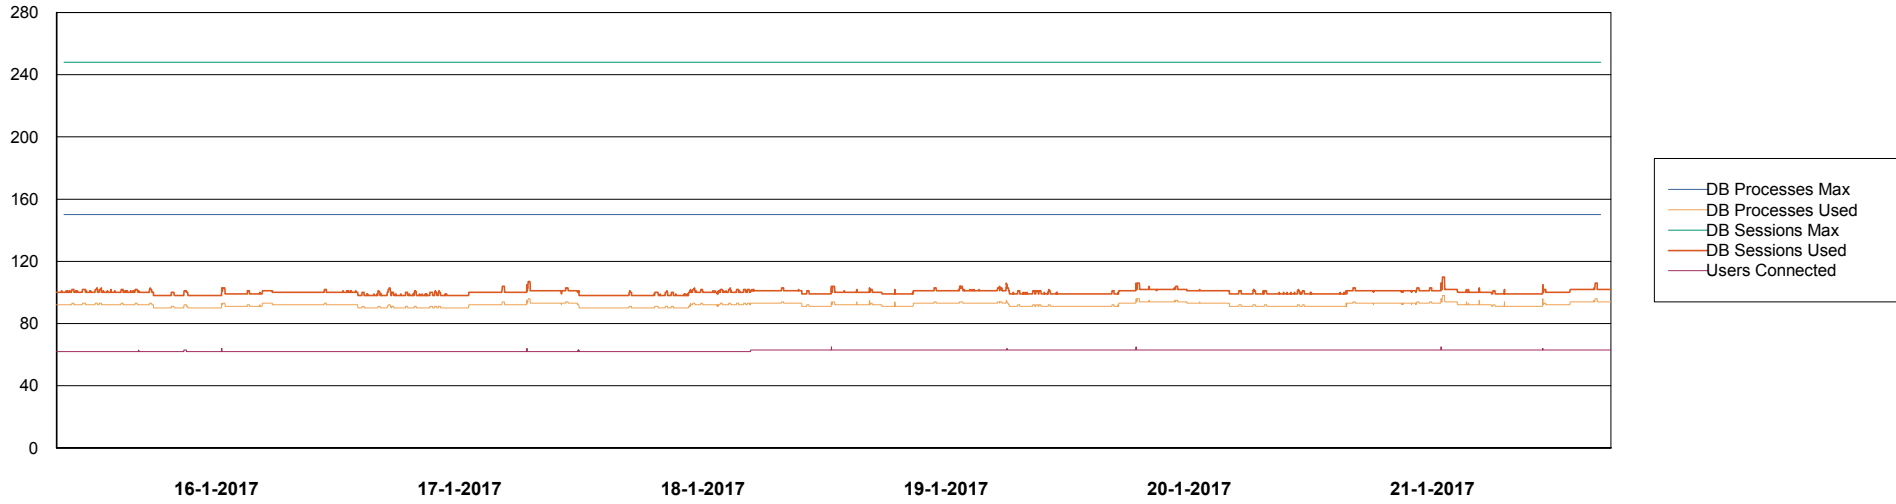

DATABASE PERFORMANCE JWRDB_Production