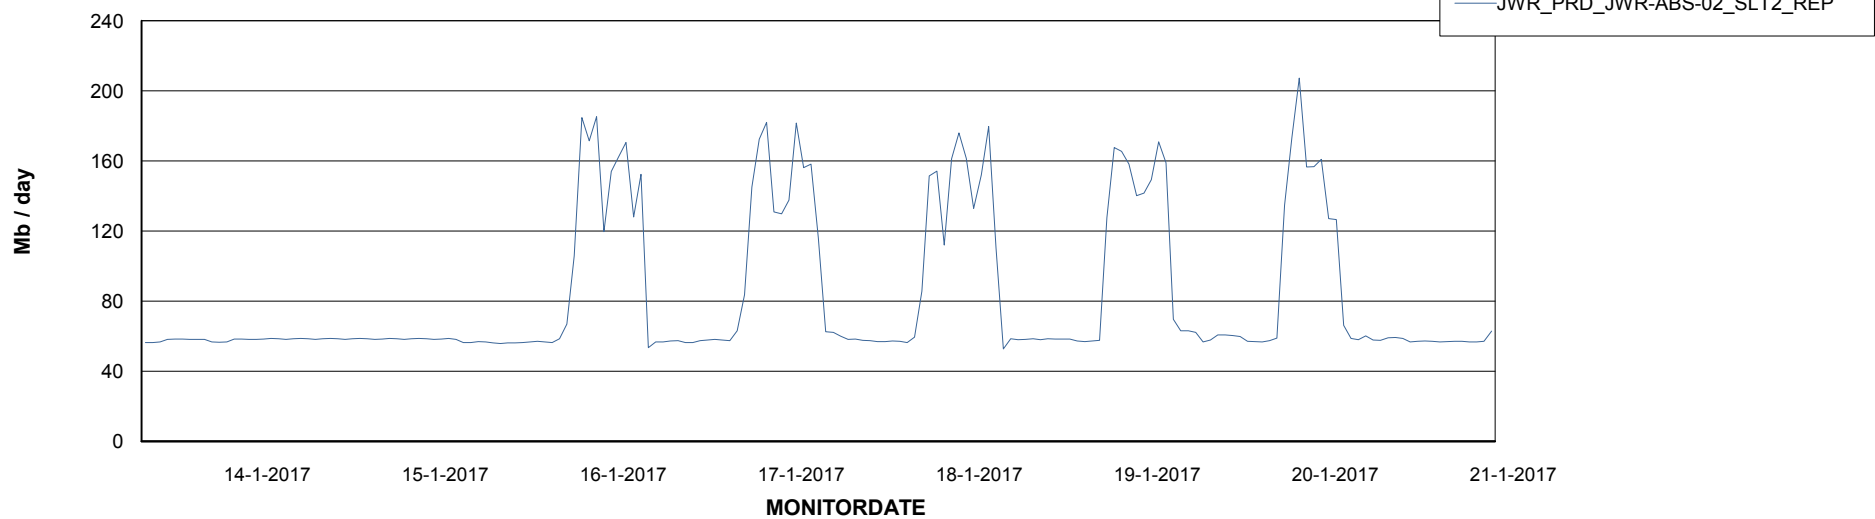

Customer JWR Production
Database ID 43

=====
ABSolute Application ReportServer Services
=====

Disaster per ReportServer

Avg memory used per ReportServer Service

Weekly SLA Customer Report

Customer JWR Production
Database ID 43