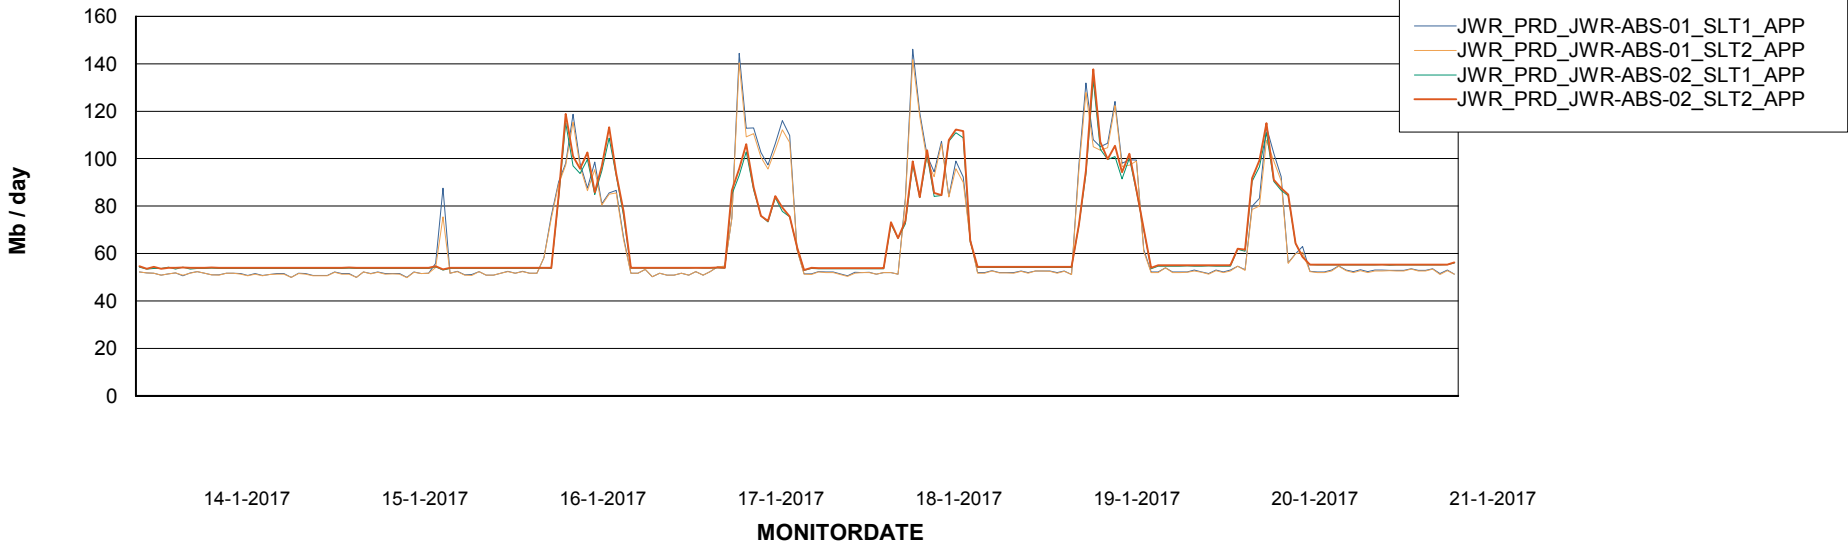

Avg memory used per ABS Server Service