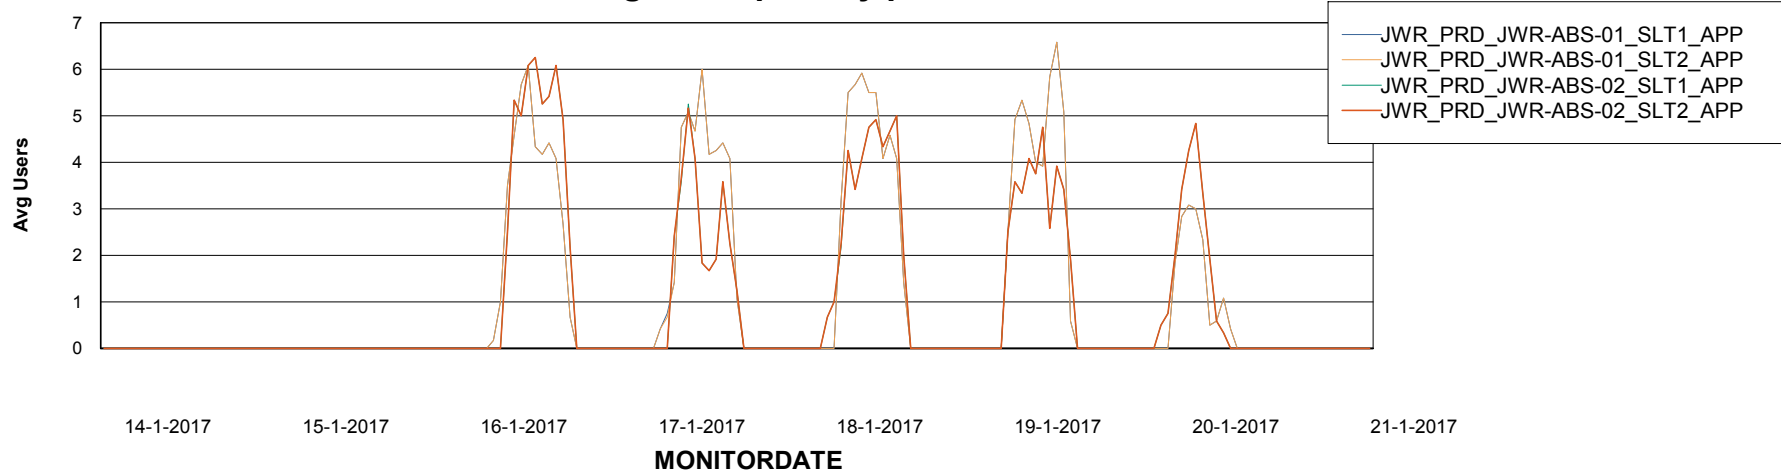

Avg memory used per ABS Server Service

Weekly SLA Customer Report

Customer JWR Production
Database ID 43

=====
ABSolute Application Server Services
=====

Avg users per day per ABS server

Weekly SLA Customer Report