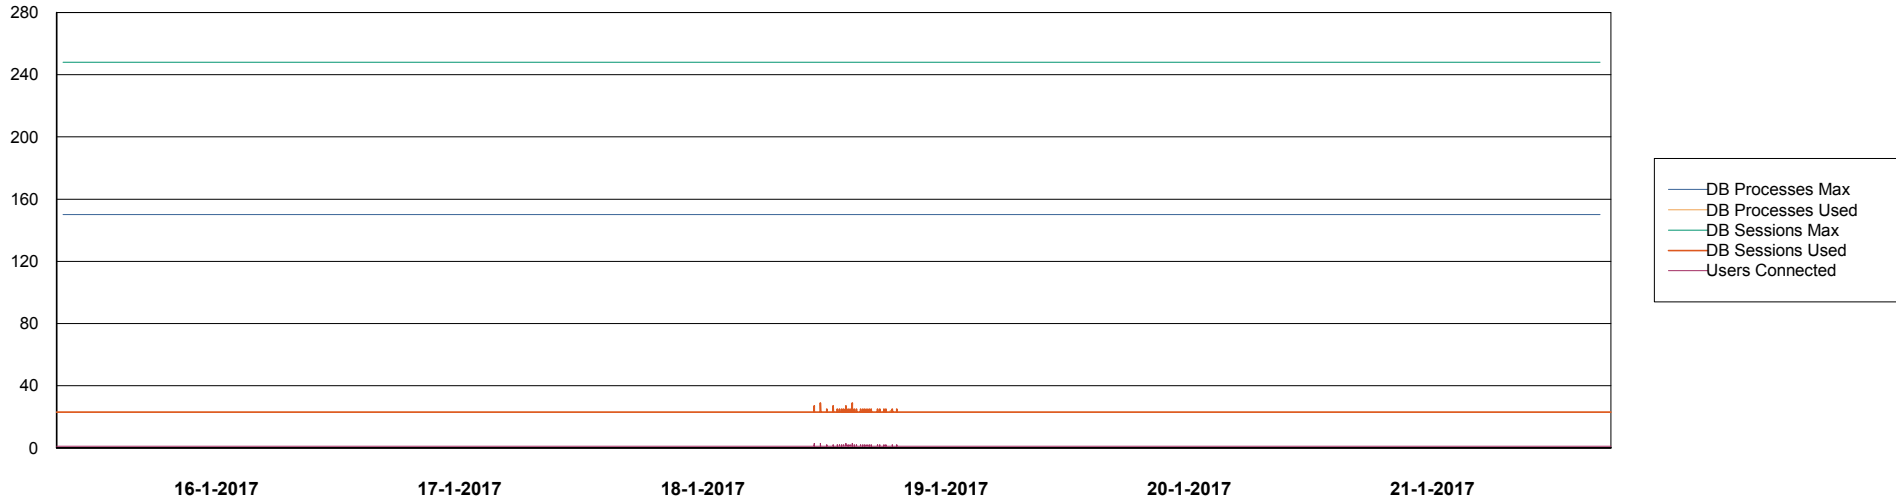

=====

HARDDISK USAGE JWR_PRD_JWR-ODB-02

=====

	Used disk space on / (GB)	Total disk space on / (GB)	Free disk space on / (GB)
21-1-2017	95	251	143
20-1-2017	95	251	143
19-1-2017	95	251	143
18-1-2017	95	251	143
17-1-2017	95	251	143
16-1-2017	96	251	143
15-1-2017	95	251	143

Weekly SLA Customer Report

Customer JWR Production
Database ID 43

DATABASE PERFORMANCE JWRDB_Production

Weekly SLA Customer Report

Customer JWR Production
Database ID 43

DATABASE PERFORMANCE JWRDB_Standby

Weekly SLA Customer Report

Customer JWR Production
 Database ID 43

=====
 DATABASE SIZE JWRDB_Production
 =====

Database growth over last month

=====
 DATABASE TABLESPACES JWRDB_Production
 =====

TOTAL DATABASE SIZE PER TABLESPACE

Date	Tablespace Name	Filesize (Gb)	Usedsize (Gb)	Percentage free
21-1-2017	ABSDATA	21	17	19
	INDX	46	37	20
20-1-2017	ABSDATA	21	17	19
	INDX	46	37	20
19-1-2017	ABSDATA	21	17	19
	INDX	46	37	20
18-1-2017	ABSDATA	21	17	19
	INDX	46	37	20
17-1-2017	ABSDATA	21	17	19
	INDX	46	37	20
16-1-2017	ABSDATA	21	17	19
	INDX	46	37	20
15-1-2017	ABSDATA	21	17	19
	INDX	46	37	20