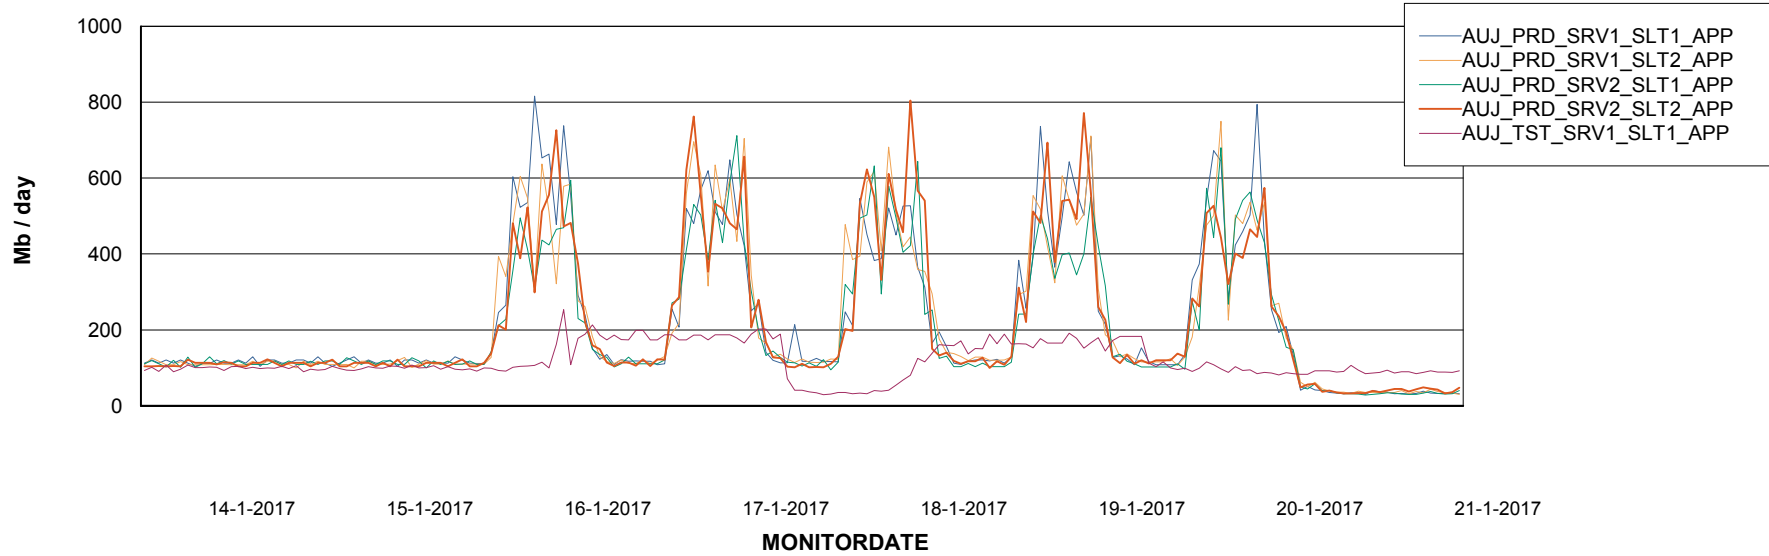

=====
 STANDBY DATABASE HEALTH AUJ_Production
 =====

Recovery lag for last 7 days

Weekly SLA Customer Report

Customer AUJ_Production
Database ID 41

=====
ABSolute Application Server Services
=====

Avg memory used per ABS Server Service