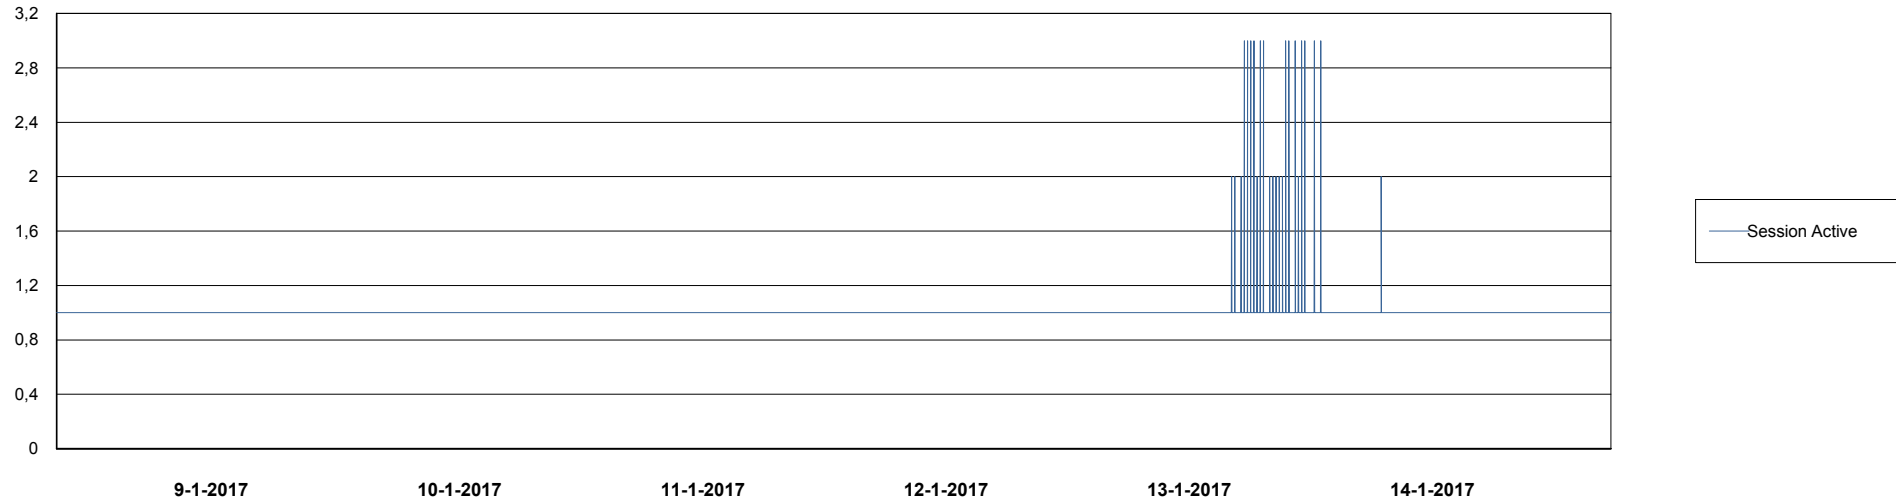

Weekly SLA Customer Report

Customer WBL_Production
Database ID 40

Weekly SLA Customer Report

Customer WBL_Production
Database ID 40

DATABASE PERFORMANCE WBLDB_Standby

Weekly SLA Customer Report

Customer WBL_Production
Database ID 40