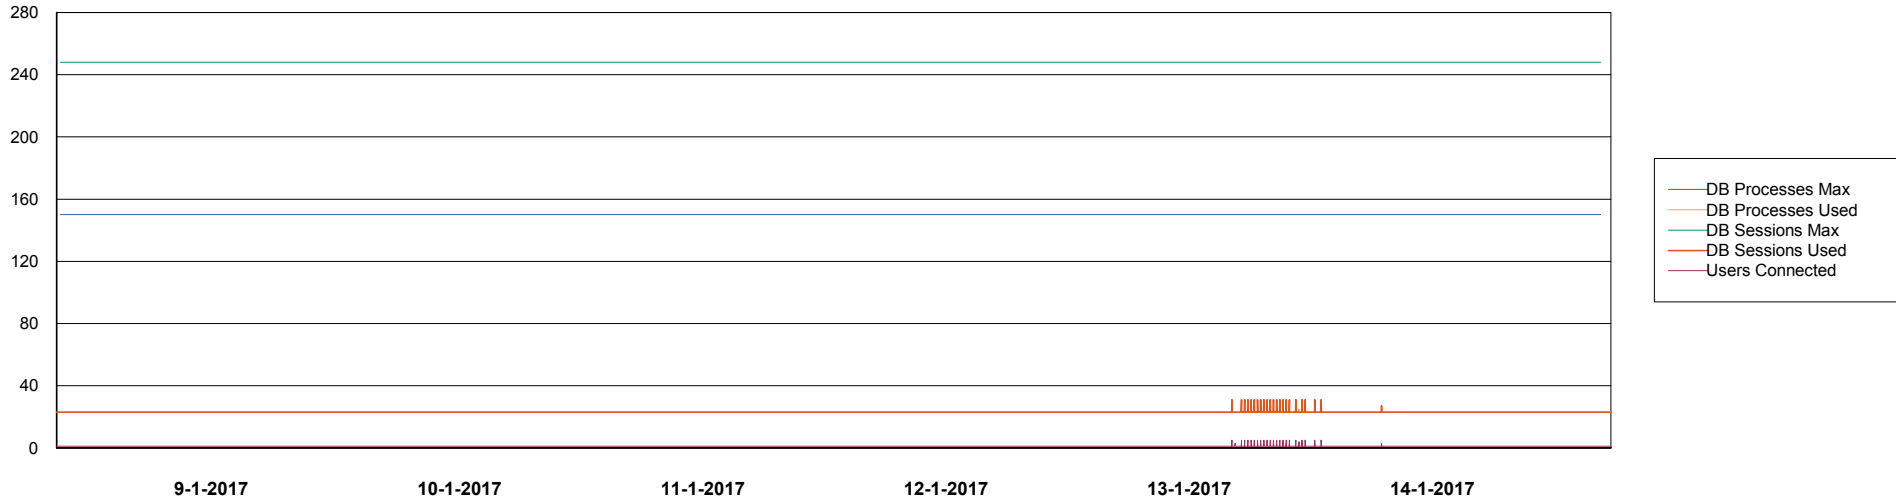

Weekly SLA Customer Report

Customer WBL_Production
Database ID 40

Weekly SLA Customer Report

Customer WBL_Production
Database ID 40

DATABASE PERFORMANCE WBLDB_Standby

Weekly SLA Customer Report

Customer WBL_Production
Database ID 40