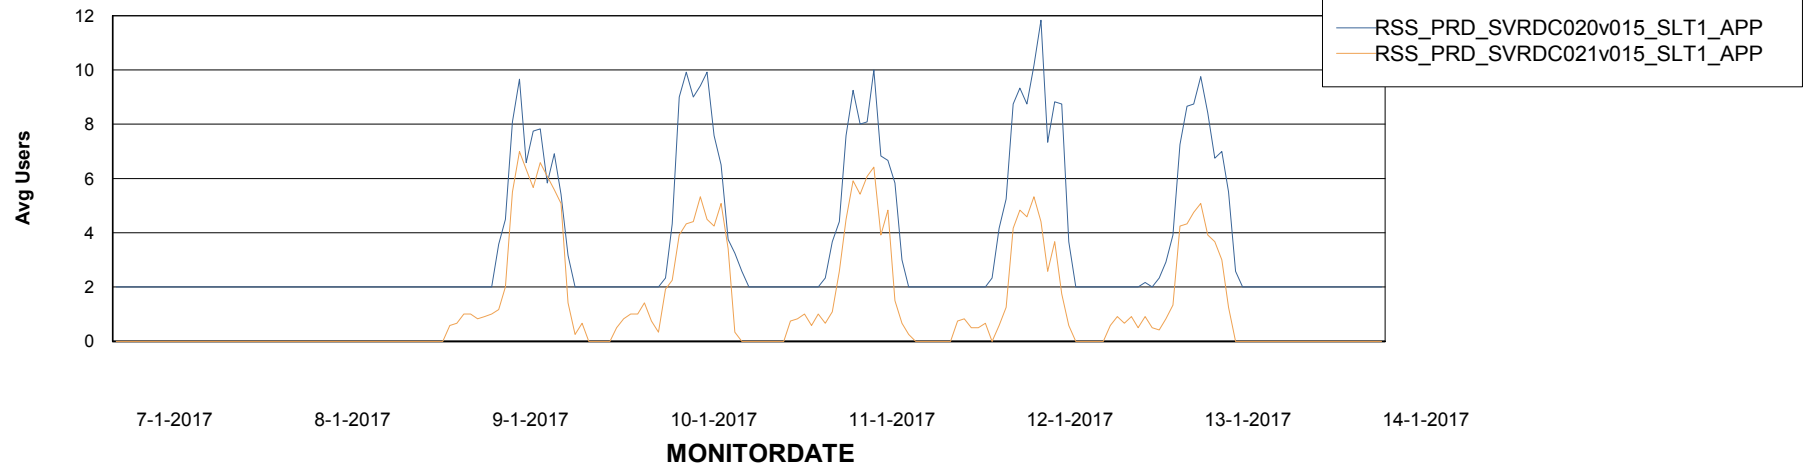

=====
ABSolute Application Server Services
=====

Avg users per day per ABS server