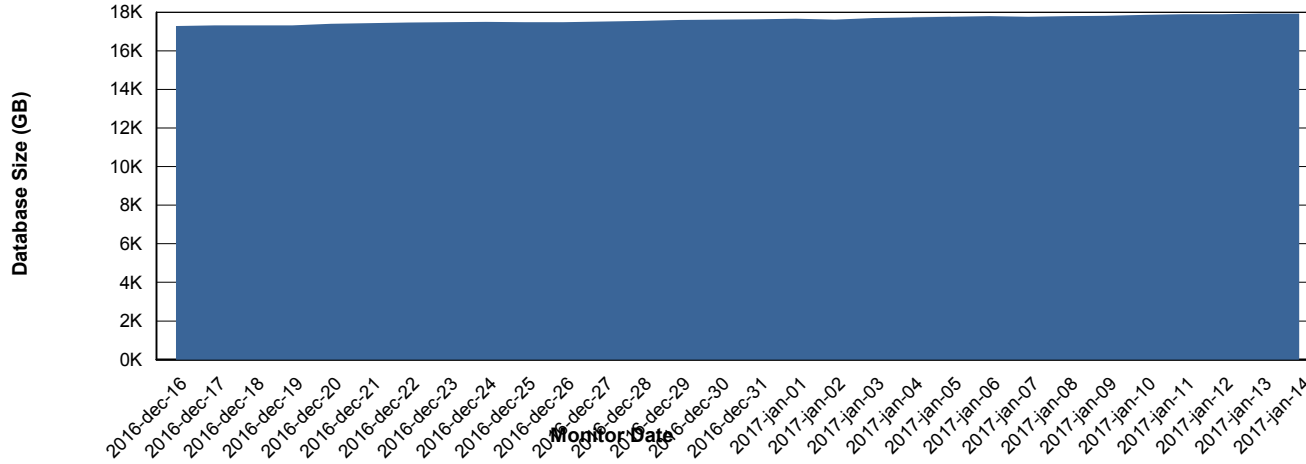

Weekly SLA Customer Report

Customer RSS Production
Database ID 52

DATABASE PERFORMANCE RSSDB_Production

Weekly SLA Customer Report

Customer RSS Production
Database ID 52

DATABASE PERFORMANCE RSSDB_Standby

Weekly SLA Customer Report

Customer RSS Production
 Database ID 52

=====
 DATABASE SIZE RSSDB_Production
 =====

Database growth over last month

=====
 DATABASE TABLESPACES RSSDB_Production
 =====

TOTAL DATABASE SIZE PER TABLESPACE

Date	Tablespace Name	Filesize (Gb)	Usedsize (Gb)	Percentage free
14-1-2017	ABSDATA	8,600	6,899	20
	INDX	12,800	9,648	25
13-1-2017	ABSDATA	8,600	6,891	20
	INDX	12,800	9,648	25
12-1-2017	ABSDATA	8,600	6,882	20
	INDX	12,800	9,643	25
11-1-2017	ABSDATA	8,600	6,872	20
	INDX	12,800	9,626	25
10-1-2017	ABSDATA	8,600	6,870	20
	INDX	12,800	9,622	25
9-1-2017	ABSDATA	8,600	6,854	20
	INDX	12,800	9,615	25
8-1-2017	ABSDATA	8,600	6,828	21
	INDX	12,800	9,598	25