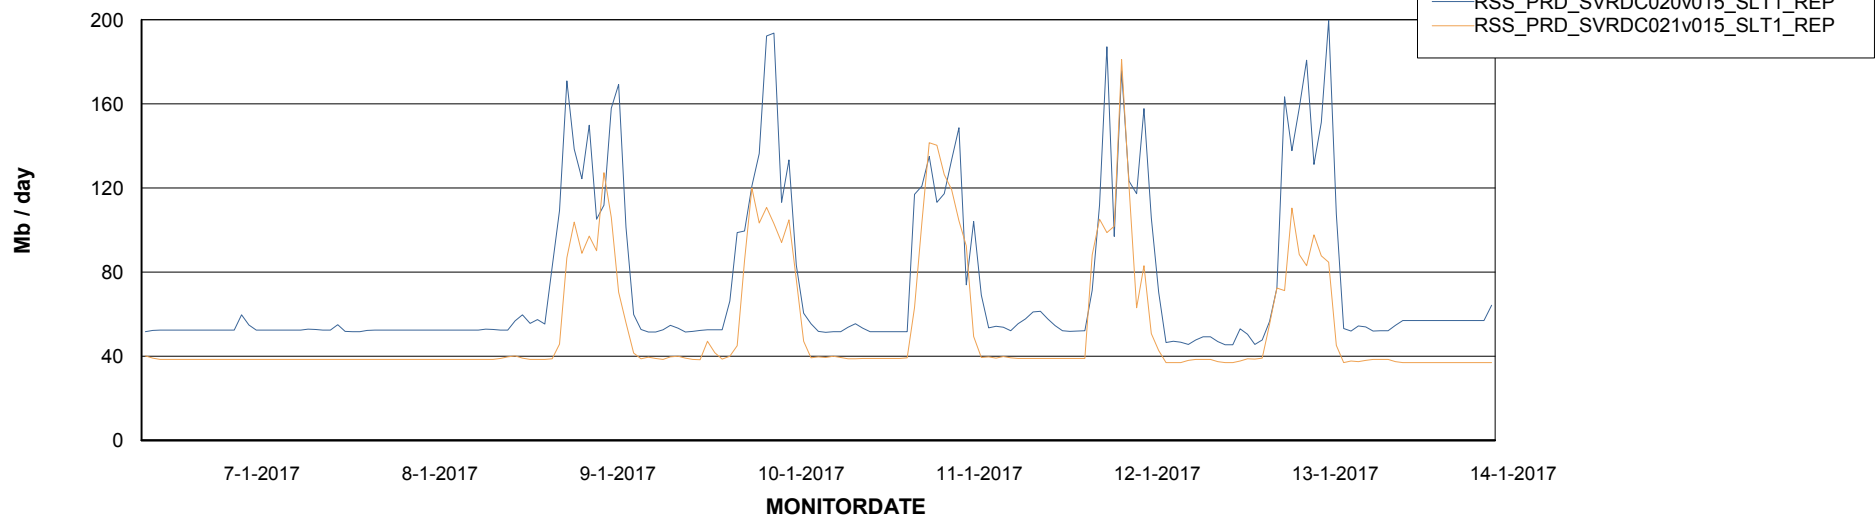

Avg users per day per ABS server

Weekly SLA Customer Report

Customer RSS Production
Database ID 52

=====
ABSolute Application ReportServer Services
=====

Disaster per ReportServer

Avg memory used per ReportServer Service