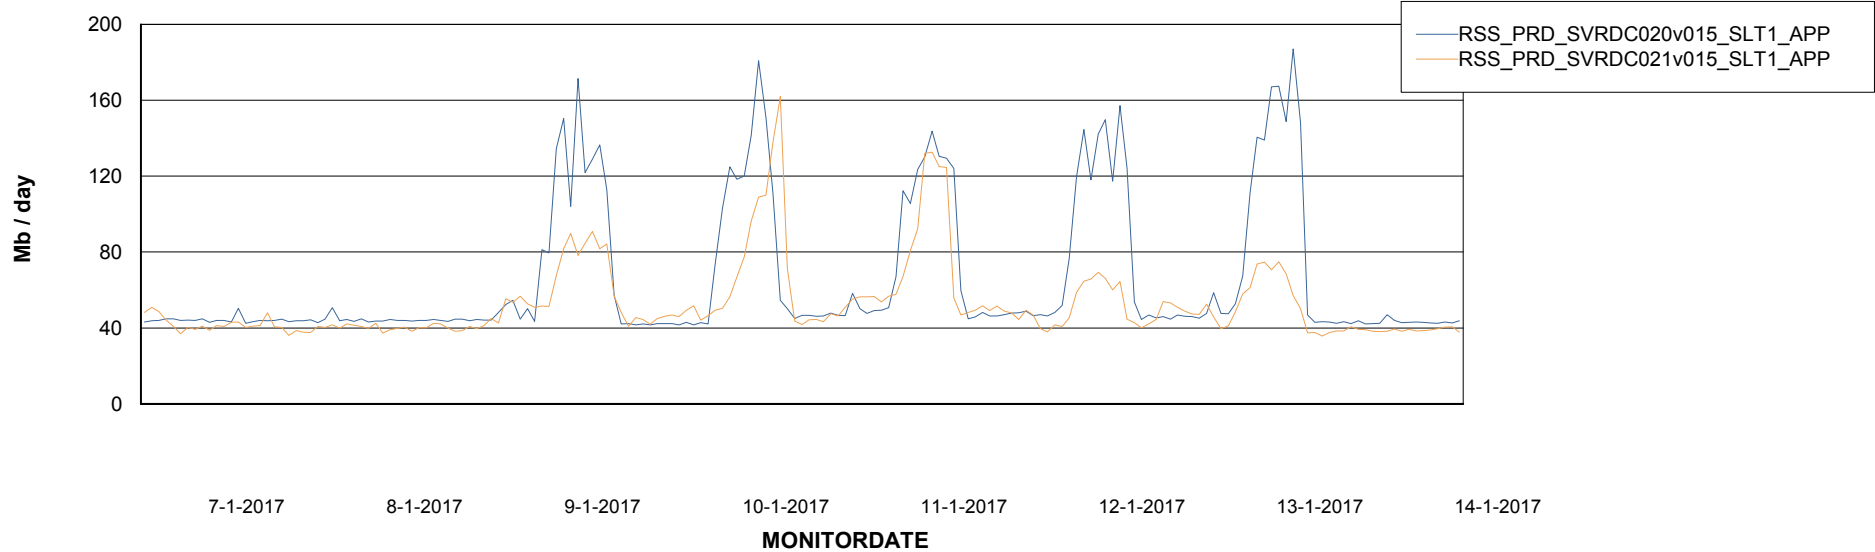

Avg memory used per ABS Server Service