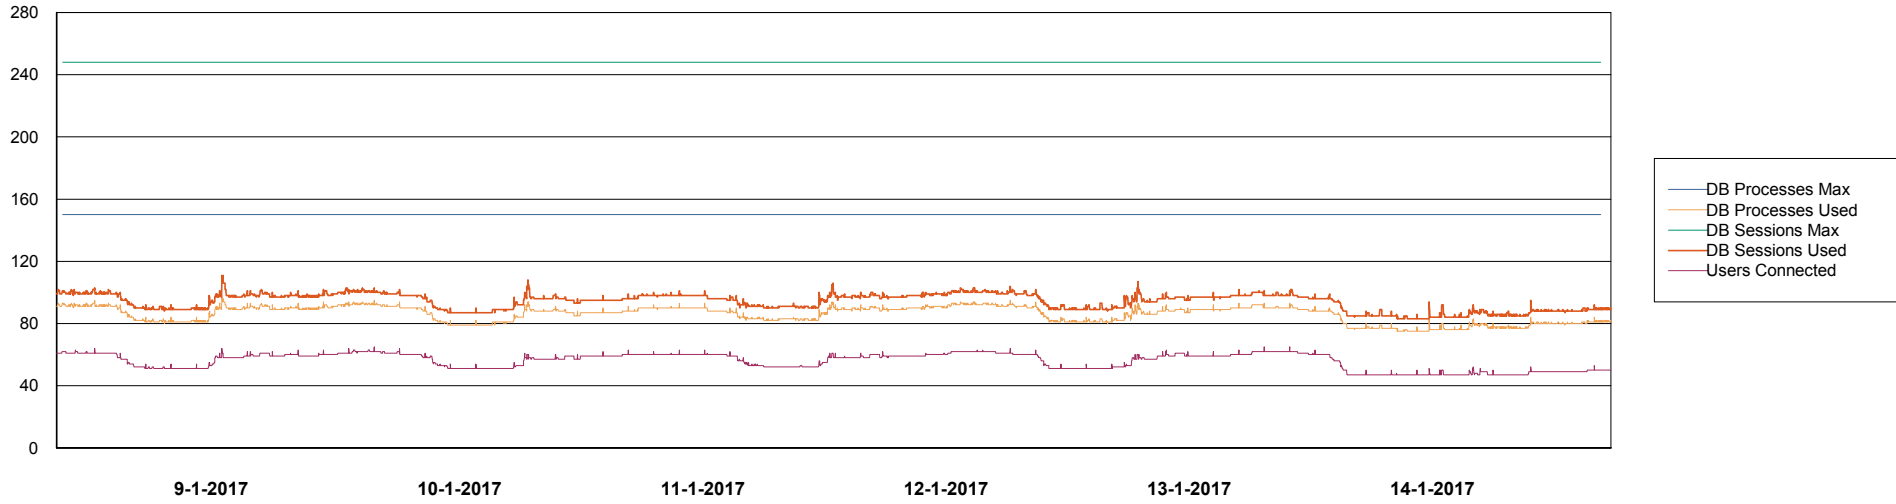

Weekly SLA Customer Report

Customer   RSS Production
Database ID   52

=====
HARDDISK USAGE   RSS_PRD_SVRDC191v016
=====

	Total disk space on C (GB)	Free disk space on C (GB)	Total disk space on D (GB)	Free disk space on D (GB)
14-1-2017	60	21	200	127
13-1-2017	60	21	200	127
12-1-2017	60	21	200	127
11-1-2017	60	21	200	127
10-1-2017	60	22	200	127
9-1-2017	60	22	200	127
8-1-2017	60	22	200	127

Weekly SLA Customer Report

Customer RSS Production
Database ID 52

DATABASE PERFORMANCE RSSDB_Production