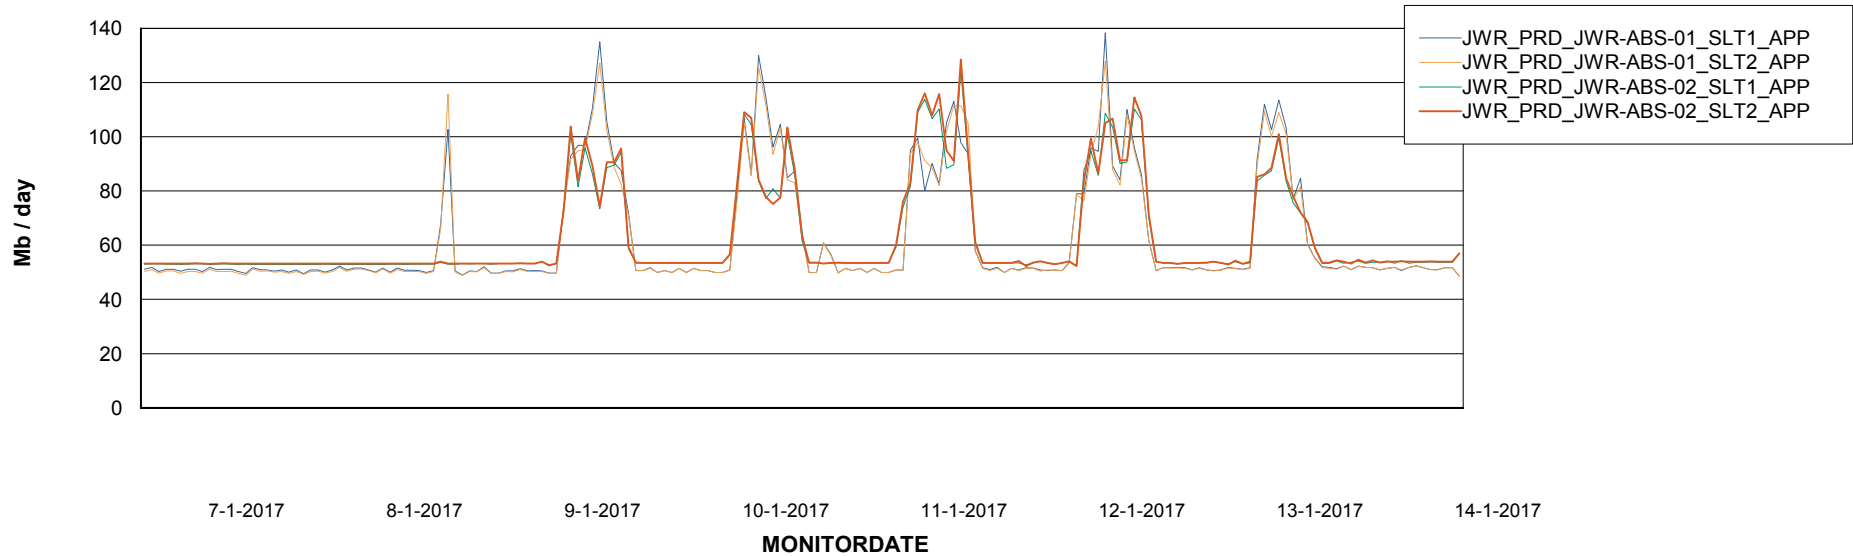

Customer JWR Production
 Database ID 43

=====
 DATABASE SIZE JWRDB_Production
 =====

Database growth over last month

=====
 DATABASE TABLESPACES JWRDB_Production
 =====

TOTAL DATABASE SIZE PER TABLESPACE

Date	Tablespace Name	Filesize (Gb)	Usedsize (Gb)	Percentage free
14-1-2017	ABSDATA	21	17	19
	INDX	46	37	20
13-1-2017	ABSDATA	21	17	19
	INDX	46	37	20
12-1-2017	ABSDATA	21	17	19
	INDX	46	37	20
11-1-2017	ABSDATA	21	17	19
	INDX	46	37	20
10-1-2017	ABSDATA	21	17	19
	INDX	46	37	20
9-1-2017	ABSDATA	21	17	19
	INDX	46	37	20
8-1-2017	ABSDATA	21	17	19
	INDX	46	37	20

Weekly SLA Customer Report

Customer JWR Production
Database ID 43

Weekly SLA Customer Report

Customer JWR Production
Database ID 43

ABSSolute Application Server Services

Disaster per ABS Server

Avg memory used per ABS Server Service

Weekly SLA Customer Report

Customer JWR Production
Database ID 43

=====
ABSolute Application Server Services
=====

Avg users per day per ABS server

Weekly SLA Customer Report

Customer JWR Production
Database ID 43