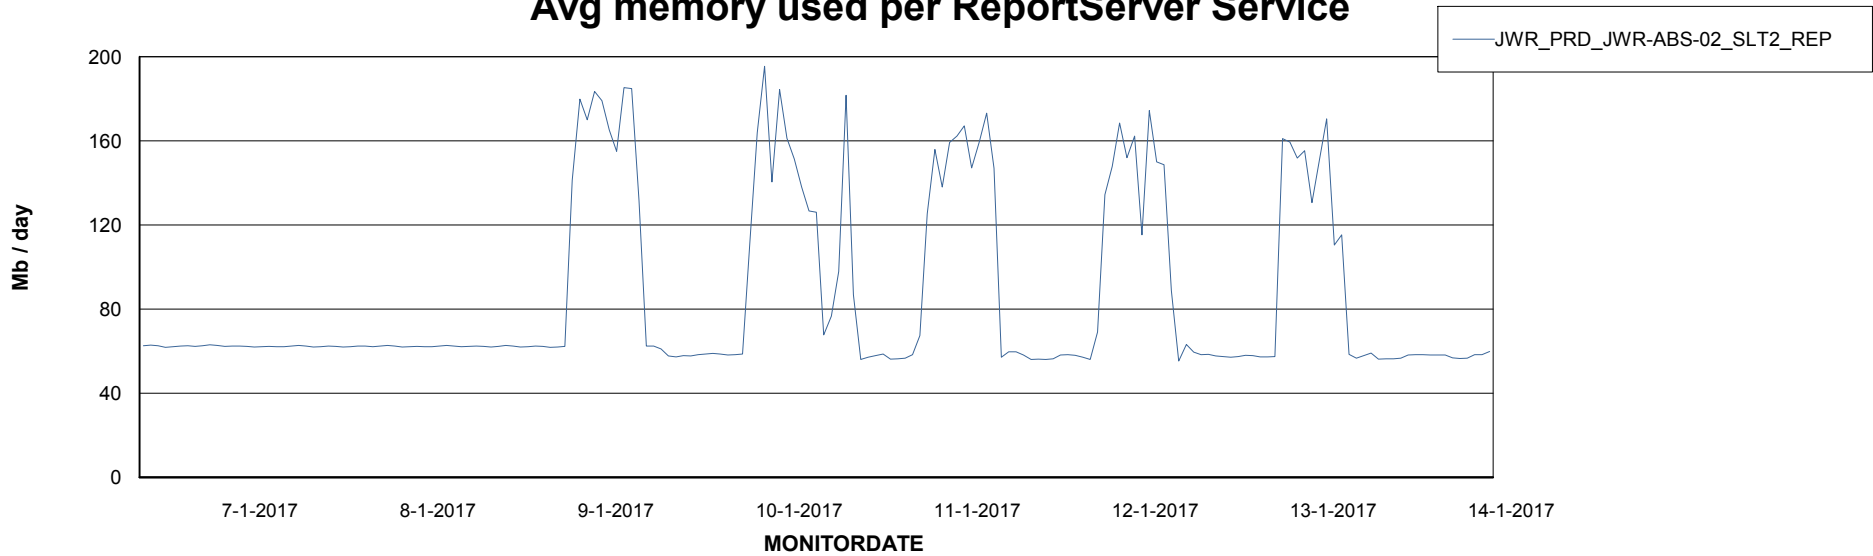

Avg memory used per ReportServer Service