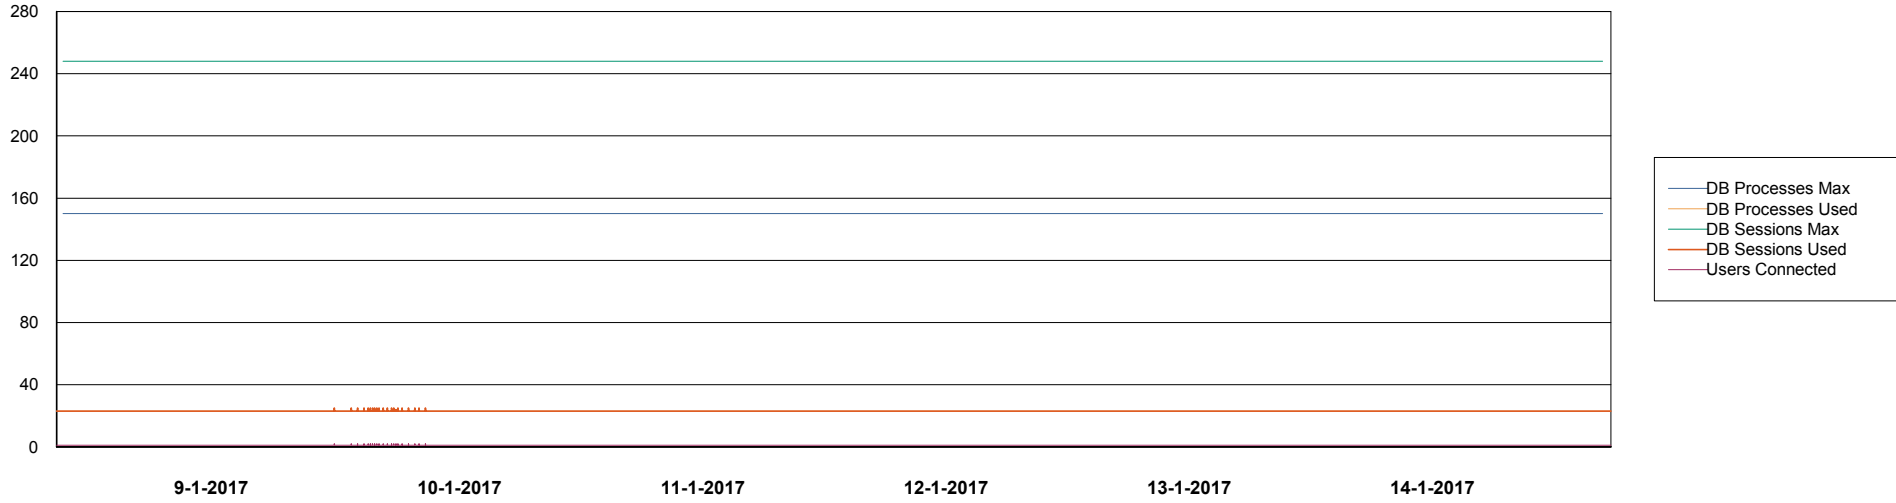

Weekly SLA Customer Report

Customer JWR Production
Database ID 43

DATABASE PERFORMANCE JWRDB_Production

Weekly SLA Customer Report

Customer JWR Production
Database ID 43

DATABASE PERFORMANCE JWRDB_Standby

Weekly SLA Customer Report

Customer JWR Production
 Database ID 43

=====
 DATABASE SIZE JWRDB_Production
 =====

Database growth over last month

=====
 DATABASE TABLESPACES JWRDB_Production
 =====

TOTAL DATABASE SIZE PER TABLESPACE

Date	Tablespace Name	Filesize (Gb)	Usedsize (Gb)	Percentage free
14-1-2017	ABSDATA	21	17	19
	INDX	46	37	20
13-1-2017	ABSDATA	21	17	19
	INDX	46	37	20
12-1-2017	ABSDATA	21	17	19
	INDX	46	37	20
11-1-2017	ABSDATA	21	17	19
	INDX	46	37	20
10-1-2017	ABSDATA	21	17	19
	INDX	46	37	20
9-1-2017	ABSDATA	21	17	19
	INDX	46	37	20
8-1-2017	ABSDATA	21	17	19
	INDX	46	37	20