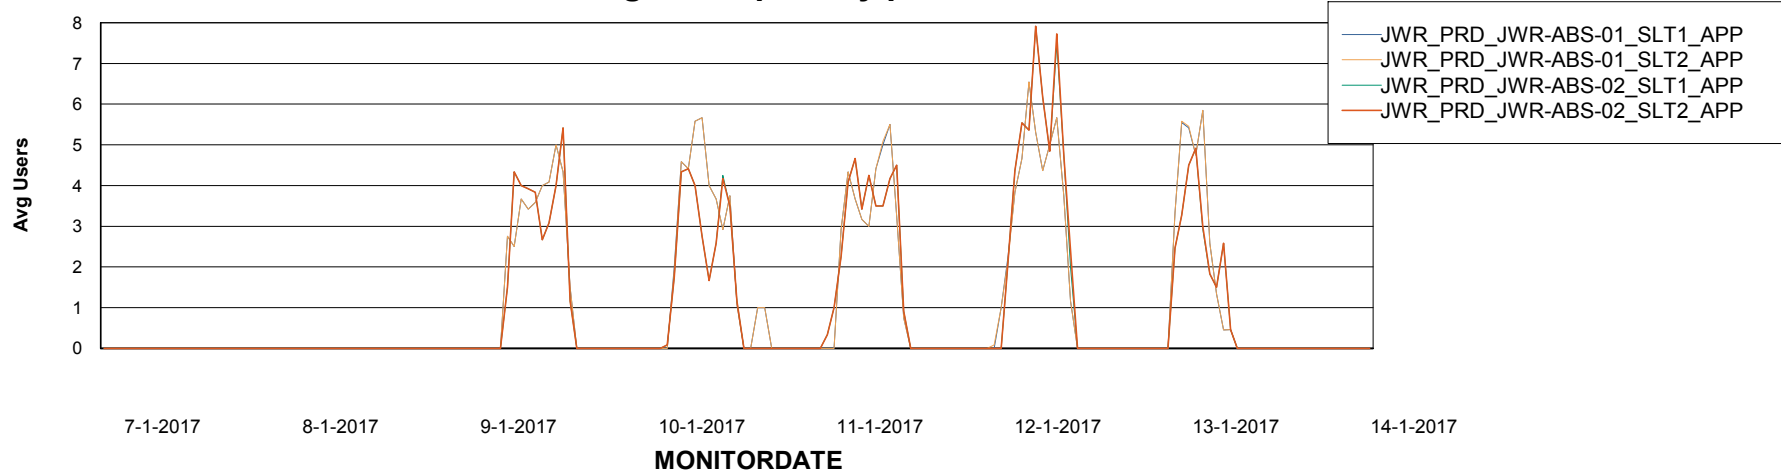

Customer JWR Production
 Database ID 43

=====
 DATABASE SIZE JWRDB_Production
 =====

Database growth over last month

=====
 DATABASE TABLESPACES JWRDB_Production
 =====

TOTAL DATABASE SIZE PER TABLESPACE

Date	Tablespace Name	Filesize (Gb)	Usedsize (Gb)	Percentage free
14-1-2017	ABSDATA	21	17	19
	INDX	46	37	20
13-1-2017	ABSDATA	21	17	19
	INDX	46	37	20
12-1-2017	ABSDATA	21	17	19
	INDX	46	37	20
11-1-2017	ABSDATA	21	17	19
	INDX	46	37	20
10-1-2017	ABSDATA	21	17	19
	INDX	46	37	20
9-1-2017	ABSDATA	21	17	19
	INDX	46	37	20
8-1-2017	ABSDATA	21	17	19
	INDX	46	37	20

Weekly SLA Customer Report

Customer JWR Production
Database ID 43

Weekly SLA Customer Report

Customer JWR Production
Database ID 43

ABSSolute Application Server Services

Disaster per ABS Server

Avg memory used per ABS Server Service

Weekly SLA Customer Report

Customer JWR Production
Database ID 43

=====
ABSolute Application Server Services
=====

Avg users per day per ABS server

Weekly SLA Customer Report

Customer JWR Production
Database ID 43