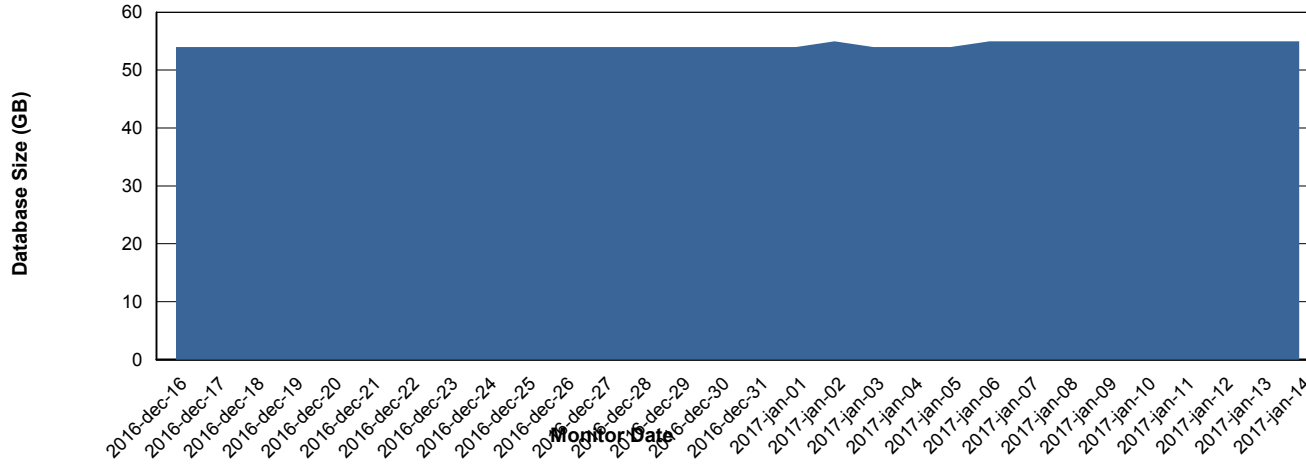

Weekly SLA Customer Report

Customer JWR Production
Database ID 43

DATABASE PERFORMANCE JWRDB_Production

Weekly SLA Customer Report

Customer JWR Production
Database ID 43

DATABASE PERFORMANCE JWRDB_Standby

Weekly SLA Customer Report

Customer JWR Production
 Database ID 43

=====
 DATABASE SIZE JWRDB_Production
 =====

Database growth over last month

=====
 DATABASE TABLESPACES JWRDB_Production
 =====

TOTAL DATABASE SIZE PER TABLESPACE

Date	Tablespace Name	Filesize (Gb)	Usedsize (Gb)	Percentage free
14-1-2017	ABSDATA	21	17	19
	INDX	46	37	20
13-1-2017	ABSDATA	21	17	19
	INDX	46	37	20
12-1-2017	ABSDATA	21	17	19
	INDX	46	37	20
11-1-2017	ABSDATA	21	17	19
	INDX	46	37	20
10-1-2017	ABSDATA	21	17	19
	INDX	46	37	20
9-1-2017	ABSDATA	21	17	19
	INDX	46	37	20
8-1-2017	ABSDATA	21	17	19
	INDX	46	37	20