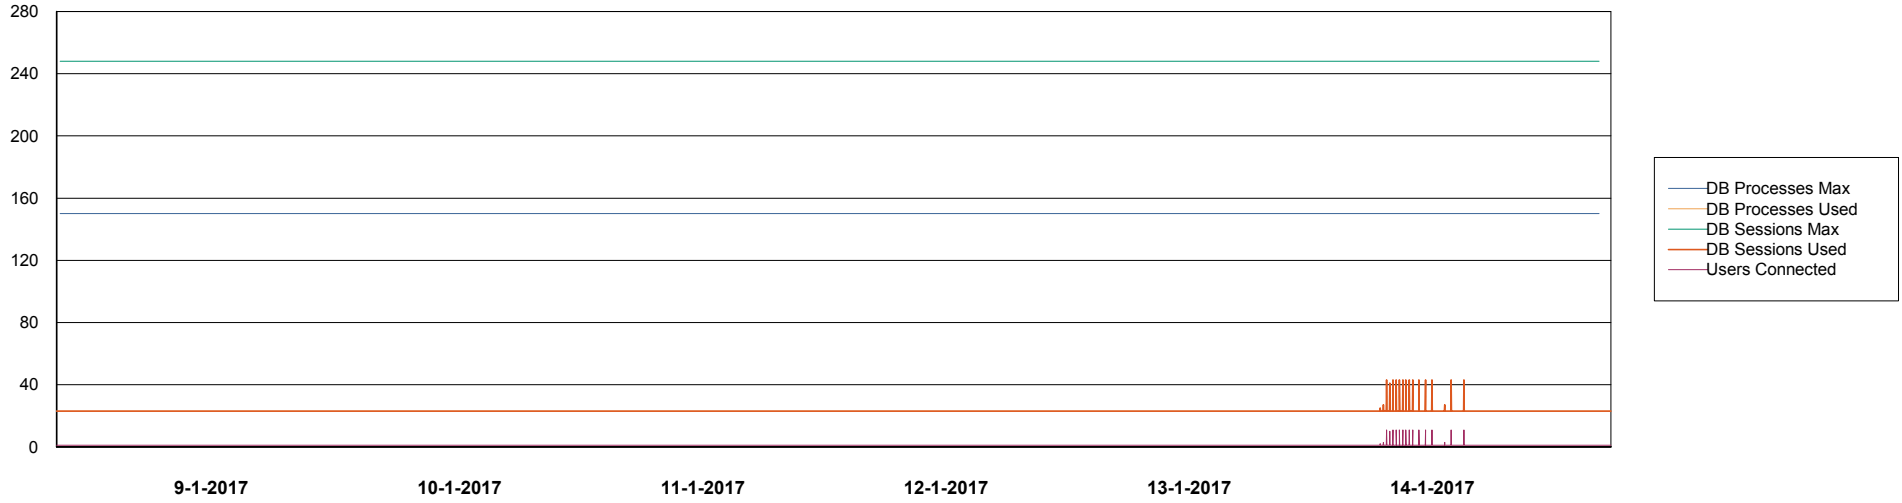

Weekly SLA Customer Report

Customer CIW Production
Database ID 45

DATABASE PERFORMANCE CIWDB_Production

- DB Processes Max
- DB Processes Used
- DB Sessions Max
- DB Sessions Used
- Users Connected

- Session Active

Weekly SLA Customer Report

Customer CIW Production
Database ID 45

DATABASE PERFORMANCE CIWDB_Standby

Weekly SLA Customer Report

Customer CIW Production
 Database ID 45

=====
 DATABASE SIZE CIWDB_Production
 =====