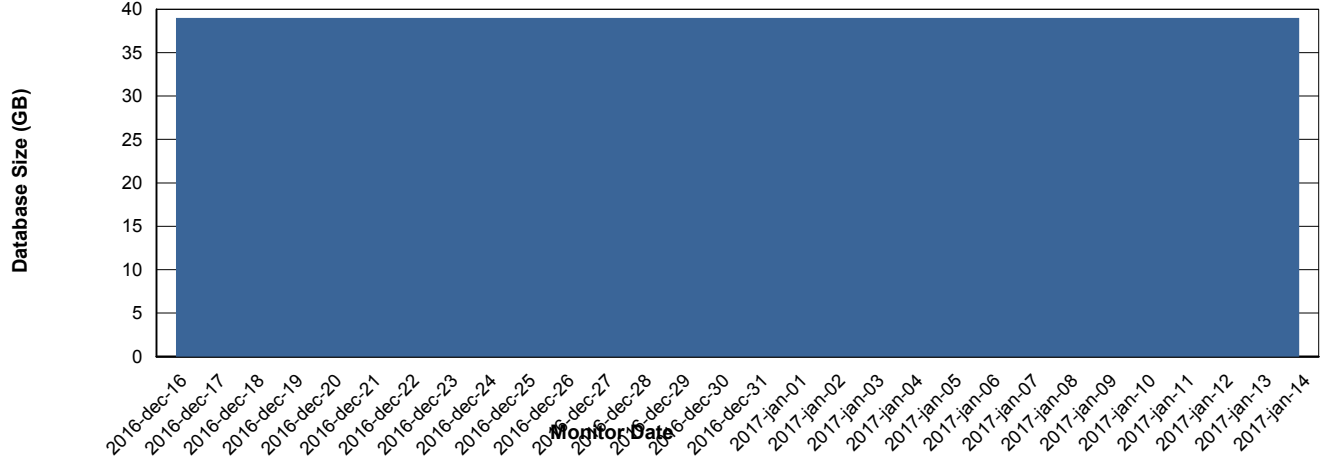

Weekly SLA Customer Report

Customer CIW Production
Database ID 45

DATABASE PERFORMANCE CIWDB_Standby

Weekly SLA Customer Report

Customer CIW Production
 Database ID 45

=====
 DATABASE SIZE CIWDB_Production
 =====

Database growth over last month

=====
 DATABASE TABLESPACES CIWDB_Production
 =====

TOTAL DATABASE SIZE PER TABLESPACE

Date	Tablespace Name	Filesize (Gb)	Usedsize (Gb)	Percentage free
14-1-2017	ABSDATA	42	36	14
	INDX	4	3	25
13-1-2017	ABSDATA	42	36	14
	INDX	4	3	25
12-1-2017	ABSDATA	42	36	14
	INDX	4	3	25
11-1-2017	ABSDATA	42	36	14
	INDX	4	3	25
10-1-2017	ABSDATA	42	36	14
	INDX	4	3	25
9-1-2017	ABSDATA	42	36	14
	INDX	4	3	25
8-1-2017	ABSDATA	42	36	14
	INDX	4	3	25