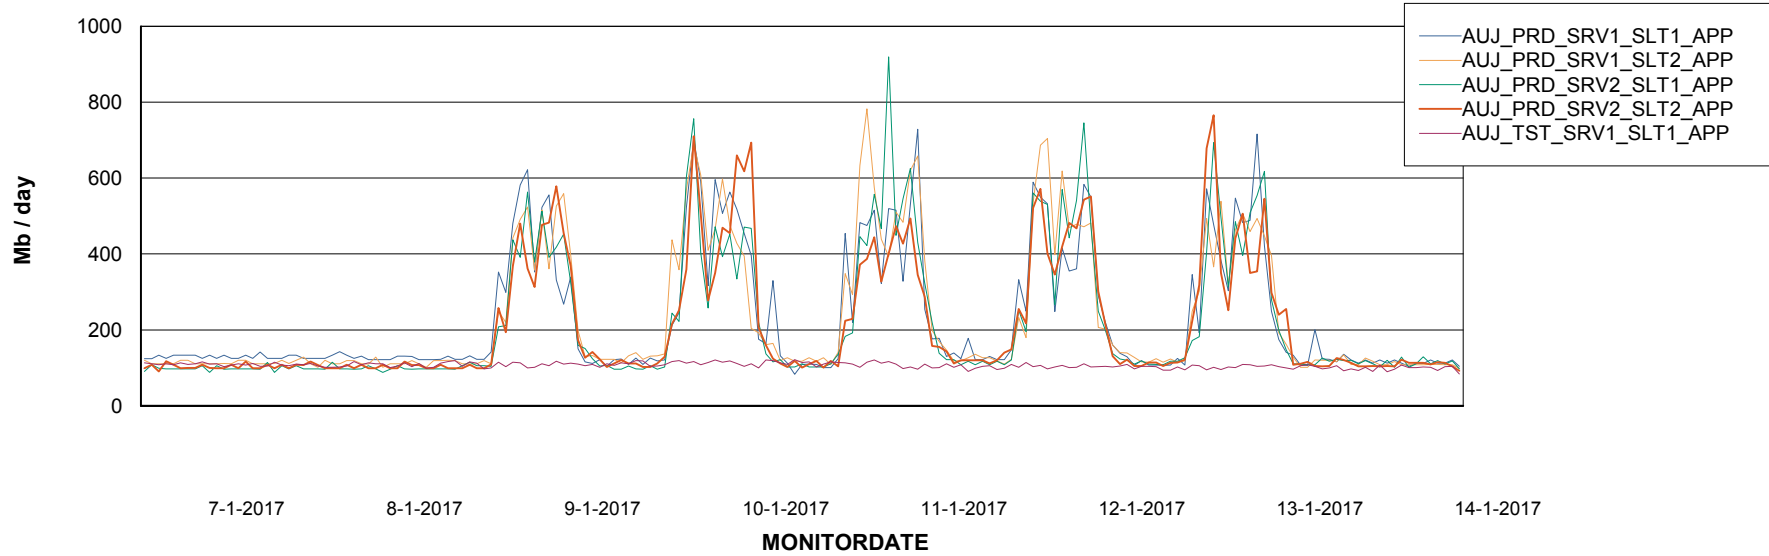

=====
 STANDBY DATABASE HEALTH AUJ_Production
 =====

Recovery lag for last 7 days

Weekly SLA Customer Report

Customer AUJ_Production
Database ID 41

=====
ABSolute Application Server Services
=====

Avg memory used per ABS Server Service