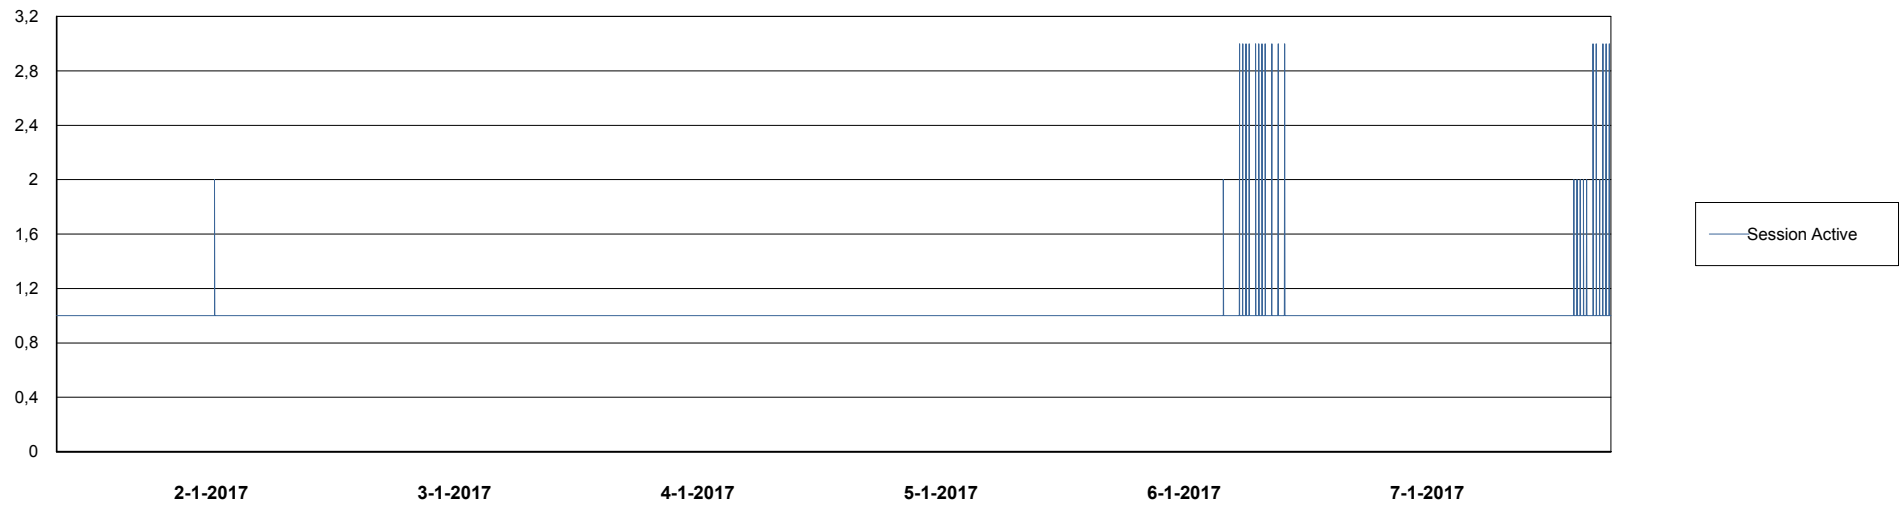

Weekly SLA Customer Report

Customer WBL_Production
Database ID 40

Weekly SLA Customer Report

Customer WBL_Production
Database ID 40

DATABASE PERFORMANCE WBLDB_Standby

Weekly SLA Customer Report

Customer WBL_Production
Database ID 40