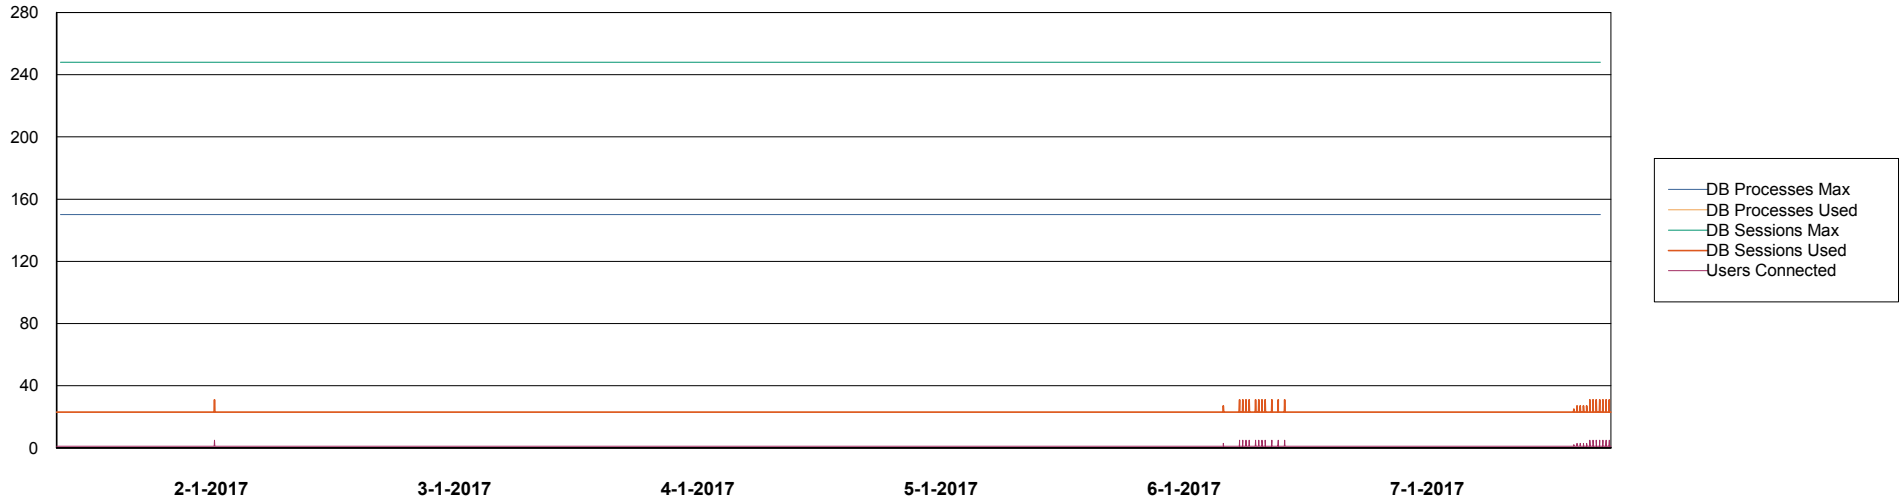

Weekly SLA Customer Report

Customer WBL_Production
Database ID 40

Weekly SLA Customer Report

Customer WBL_Production
Database ID 40

DATABASE PERFORMANCE WBLDB_Standby

Weekly SLA Customer Report

Customer WBL_Production
Database ID 40