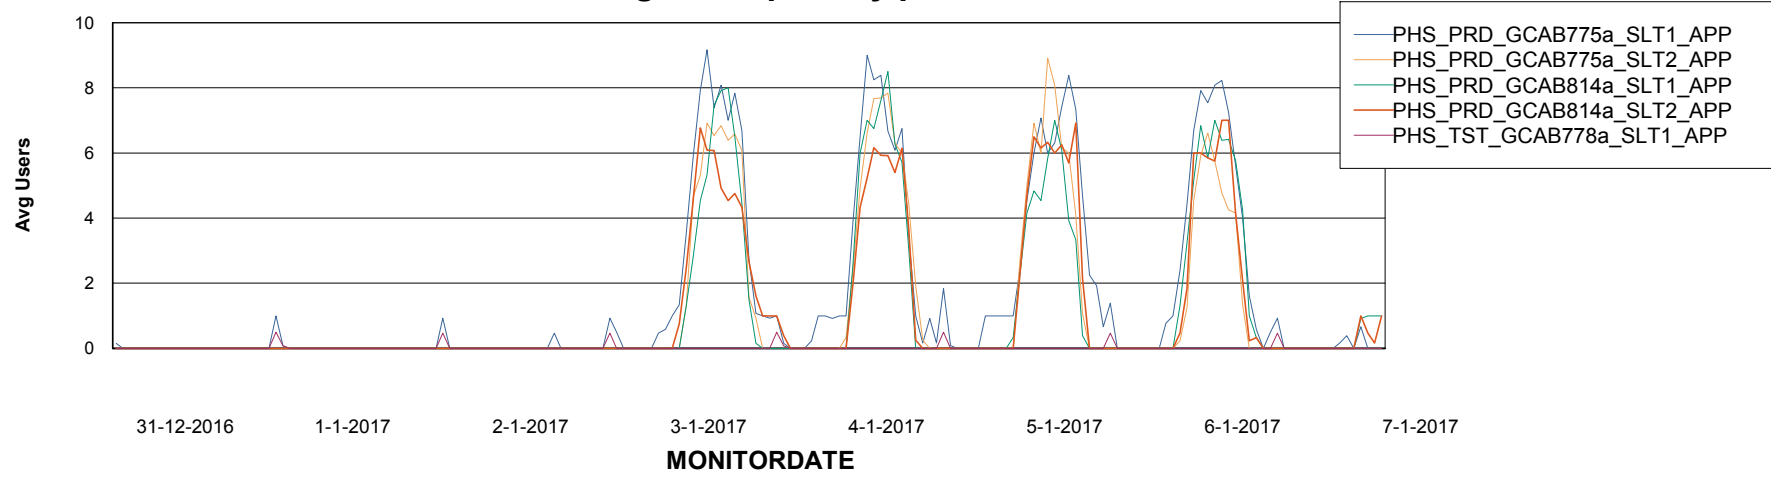

=====
ABSolute Application Server Services
=====

Avg users per day per ABS server