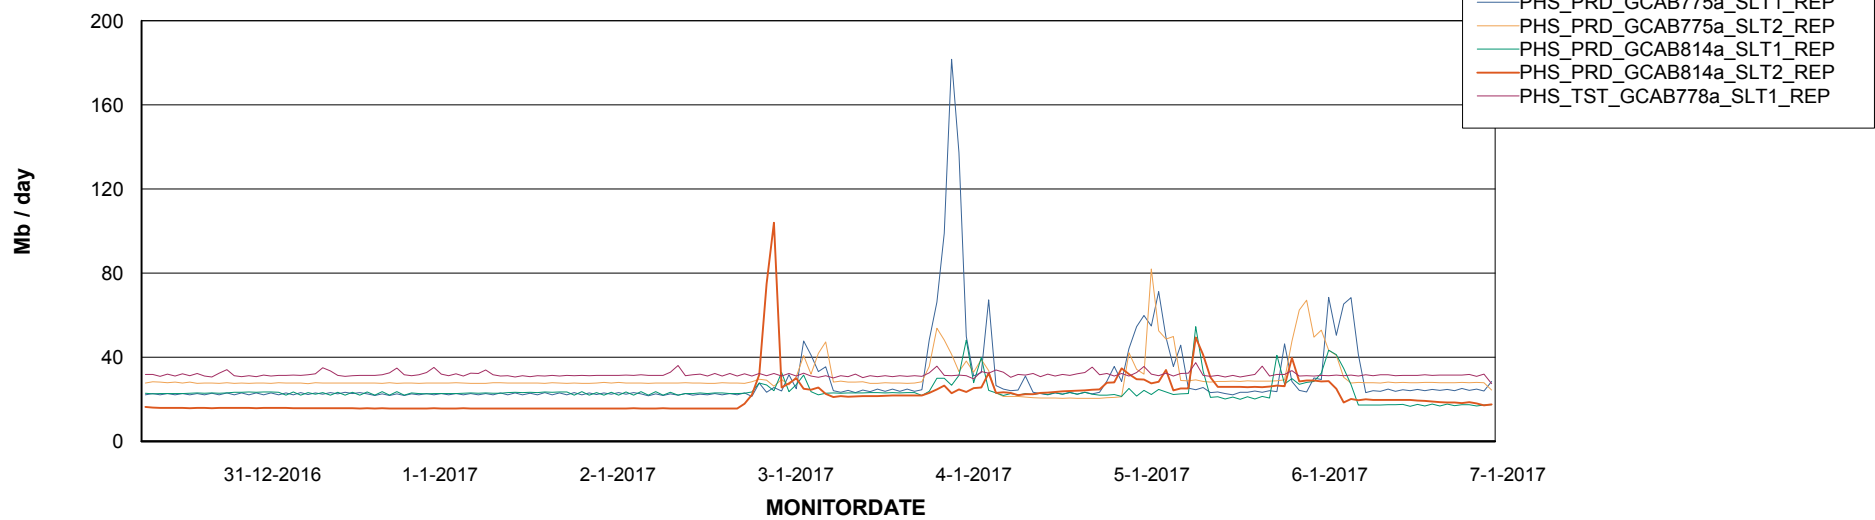

Avg users per day per ABS server

Weekly SLA Customer Report

Customer PHS_Production
Database ID 47

=====
ABSolute Application ReportServer Services
=====

Disaster per ReportServer

Avg memory used per ReportServer Service