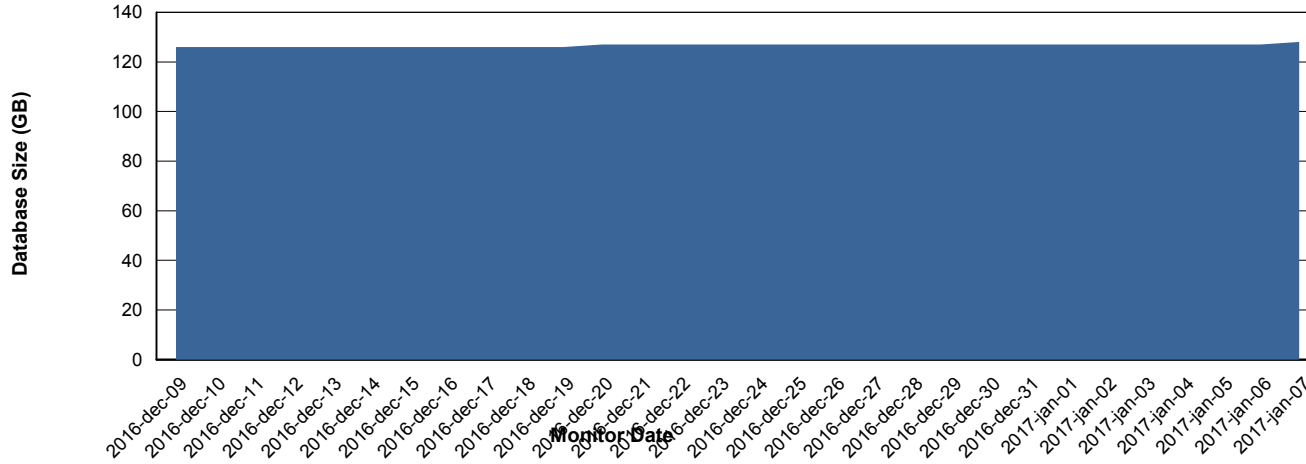

Database growth over last month

=====
DATABASE TABLESPACES PHSDB_Production
=====

TOTAL DATABASE SIZE PER TABLESPACE

Date	Tablespace Name	Filesize (Gb)	Usedsize (Gb)	Percentage free
7-1-2017	ABSDATA	142	121	15
	INDX	5	2	60
6-1-2017	ABSDATA	142	121	15
	INDX	5	2	60
5-1-2017	ABSDATA	142	121	15
	INDX	5	2	60
4-1-2017	ABSDATA	142	121	15
	INDX	5	2	60
3-1-2017	ABSDATA	142	121	15
	INDX	5	2	60
2-1-2017	ABSDATA	142	121	15
	INDX	5	2	60
1-1-2017	ABSDATA	142	121	15
	INDX	5	2	60