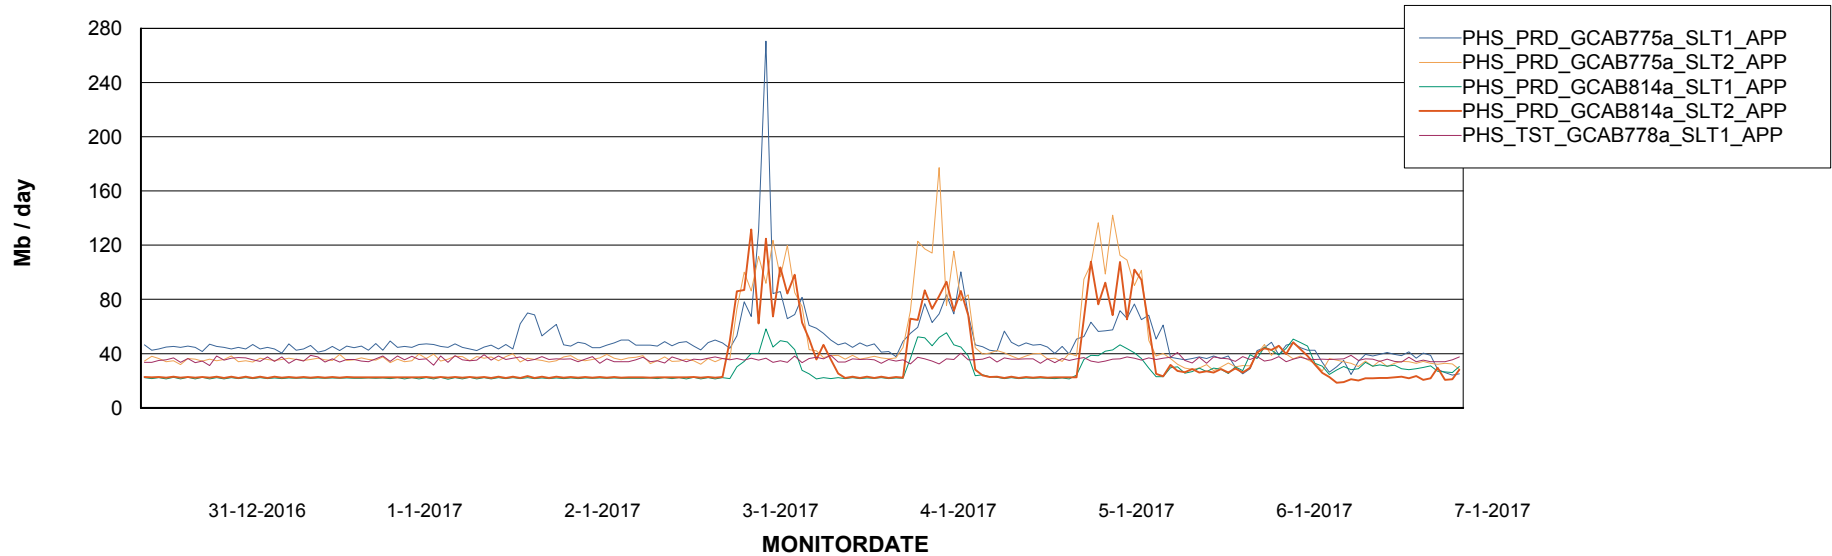

Avg memory used per ABS Server Service