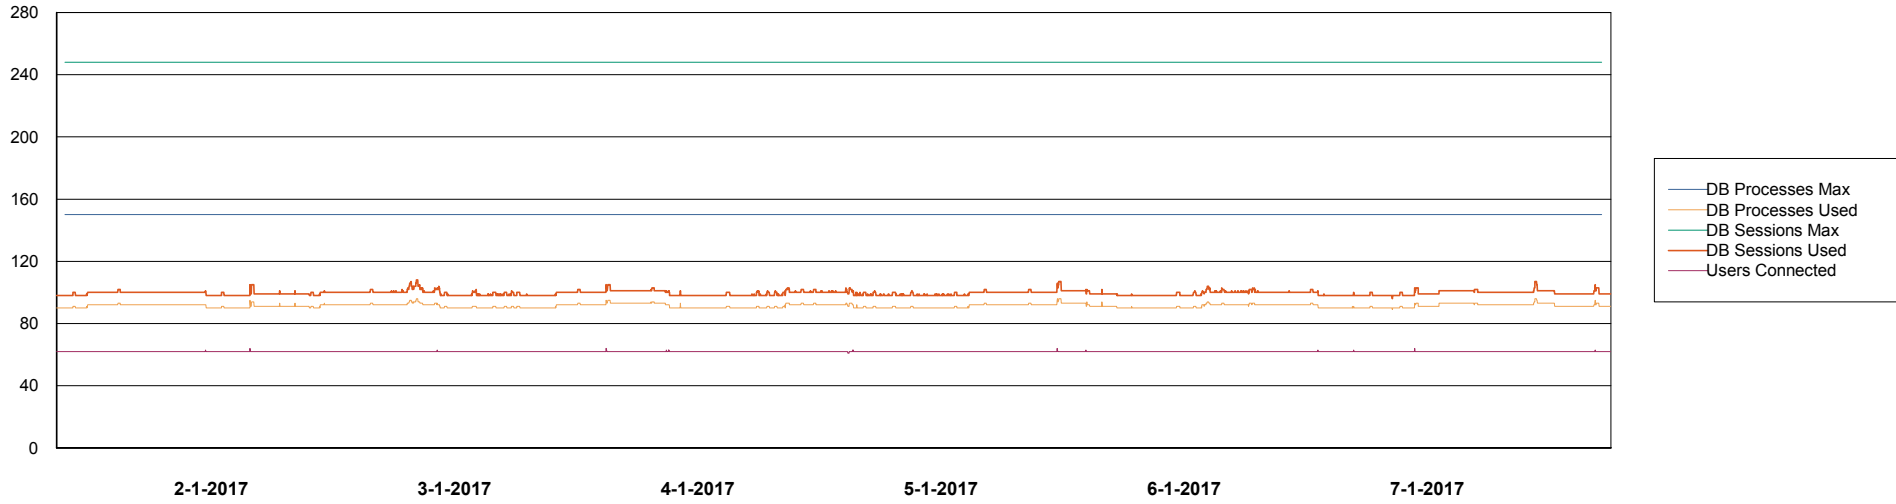

DATABASE PERFORMANCE JWRDB_Production