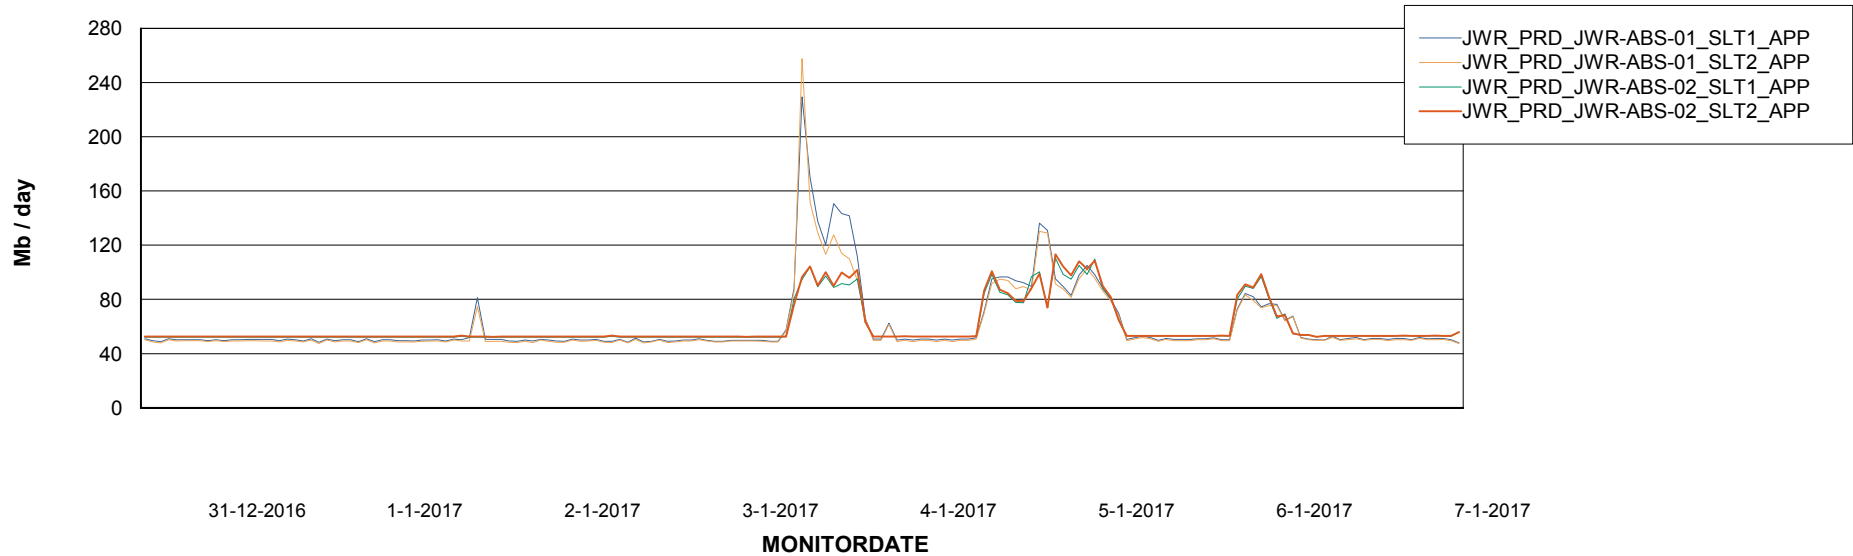

Avg memory used per ABS Server Service