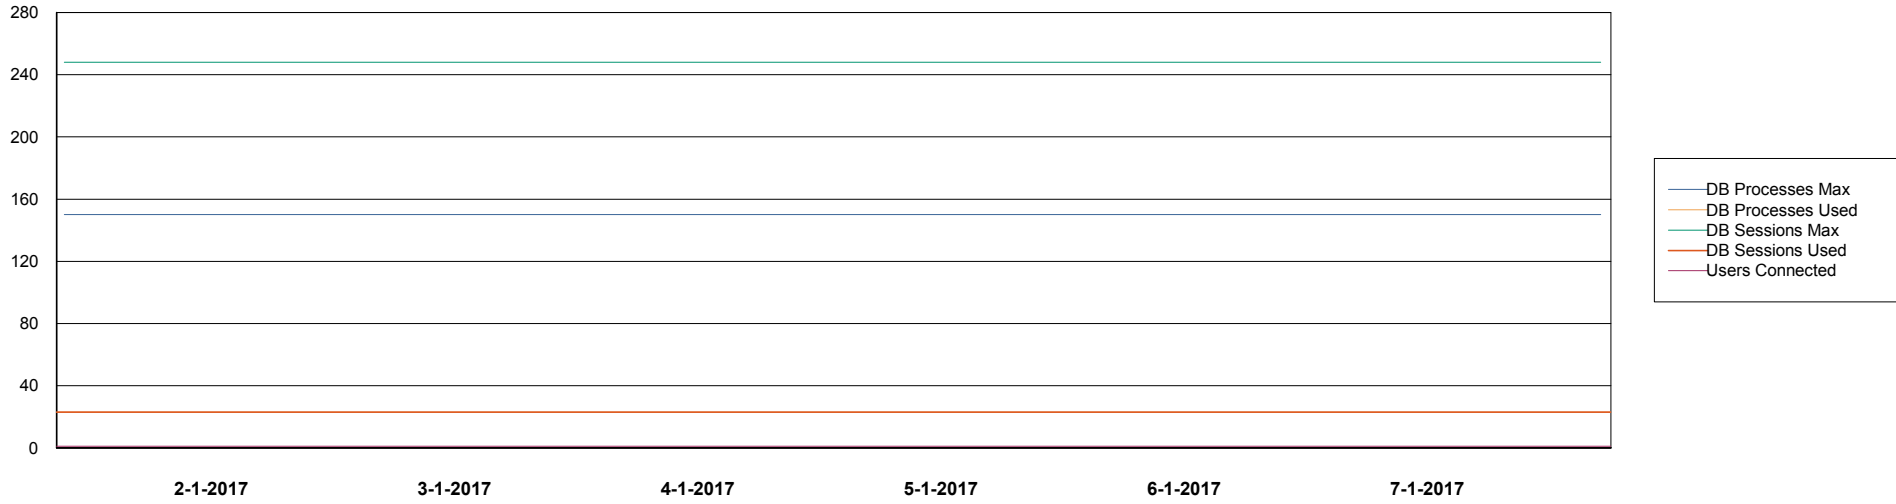

DATABASE PERFORMANCE JWRDB_Standby