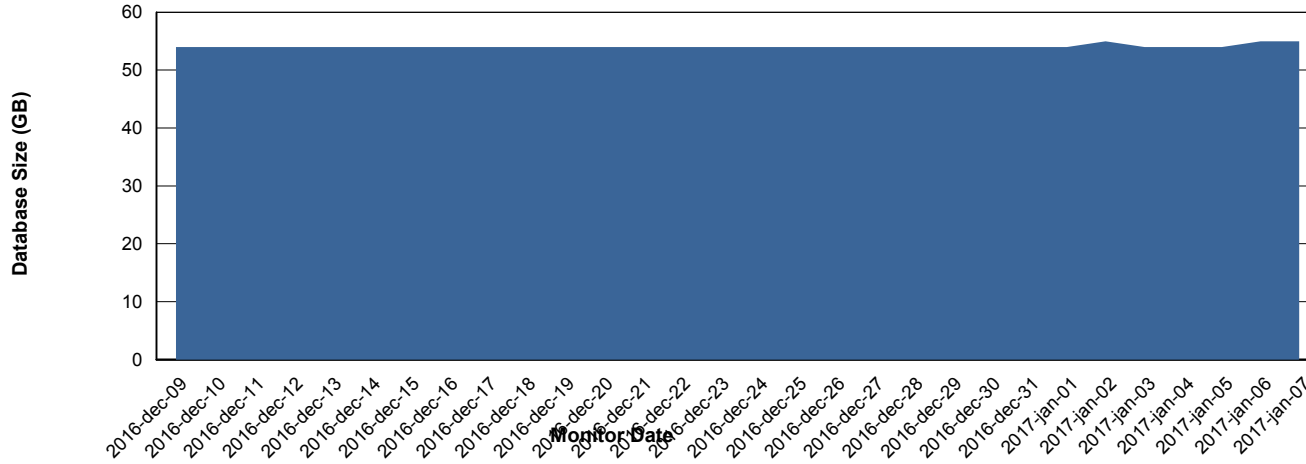

Database growth over last month

=====
DATABASE TABLESPACES JWRDB_Production
=====

TOTAL DATABASE SIZE PER TABLESPACE

Date	Tablespace Name	Filesize (Gb)	Usedsize (Gb)	Percentage free
7-1-2017	ABSDATA	21	17	19
	INDX	46	37	20
6-1-2017	ABSDATA	21	17	19
	INDX	46	37	20
5-1-2017	ABSDATA	21	17	19
	INDX	46	37	20
4-1-2017	ABSDATA	21	17	19
	INDX	46	37	20
3-1-2017	ABSDATA	21	17	19
	INDX	46	37	20
2-1-2017	ABSDATA	21	17	19
	INDX	46	37	20
1-1-2017	ABSDATA	21	17	19
	INDX	46	37	20