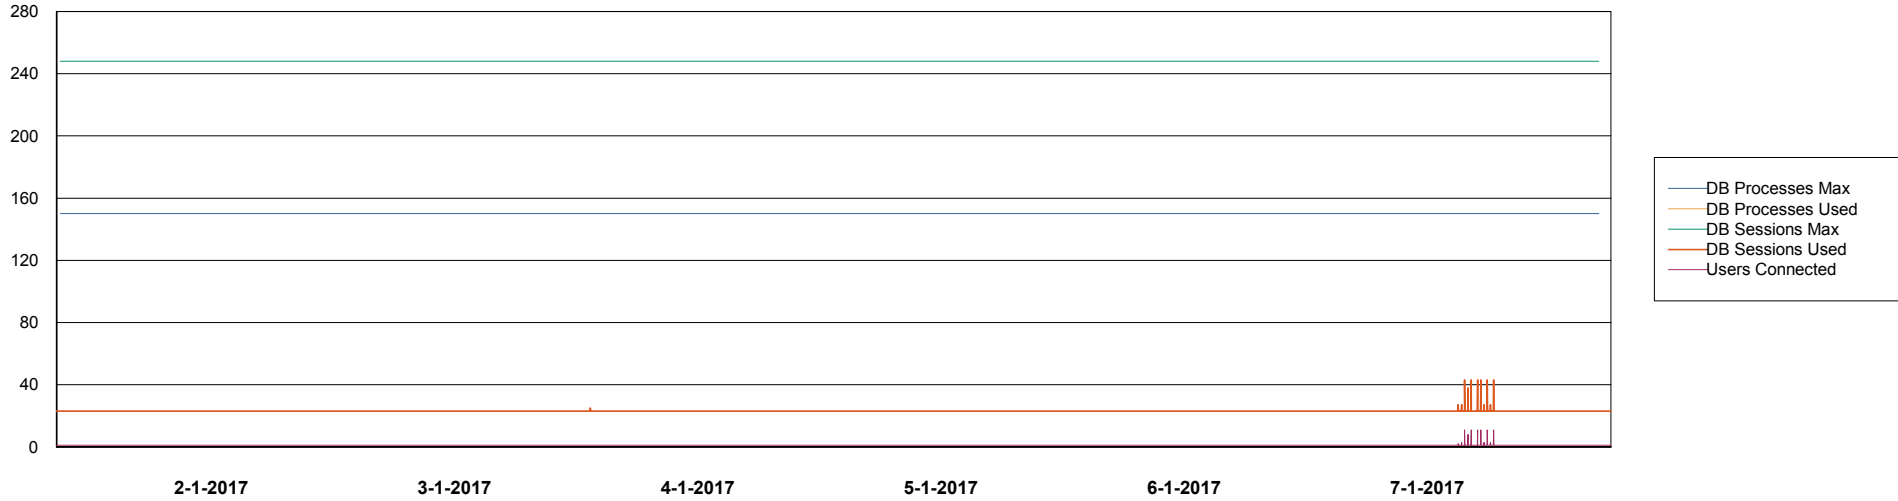

Weekly SLA Customer Report

Customer CIW Production
Database ID 45

DATABASE PERFORMANCE CIWDB_Production

- DB Processes Max
- DB Processes Used
- DB Sessions Max
- DB Sessions Used
- Users Connected

- Session Active

Weekly SLA Customer Report

Customer CIW Production
Database ID 45

DATABASE PERFORMANCE CIWDB_Standby

Weekly SLA Customer Report

Customer CIW Production
 Database ID 45

DATABASE SIZE CIWDB_Production

Database growth over last month