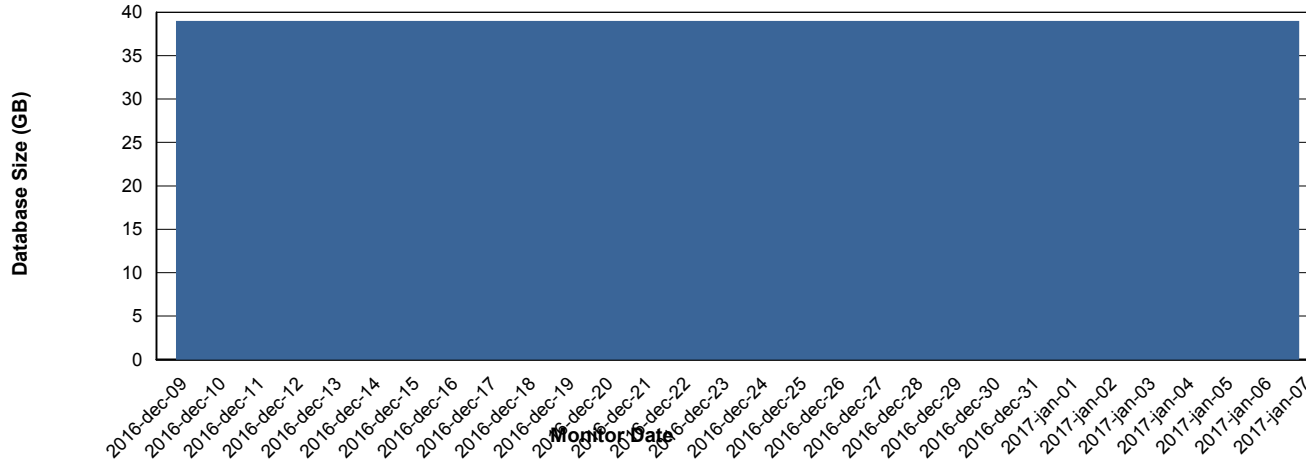

Weekly SLA Customer Report

Customer CIW Production
Database ID 45

DATABASE PERFORMANCE CIWDB_Standby

Weekly SLA Customer Report

Customer CIW Production
 Database ID 45

DATABASE SIZE CIWDB_Production

Database growth over last month

DATABASE TABLESPACES CIWDB_Production

TOTAL DATABASE SIZE PER TABLESPACE

Date	Tablespace Name	Filesize (Gb)	Usedsize (Gb)	Percentage free
7-1-2017	ABSDATA	42	36	14
	INDX	4	3	25
6-1-2017	ABSDATA	42	36	14
	INDX	4	3	25
5-1-2017	ABSDATA	42	36	14
	INDX	4	3	25
4-1-2017	ABSDATA	42	36	14
	INDX	4	3	25
3-1-2017	ABSDATA	42	36	14
	INDX	4	3	25
2-1-2017	ABSDATA	42	36	14
	INDX	4	3	25
1-1-2017	ABSDATA	42	36	14
	INDX	4	3	25