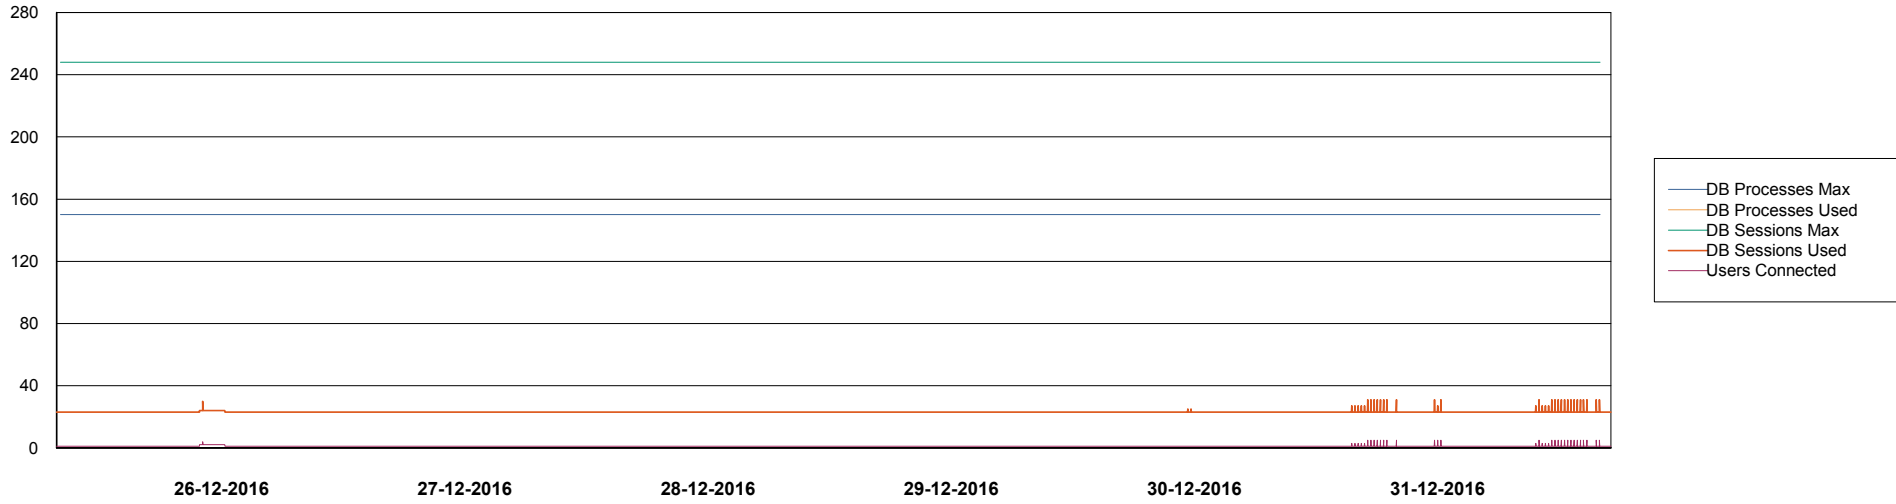

Weekly SLA Customer Report

Customer WBL_Production
Database ID 40

Weekly SLA Customer Report

Customer WBL_Production
Database ID 40

DATABASE PERFORMANCE WBLDB_Standby

Weekly SLA Customer Report

Customer WBL_Production
Database ID 40