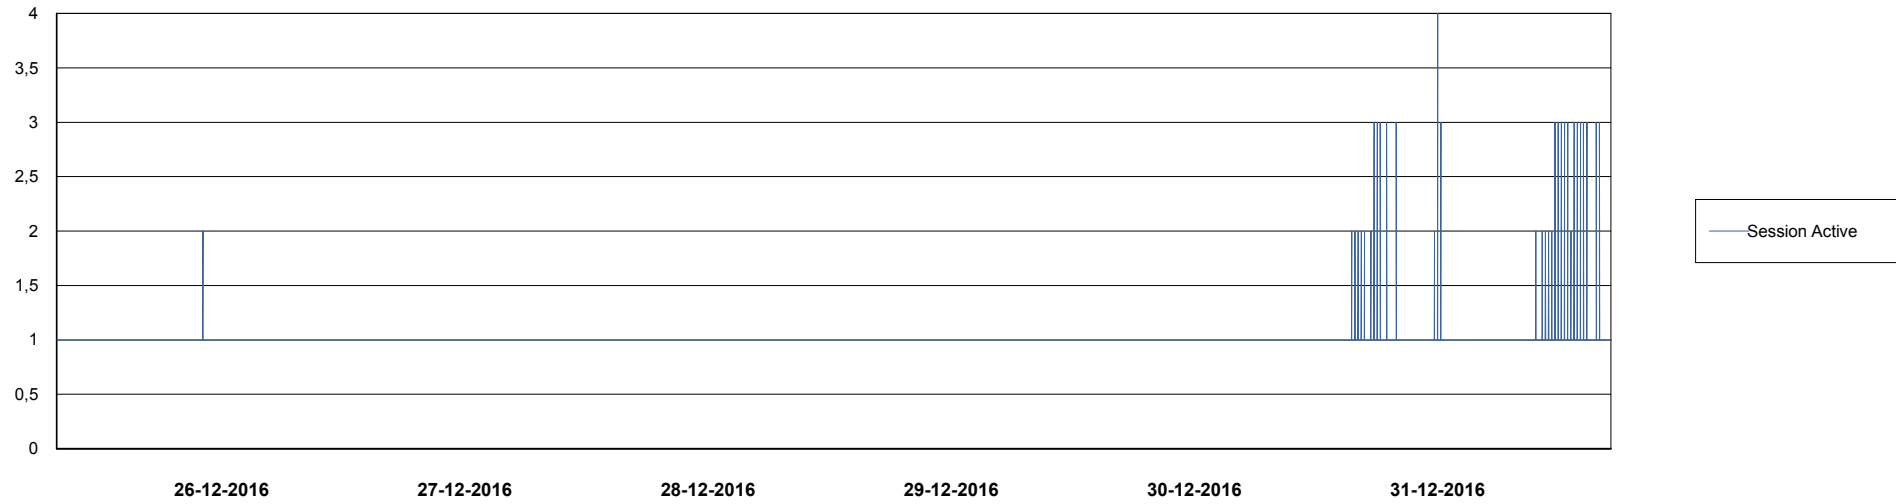

Weekly SLA Customer Report

Customer WBL_Production
Database ID 40

Weekly SLA Customer Report

Customer WBL_Production
Database ID 40

DATABASE PERFORMANCE WBLDB_Standby

Weekly SLA Customer Report

Customer WBL_Production
Database ID 40