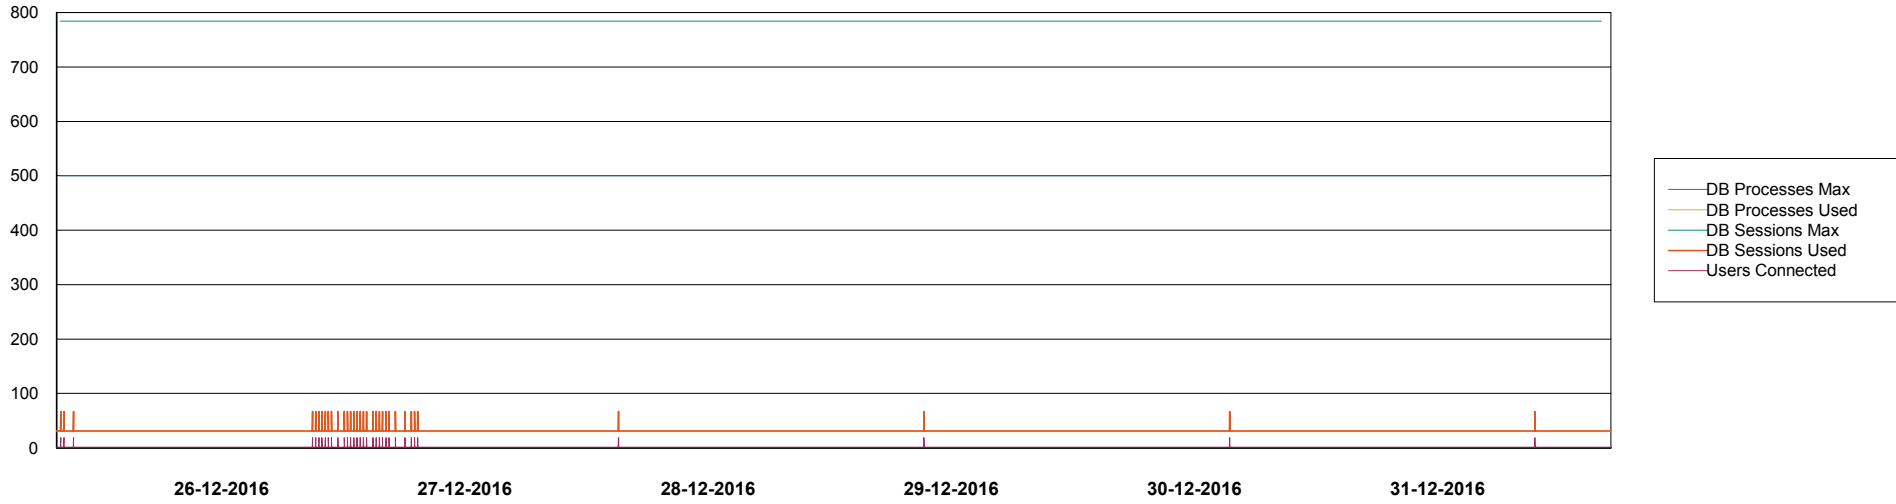

=====
 HARDDISK USAGE RFL_STB
 =====

	Total disk space on C (GB)	Free disk space on C (GB)	Total disk space on D (GB)	Free disk space on D (GB)	Total disk space on E (GB)	Free disk space on E (GB)	Total disk space on F (GB)	Free disk space on F (GB)
31-12-2016	195	124	559	487	559	413	363	279
30-12-2016	195	124	559	487	559	413	363	272
29-12-2016	195	124	559	487	559	413	363	269
28-12-2016	195	124	559	487	559	413	363	271
27-12-2016	195	124	559	487	559	413	363	274
26-12-2016	195	124	559	487	559	413	363	276
25-12-2016	195	124	559	487	559	413	363	276

Weekly SLA Customer Report

Customer RFL_Production
Database ID 36

DATABASE PERFORMANCE RFLDB_Production

Weekly SLA Customer Report

Customer RFL_Production
Database ID 36

DATABASE PERFORMANCE RFLDB_Standby

Weekly SLA Customer Report

Customer RFL_Production
 Database ID 36

=====
 DATABASE SIZE RFLDB_Production
 =====

Database growth over last month

=====
 DATABASE TABLESPACES RFLDB_Production
 =====

TOTAL DATABASE SIZE PER TABLESPACE

Date	Tablespace Name	Filesize (Gb)	Usedsize (Gb)	Percentage free
31-12-2016	ABSDATA	40	32	20
	INDX	78	67	14
30-12-2016	ABSDATA	40	32	20
	INDX	78	67	14
29-12-2016	ABSDATA	40	32	20
	INDX	78	66	15
28-12-2016	ABSDATA	40	32	20
	INDX	78	66	15
27-12-2016	ABSDATA	40	32	20
	INDX	78	66	15
26-12-2016	ABSDATA	40	32	20
	INDX	78	66	15
25-12-2016	ABSDATA	40	32	20
	INDX	78	66	15