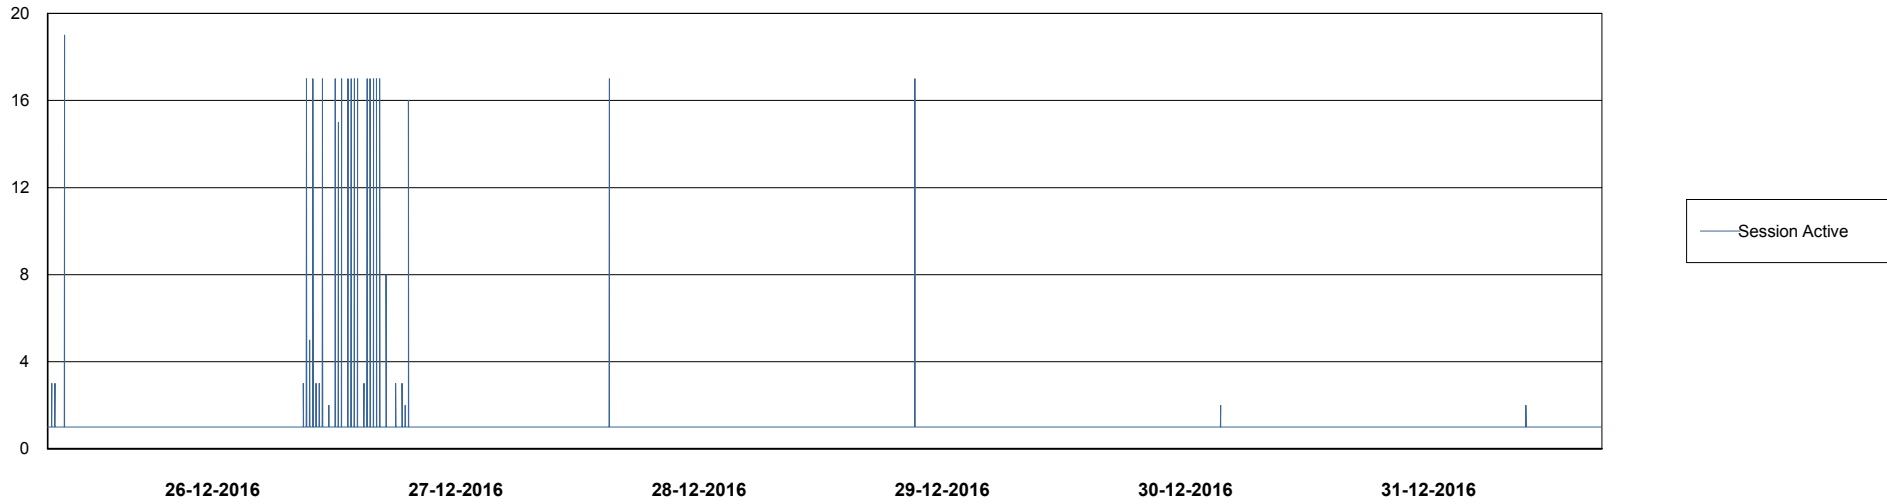

=====
 HARDDISK USAGE RFL_STB
 =====

	Total disk space on C (GB)	Free disk space on C (GB)	Total disk space on D (GB)	Free disk space on D (GB)	Total disk space on E (GB)	Free disk space on E (GB)	Total disk space on F (GB)	Free disk space on F (GB)
31-12-2016	195	124	559	487	559	413	363	279
30-12-2016	195	124	559	487	559	413	363	272
29-12-2016	195	124	559	487	559	413	363	269
28-12-2016	195	124	559	487	559	413	363	271
27-12-2016	195	124	559	487	559	413	363	274
26-12-2016	195	124	559	487	559	413	363	276
25-12-2016	195	124	559	487	559	413	363	276

Weekly SLA Customer Report

Customer RFL_Production
Database ID 36

DATABASE PERFORMANCE RFLDB_Production

Weekly SLA Customer Report

Customer RFL_Production
Database ID 36

DATABASE PERFORMANCE RFLDB_Standby

Weekly SLA Customer Report

Customer RFL_Production
 Database ID 36

=====
 DATABASE SIZE RFLDB_Production
 =====

Database growth over last month

=====
 DATABASE TABLESPACES RFLDB_Production
 =====

TOTAL DATABASE SIZE PER TABLESPACE

Date	Tablespace Name	Filesize (Gb)	Usedsize (Gb)	Percentage free
31-12-2016	ABSDATA	40	32	20
	INDX	78	67	14
30-12-2016	ABSDATA	40	32	20
	INDX	78	67	14
29-12-2016	ABSDATA	40	32	20
	INDX	78	66	15
28-12-2016	ABSDATA	40	32	20
	INDX	78	66	15
27-12-2016	ABSDATA	40	32	20
	INDX	78	66	15
26-12-2016	ABSDATA	40	32	20
	INDX	78	66	15
25-12-2016	ABSDATA	40	32	20
	INDX	78	66	15