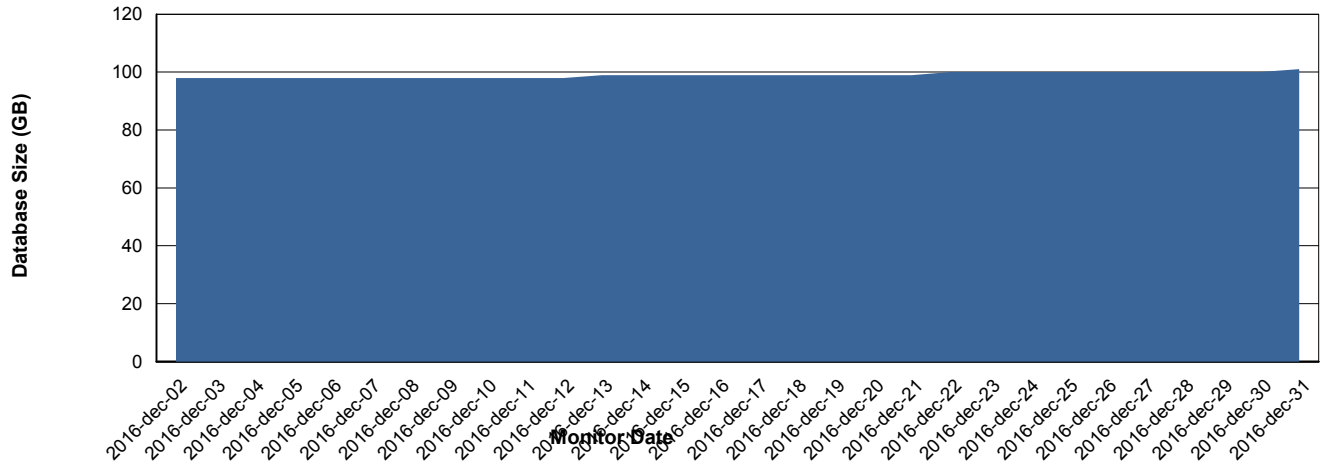

Weekly SLA Customer Report

Customer RFL_Production
Database ID 36

DATABASE PERFORMANCE RFLDB_Production

Weekly SLA Customer Report

Customer RFL_Production
Database ID 36

DATABASE PERFORMANCE RFLDB_Standby

Weekly SLA Customer Report

Customer RFL_Production
 Database ID 36

=====
 DATABASE SIZE RFLDB_Production
 =====

Database growth over last month

=====
 DATABASE TABLESPACES RFLDB_Production
 =====

TOTAL DATABASE SIZE PER TABLESPACE

Date	Tablespace Name	Filesize (Gb)	Usedsize (Gb)	Percentage free
31-12-2016	ABSDATA	40	32	20
	INDX	78	67	14
30-12-2016	ABSDATA	40	32	20
	INDX	78	67	14
29-12-2016	ABSDATA	40	32	20
	INDX	78	66	15
28-12-2016	ABSDATA	40	32	20
	INDX	78	66	15
27-12-2016	ABSDATA	40	32	20
	INDX	78	66	15
26-12-2016	ABSDATA	40	32	20
	INDX	78	66	15
25-12-2016	ABSDATA	40	32	20
	INDX	78	66	15