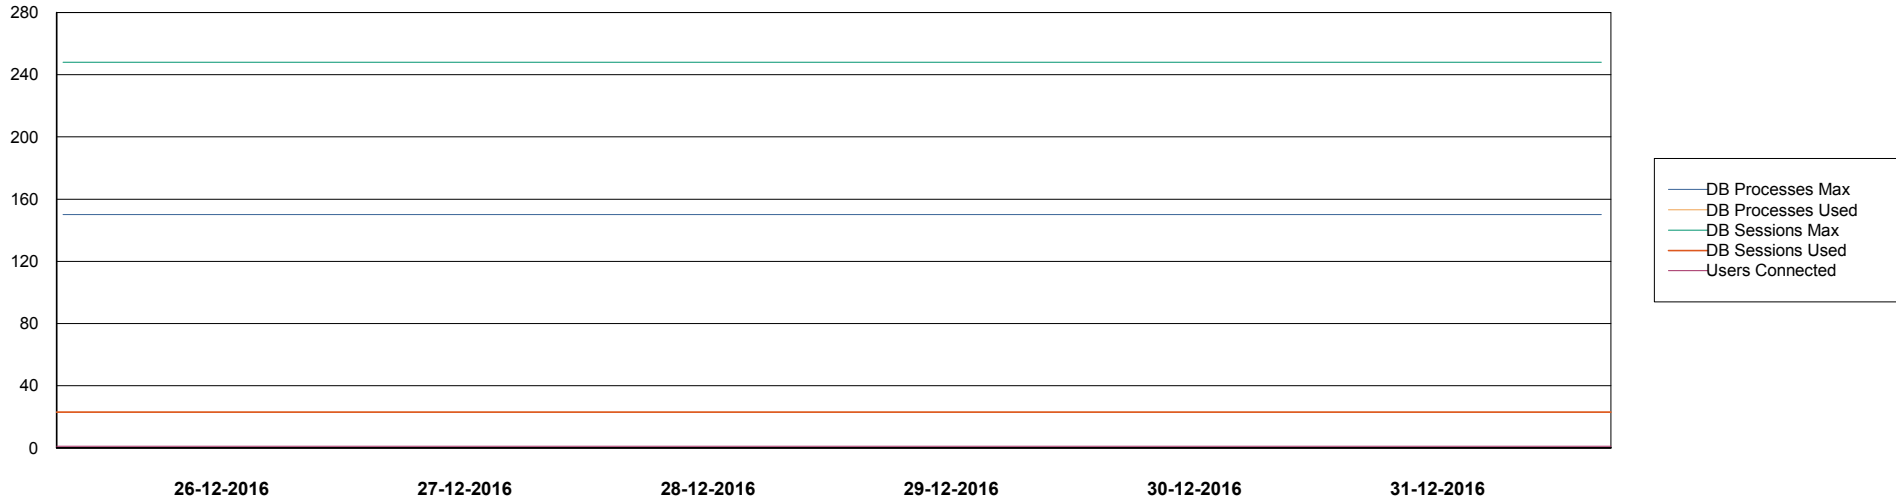

=====
 HARDDISK USAGE JWR_PRD_JWR-ODB-02
 =====

	Used disk space on / (GB)	Total disk space on / (GB)	Free disk space on / (GB)
31-12-2016	94	251	144
30-12-2016	94	251	144
29-12-2016	94	251	144
28-12-2016	94	251	144
27-12-2016	95	251	143
26-12-2016	95	251	143
25-12-2016	95	251	143

Weekly SLA Customer Report

Customer JWR Production
Database ID 43

DATABASE PERFORMANCE JWRDB_Production

Weekly SLA Customer Report

Customer JWR Production
Database ID 43

DATABASE PERFORMANCE JWRDB_Standby

Weekly SLA Customer Report

Customer JWR Production
 Database ID 43

=====
 DATABASE SIZE JWRDB_Production
 =====

Database growth over last month

=====
 DATABASE TABLESPACES JWRDB_Production
 =====

TOTAL DATABASE SIZE PER TABLESPACE

Date	Tablespace Name	Filesize (Gb)	Usedsize (Gb)	Percentage free
31-12-2016	ABSDATA	21	17	19
	INDX	46	36	22
30-12-2016	ABSDATA	21	17	19
	INDX	46	36	22
29-12-2016	ABSDATA	21	17	19
	INDX	46	36	22
28-12-2016	ABSDATA	21	17	19
	INDX	46	36	22
27-12-2016	ABSDATA	21	17	19
	INDX	46	36	22
26-12-2016	ABSDATA	21	17	19
	INDX	46	36	22
25-12-2016	ABSDATA	21	17	19
	INDX	46	36	22