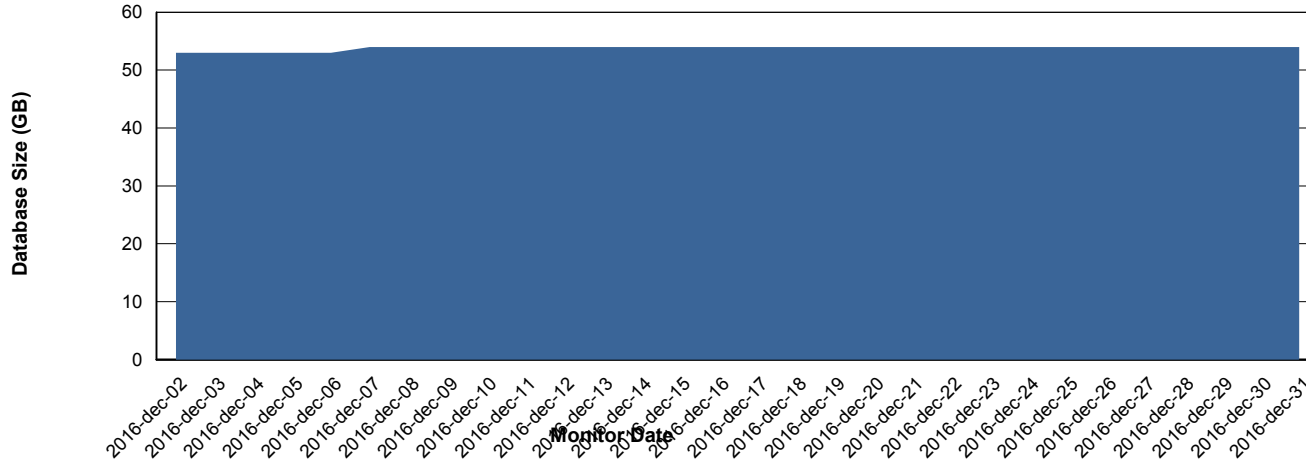

=====
 HARDDISK USAGE JWR_PRD_JWR-ODB-02
 =====

	Used disk space on / (GB)	Total disk space on / (GB)	Free disk space on / (GB)
31-12-2016	94	251	144
30-12-2016	94	251	144
29-12-2016	94	251	144
28-12-2016	94	251	144
27-12-2016	95	251	143
26-12-2016	95	251	143
25-12-2016	95	251	143

Weekly SLA Customer Report

Customer JWR Production
Database ID 43

DATABASE PERFORMANCE JWRDB_Production

Weekly SLA Customer Report

Customer JWR Production
Database ID 43

DATABASE PERFORMANCE JWRDB_Standby

Weekly SLA Customer Report

Customer JWR Production
 Database ID 43

=====
 DATABASE SIZE JWRDB_Production
 =====

Database growth over last month

=====
 DATABASE TABLESPACES JWRDB_Production
 =====

TOTAL DATABASE SIZE PER TABLESPACE

Date	Tablespace Name	Filesize (Gb)	Usedsize (Gb)	Percentage free
31-12-2016	ABSDATA	21	17	19
	INDX	46	36	22
30-12-2016	ABSDATA	21	17	19
	INDX	46	36	22
29-12-2016	ABSDATA	21	17	19
	INDX	46	36	22
28-12-2016	ABSDATA	21	17	19
	INDX	46	36	22
27-12-2016	ABSDATA	21	17	19
	INDX	46	36	22
26-12-2016	ABSDATA	21	17	19
	INDX	46	36	22
25-12-2016	ABSDATA	21	17	19
	INDX	46	36	22