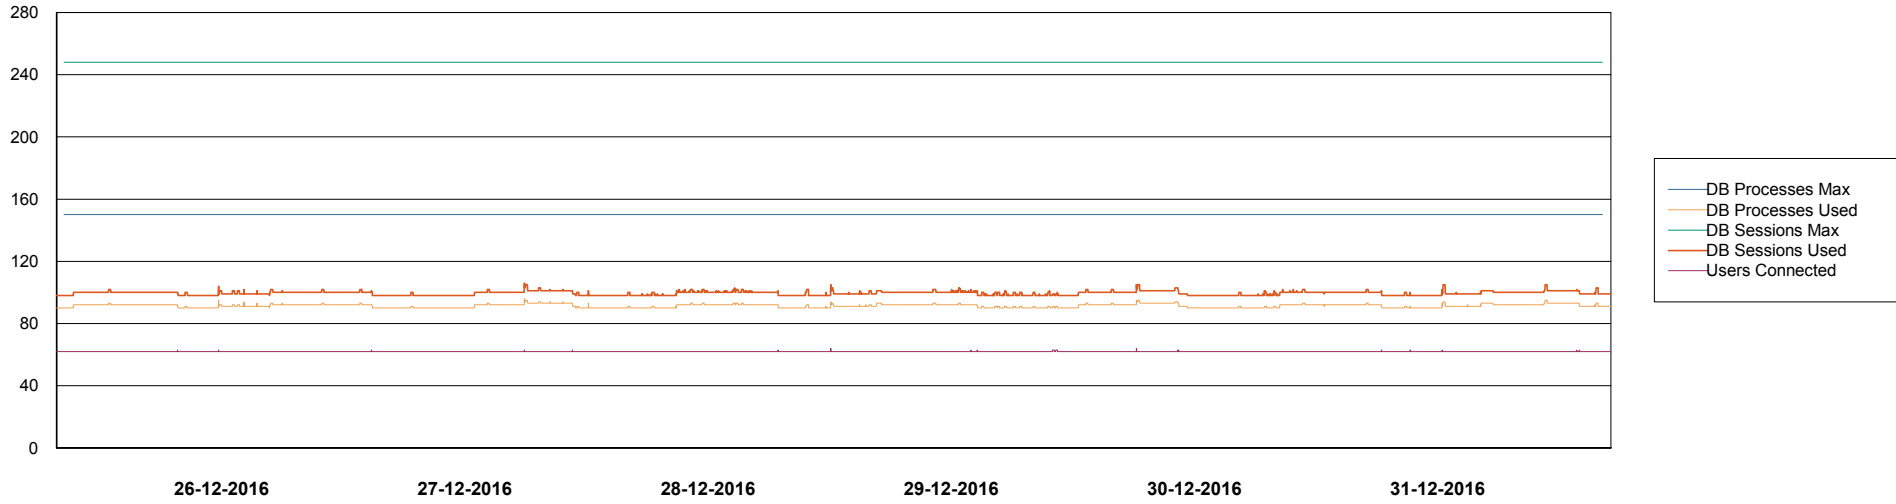

=====
 HARDDISK USAGE JWR_PRD_JWR-ODB-02
 =====

	Used disk space on / (GB)	Total disk space on / (GB)	Free disk space on / (GB)
31-12-2016	94	251	144
30-12-2016	94	251	144
29-12-2016	94	251	144
28-12-2016	94	251	144
27-12-2016	95	251	143
26-12-2016	95	251	143
25-12-2016	95	251	143

Weekly SLA Customer Report

Customer JWR Production
Database ID 43

DATABASE PERFORMANCE JWRDB_Production

Weekly SLA Customer Report

Customer JWR Production
Database ID 43

DATABASE PERFORMANCE JWRDB_Standby

Weekly SLA Customer Report