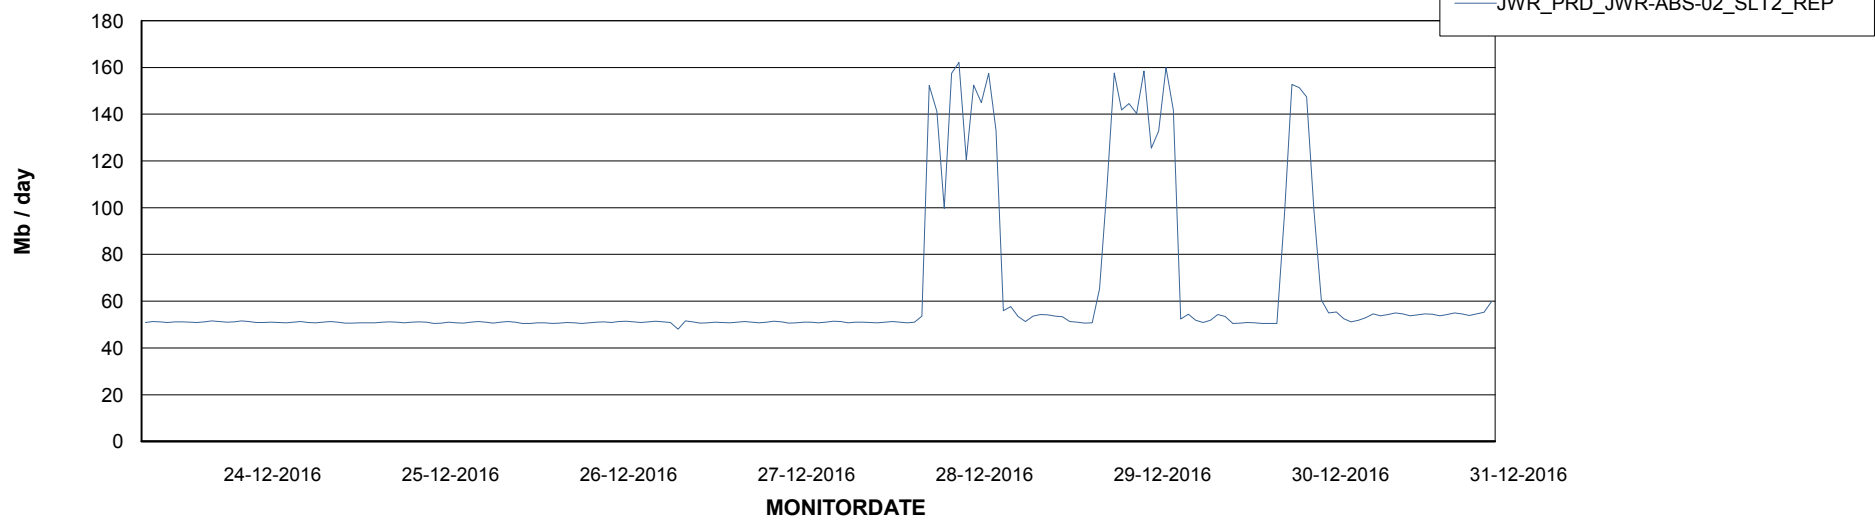

Weekly SLA Customer Report

Customer JWR Production
Database ID 43

=====
ABSolute Application ReportServer Services
=====

Disaster per ReportServer

Avg memory used per ReportServer Service

Weekly SLA Customer Report