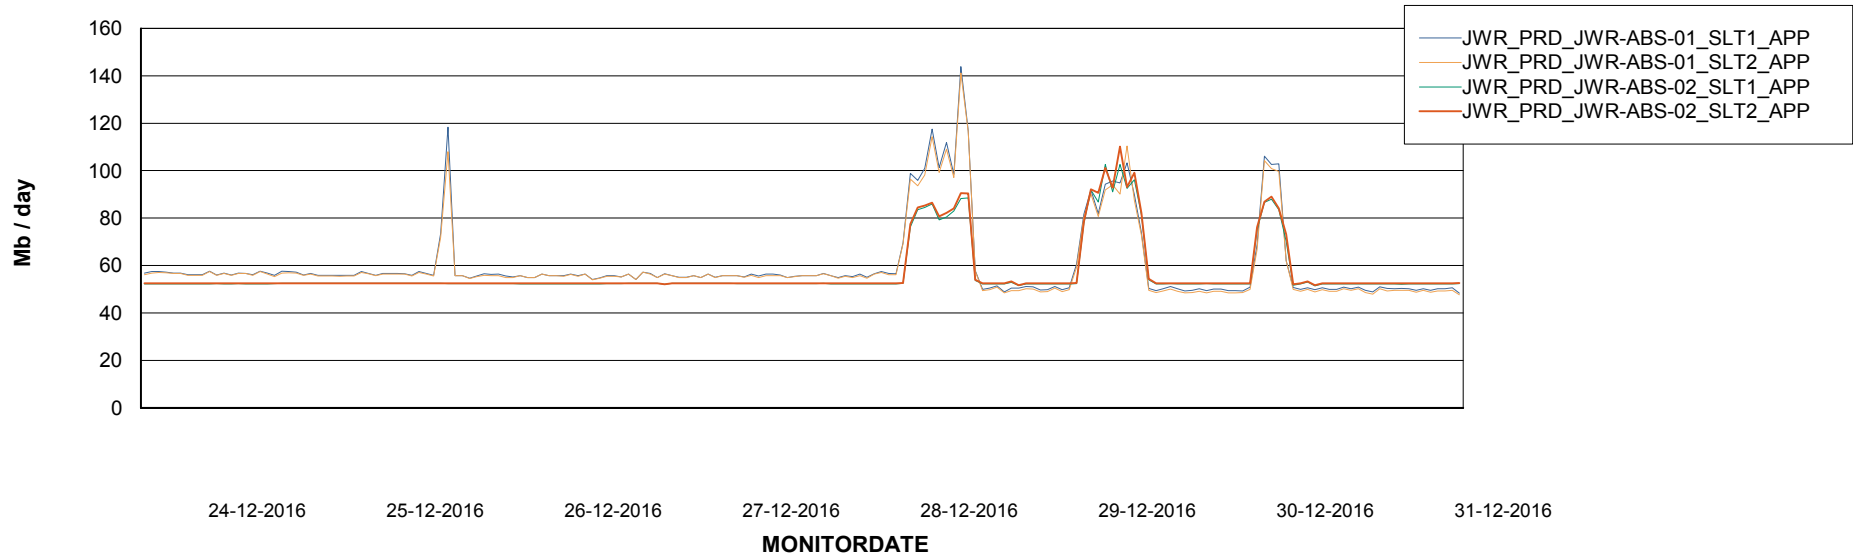

Customer JWR Production
 Database ID 43

=====
 DATABASE SIZE JWRDB_Production
 =====

Database growth over last month

=====
 DATABASE TABLESPACES JWRDB_Production
 =====

TOTAL DATABASE SIZE PER TABLESPACE

Date	Tablespace Name	Filesize (Gb)	Usedsize (Gb)	Percentage free
31-12-2016	ABSDATA	21	17	19
	INDX	46	36	22
30-12-2016	ABSDATA	21	17	19
	INDX	46	36	22
29-12-2016	ABSDATA	21	17	19
	INDX	46	36	22
28-12-2016	ABSDATA	21	17	19
	INDX	46	36	22
27-12-2016	ABSDATA	21	17	19
	INDX	46	36	22
26-12-2016	ABSDATA	21	17	19
	INDX	46	36	22
25-12-2016	ABSDATA	21	17	19
	INDX	46	36	22

Weekly SLA Customer Report

Customer JWR Production
Database ID 43

Weekly SLA Customer Report

Customer JWR Production
Database ID 43

ABSSolute Application Server Services

Disaster per ABS Server

Avg memory used per ABS Server Service