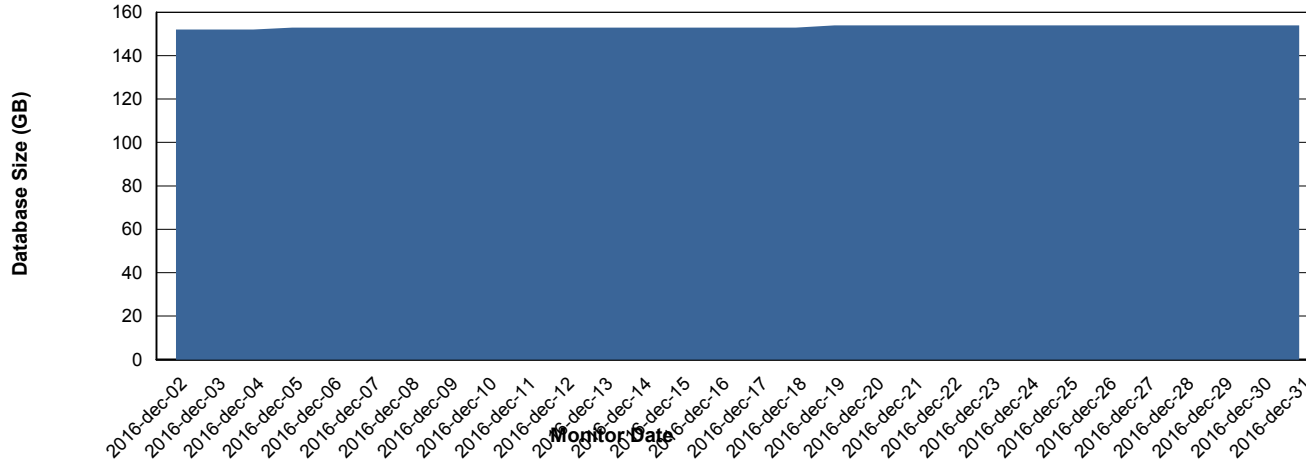

Weekly SLA Customer Report

Customer FIS_Production
Database ID 46

=====
DATABASE SIZE FISDB_Production
=====

Database growth over last month

=====
DATABASE TABLESPACES FISDB_Production
=====

TOTAL DATABASE SIZE PER TABLESPACE

Date	Tablespace Name	Filesize (Gb)	Usedsize (Gb)	Percentage free
31-12-2016	ABSDATA	80	69	14
	INDX	103	87	16
30-12-2016	ABSDATA	80	69	14
	INDX	103	87	16
29-12-2016	ABSDATA	80	69	14
	INDX	103	87	16
28-12-2016	ABSDATA	80	69	14
	INDX	103	87	16
27-12-2016	ABSDATA	80	69	14
	INDX	103	87	16
26-12-2016	ABSDATA	80	69	14
	INDX	103	87	16
25-12-2016	ABSDATA	80	69	14
	INDX	103	87	16