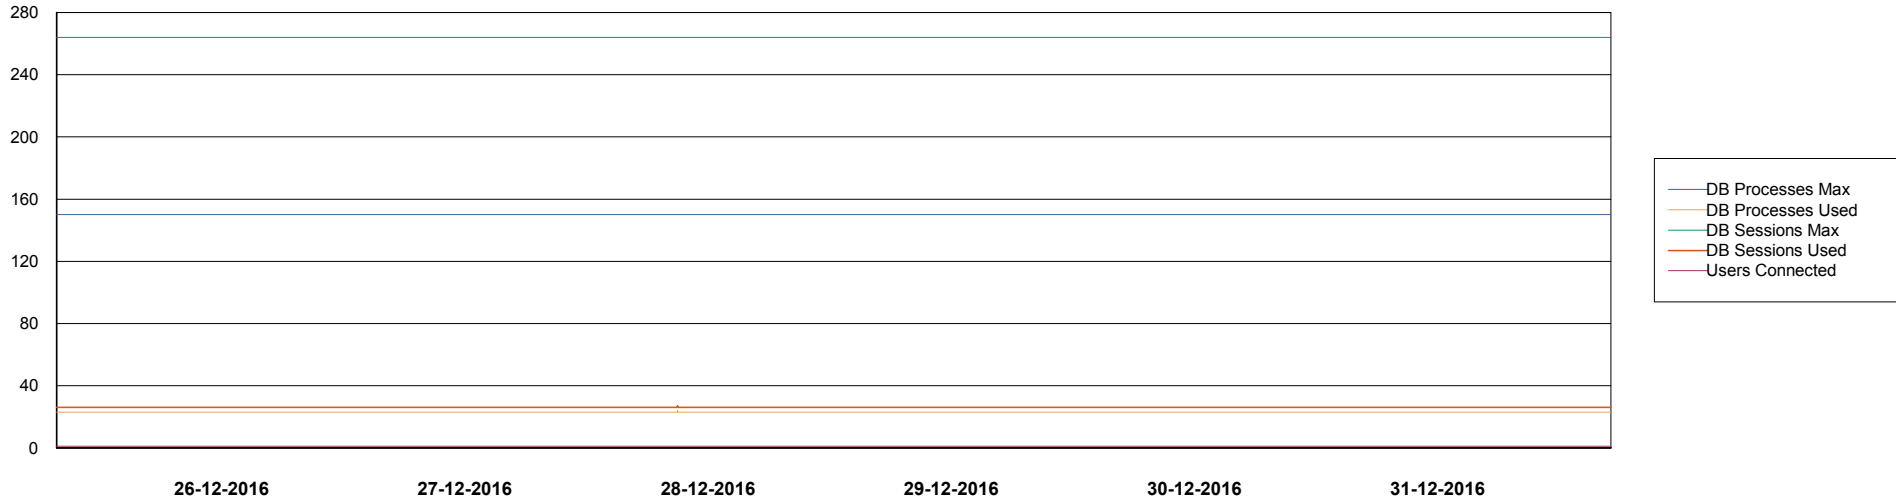

DATABASE PERFORMANCE FISDB_Standby