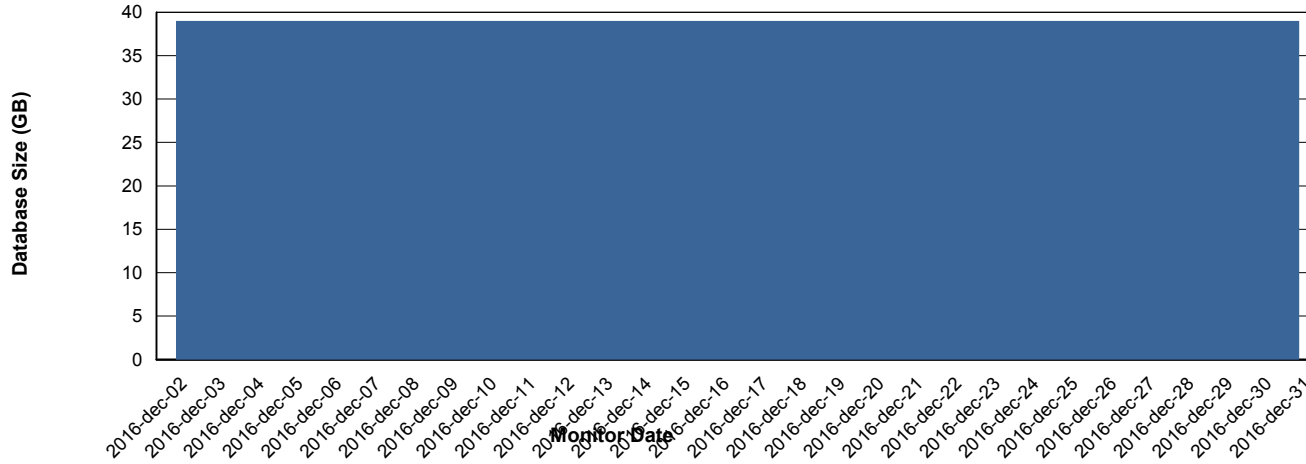

Weekly SLA Customer Report

Customer CIW Production
Database ID 45

DATABASE PERFORMANCE CIWDB_Production

Weekly SLA Customer Report

Customer CIW Production
Database ID 45

DATABASE PERFORMANCE CIWDB_Standby

Weekly SLA Customer Report

Customer CIW Production
 Database ID 45

=====
 DATABASE SIZE CIWDB_Production
 =====

Database growth over last month

=====
 DATABASE TABLESPACES CIWDB_Production
 =====

TOTAL DATABASE SIZE PER TABLESPACE

Date	Tablespace Name	Filesize (Gb)	Usedsize (Gb)	Percentage free
31-12-2016	ABSDATA	42	36	14
	INDX	4	3	25
30-12-2016	ABSDATA	42	36	14
	INDX	4	3	25
29-12-2016	ABSDATA	42	36	14
	INDX	4	3	25
28-12-2016	ABSDATA	42	36	14
	INDX	4	3	25
27-12-2016	ABSDATA	42	36	14
	INDX	4	3	25
26-12-2016	ABSDATA	42	36	14
	INDX	4	3	25
25-12-2016	ABSDATA	42	36	14
	INDX	4	3	25