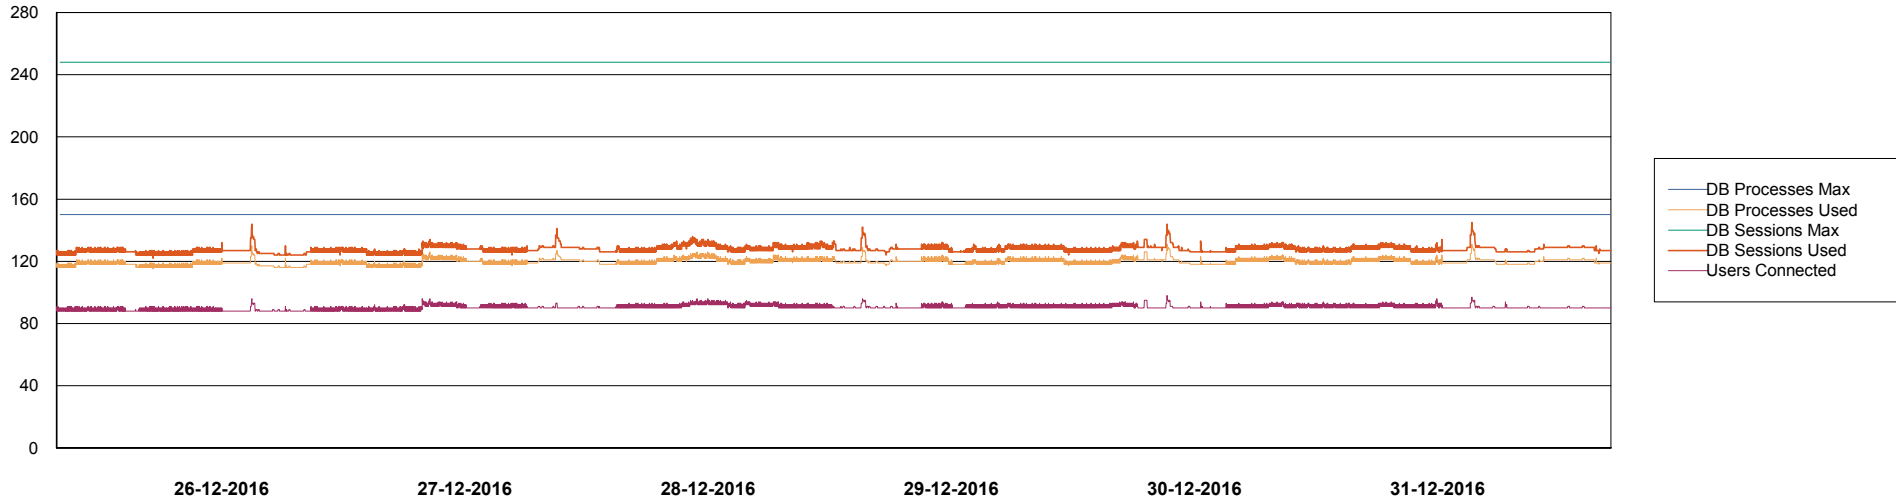

=====
 HARDDISK USAGE CIW_PRD_ORACLE2
 =====

	Total disk space on C (GB)	Free disk space on C (GB)	Total disk space on D (GB)	Free disk space on D (GB)	Total disk space on E (GB)	Free disk space on E (GB)
31-12-2016	555	329	558	547	558	490
30-12-2016	555	329	558	547	558	491
29-12-2016	555	329	558	547	558	491
28-12-2016	555	329	558	547	558	491
27-12-2016	555	329	558	547	558	492
26-12-2016	555	329	558	547	558	492
25-12-2016	555	329	558	547	558	493

Weekly SLA Customer Report

Customer CIW Production
Database ID 45

DATABASE PERFORMANCE CIWDB_Production

Weekly SLA Customer Report

Customer CIW Production
Database ID 45

DATABASE PERFORMANCE CIWDB_Standby

Weekly SLA Customer Report