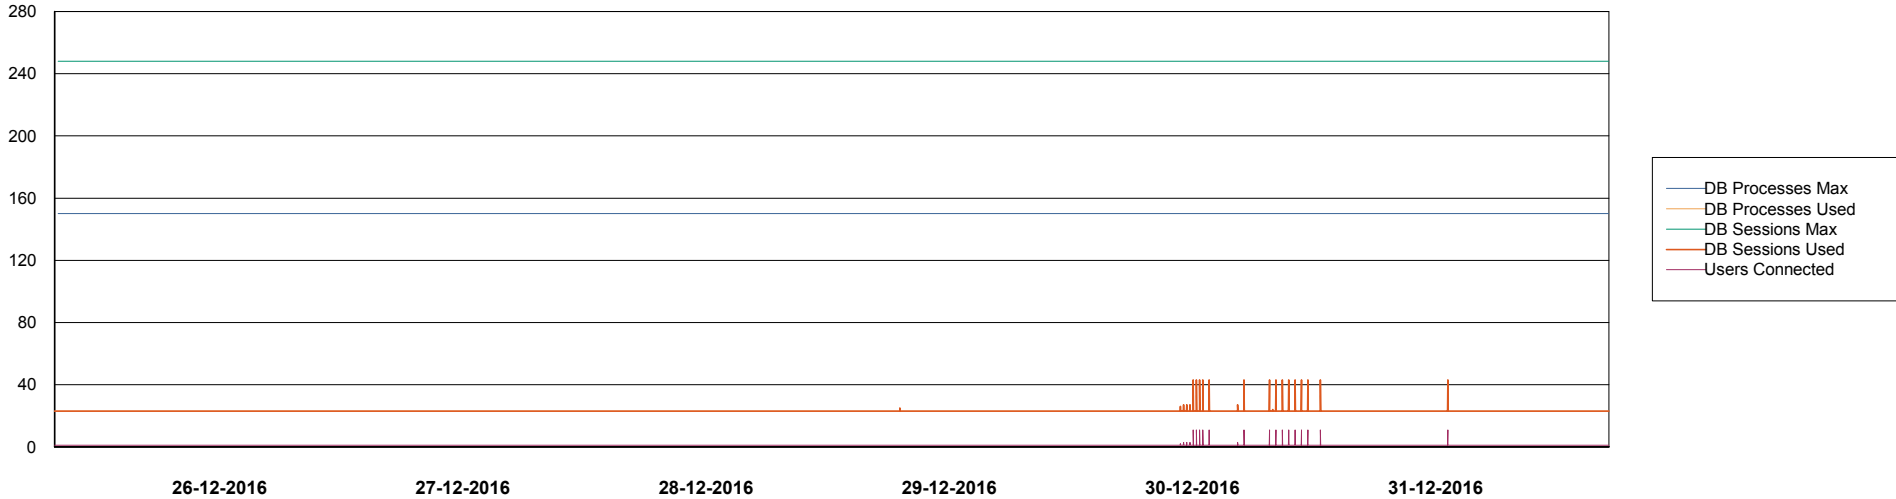

Weekly SLA Customer Report

Customer CIW Production
Database ID 45

DATABASE PERFORMANCE CIWDB_Production

Weekly SLA Customer Report

Customer CIW Production
Database ID 45

DATABASE PERFORMANCE CIWDB_Standby

Weekly SLA Customer Report

Customer CIW Production
 Database ID 45

=====
 DATABASE SIZE CIWDB_Production
 =====

Database growth over last month

=====
 DATABASE TABLESPACES CIWDB_Production
 =====

TOTAL DATABASE SIZE PER TABLESPACE

Date	Tablespace Name	Filesize (Gb)	Usedsize (Gb)	Percentage free
31-12-2016	ABSDATA	42	36	14
	INDX	4	3	25
30-12-2016	ABSDATA	42	36	14
	INDX	4	3	25
29-12-2016	ABSDATA	42	36	14
	INDX	4	3	25
28-12-2016	ABSDATA	42	36	14
	INDX	4	3	25
27-12-2016	ABSDATA	42	36	14
	INDX	4	3	25
26-12-2016	ABSDATA	42	36	14
	INDX	4	3	25
25-12-2016	ABSDATA	42	36	14
	INDX	4	3	25