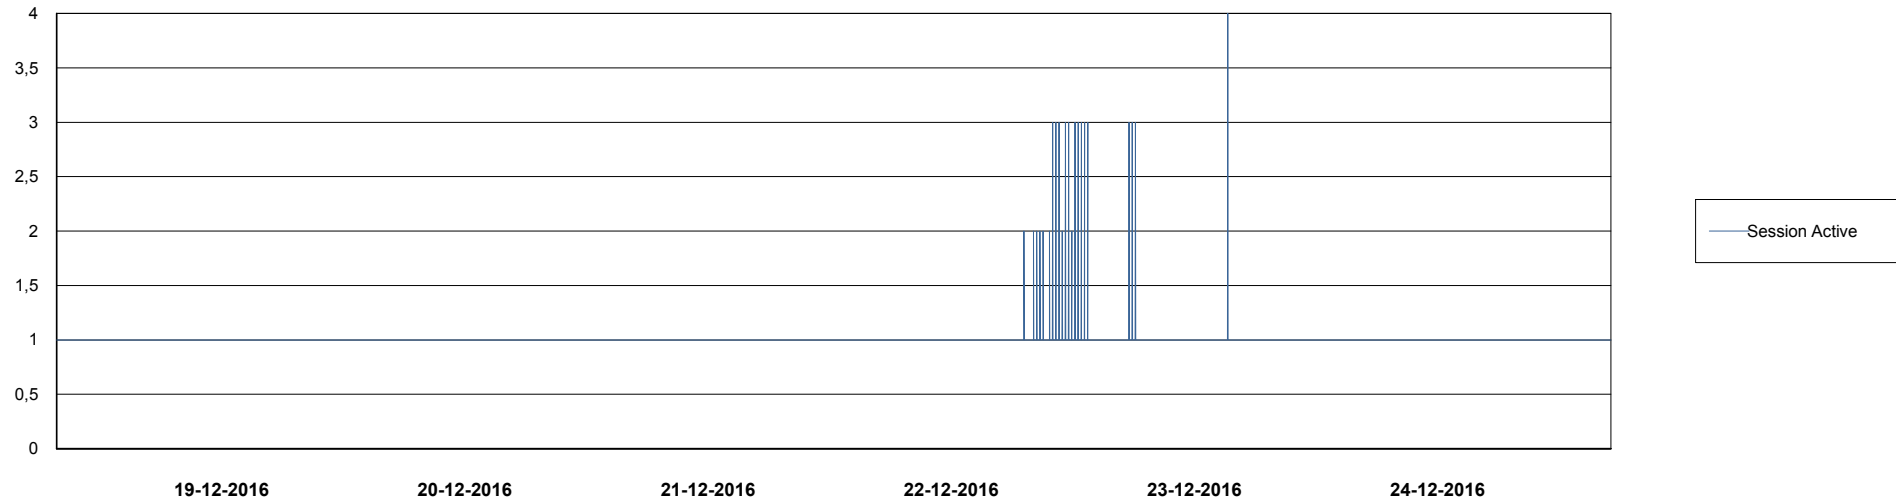

Weekly SLA Customer Report

Customer WBL_Production
Database ID 40

Weekly SLA Customer Report

Customer WBL_Production
Database ID 40

DATABASE PERFORMANCE WBLDB_Standby

Weekly SLA Customer Report

Customer WBL_Production
Database ID 40