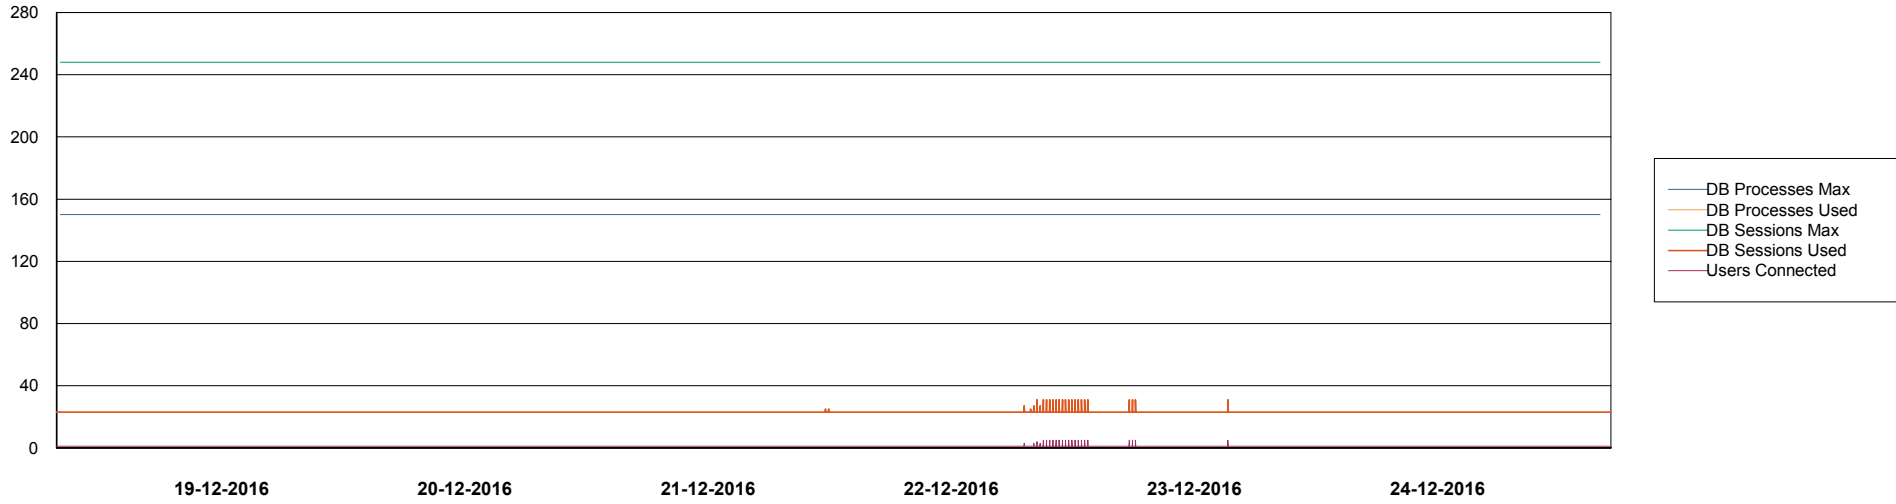

Weekly SLA Customer Report

Customer WBL_Production
Database ID 40

Weekly SLA Customer Report

Customer WBL_Production
Database ID 40

DATABASE PERFORMANCE WBLDB_Standby

Weekly SLA Customer Report

Customer WBL_Production
Database ID 40