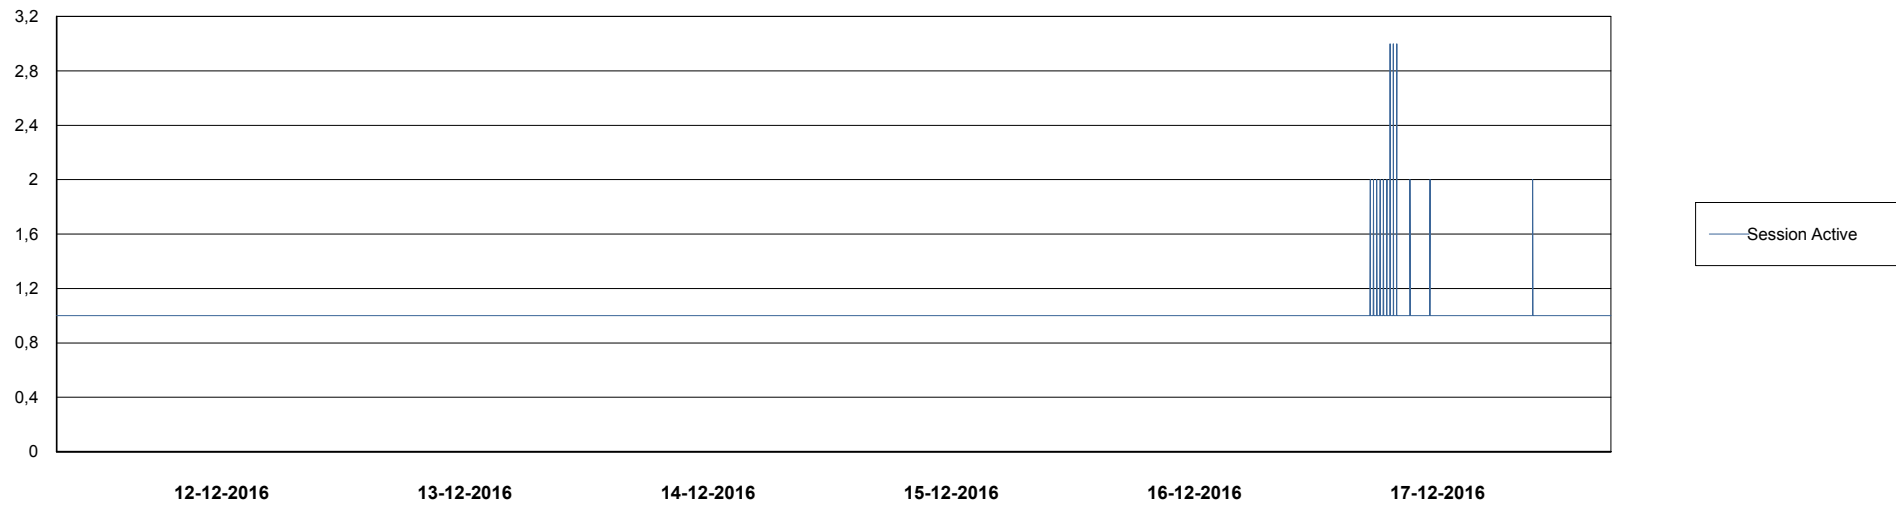

Weekly SLA Customer Report

Customer WBL_Production
Database ID 40

Weekly SLA Customer Report

Customer WBL_Production
Database ID 40

DATABASE PERFORMANCE WBLDB_Standby

Weekly SLA Customer Report

Customer WBL_Production
Database ID 40