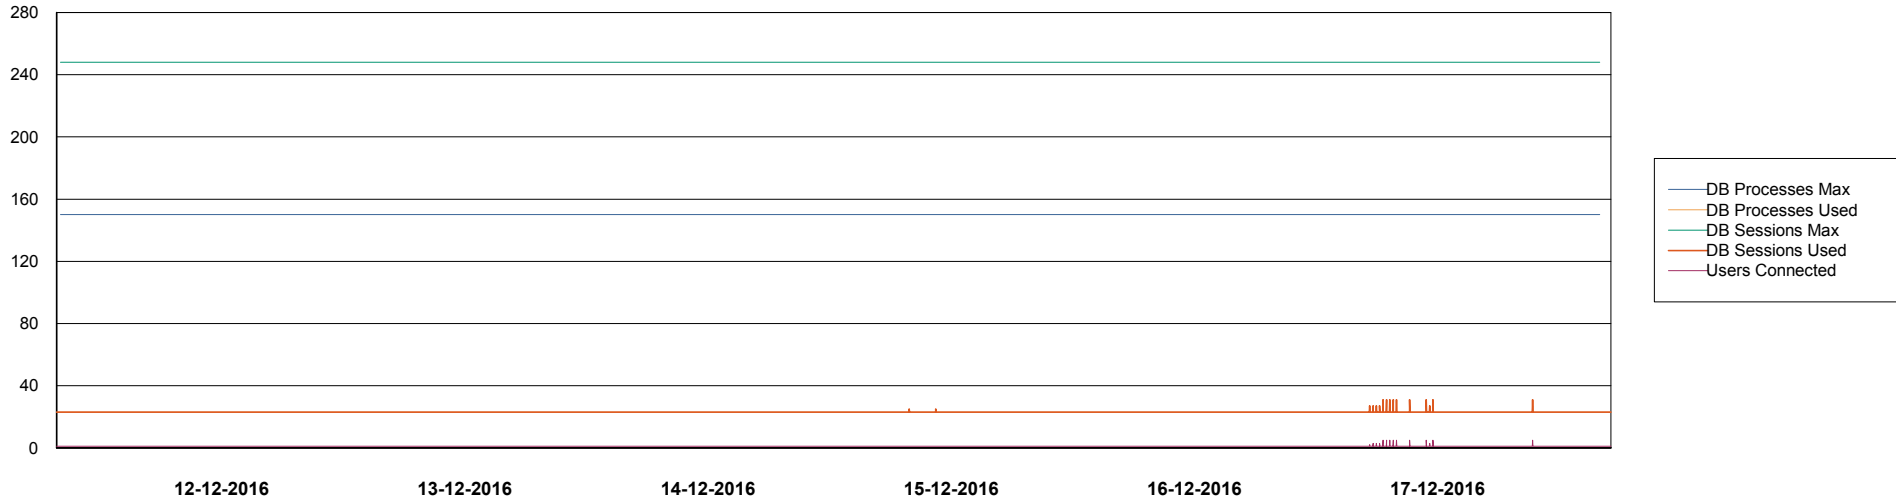

Weekly SLA Customer Report

Customer WBL_Production
Database ID 40

Weekly SLA Customer Report

Customer WBL_Production
Database ID 40

DATABASE PERFORMANCE WBLDB_Standby

Weekly SLA Customer Report

Customer WBL_Production
Database ID 40