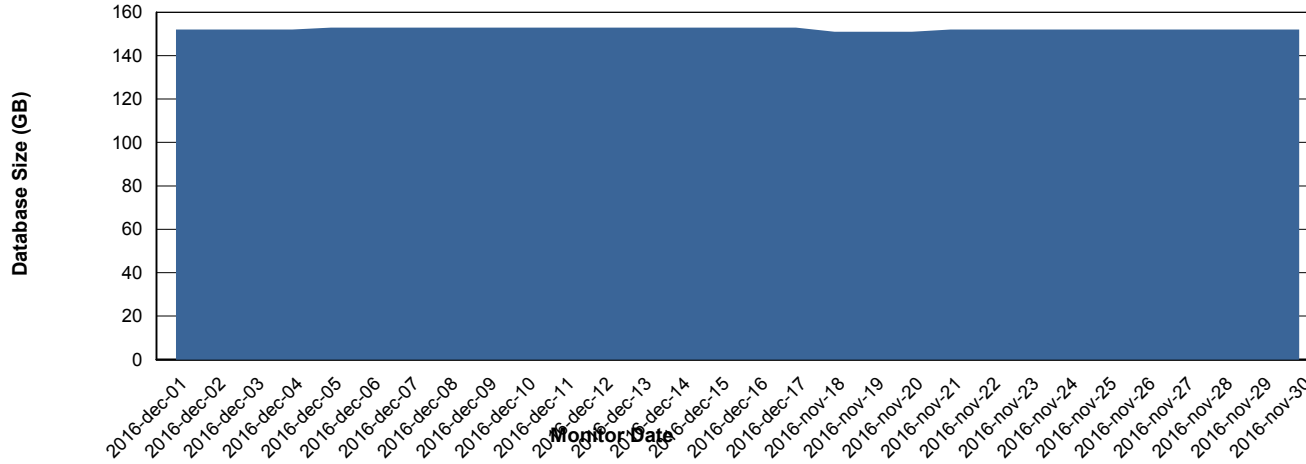

Weekly SLA Customer Report

Customer FIS_Production
Database ID 46

DATABASE PERFORMANCE FISDB_Production

Weekly SLA Customer Report

Customer FIS_Production
Database ID 46

=====
DATABASE PERFORMANCE FISDB_Standby
=====

Weekly SLA Customer Report

Customer FIS_Production
 Database ID 46

=====
 DATABASE SIZE FISDB_Production
 =====

Database growth over last month

=====
 DATABASE TABLESPACES FISDB_Production
 =====

TOTAL DATABASE SIZE PER TABLESPACE