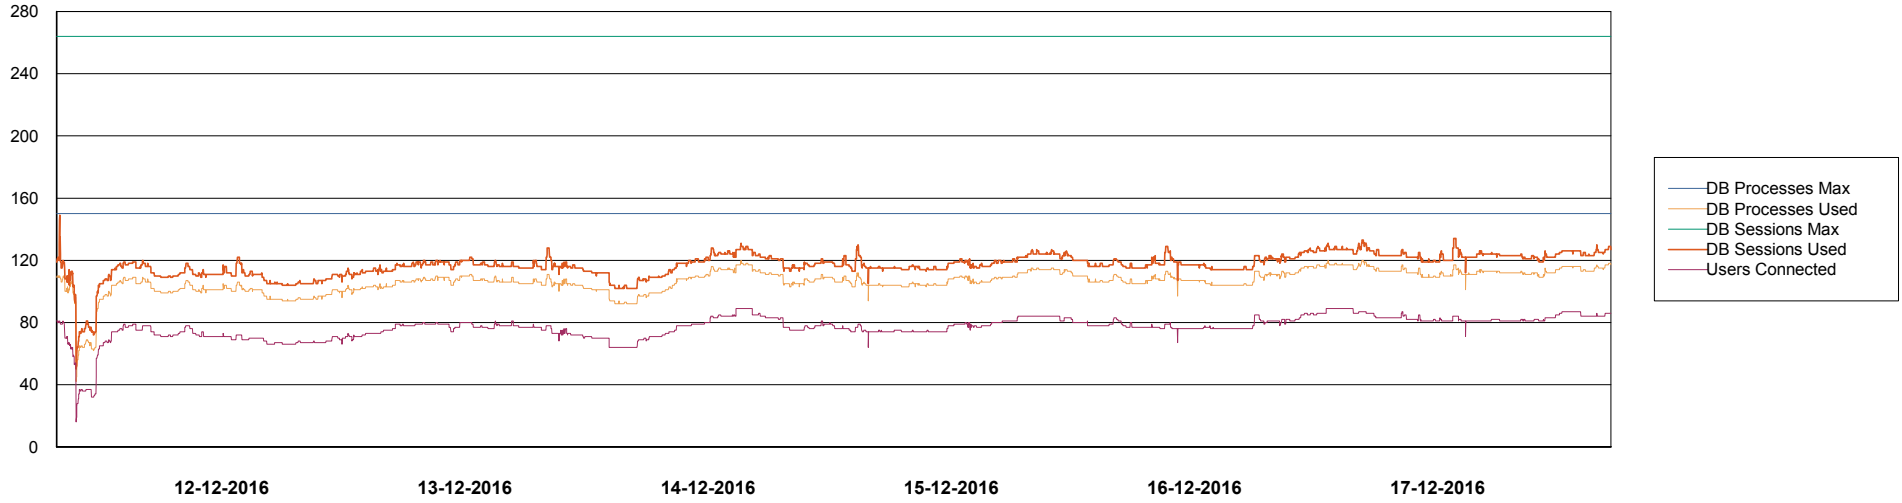

=====
 HARDDISK USAGE FIS_PRD_ORACLE2
 =====

	Total disk space on C (GB)	Free disk space on C (GB)	Total disk space on L (GB)	Free disk space on L (GB)	Total disk space on O (GB)	Free disk space on O (GB)
17-12-2016	279	219	279	71	373	115
16-12-2016	279	219	279	71	373	115
15-12-2016	279	219	279	71	373	115
14-12-2016	279	219	279	71	373	115
13-12-2016	279	219	279	64	373	115
12-12-2016	279	219	279	61	373	115
11-12-2016	279	218	279	60	373	115

Weekly SLA Customer Report

Customer FIS_Production
Database ID 46

DATABASE PERFORMANCE FISDB_Production

Weekly SLA Customer Report

Customer FIS_Production
Database ID 46

=====
DATABASE PERFORMANCE FISDB_Standby
=====