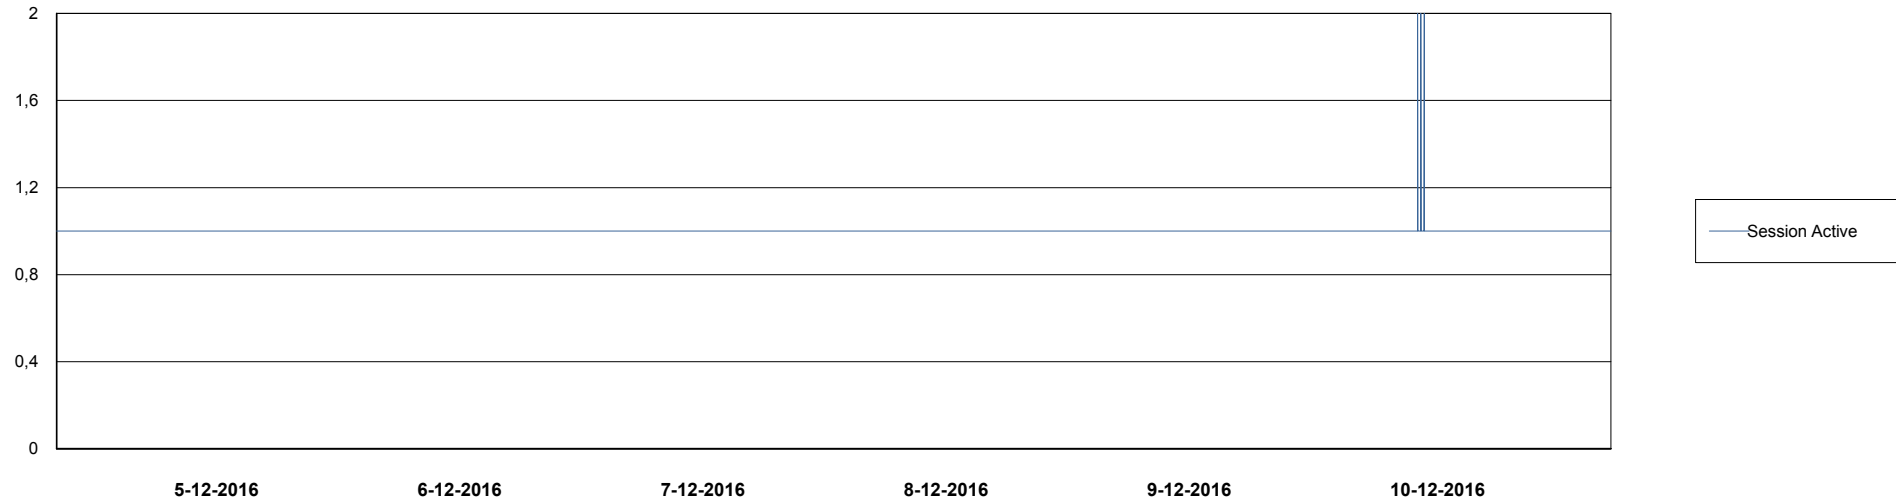

Weekly SLA Customer Report

Customer WBL_Production
Database ID 40

Weekly SLA Customer Report

Customer WBL_Production
Database ID 40

DATABASE PERFORMANCE WBLDB_Standby

Weekly SLA Customer Report

Customer WBL_Production
Database ID 40