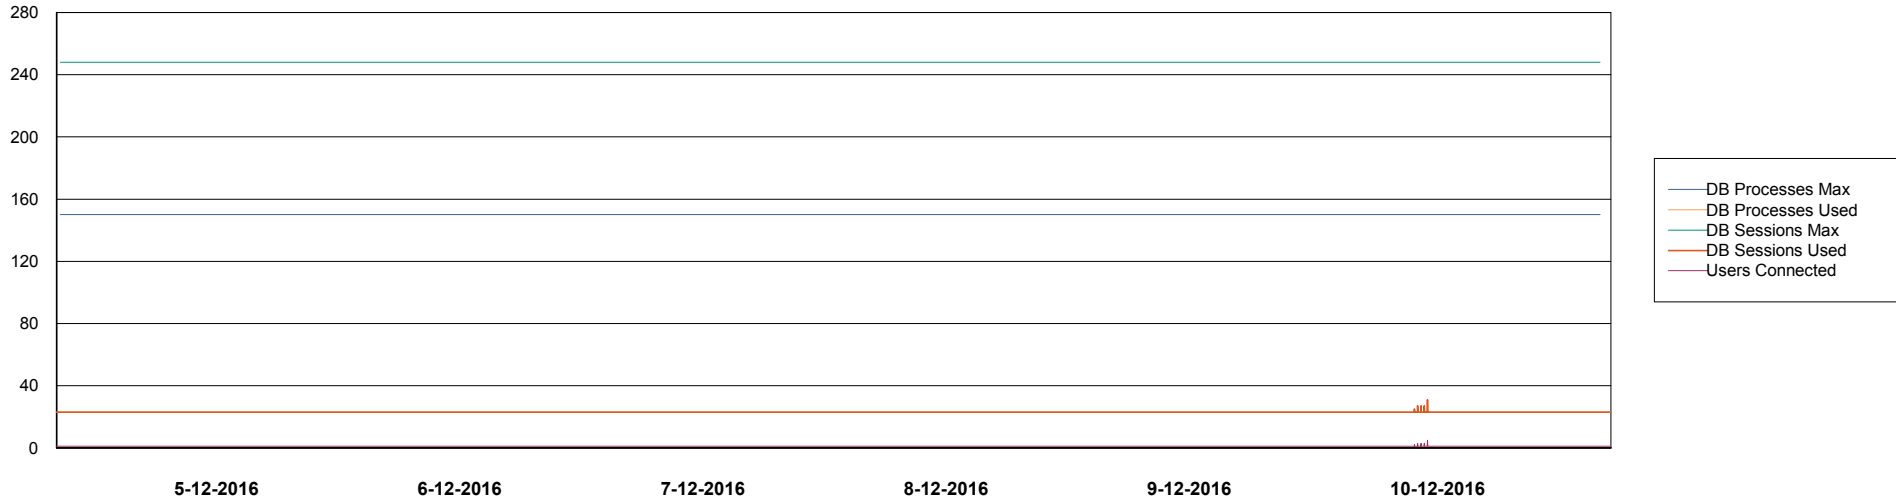

Weekly SLA Customer Report

Customer WBL_Production
Database ID 40

Weekly SLA Customer Report

Customer WBL_Production
Database ID 40

DATABASE PERFORMANCE WBLDB_Standby

Weekly SLA Customer Report

Customer WBL_Production
Database ID 40