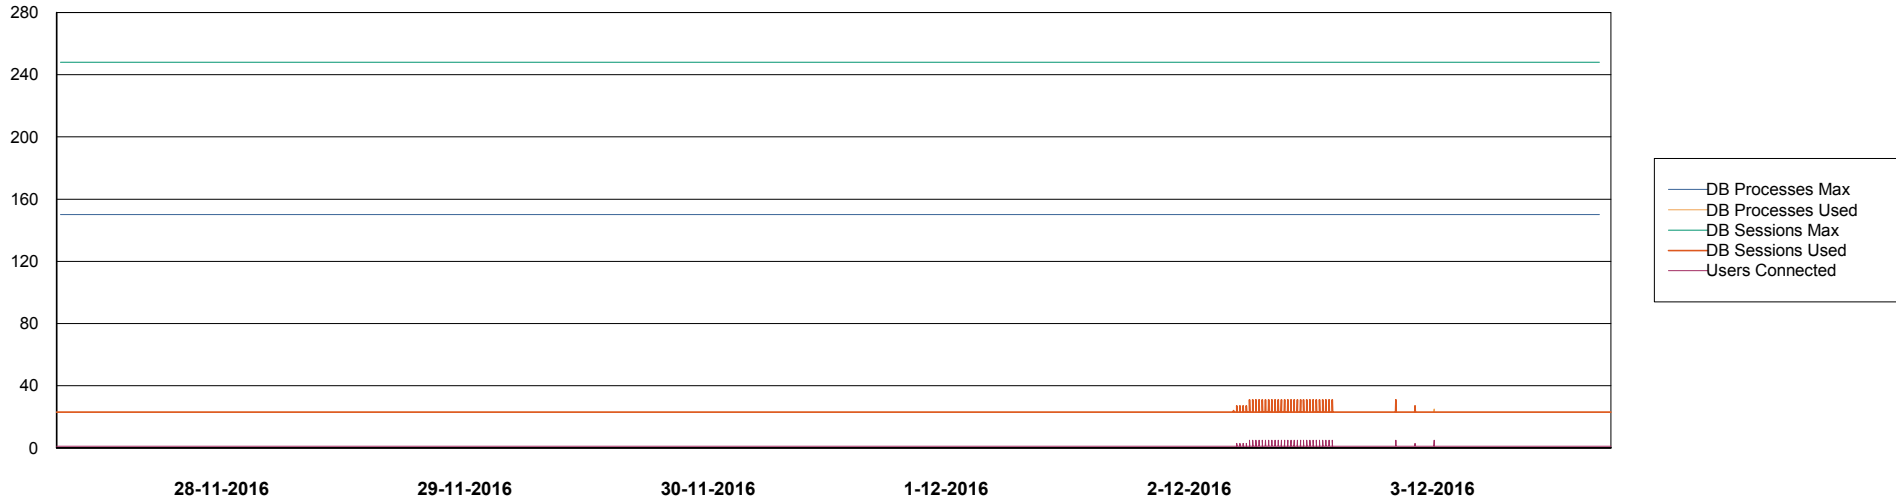

Weekly SLA Customer Report

Customer WBL_Production
Database ID 40

Weekly SLA Customer Report

Customer WBL_Production
Database ID 40

DATABASE PERFORMANCE WBLDB_Standby

Weekly SLA Customer Report

Customer WBL_Production
Database ID 40