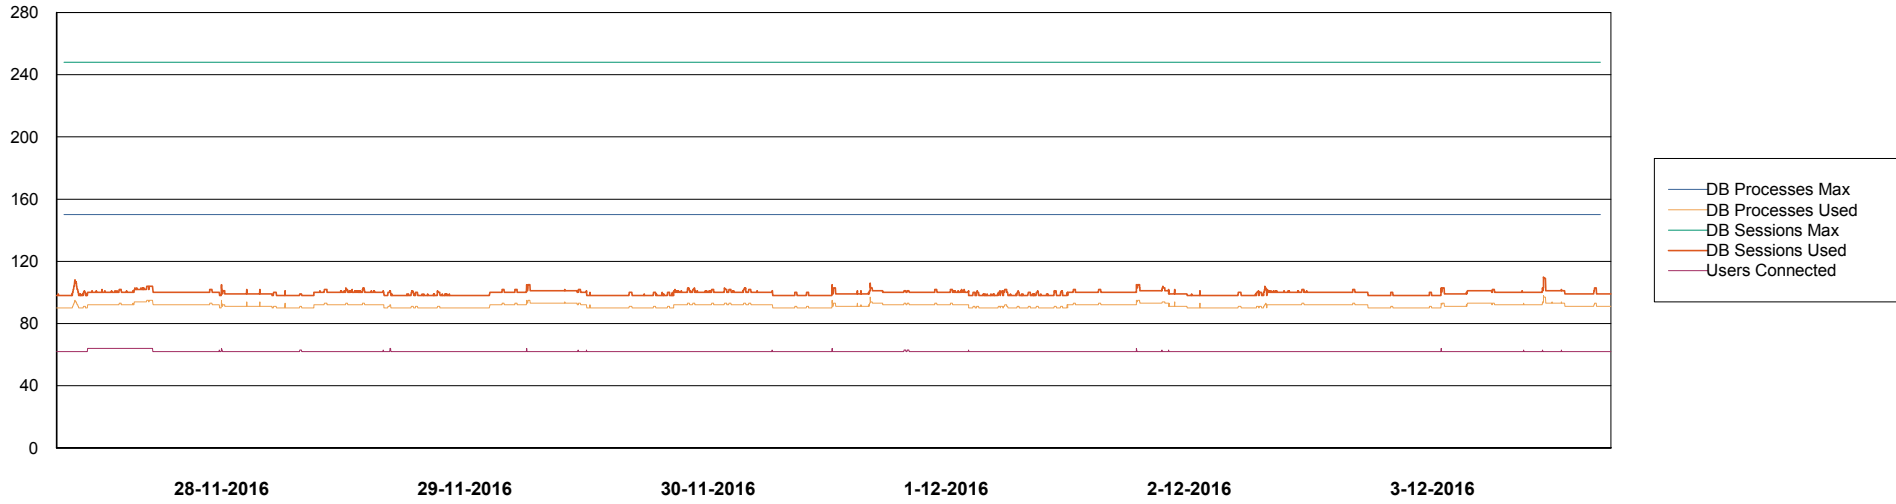

=====

HARDDISK USAGE JWR_PRD_JWR-ODB-02

=====

	Used disk space on / (GB)	Total disk space on / (GB)	Free disk space on / (GB)
3-12-2016	95	251	143
2-12-2016	96	251	143
1-12-2016	96	251	142
30-11-2016	96	251	143
29-11-2016	96	251	142
28-11-2016	96	251	142
27-11-2016	95	251	143

Weekly SLA Customer Report

Customer JWR Production
Database ID 43

DATABASE PERFORMANCE JWRDB_Production

Weekly SLA Customer Report

Customer JWR Production
Database ID 43

=====
DATABASE PERFORMANCE JWRDB_Standby =====
=====