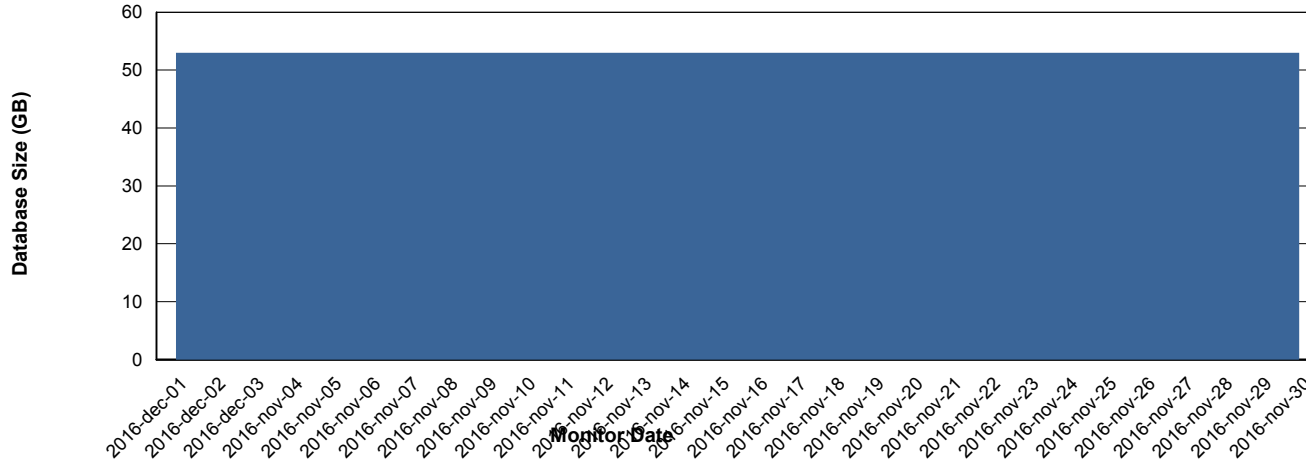

=====

HARDDISK USAGE JWR_PRD_JWR-ODB-02

=====

	Used disk space on / (GB)	Total disk space on / (GB)	Free disk space on / (GB)
3-12-2016	95	251	143
2-12-2016	96	251	143
1-12-2016	96	251	142
30-11-2016	96	251	143
29-11-2016	96	251	142
28-11-2016	96	251	142
27-11-2016	95	251	143

Weekly SLA Customer Report

Customer JWR Production
Database ID 43

DATABASE PERFORMANCE JWRDB_Production

Weekly SLA Customer Report

Customer JWR Production
Database ID 43

=====
DATABASE PERFORMANCE JWRDB_Standby =====
=====

Weekly SLA Customer Report

Customer JWR Production
 Database ID 43

=====
 DATABASE SIZE JWRDB_Production
 =====

Database growth over last month

=====
 DATABASE TABLESPACES JWRDB_Production
 =====

TOTAL DATABASE SIZE PER TABLESPACE