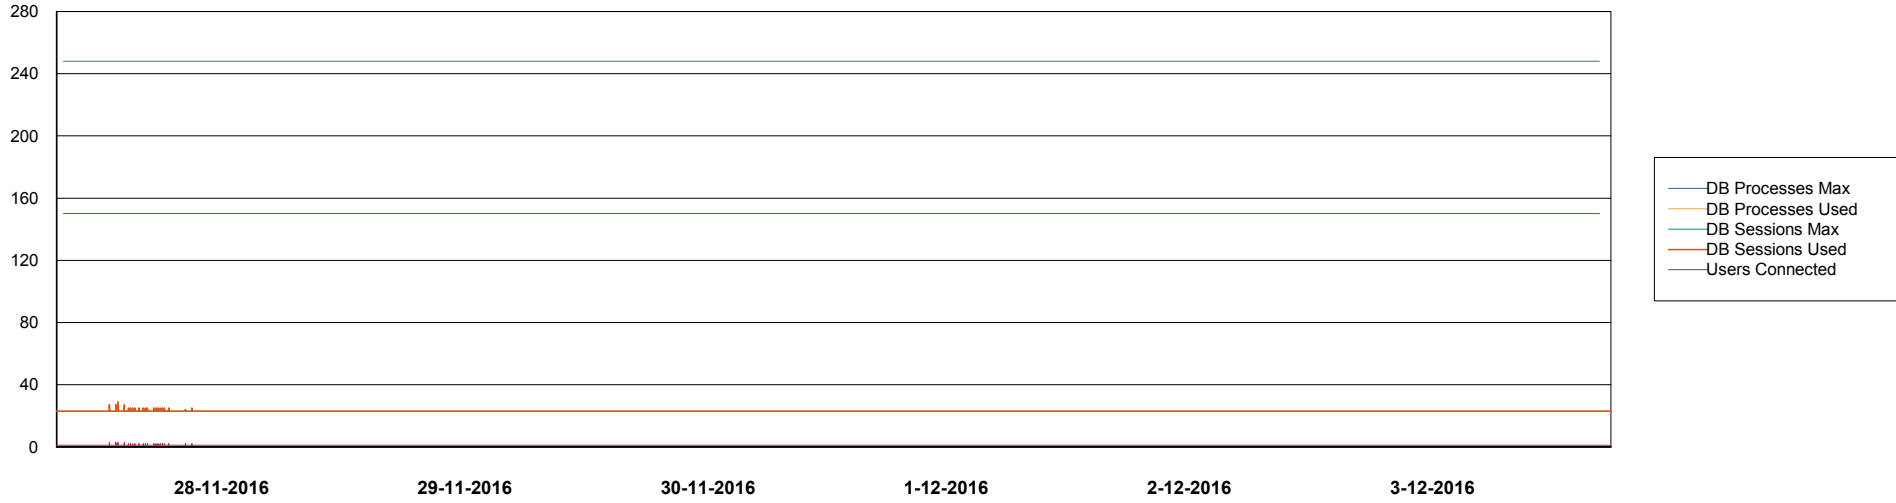

=====

HARDDISK USAGE JWR_PRD_JWR-ODB-02

=====

	Used disk space on / (GB)	Total disk space on / (GB)	Free disk space on / (GB)
3-12-2016	95	251	143
2-12-2016	96	251	143
1-12-2016	96	251	142
30-11-2016	96	251	143
29-11-2016	96	251	142
28-11-2016	96	251	142
27-11-2016	95	251	143

Weekly SLA Customer Report

Customer JWR Production
Database ID 43

DATABASE PERFORMANCE JWRDB_Production

Weekly SLA Customer Report

Customer JWR Production
Database ID 43

=====
DATABASE PERFORMANCE JWRDB_Standby =====
=====

Weekly SLA Customer Report

Customer JWR Production
 Database ID 43

=====
 DATABASE SIZE JWRDB_Production
 =====

Database growth over last month

=====
 DATABASE TABLESPACES JWRDB_Production
 =====

TOTAL DATABASE SIZE PER TABLESPACE