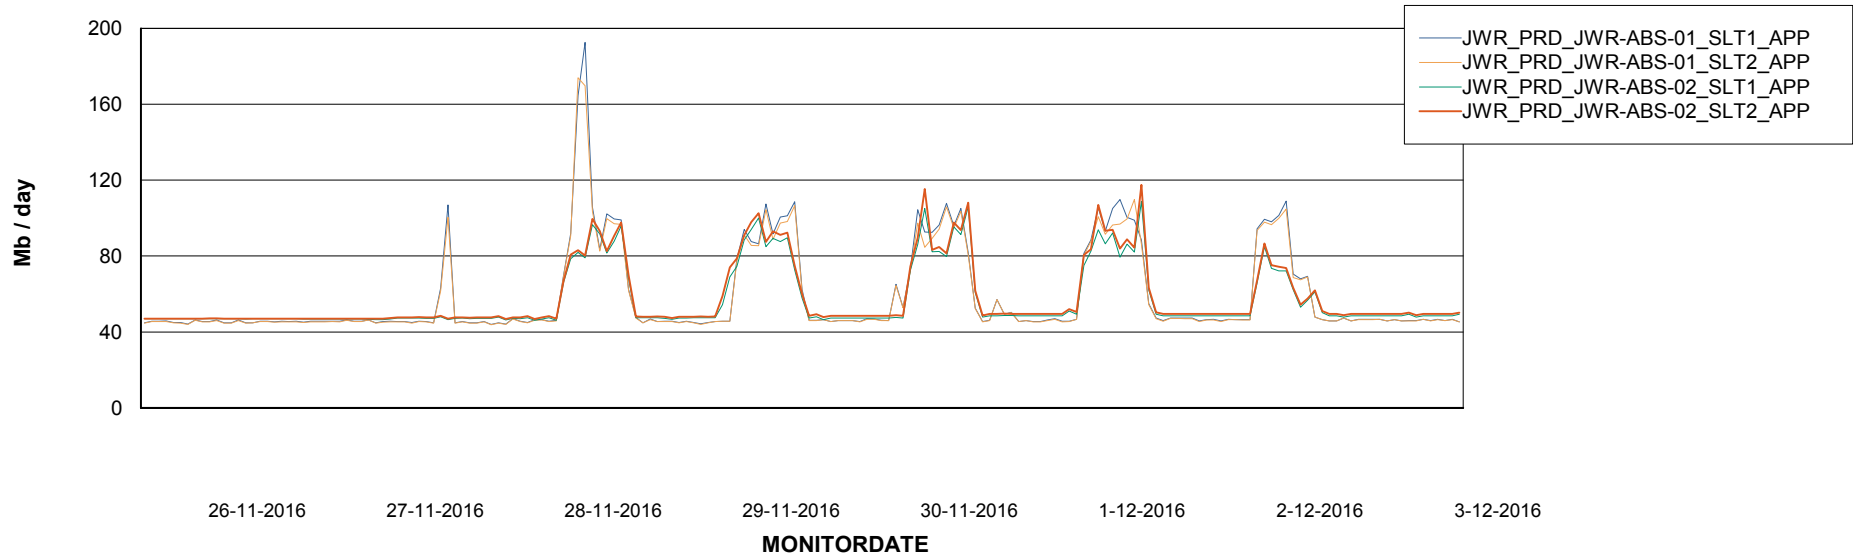

Weekly SLA Customer Report

Customer JWR Production
Database ID 43

Weekly SLA Customer Report

Customer JWR Production
Database ID 43

=====
ABSolute Application Server Services
=====

Disaster per ABS Server

Avg memory used per ABS Server Service

Weekly SLA Customer Report

Customer JWR Production
Database ID 43

=====
ABSolute Application Server Services
=====

Avg users per day per ABS server

Weekly SLA Customer Report

Customer JWR Production
Database ID 43