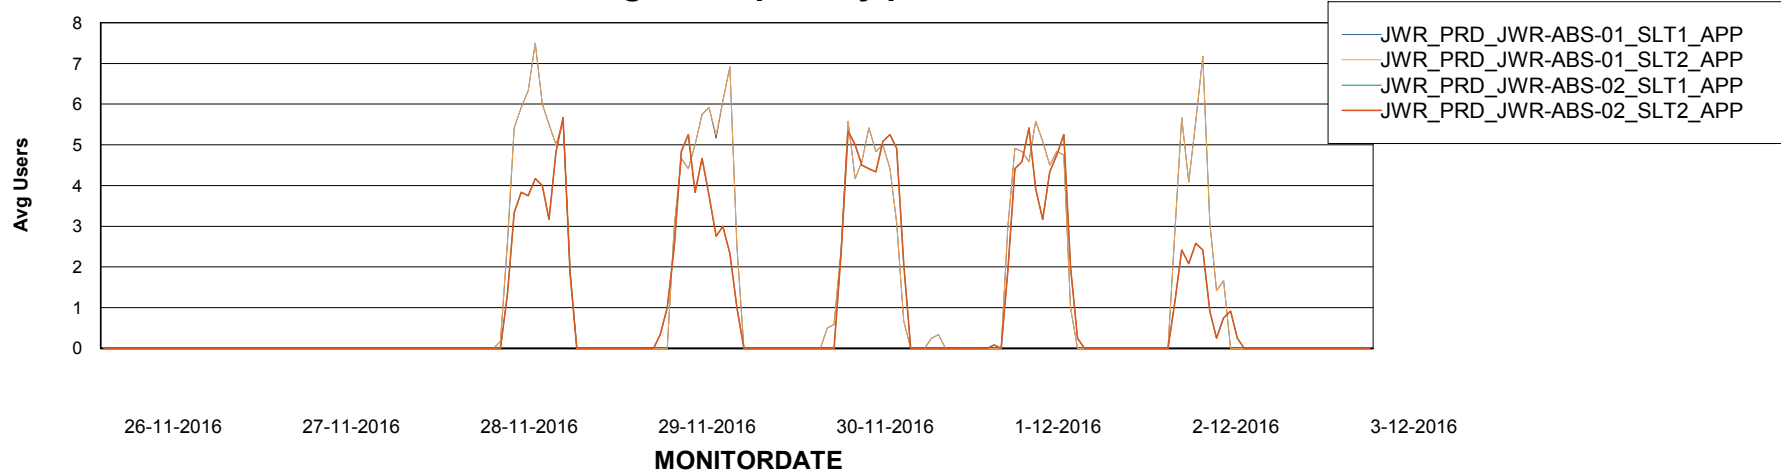

Date	Tablespace Name	Filesize (Gb)	Usedsize (Gb)	Percentage free
3-12-2016	ABSDATA	21	17	19
	INDX	46	36	22
2-12-2016	ABSDATA	21	17	19
	INDX	46	36	22
1-12-2016	ABSDATA	21	17	19
	INDX	46	36	22
30-11-2016	ABSDATA	21	17	19
	INDX	46	36	22
29-11-2016	ABSDATA	21	17	19
	INDX	46	36	22
28-11-2016	ABSDATA	19	17	11
	INDX	46	36	22
27-11-2016	ABSDATA	19	17	11
	INDX	46	36	22

Weekly SLA Customer Report

Customer JWR Production
Database ID 43

Weekly SLA Customer Report

Customer JWR Production
Database ID 43

=====
ABSolute Application Server Services
=====

Disaster per ABS Server

Avg memory used per ABS Server Service

Weekly SLA Customer Report

Customer JWR Production
Database ID 43

=====
ABSolute Application Server Services
=====

Avg users per day per ABS server

Weekly SLA Customer Report

Customer JWR Production
Database ID 43