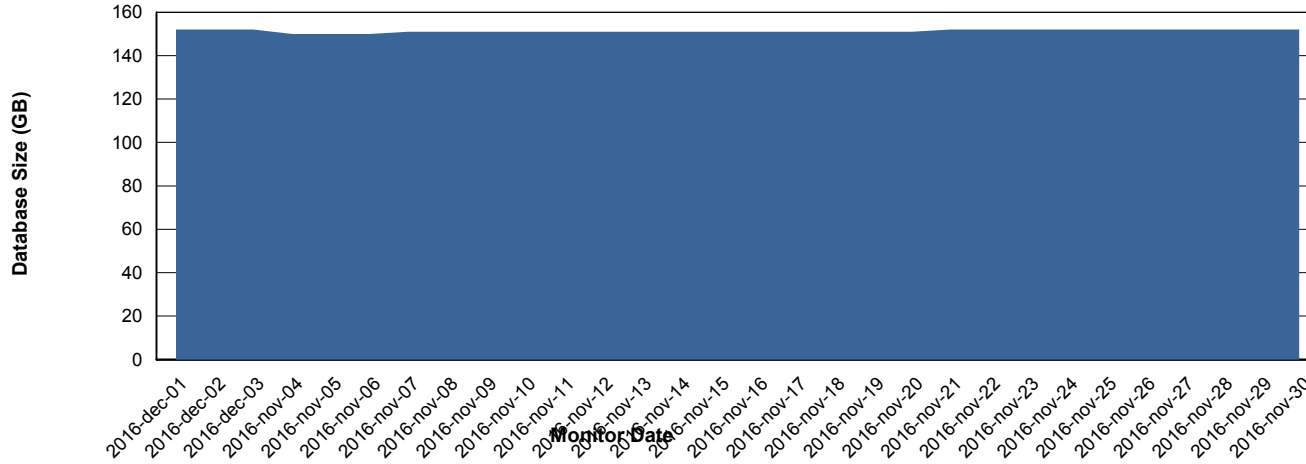

Weekly SLA Customer Report

Customer FIS_Production
Database ID 46

DATABASE PERFORMANCE FISDB_Standby

Weekly SLA Customer Report

Customer FIS_Production
 Database ID 46

=====
 DATABASE SIZE FISDB_Production
 =====

Database growth over last month

=====
 DATABASE TABLESPACES FISDB_Production
 =====

TOTAL DATABASE SIZE PER TABLESPACE

Date	Tablespace Name	Filesize (Gb)	Usedsize (Gb)	Percentage free
3-12-2016	ABSDATA	78	66	15
	INDX	98	83	15
2-12-2016	ABSDATA	78	66	15
	INDX	98	83	15
1-12-2016	ABSDATA	78	66	15
	INDX	98	83	15
30-11-2016	ABSDATA	78	66	15
	INDX	98	83	15
29-11-2016	ABSDATA	78	66	15
	INDX	98	83	15
28-11-2016	ABSDATA	78	66	15
	INDX	98	83	15
27-11-2016	ABSDATA	78	66	15
	INDX	98	83	15