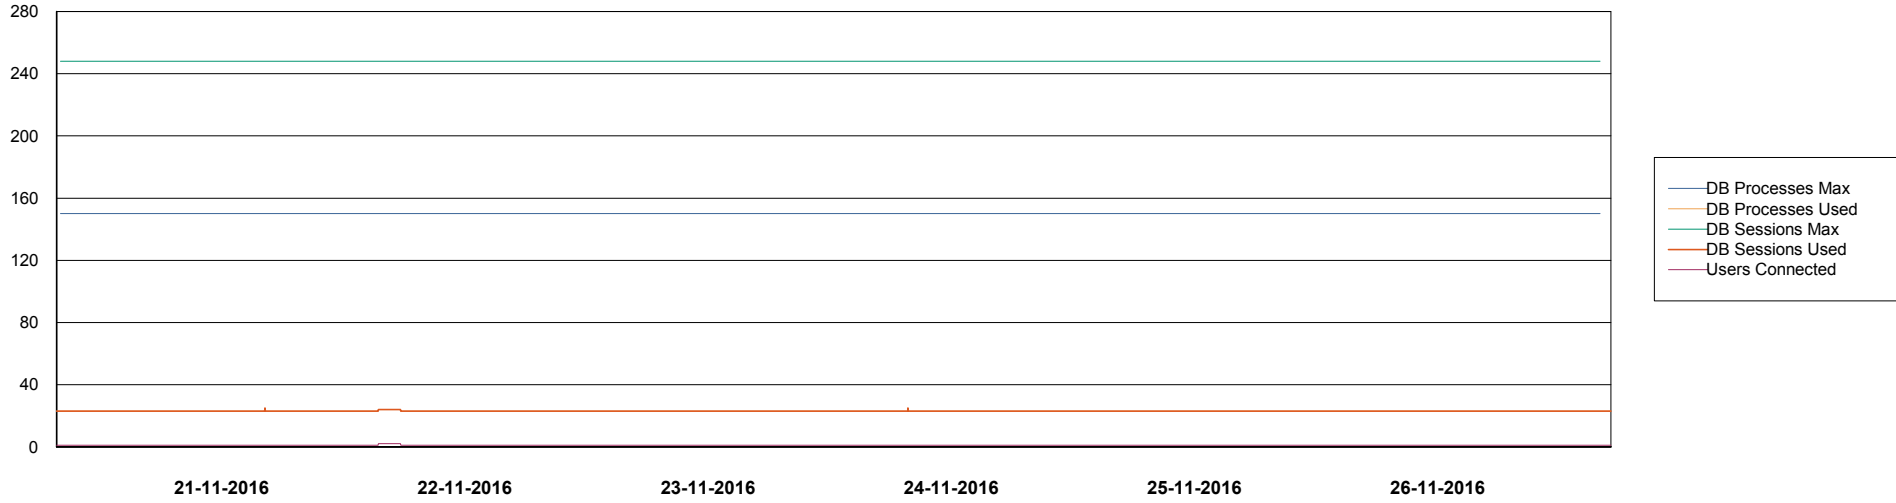

# Weekly SLA Customer Report

---

Customer      WBL\_Production  
Database ID    40

# Weekly SLA Customer Report

Customer WBL\_Production  
Database ID 40

DATABASE PERFORMANCE WBLDB\_Standby