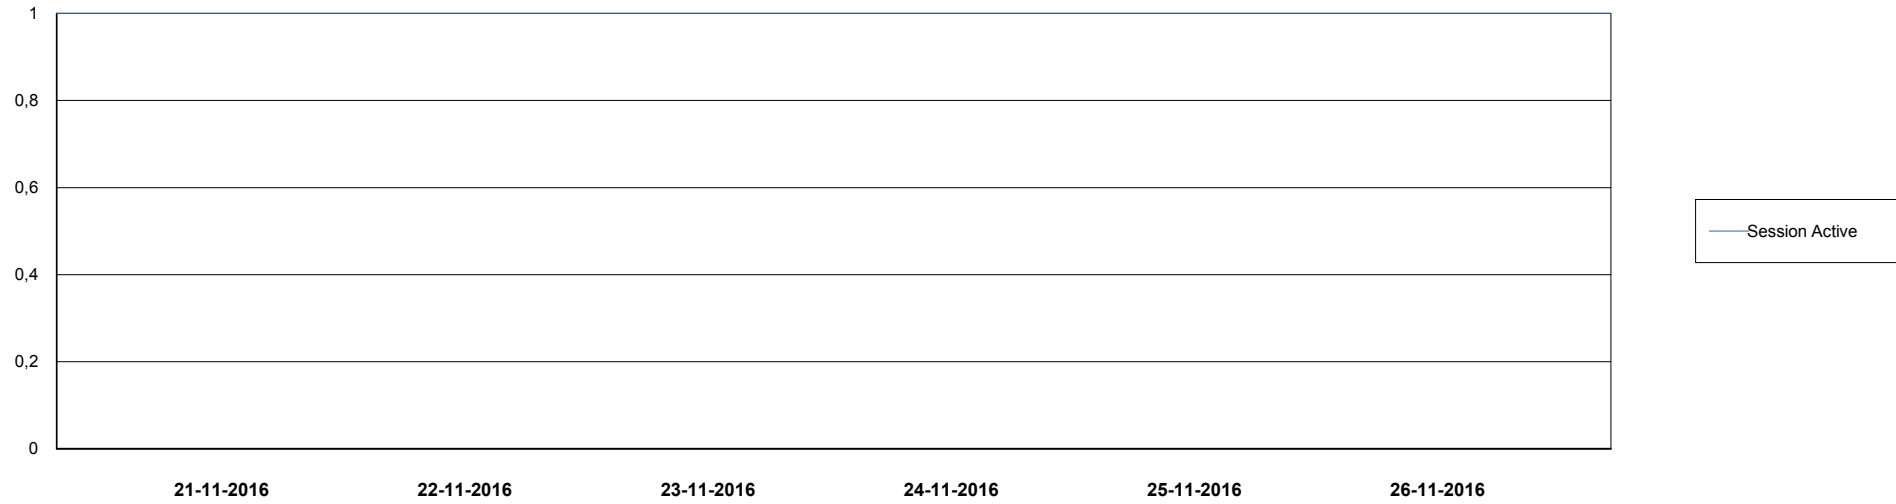

Weekly SLA Customer Report

Customer WBL_Production
Database ID 40

DATABASE PERFORMANCE WBLDB_Standby