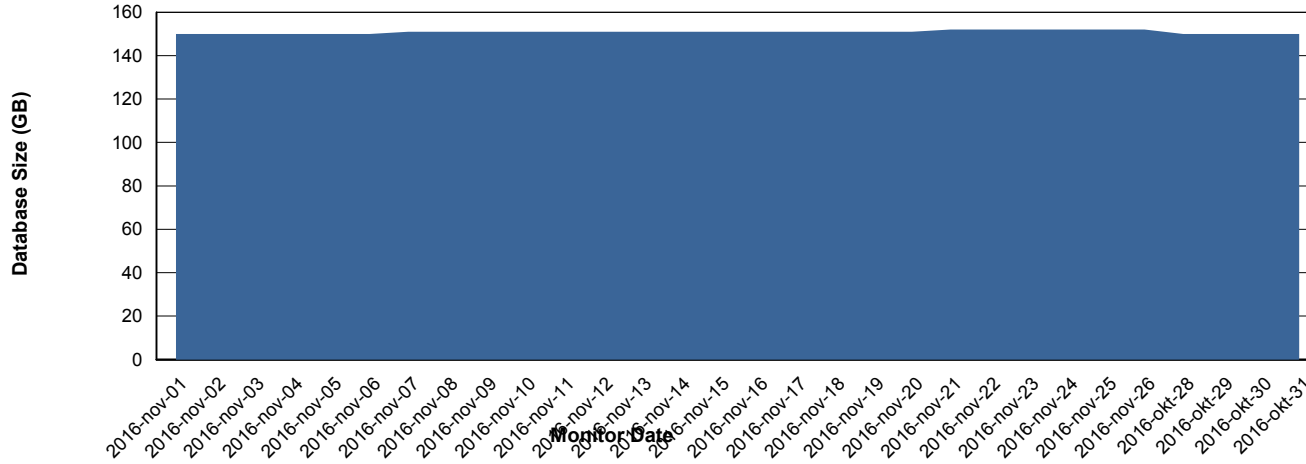

Weekly SLA Customer Report

Customer FIS_Production
Database ID 46

DATABASE PERFORMANCE FISDB_Production

Weekly SLA Customer Report

Customer FIS_Production
Database ID 46

DATABASE PERFORMANCE FISDB_Standby

Weekly SLA Customer Report

Customer FIS_Production
 Database ID 46

=====
 DATABASE SIZE FISDB_Production
 =====

Database growth over last month

=====
 DATABASE TABLESPACES FISDB_Production
 =====

TOTAL DATABASE SIZE PER TABLESPACE

Date	Tablespace Name	Filesize (Gb)	Usedsize (Gb)	Percentage free
26-11-2016	ABSDATA	78	66	15
	INDX	98	82	16
25-11-2016	ABSDATA	78	66	15
	INDX	98	82	16
24-11-2016	ABSDATA	78	66	15
	INDX	98	82	16
23-11-2016	ABSDATA	78	66	15
	INDX	98	82	16
22-11-2016	ABSDATA	78	66	15
	INDX	98	81	17
21-11-2016	ABSDATA	78	66	15
	INDX	98	81	17
20-11-2016	ABSDATA	78	66	15
	INDX	98	81	17