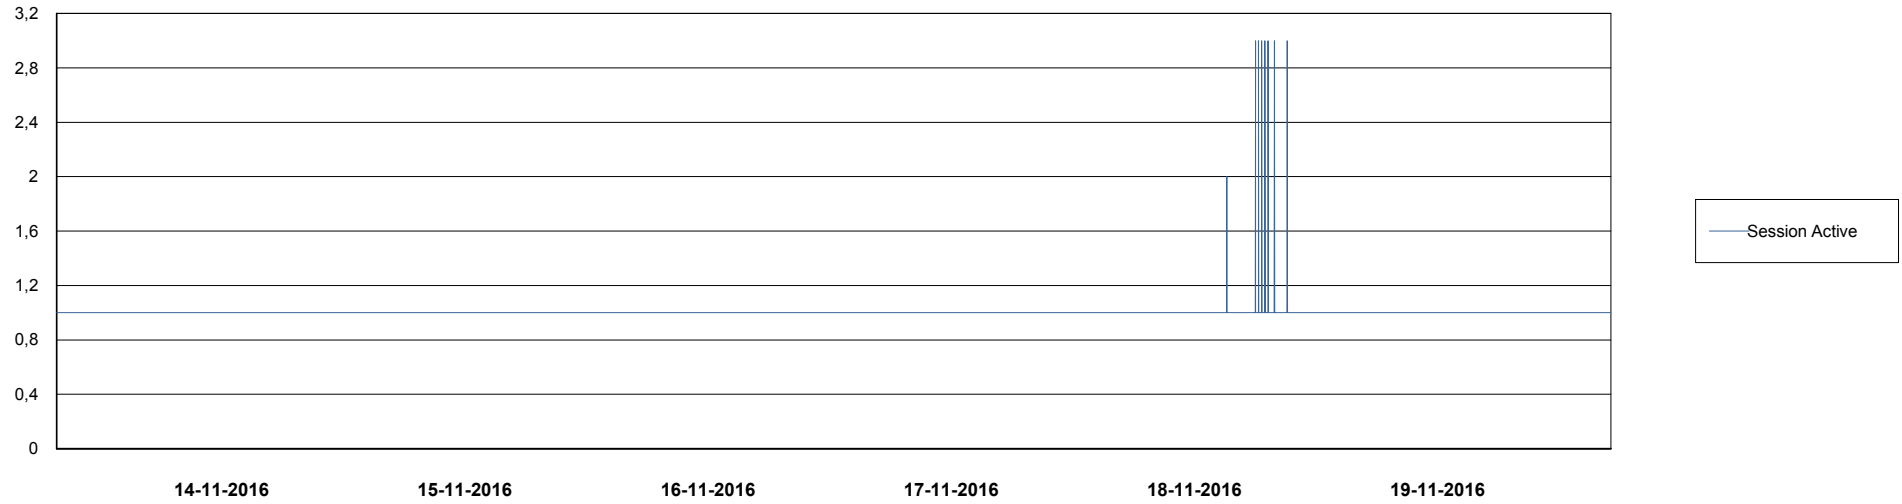

Weekly SLA Customer Report

Customer WBL_Production
Database ID 40

Weekly SLA Customer Report

Customer WBL_Production
Database ID 40

DATABASE PERFORMANCE WBLDB_Standby

Weekly SLA Customer Report

Customer WBL_Production
Database ID 40