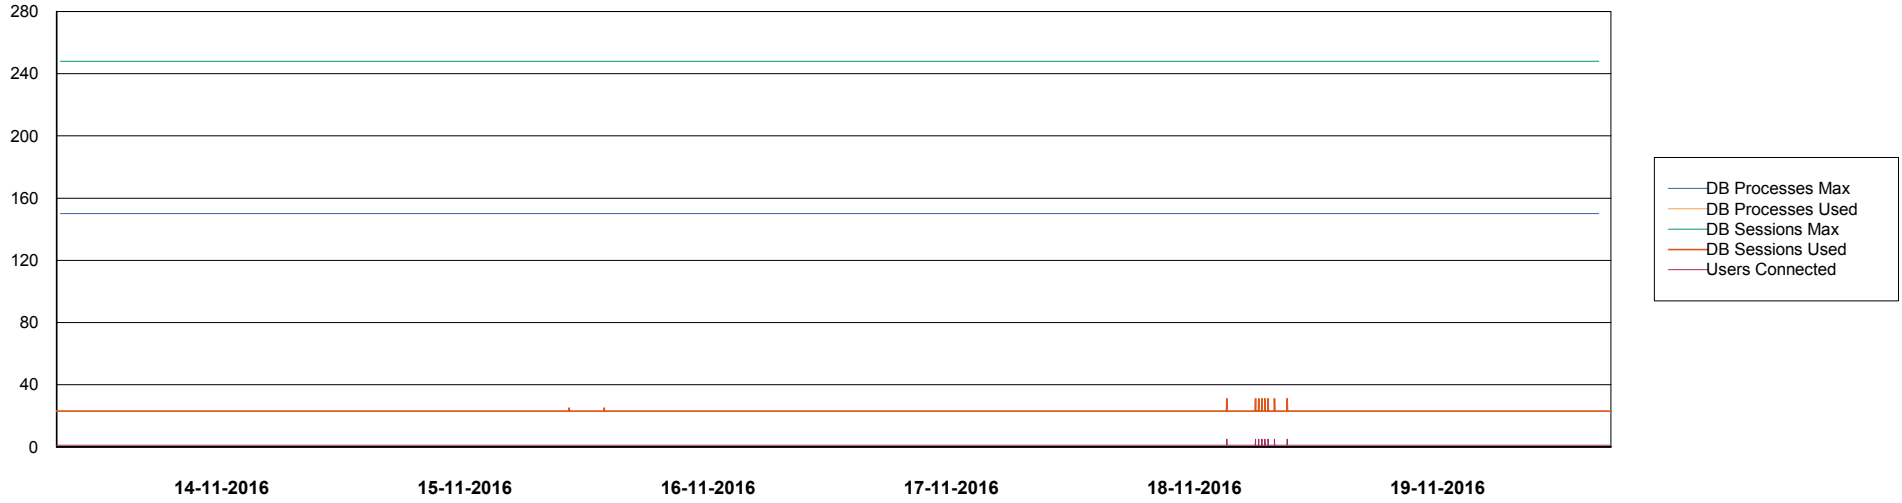

Weekly SLA Customer Report

Customer WBL_Production
Database ID 40

Weekly SLA Customer Report

Customer WBL_Production
Database ID 40

DATABASE PERFORMANCE WBLDB_Standby

Weekly SLA Customer Report

Customer WBL_Production
Database ID 40