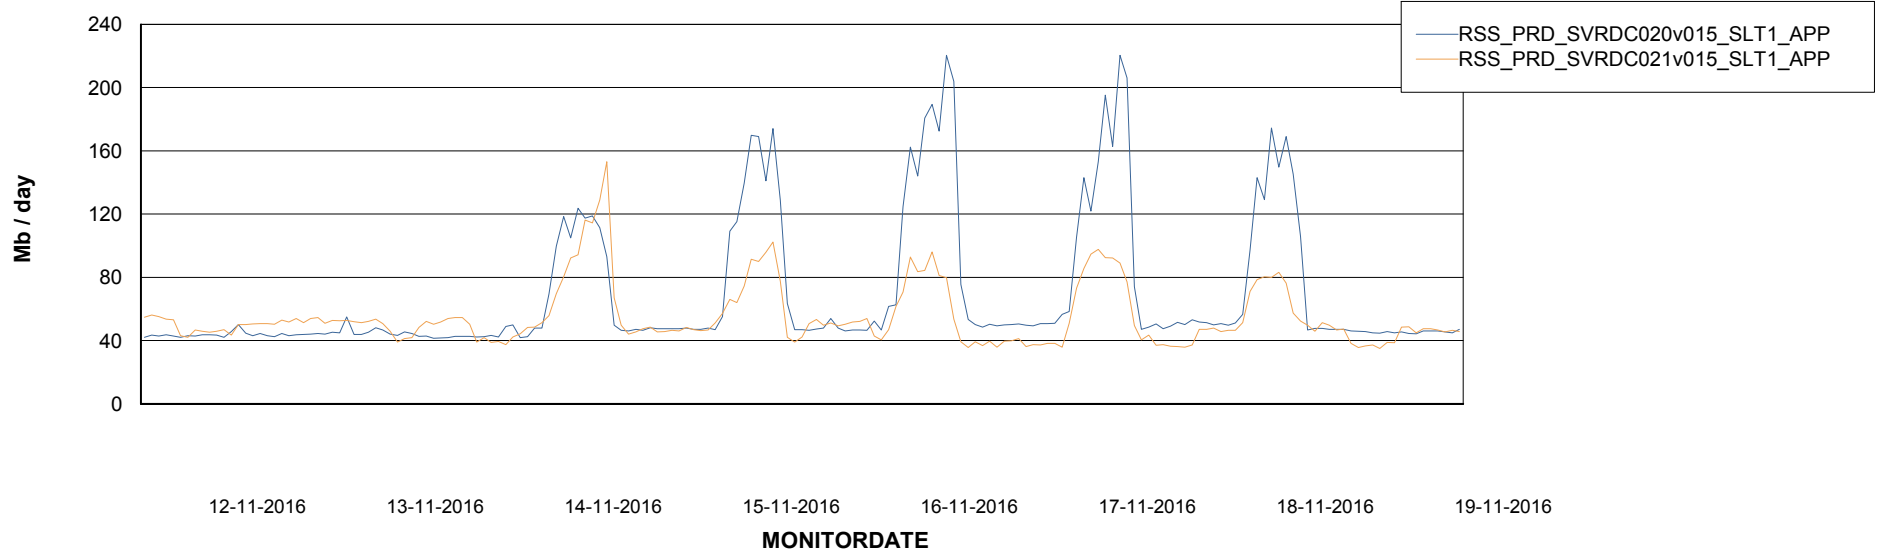

Weekly SLA Customer Report

Customer RSS Production
Database ID 52

=====
STANDBY DATABASE HEALTH RSS Production
=====

Recovery lag for last 7 days

Weekly SLA Customer Report

Customer RSS Production
Database ID 52

=====
ABSolute Application Server Services
=====

Disaster per ABS Server

Avg memory used per ABS Server Service

Weekly SLA Customer Report

Customer RSS Production
Database ID 52

=====
ABSolute Application Server Services
=====