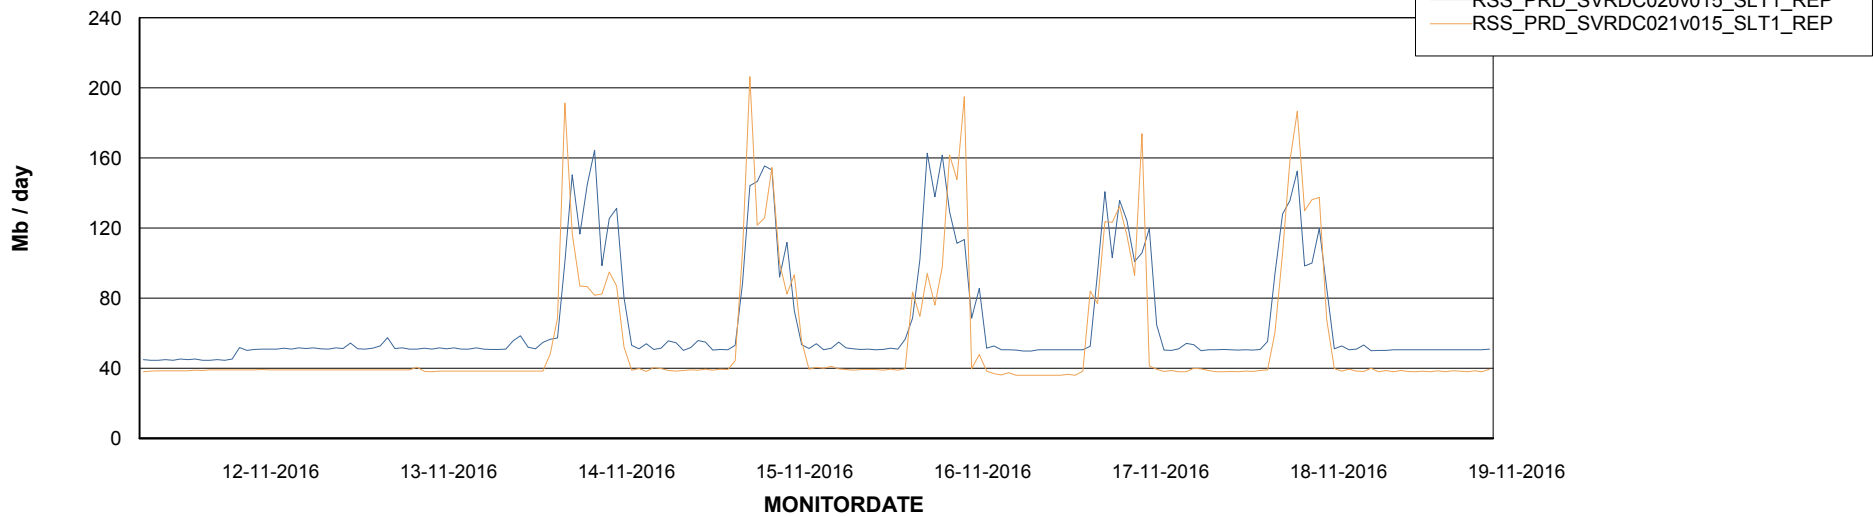

Avg users per day per ABS server

Weekly SLA Customer Report

Customer RSS Production
Database ID 52

=====
ABSolute Application ReportServer Services
=====

Disaster per ReportServer

Avg memory used per ReportServer Service