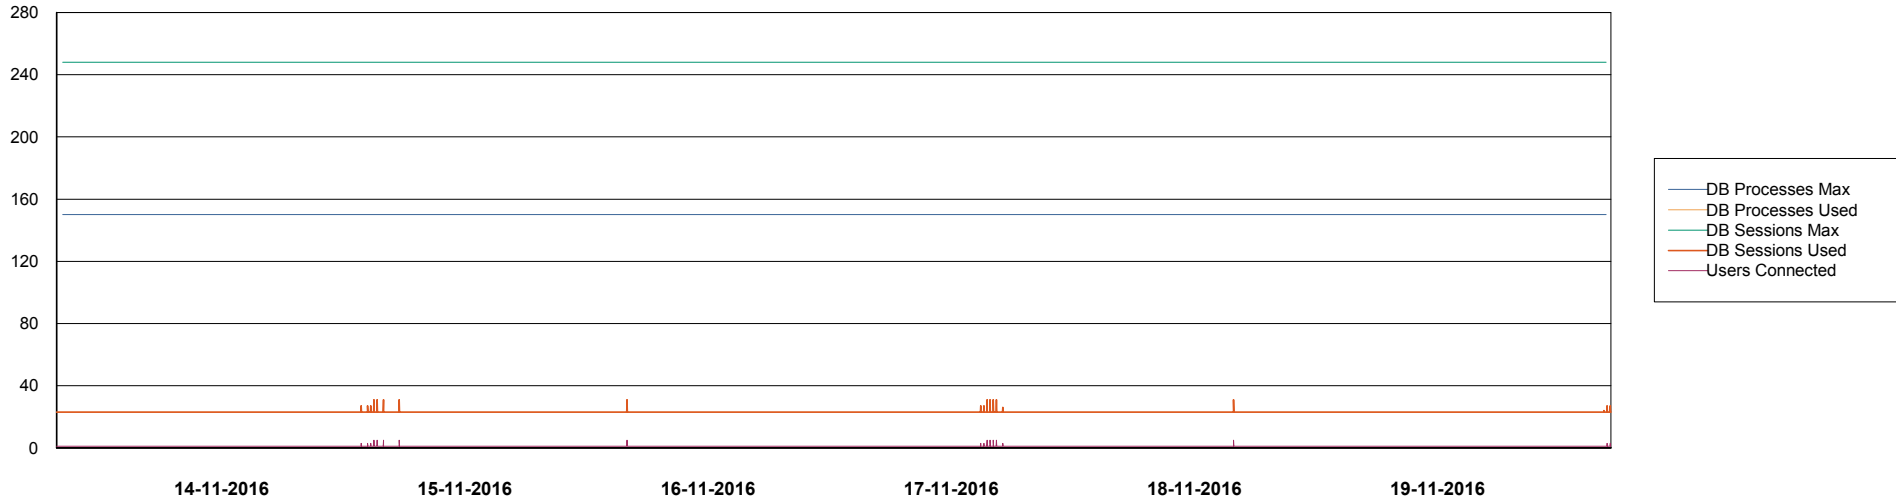

Weekly SLA Customer Report

Customer RSS Production
Database ID 52

DATABASE PERFORMANCE

RSSDB_Production

- DB Processes Max
- DB Processes Used
- DB Sessions Max
- DB Sessions Used
- Users Connected

- Session Active

Weekly SLA Customer Report

Customer RSS Production
Database ID 52

DATABASE PERFORMANCE RSSDB_Standby

Weekly SLA Customer Report

Customer RSS Production
 Database ID 52

=====
 DATABASE SIZE RSSDB_Production
 =====