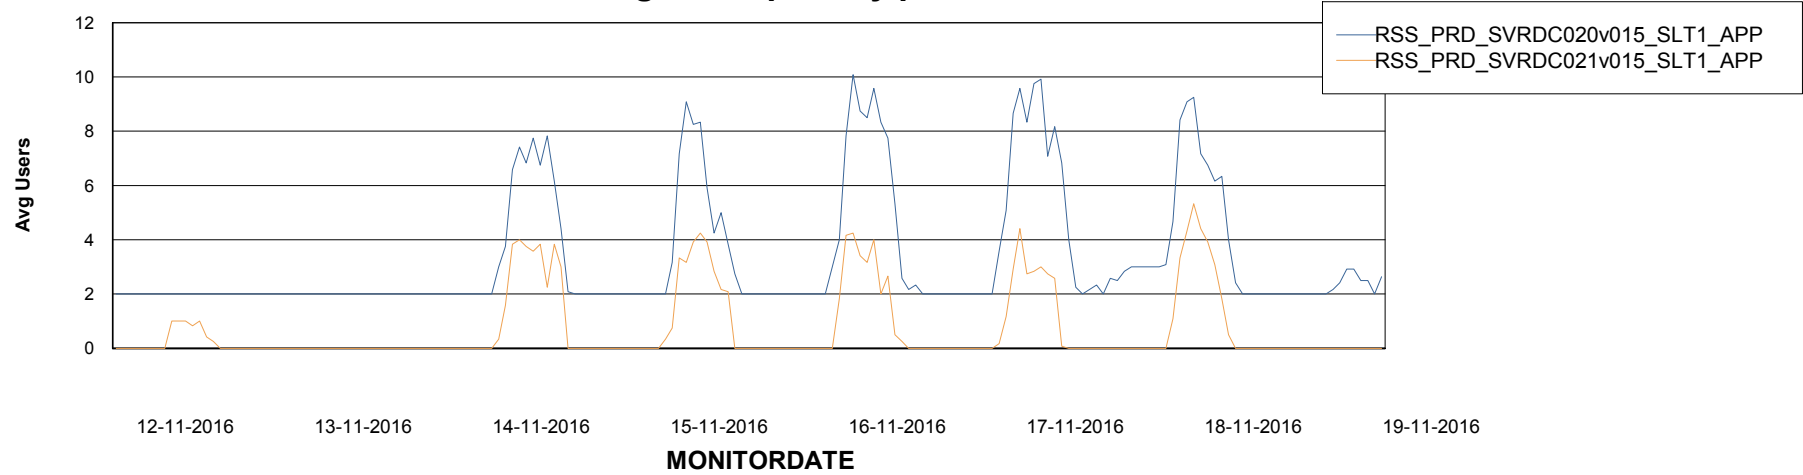

Weekly SLA Customer Report

Customer RSS Production
Database ID 52

=====
ABSolute Application Server Services
=====

Avg users per day per ABS server