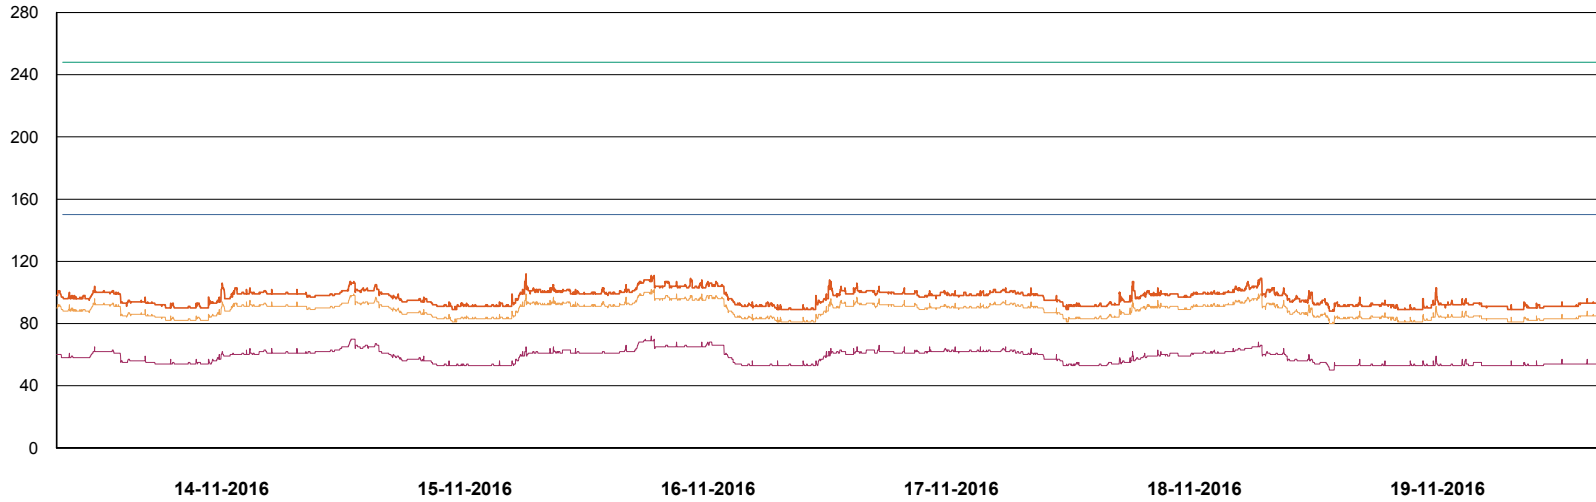

Weekly SLA Customer Report

Customer RSS Production
Database ID 52

HARDDISK USAGE RSS_PRD_SVRDC191v016

	Total disk space on C (GB)	Free disk space on C (GB)	Total disk space on D (GB)	Free disk space on D (GB)
19-11-2016	60	22	200	128
18-11-2016	60	22	200	128
17-11-2016	60	22	200	128
16-11-2016	60	22	200	128
15-11-2016	60	22	200	128
14-11-2016	60	22	200	128
13-11-2016	60	22	200	128

Weekly SLA Customer Report

Customer RSS Production
Database ID 52

DATABASE PERFORMANCE

RSSDB_Production

- DB Processes Max
- DB Processes Used
- DB Sessions Max
- DB Sessions Used
- Users Connected

- Session Active