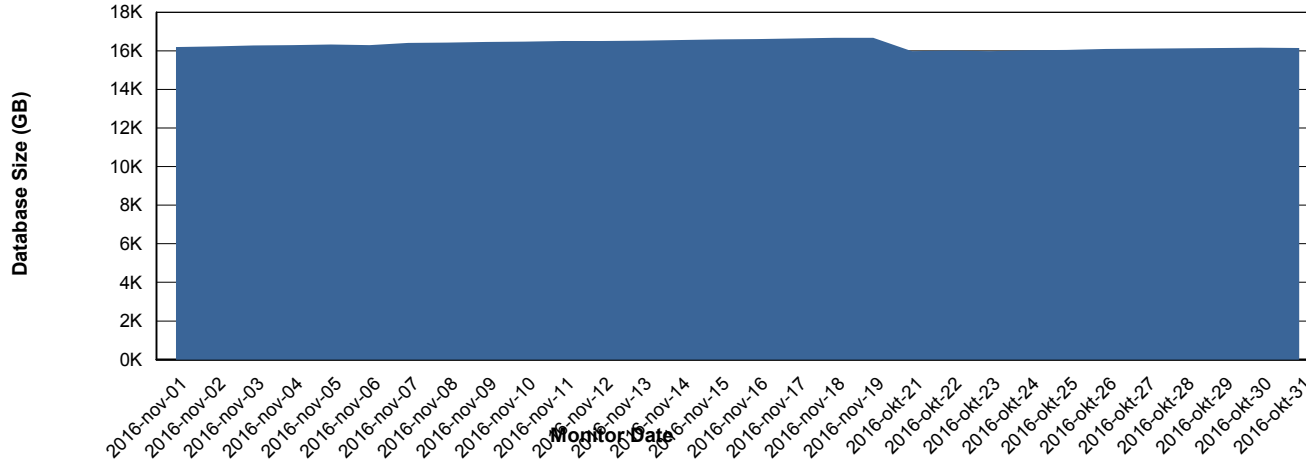

Weekly SLA Customer Report

Customer RSS Production
Database ID 52

DATABASE PERFORMANCE RSSDB_Standby

Weekly SLA Customer Report

Customer RSS Production
 Database ID 52

=====
 DATABASE SIZE RSSDB_Production
 =====

Database growth over last month

=====
 DATABASE TABLESPACES RSSDB_Production
 =====

TOTAL DATABASE SIZE PER TABLESPACE

Date	Tablespace Name	Filesize (Gb)	Usedsize (Gb)	Percentage free
19-11-2016	ABSDATA	8,600	6,237	27
	INDX	10,700	9,101	15
18-11-2016	ABSDATA	8,600	6,236	27
	INDX	10,700	9,099	15
17-11-2016	ABSDATA	8,600	6,212	28
	INDX	10,700	9,091	15
16-11-2016	ABSDATA	8,600	6,196	28
	INDX	10,700	9,078	15
15-11-2016	ABSDATA	8,600	6,195	28
	INDX	10,700	9,049	15
14-11-2016	ABSDATA	8,600	6,179	28
	INDX	10,700	9,045	15
13-11-2016	ABSDATA	8,600	6,154	28
	INDX	10,700	9,041	16