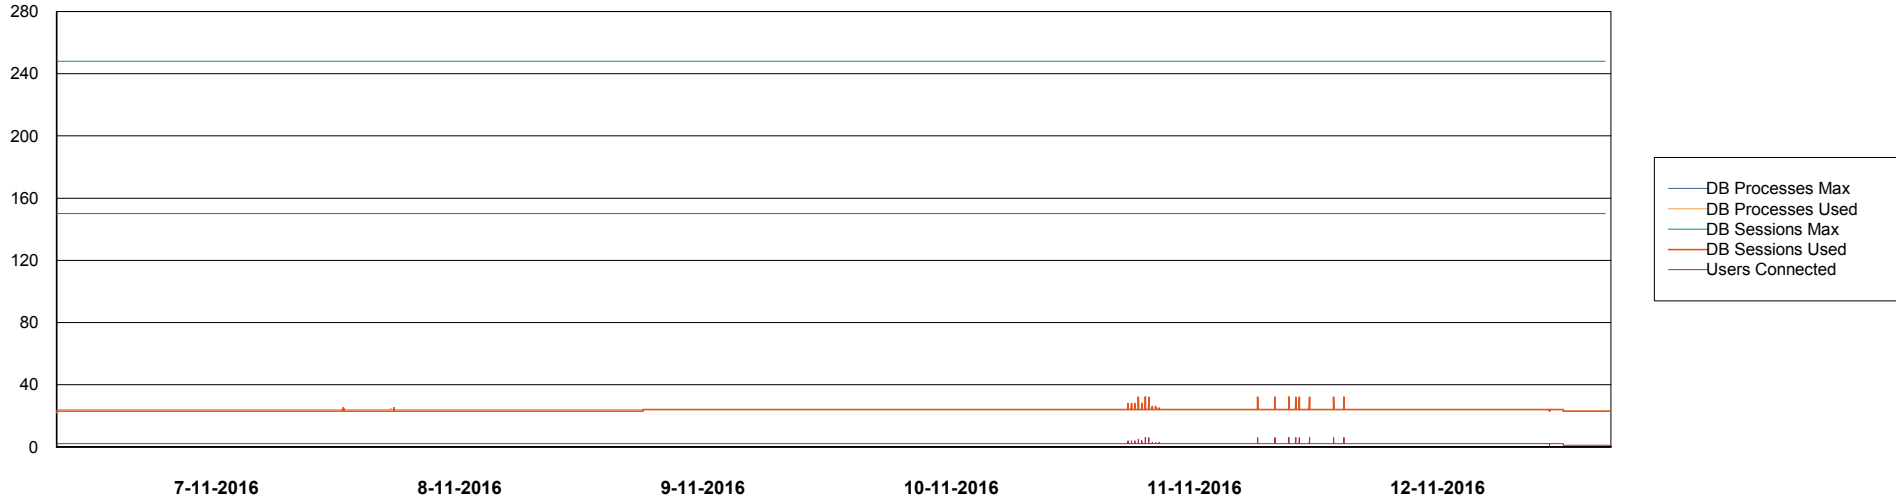

# Weekly SLA Customer Report

---

Customer      WBL\_Production  
Database ID    40

# Weekly SLA Customer Report

Customer WBL\_Production  
Database ID 40

DATABASE PERFORMANCE WBLDB\_Standby