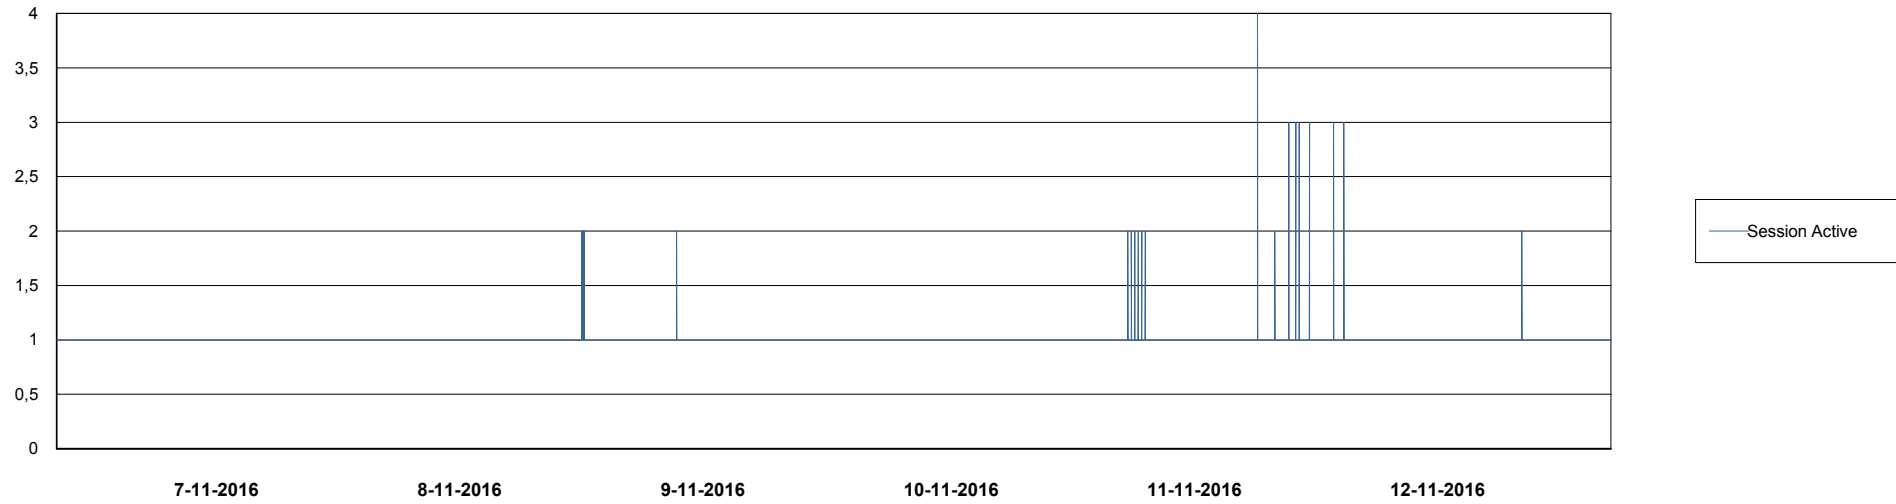

# Weekly SLA Customer Report

---

Customer      WBL\_Production  
Database ID    40

# Weekly SLA Customer Report

Customer WBL\_Production  
Database ID 40

DATABASE PERFORMANCE WBLDB\_Standby