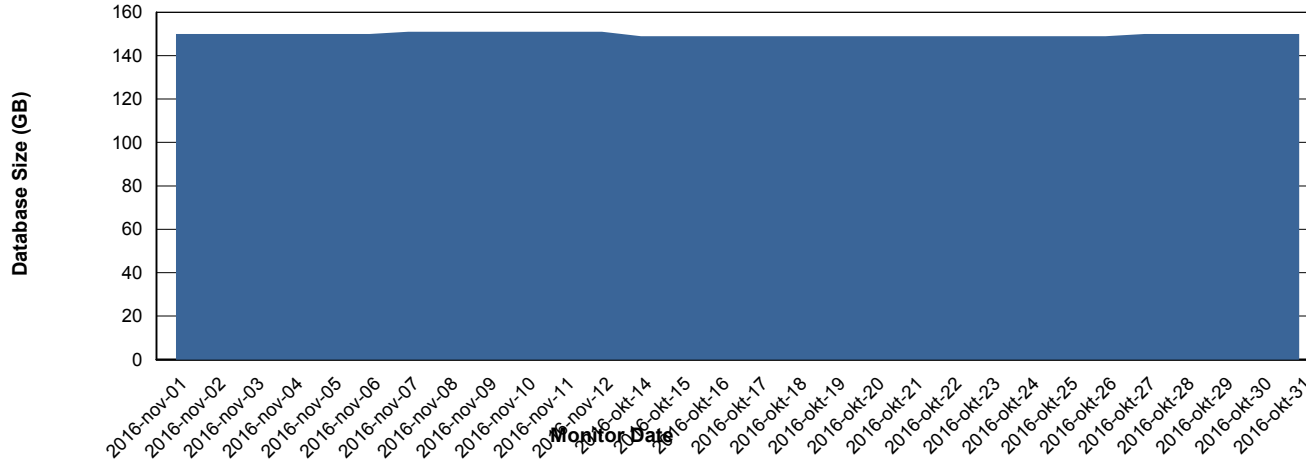

Weekly SLA Customer Report

Customer FIS_Production
Database ID 46

DATABASE PERFORMANCE

FISDB_Production

Weekly SLA Customer Report

Customer FIS_Production
Database ID 46

DATABASE PERFORMANCE FISDB_Standby

Weekly SLA Customer Report

Customer FIS_Production
 Database ID 46

=====
 DATABASE SIZE FISDB_Production
 =====

Database growth over last month

=====
 DATABASE TABLESPACES FISDB_Production
 =====

TOTAL DATABASE SIZE PER TABLESPACE

Date	Tablespace Name	Filesize (Gb)	Usedsize (Gb)	Percentage free
12-11-2016	ABSDATA	78	66	15
	INDX	98	81	17
11-11-2016	ABSDATA	78	66	15
	INDX	98	81	17
10-11-2016	ABSDATA	78	66	15
	INDX	98	81	17
9-11-2016	ABSDATA	78	66	15
	INDX	98	81	17
8-11-2016	ABSDATA	78	66	15
	INDX	98	81	17
7-11-2016	ABSDATA	78	66	15
	INDX	98	81	17
6-11-2016	ABSDATA	78	66	15
	INDX	98	81	17