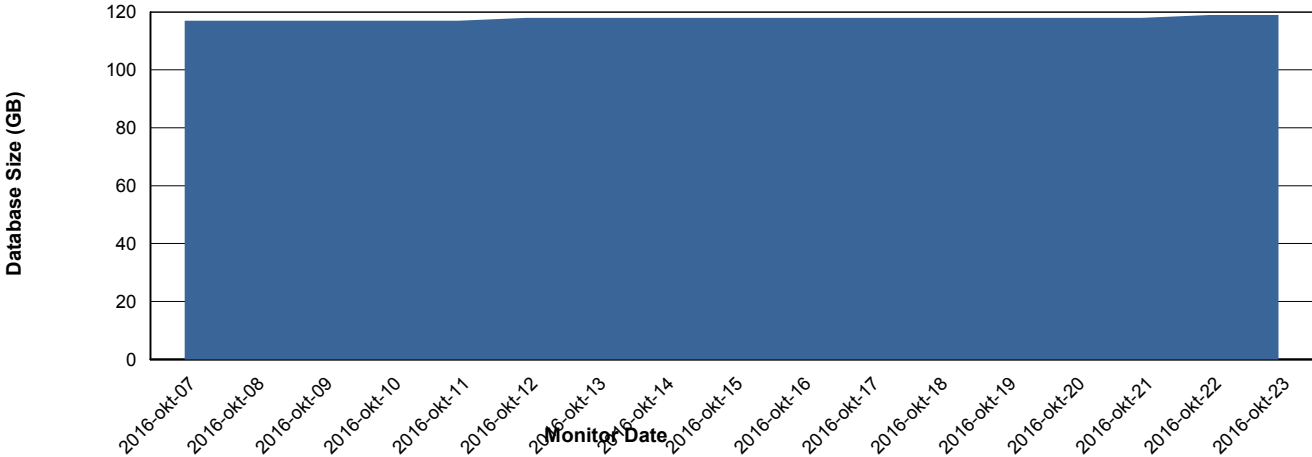

# Weekly SLA Customer Report

Customer NIX\_Production  
Database ID 51

=====  
DATABASE SIZE NIXDB\_Production  
=====

### Database growth over last month