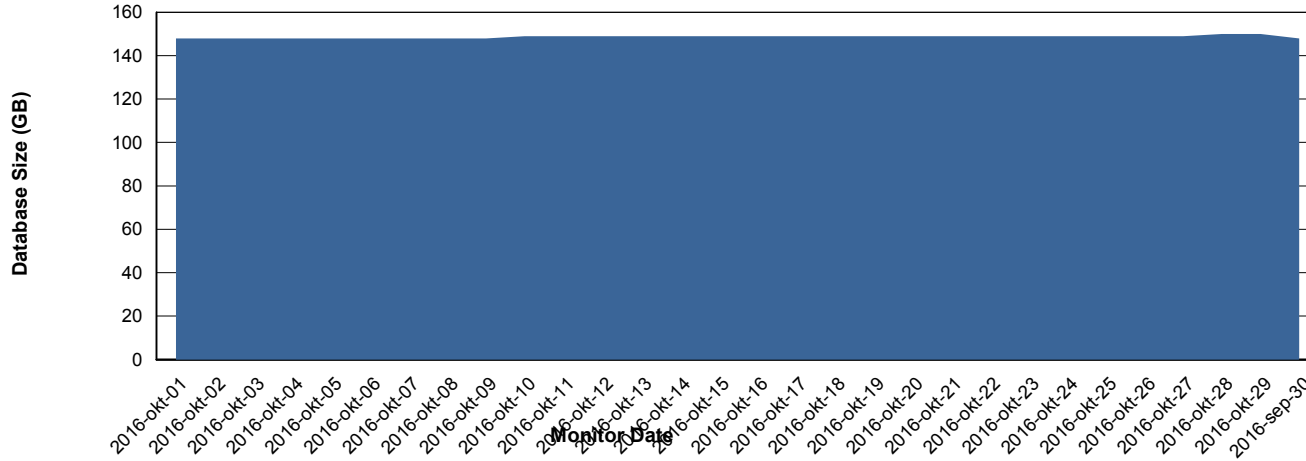

Weekly SLA Customer Report

Customer FIS_Production
Database ID 46

=====
DATABASE PERFORMANCE FISDB_Standby
=====

Weekly SLA Customer Report

Customer FIS_Production
 Database ID 46

=====
 DATABASE SIZE FISDB_Production
 =====

Database growth over last month

=====
 DATABASE TABLESPACES FISDB_Production
 =====

TOTAL DATABASE SIZE PER TABLESPACE

Date	Tablespace Name	Filesize (Gb)	Usedsize (Gb)	Percentage free
29-10-2016	ABSDATA	78	65	17
	INDX	98	80	18
28-10-2016	ABSDATA	78	65	17
	INDX	98	80	18
27-10-2016	ABSDATA	78	65	17
	INDX	98	80	18
26-10-2016	ABSDATA	78	65	17
	INDX	98	80	18
25-10-2016	ABSDATA	78	65	17
	INDX	98	80	18
24-10-2016	ABSDATA	78	65	17
	INDX	98	80	18