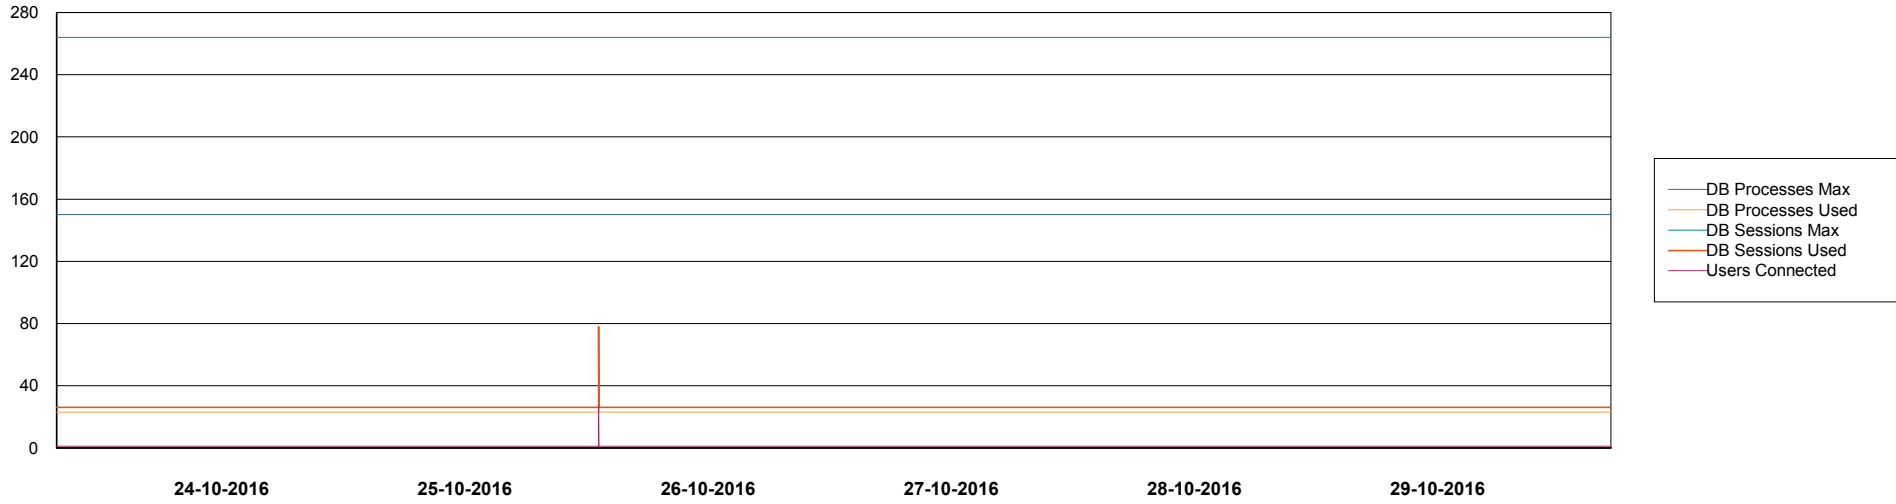

Weekly SLA Customer Report

Customer FIS_Production
Database ID 46

DATABASE PERFORMANCE

FISDB_Production

- DB Processes Max
- DB Processes Used
- DB Sessions Max
- DB Sessions Used
- Users Connected

- Session Active

Weekly SLA Customer Report

Customer FIS_Production
Database ID 46

=====
DATABASE PERFORMANCE FISDB_Standby
=====

Weekly SLA Customer Report

Customer FIS_Production
 Database ID 46

=====
 DATABASE SIZE FISDB_Production
 =====

Database growth over last month

=====
 DATABASE TABLESPACES FISDB_Production
 =====

TOTAL DATABASE SIZE PER TABLESPACE

Date	Tablespace Name	Filesize (Gb)	Usedsize (Gb)	Percentage free
29-10-2016	ABSDATA	78	65	17
	INDX	98	80	18
28-10-2016	ABSDATA	78	65	17
	INDX	98	80	18
27-10-2016	ABSDATA	78	65	17
	INDX	98	80	18
26-10-2016	ABSDATA	78	65	17
	INDX	98	80	18
25-10-2016	ABSDATA	78	65	17
	INDX	98	80	18
24-10-2016	ABSDATA	78	65	17
	INDX	98	80	18