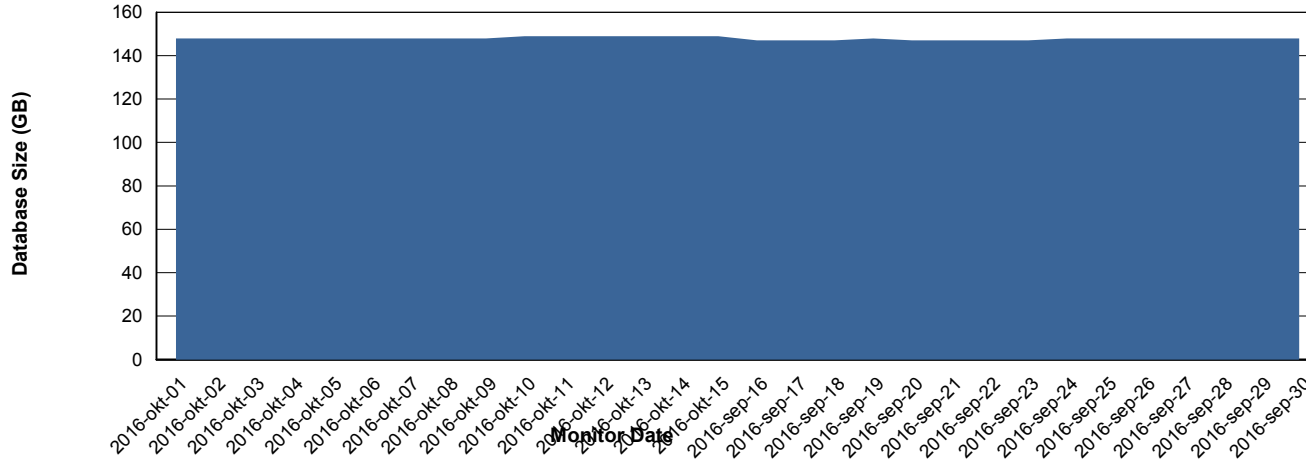

Weekly SLA Customer Report

Customer FIS_Production
Database ID 46

DATABASE PERFORMANCE FISDB_Standby

Weekly SLA Customer Report

Customer FIS_Production
 Database ID 46

=====
 DATABASE SIZE FISDB_Production
 =====

Database growth over last month

=====
 DATABASE TABLESPACES FISDB_Production
 =====

TOTAL DATABASE SIZE PER TABLESPACE

Date	Tablespace Name	Filesize (Gb)	Usedsize (Gb)	Percentage free
15-10-2016	ABSDATA	78	65	17
	INDX	98	80	18
14-10-2016	ABSDATA	78	65	17
	INDX	98	80	18
13-10-2016	ABSDATA	78	65	17
	INDX	98	80	18
12-10-2016	ABSDATA	78	65	17
	INDX	98	80	18
11-10-2016	ABSDATA	78	65	17
	INDX	98	80	18
10-10-2016	ABSDATA	78	65	17
	INDX	98	80	18
9-10-2016	ABSDATA	78	65	17
	INDX	98	80	18