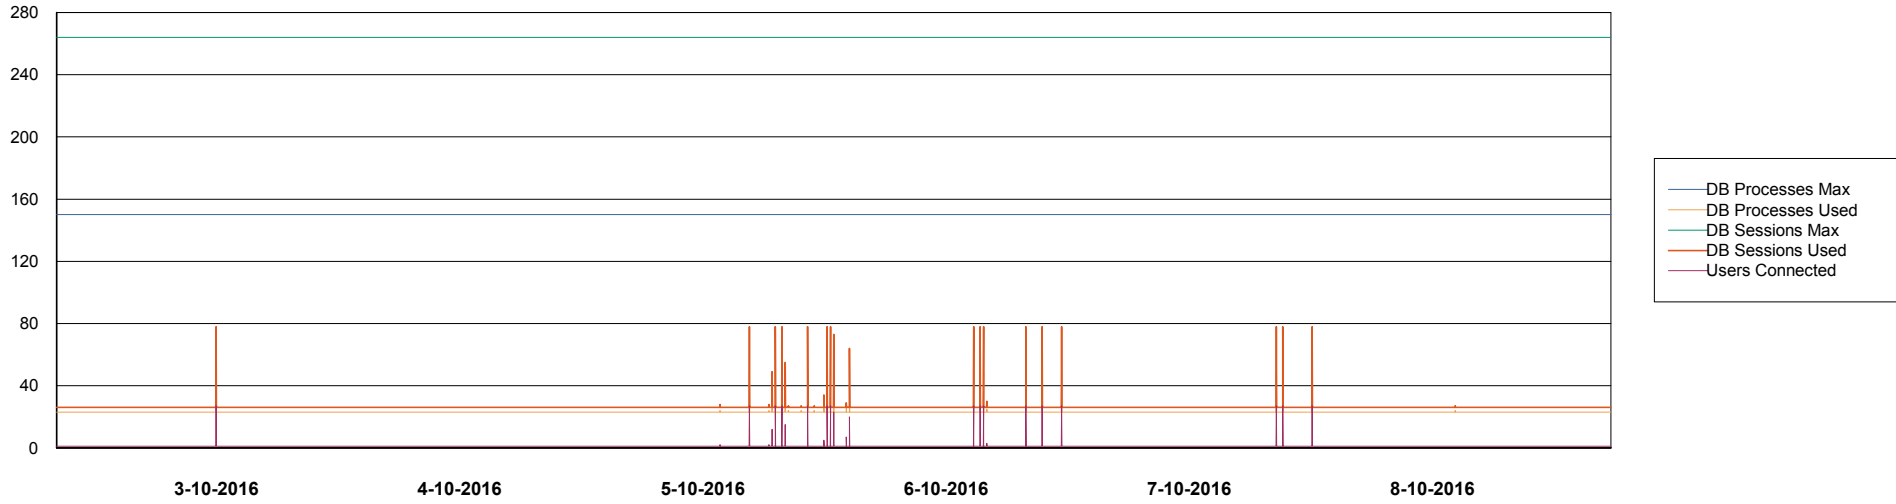

=====
DATABASE PERFORMANCE FISDB_Standby
=====