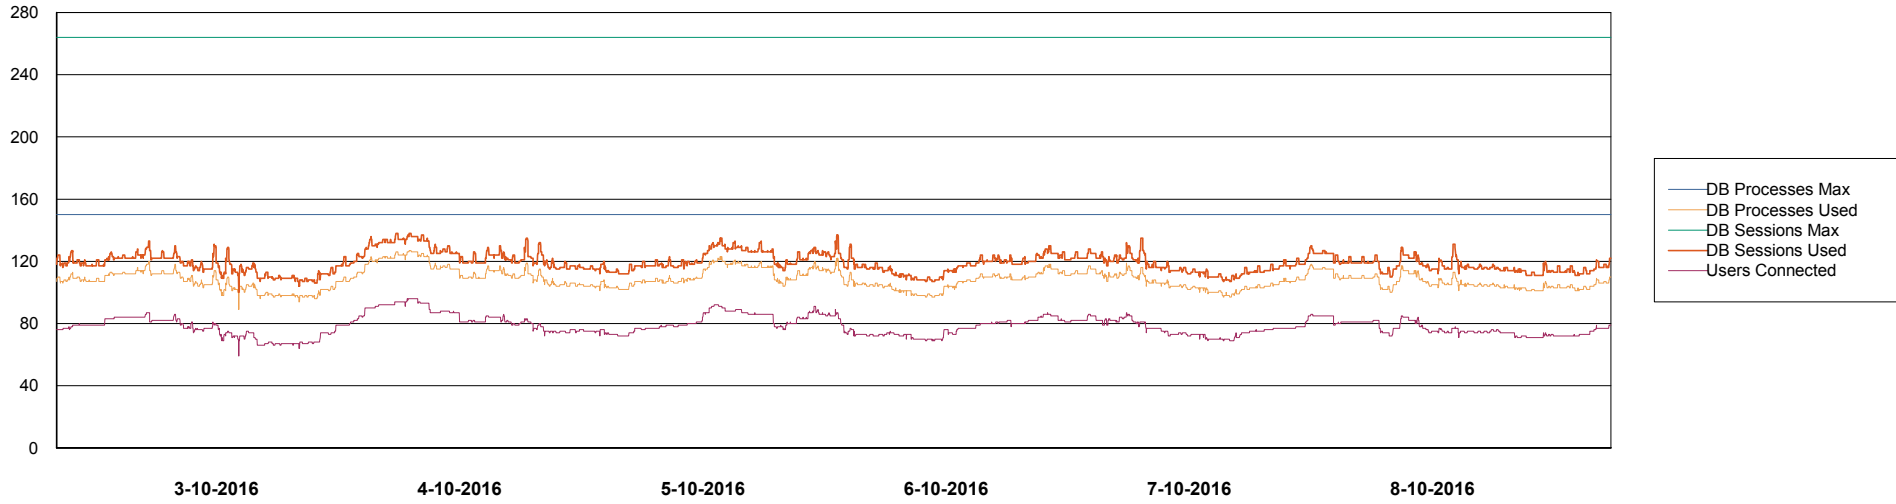

DATABASE PERFORMANCE FISDB_Production