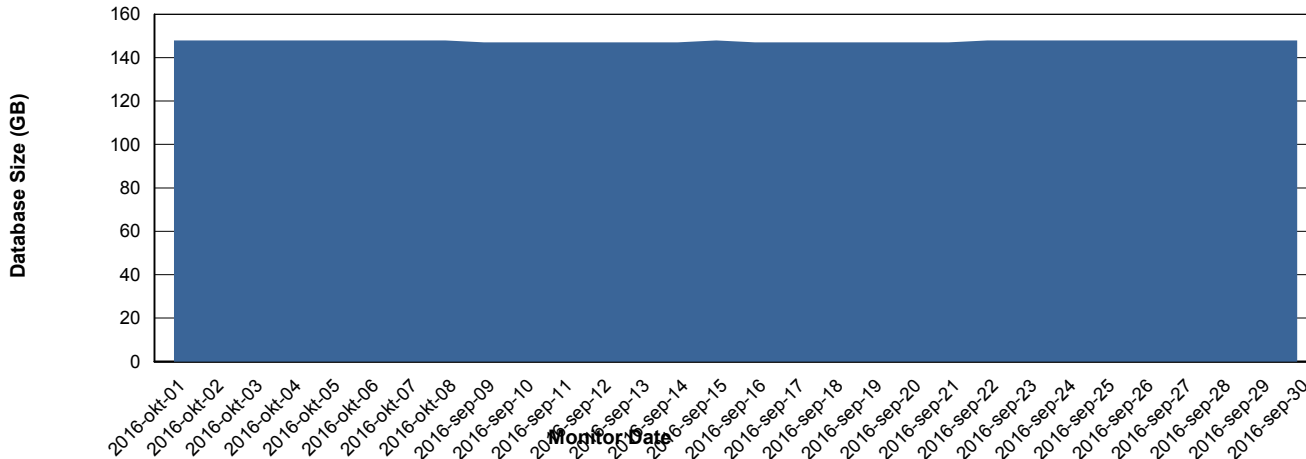

Database growth over last month

=====
DATABASE TABLESPACES FISDB_Production
=====

TOTAL DATABASE SIZE PER TABLESPACE

Date	Tablespace Name	Filesize (Gb)	Usedsize (Gb)	Percentage free
8-10-2016	ABSDATA	78	65	17
	INDX	98	80	18
7-10-2016	ABSDATA	78	65	17
	INDX	98	80	18
6-10-2016	ABSDATA	78	65	17
	INDX	98	80	18
5-10-2016	ABSDATA	78	65	17
	INDX	98	80	18
4-10-2016	ABSDATA	78	65	17
	INDX	98	80	18
3-10-2016	ABSDATA	78	65	17
	INDX	98	80	18
2-10-2016	ABSDATA	76	65	14
	INDX	98	80	18