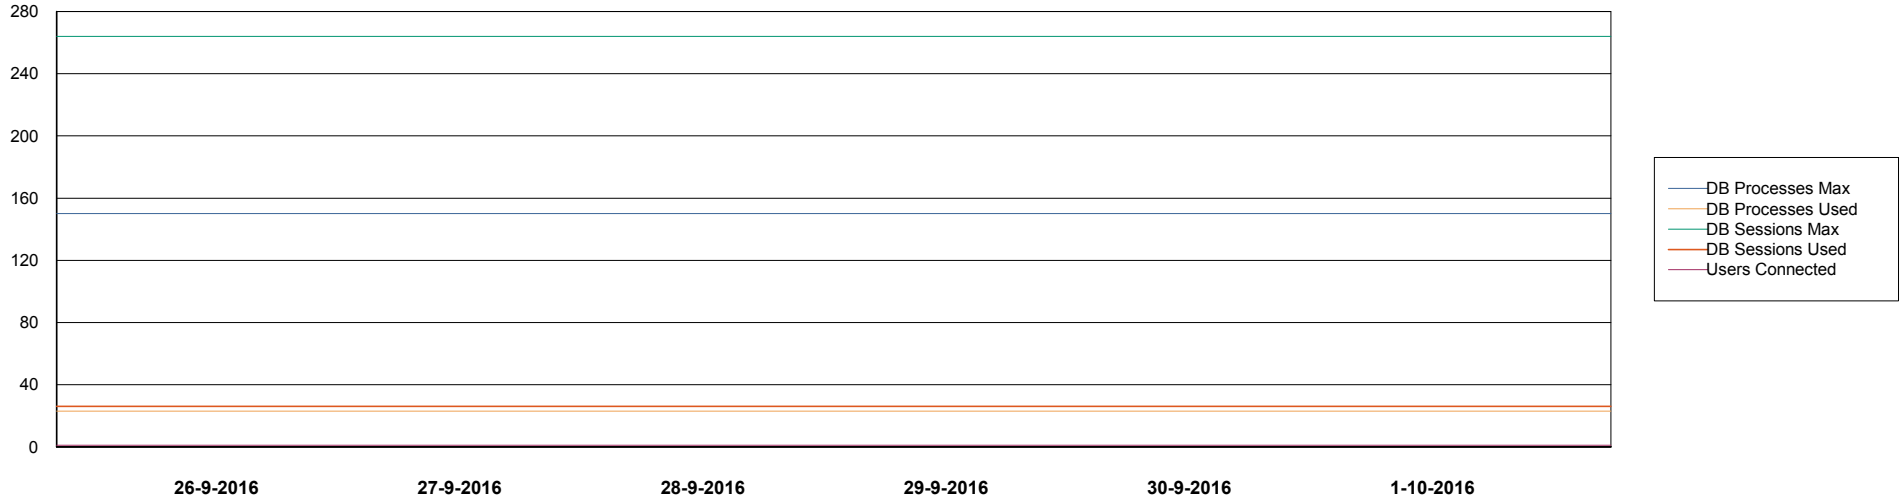

Weekly SLA Customer Report

Customer FIS_Production
Database ID 46

=====
DATABASE PERFORMANCE FISDB_Production
=====

Weekly SLA Customer Report

Customer FIS_Production
Database ID 46

=====
DATABASE PERFORMANCE FISDB_Standby
=====

Weekly SLA Customer Report

Customer FIS_Production
 Database ID 46

=====
 DATABASE SIZE FISDB_Production
 =====

Database growth over last month

=====
 DATABASE TABLESPACES FISDB_Production
 =====

TOTAL DATABASE SIZE PER TABLESPACE