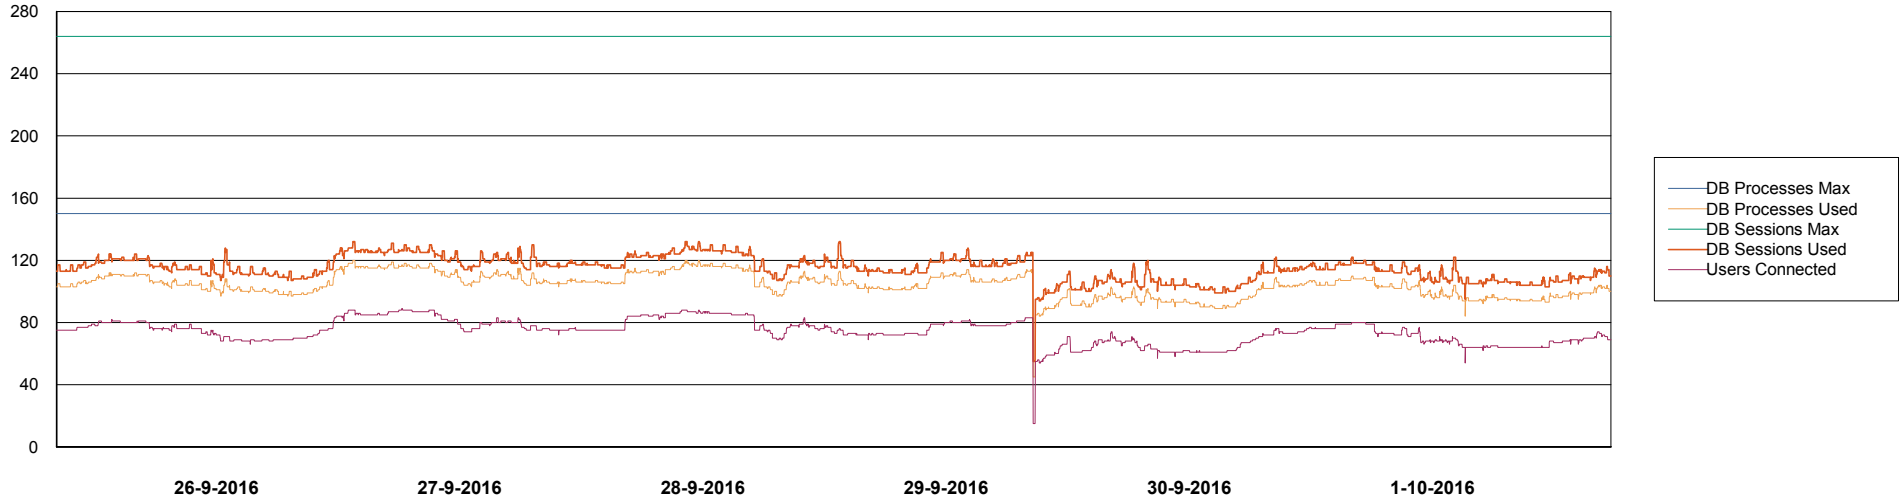

=====
 HARDDISK USAGE FIS_PRD_ORACLE2
 =====

	Total disk space on C (GB)	Free disk space on C (GB)	Total disk space on L (GB)	Free disk space on L (GB)	Total disk space on O (GB)	Free disk space on O (GB)
1-10-2016	279	219	279	78	373	124
30-9-2016	279	219	279	77	373	124
29-9-2016	279	219	279	77	373	124
28-9-2016	279	219	279	75	373	124
27-9-2016	279	219	279	74	373	124
26-9-2016	279	219	279	74	373	124
25-9-2016	279	219	279	74	373	124

Weekly SLA Customer Report

Customer FIS_Production
Database ID 46

=====
DATABASE PERFORMANCE FISDB_Production
=====

Weekly SLA Customer Report

Customer FIS_Production
Database ID 46

=====
DATABASE PERFORMANCE FISDB_Standby
=====