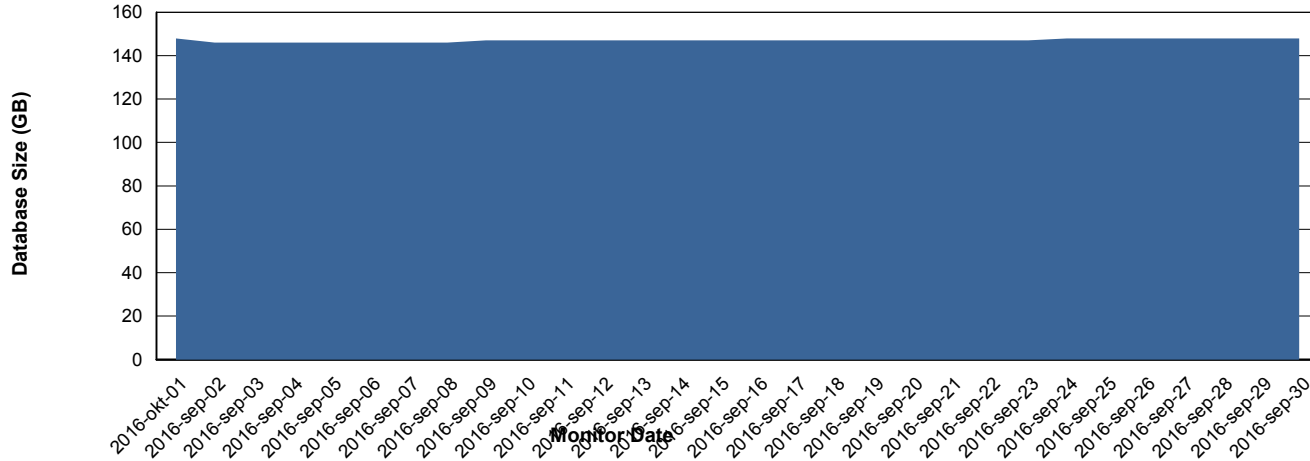

Weekly SLA Customer Report

Customer FIS_Production
Database ID 46

=====
DATABASE PERFORMANCE FISDB_Production
=====

Weekly SLA Customer Report

Customer FIS_Production
Database ID 46

=====
DATABASE PERFORMANCE FISDB_Standby
=====

Weekly SLA Customer Report

Customer FIS_Production
 Database ID 46

=====
 DATABASE SIZE FISDB_Production
 =====

Database growth over last month

=====
 DATABASE TABLESPACES FISDB_Production
 =====

TOTAL DATABASE SIZE PER TABLESPACE