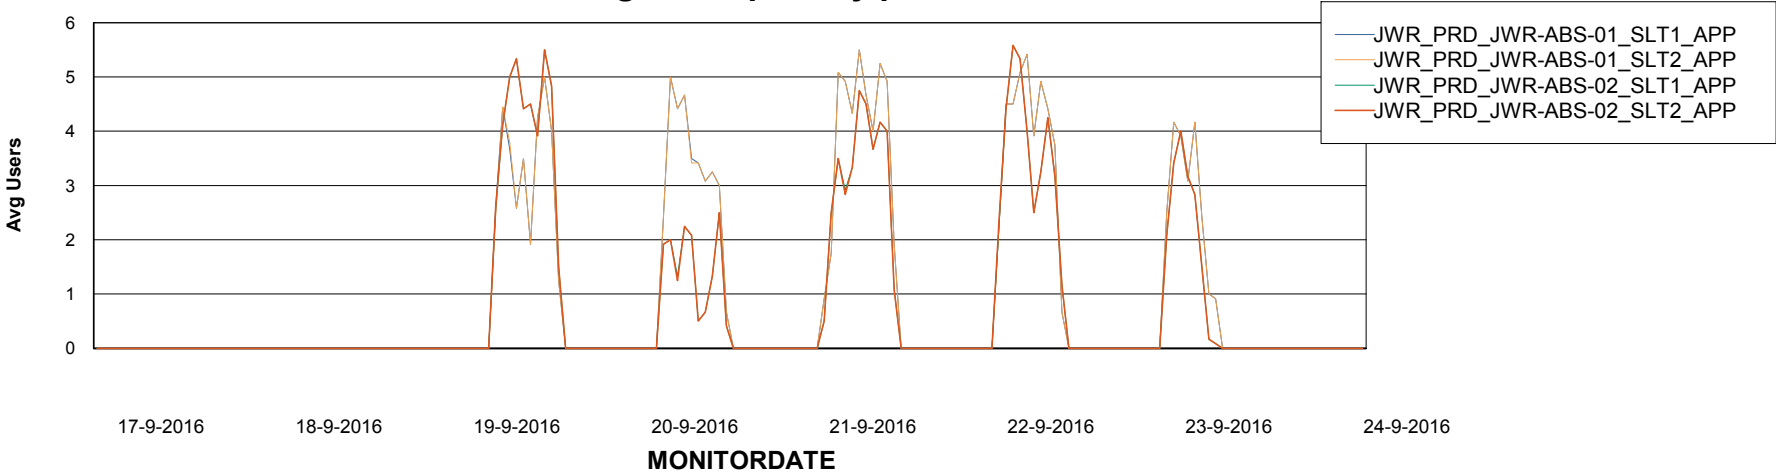

Customer JWR Production
 Database ID 43

=====
 DATABASE SIZE JWRDB_Production
 =====

Database growth over last month

=====
 DATABASE TABLESPACES JWRDB_Production
 =====

TOTAL DATABASE SIZE PER TABLESPACE

Date	Tablespace Name	Filesize (Gb)	Usedsize (Gb)	Percentage free
24-9-2016	ABSDATA	19	16	16
	INDX	46	34	26
23-9-2016	ABSDATA	19	16	16
	INDX	46	34	26
22-9-2016	ABSDATA	19	16	16
	INDX	46	34	26
21-9-2016	ABSDATA	19	16	16
	INDX	46	34	26
20-9-2016	ABSDATA	19	16	16
	INDX	46	34	26
19-9-2016	ABSDATA	19	16	16
	INDX	46	34	26
18-9-2016	ABSDATA	19	16	16
	INDX	46	34	26

Weekly SLA Customer Report

Customer JWR Production
Database ID 43

Weekly SLA Customer Report

Customer JWR Production
Database ID 43

ABSSolute Application Server Services

Disaster per ABS Server

Avg memory used per ABS Server Service

Weekly SLA Customer Report

Customer JWR Production
Database ID 43

=====
ABSolute Application Server Services
=====

Avg users per day per ABS server

Weekly SLA Customer Report

Customer JWR Production
Database ID 43