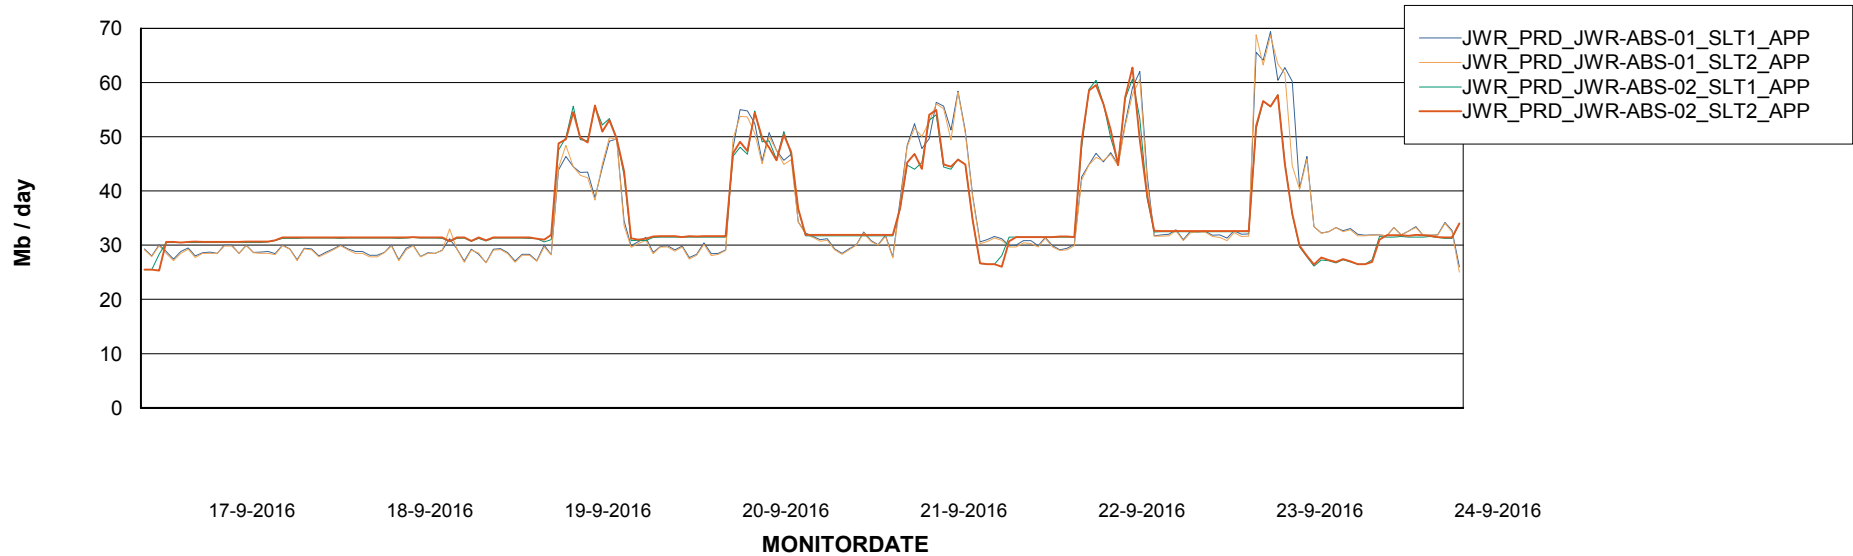

Customer JWR Production
 Database ID 43

=====
 DATABASE SIZE JWRDB_Production
 =====

Database growth over last month

=====
 DATABASE TABLESPACES JWRDB_Production
 =====

TOTAL DATABASE SIZE PER TABLESPACE

Date	Tablespace Name	Filesize (Gb)	Usedsize (Gb)	Percentage free
24-9-2016	ABSDATA	19	16	16
	INDX	46	34	26
23-9-2016	ABSDATA	19	16	16
	INDX	46	34	26
22-9-2016	ABSDATA	19	16	16
	INDX	46	34	26
21-9-2016	ABSDATA	19	16	16
	INDX	46	34	26
20-9-2016	ABSDATA	19	16	16
	INDX	46	34	26
19-9-2016	ABSDATA	19	16	16
	INDX	46	34	26
18-9-2016	ABSDATA	19	16	16
	INDX	46	34	26

Weekly SLA Customer Report

Customer JWR Production
Database ID 43

Weekly SLA Customer Report

Customer JWR Production
Database ID 43

ABSSolute Application Server Services

Disaster per ABS Server

Avg memory used per ABS Server Service

Weekly SLA Customer Report

Customer JWR Production
Database ID 43

=====
ABSolute Application Server Services
=====

Avg users per day per ABS server

Weekly SLA Customer Report

Customer JWR Production
Database ID 43