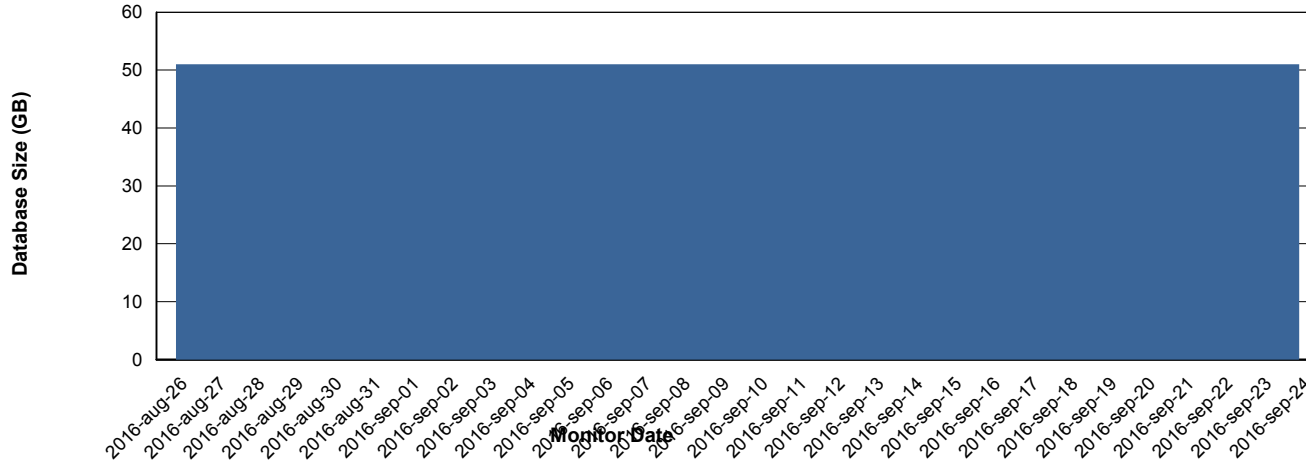

=====

HARDDISK USAGE JWR_PRD_JWR-ODB-02

=====

	Used disk space on / (GB)	Total disk space on / (GB)	Free disk space on / (GB)
24-9-2016	94	251	144
23-9-2016	95	251	144
22-9-2016	95	251	144
21-9-2016	95	251	144
20-9-2016	95	251	144
19-9-2016	95	251	143
18-9-2016	94	251	144

Weekly SLA Customer Report

Customer JWR Production
Database ID 43

DATABASE PERFORMANCE JWRDB_Production

Weekly SLA Customer Report

Customer JWR Production
Database ID 43

DATABASE PERFORMANCE JWRDB_Standby

Weekly SLA Customer Report

Customer JWR Production
 Database ID 43

=====
 DATABASE SIZE JWRDB_Production
 =====

Database growth over last month

=====
 DATABASE TABLESPACES JWRDB_Production
 =====

TOTAL DATABASE SIZE PER TABLESPACE

Date	Tablespace Name	Filesize (Gb)	Usedsize (Gb)	Percentage free
24-9-2016	ABSDATA	19	16	16
	INDX	46	34	26
23-9-2016	ABSDATA	19	16	16
	INDX	46	34	26
22-9-2016	ABSDATA	19	16	16
	INDX	46	34	26
21-9-2016	ABSDATA	19	16	16
	INDX	46	34	26
20-9-2016	ABSDATA	19	16	16
	INDX	46	34	26
19-9-2016	ABSDATA	19	16	16
	INDX	46	34	26
18-9-2016	ABSDATA	19	16	16
	INDX	46	34	26