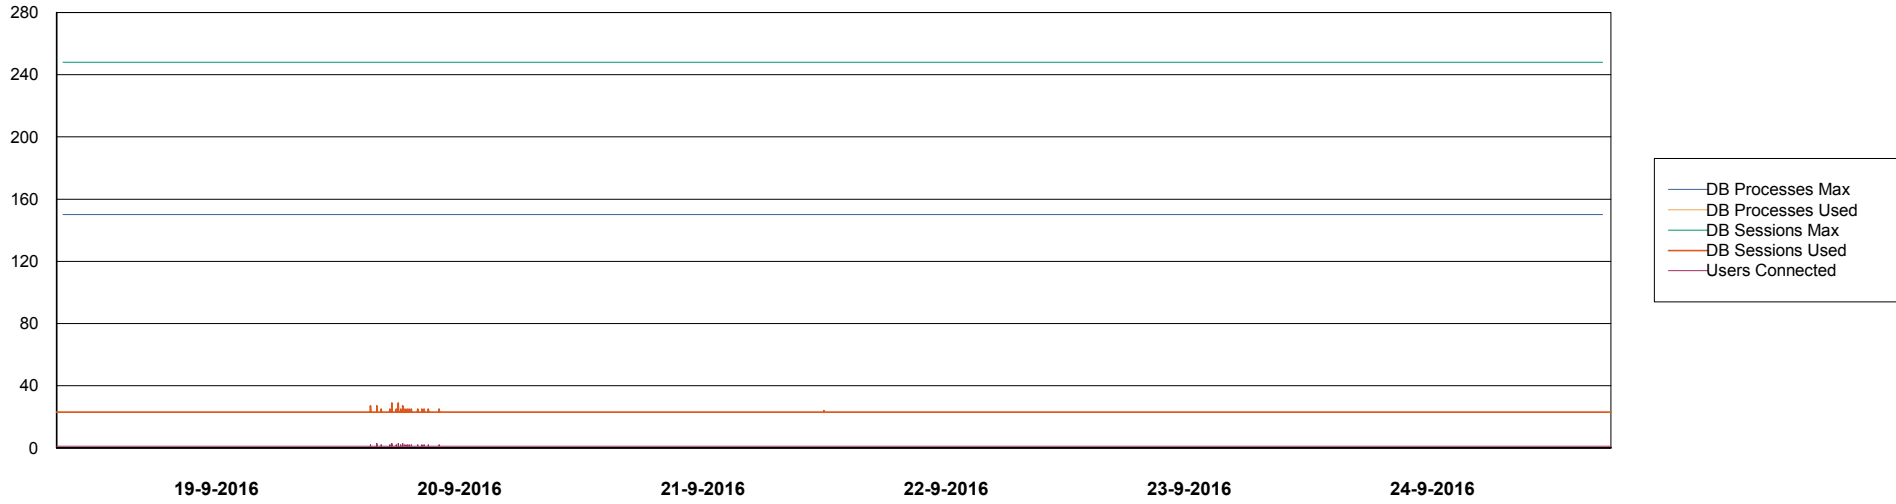

=====

HARDDISK USAGE JWR_PRD_JWR-ODB-02

=====

	Used disk space on / (GB)	Total disk space on / (GB)	Free disk space on / (GB)
24-9-2016	94	251	144
23-9-2016	95	251	144
22-9-2016	95	251	144
21-9-2016	95	251	144
20-9-2016	95	251	144
19-9-2016	95	251	143
18-9-2016	94	251	144

Weekly SLA Customer Report

Customer JWR Production
Database ID 43

DATABASE PERFORMANCE JWRDB_Production

Weekly SLA Customer Report

Customer JWR Production
Database ID 43

DATABASE PERFORMANCE JWRDB_Standby

Weekly SLA Customer Report

Customer JWR Production
 Database ID 43

=====
 DATABASE SIZE JWRDB_Production
 =====

Database growth over last month

=====
 DATABASE TABLESPACES JWRDB_Production
 =====

TOTAL DATABASE SIZE PER TABLESPACE

Date	Tablespace Name	Filesize (Gb)	Usedsize (Gb)	Percentage free
24-9-2016	ABSDATA	19	16	16
	INDX	46	34	26
23-9-2016	ABSDATA	19	16	16
	INDX	46	34	26
22-9-2016	ABSDATA	19	16	16
	INDX	46	34	26
21-9-2016	ABSDATA	19	16	16
	INDX	46	34	26
20-9-2016	ABSDATA	19	16	16
	INDX	46	34	26
19-9-2016	ABSDATA	19	16	16
	INDX	46	34	26
18-9-2016	ABSDATA	19	16	16
	INDX	46	34	26