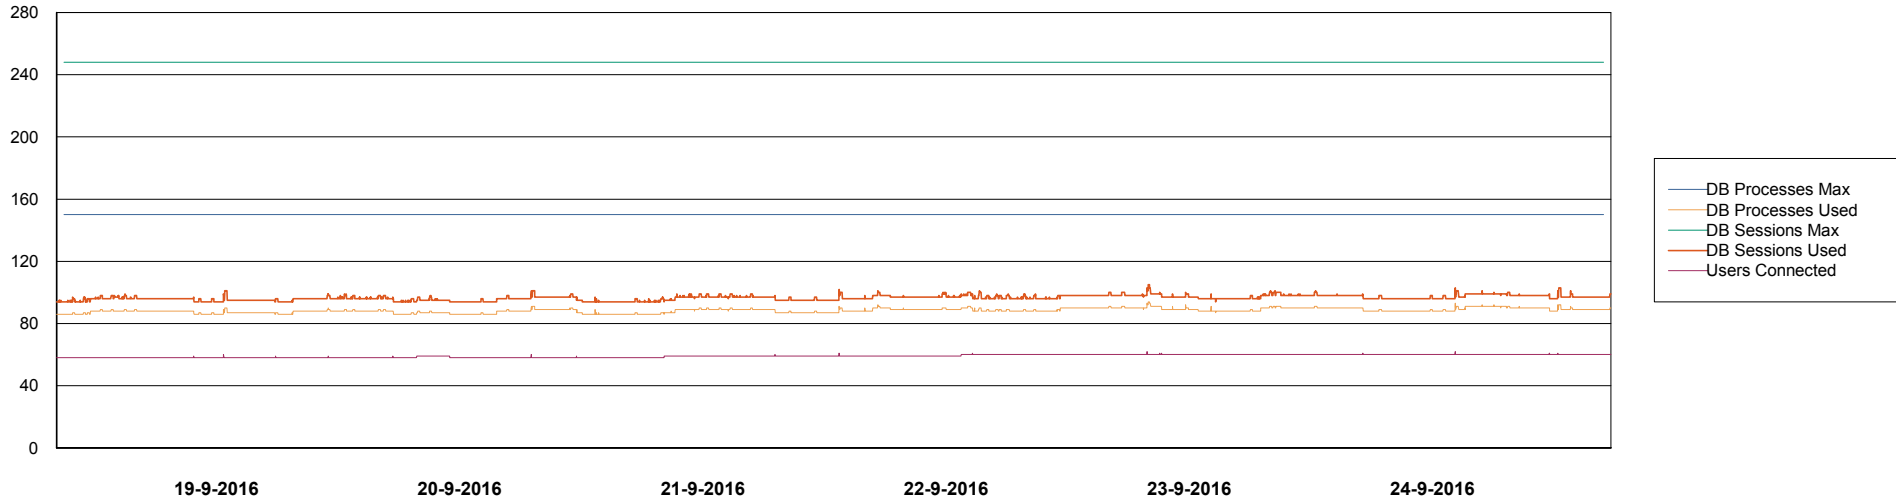

=====

HARDDISK USAGE JWR_PRD_JWR-ODB-02

=====

	Used disk space on / (GB)	Total disk space on / (GB)	Free disk space on / (GB)
24-9-2016	94	251	144
23-9-2016	95	251	144
22-9-2016	95	251	144
21-9-2016	95	251	144
20-9-2016	95	251	144
19-9-2016	95	251	143
18-9-2016	94	251	144

Weekly SLA Customer Report

Customer JWR Production
Database ID 43

DATABASE PERFORMANCE JWRDB_Production

Weekly SLA Customer Report

Customer JWR Production
Database ID 43

DATABASE PERFORMANCE JWRDB_Standby

Weekly SLA Customer Report