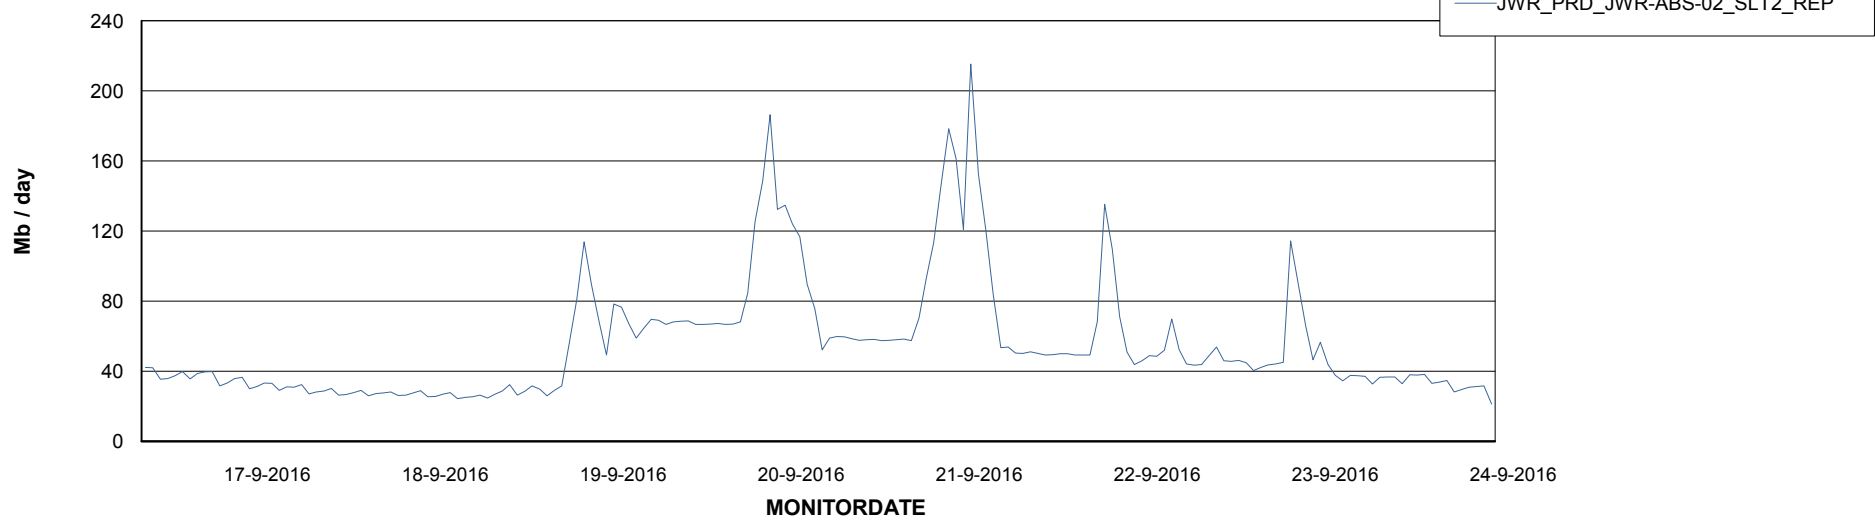

Avg memory used per ReportServer Service