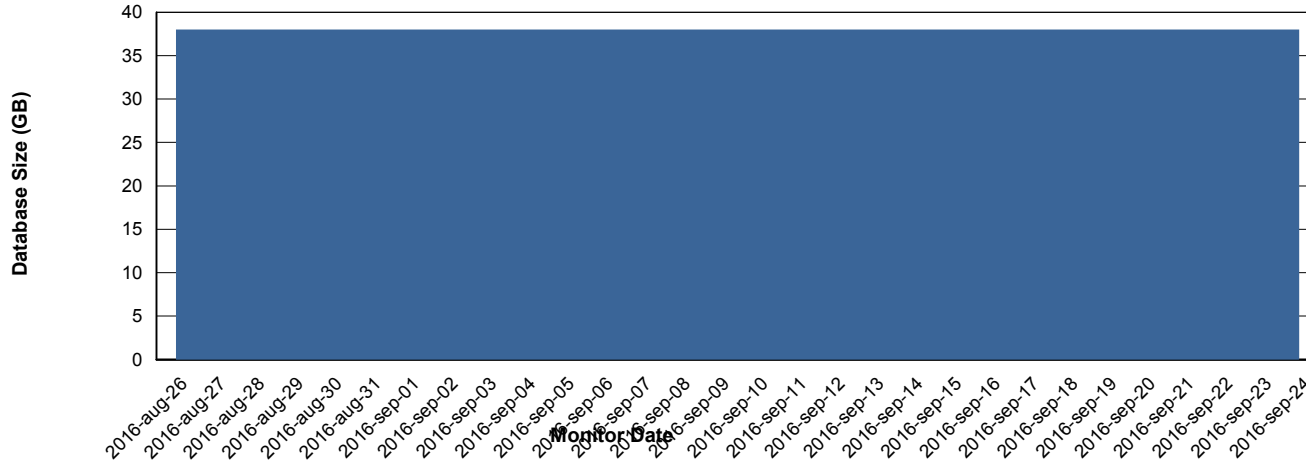

Weekly SLA Customer Report

Customer CIW Production
Database ID 45

=====
DATABASE SIZE CIWDB_Production
=====

Database growth over last month

=====
DATABASE TABLESPACES CIWDB_Production
=====

TOTAL DATABASE SIZE PER TABLESPACE

Date	Tablespace Name	Filesize (Gb)	Usedsize (Gb)	Percentage free
24-9-2016	ABSDATA	42	35	17
	INDX	4	3	25
23-9-2016	ABSDATA	42	35	17
	INDX	4	3	25
22-9-2016	ABSDATA	42	35	17
	INDX	4	3	25
21-9-2016	ABSDATA	42	35	17
	INDX	4	3	25
20-9-2016	ABSDATA	42	35	17
	INDX	4	3	25
19-9-2016	ABSDATA	42	35	17
	INDX	4	3	25
18-9-2016	ABSDATA	42	35	17
	INDX	4	3	25