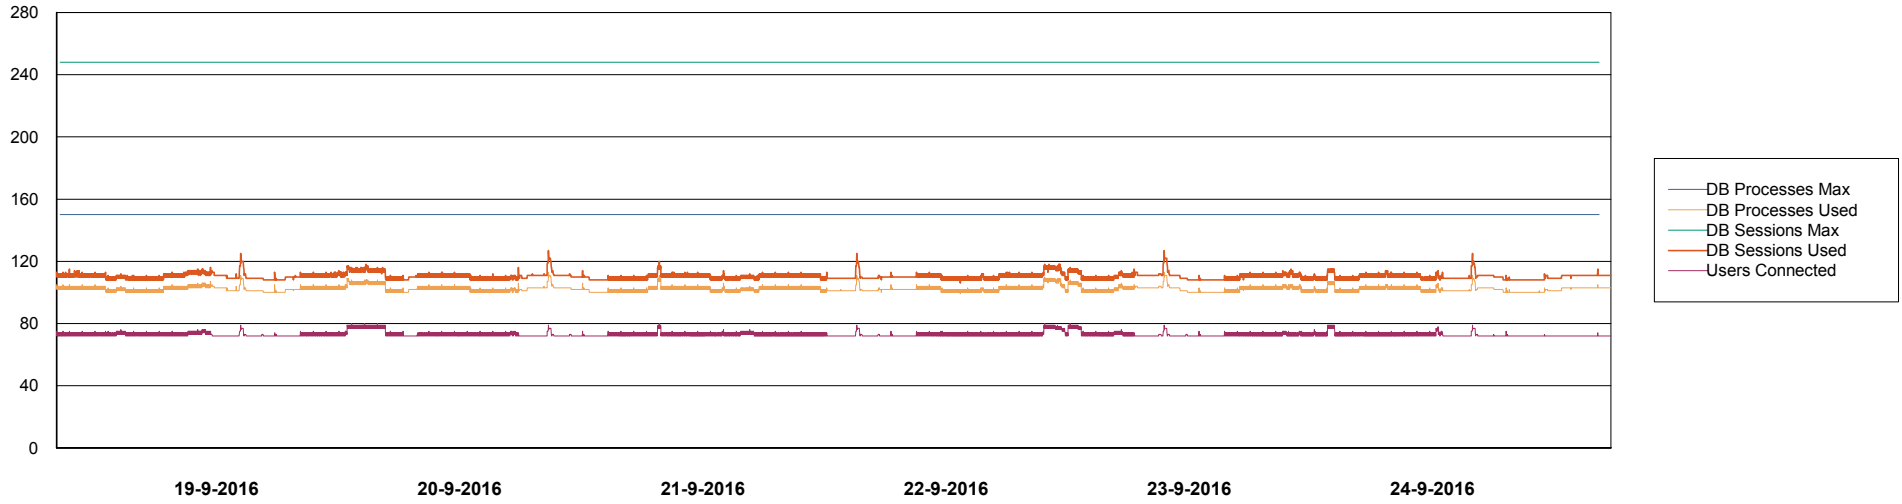

DATABASE PERFORMANCE CIWDB_Production