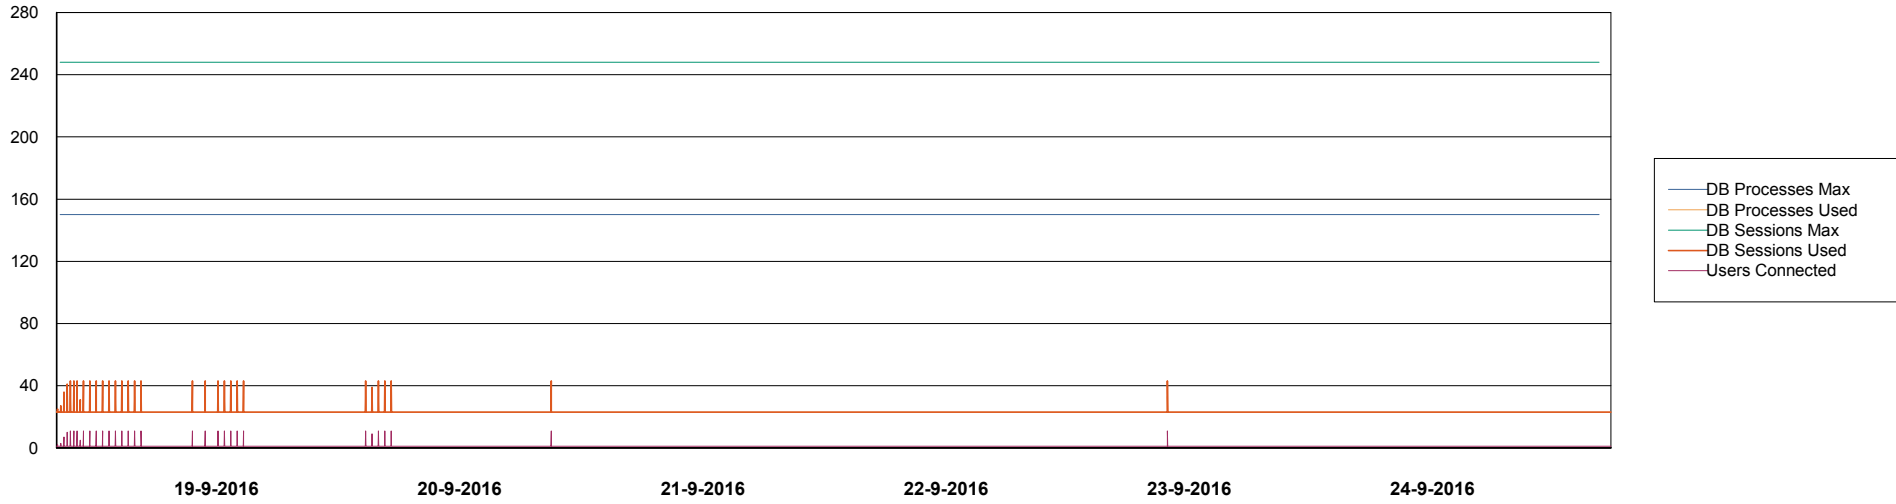

DATABASE PERFORMANCE CIWDB_Standby