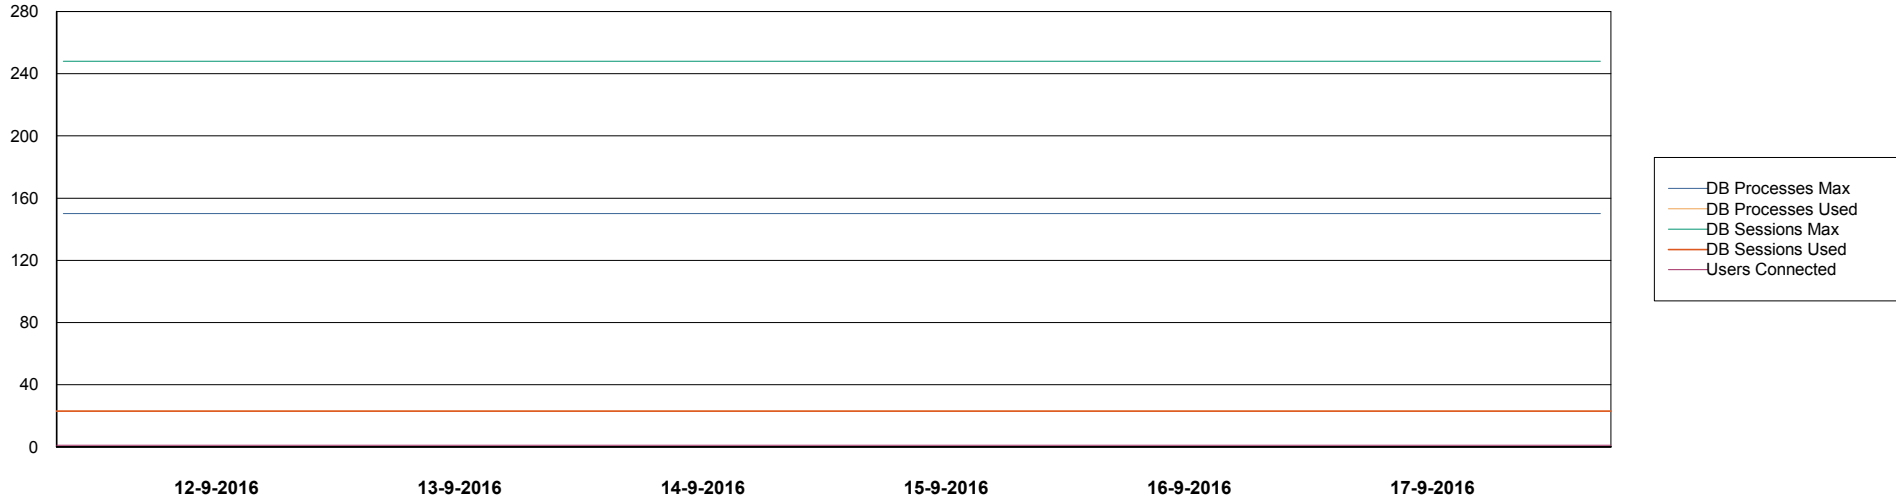

DATABASE PERFORMANCE JWRDB_Standby