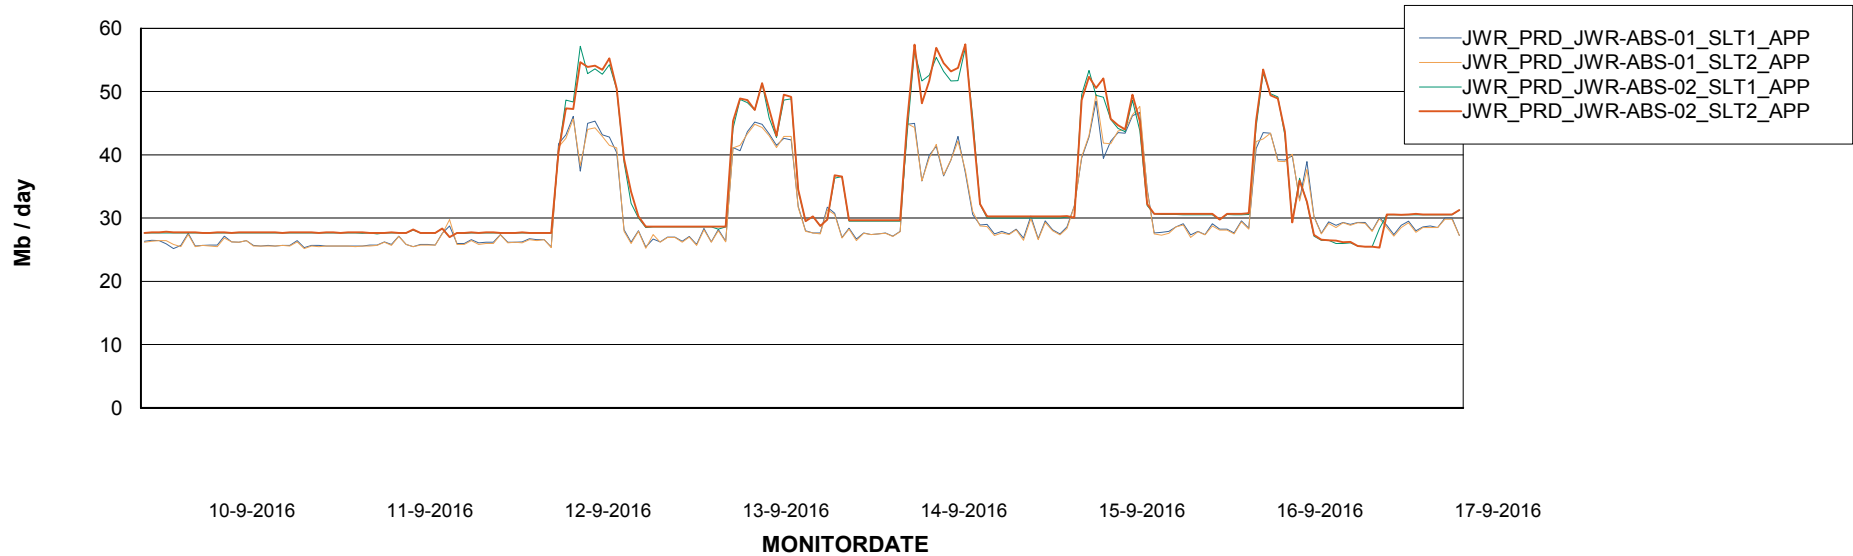

Avg memory used per ABS Server Service