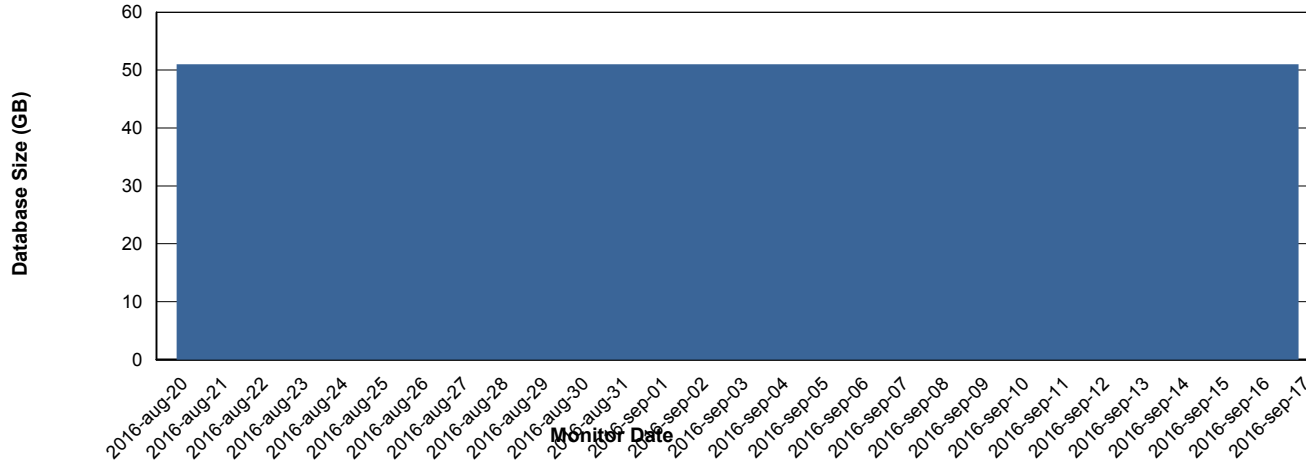

Weekly SLA Customer Report

Customer JWR Production
Database ID 43

=====
DATABASE SIZE JWRDB_Production
=====

Database growth over last month

=====
DATABASE TABLESPACES JWRDB_Production
=====

TOTAL DATABASE SIZE PER TABLESPACE

Date	Tablespace Name	Filesize (Gb)	Usedsize (Gb)	Percentage free
17-9-2016	ABSDATA	19	16	16
	INDX	46	34	26
16-9-2016	ABSDATA	19	16	16
	INDX	46	34	26
15-9-2016	ABSDATA	19	16	16
	INDX	46	34	26
14-9-2016	ABSDATA	19	16	16
	INDX	46	34	26
13-9-2016	ABSDATA	19	16	16
	INDX	46	34	26
12-9-2016	ABSDATA	19	16	16
	INDX	46	34	26
11-9-2016	ABSDATA	19	16	16
	INDX	46	34	26