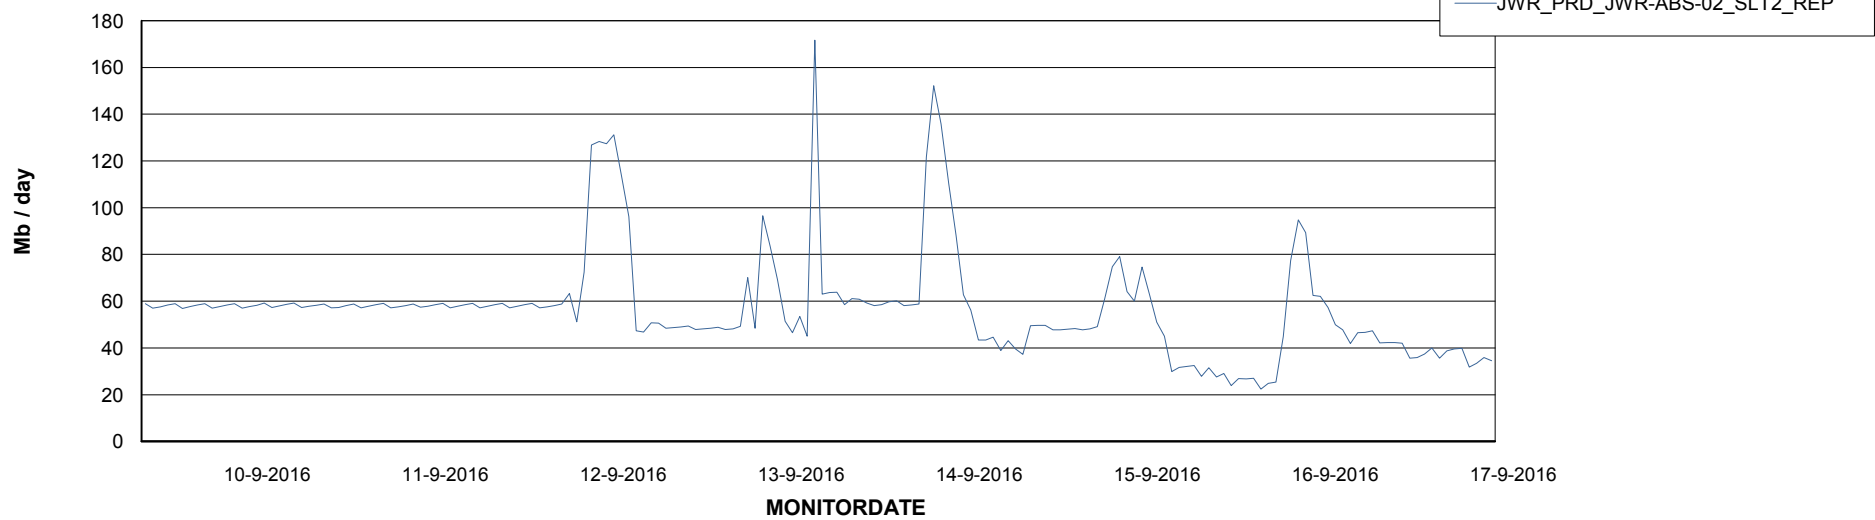

Avg memory used per ReportServer Service