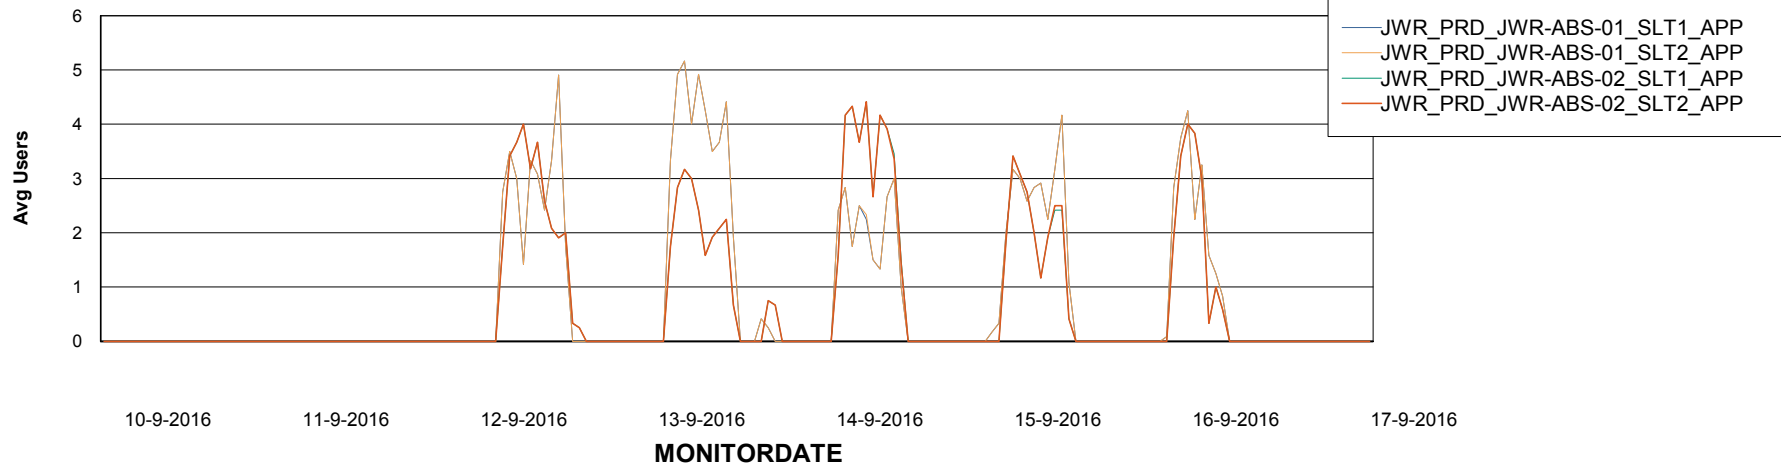

=====
ABSolute Application Server Services
=====

Avg users per day per ABS server