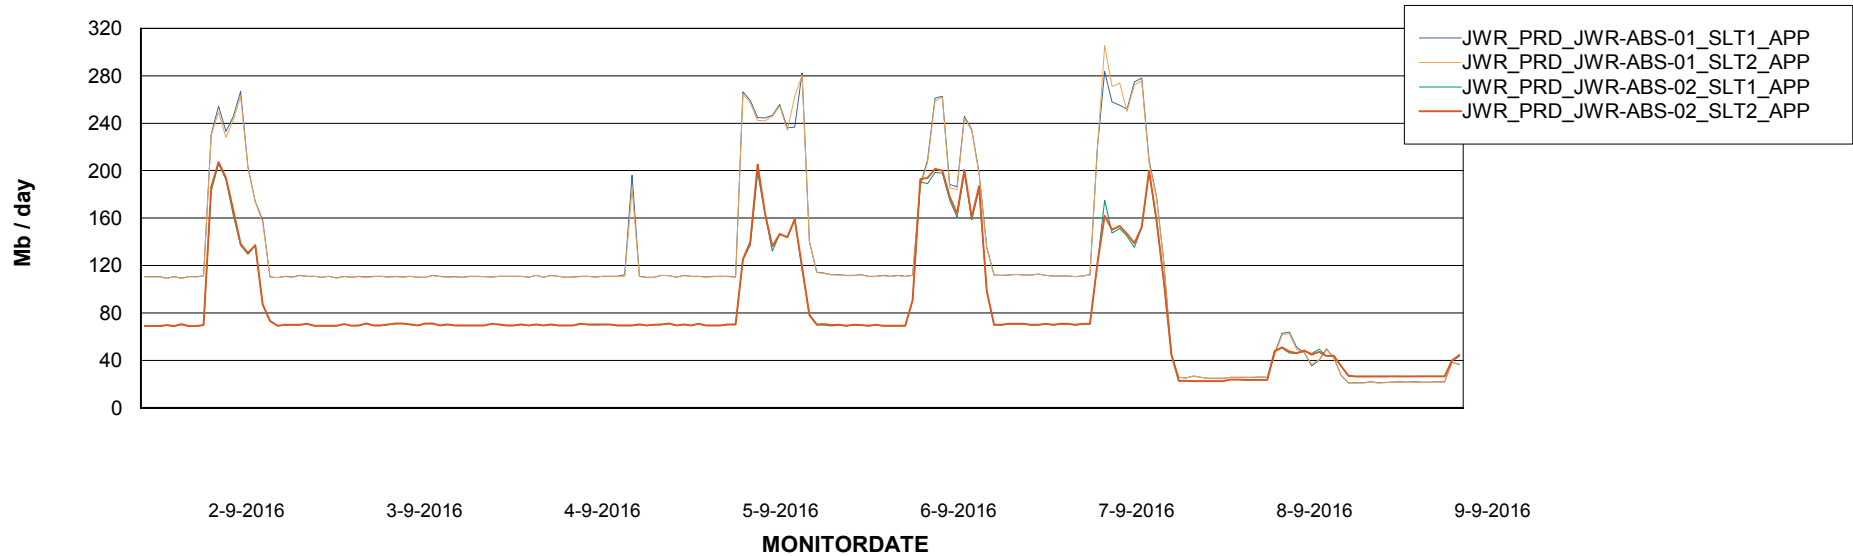

Customer JWR Production
 Database ID 43

=====
 DATABASE SIZE JWRDB_Production
 =====

Database growth over last month

=====
 DATABASE TABLESPACES JWRDB_Production
 =====

TOTAL DATABASE SIZE PER TABLESPACE

Date	Tablespace Name	Filesize (Gb)	Usedsize (Gb)	Percentage free
9-9-2016	ABSDATA	19	16	16
	INDX	46	34	26
8-9-2016	ABSDATA	19	16	16
	INDX	46	34	26
7-9-2016	ABSDATA	19	16	16
	INDX	46	34	26
6-9-2016	ABSDATA	19	16	16
	INDX	46	34	26
5-9-2016	ABSDATA	19	16	16
	INDX	46	34	26
4-9-2016	ABSDATA	19	16	16
	INDX	46	34	26
3-9-2016	ABSDATA	19	16	16
	INDX	46	34	26

Weekly SLA Customer Report

Customer JWR Production
Database ID 43

Weekly SLA Customer Report

Customer JWR Production
Database ID 43

ABSSolute Application Server Services

Disaster per ABS Server

Avg memory used per ABS Server Service

Weekly SLA Customer Report

Customer JWR Production
Database ID 43

=====
ABSolute Application Server Services
=====

Avg users per day per ABS server

Weekly SLA Customer Report

Customer JWR Production
Database ID 43