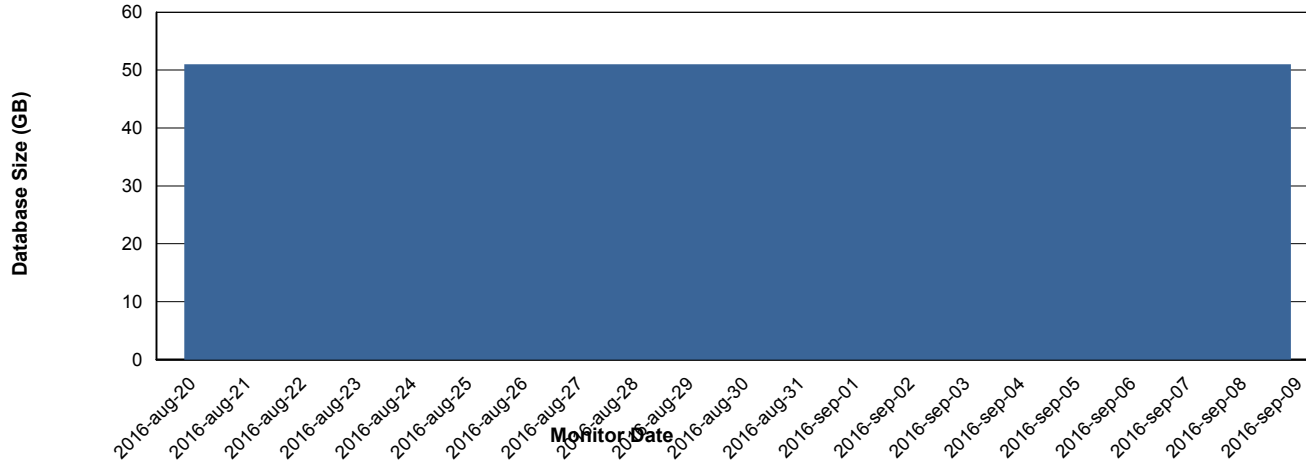

Weekly SLA Customer Report

Customer JWR Production
Database ID 43

DATABASE PERFORMANCE JWRDB_Production

Weekly SLA Customer Report

Customer JWR Production
Database ID 43

DATABASE PERFORMANCE JWRDB_Standby

Weekly SLA Customer Report

Customer JWR Production
 Database ID 43

=====
 DATABASE SIZE JWRDB_Production
 =====

Database growth over last month

=====
 DATABASE TABLESPACES JWRDB_Production
 =====

TOTAL DATABASE SIZE PER TABLESPACE

Date	Tablespace Name	Filesize (Gb)	Usedsize (Gb)	Percentage free
9-9-2016	ABSDATA	19	16	16
	INDX	46	34	26
8-9-2016	ABSDATA	19	16	16
	INDX	46	34	26
7-9-2016	ABSDATA	19	16	16
	INDX	46	34	26
6-9-2016	ABSDATA	19	16	16
	INDX	46	34	26
5-9-2016	ABSDATA	19	16	16
	INDX	46	34	26
4-9-2016	ABSDATA	19	16	16
	INDX	46	34	26
3-9-2016	ABSDATA	19	16	16
	INDX	46	34	26