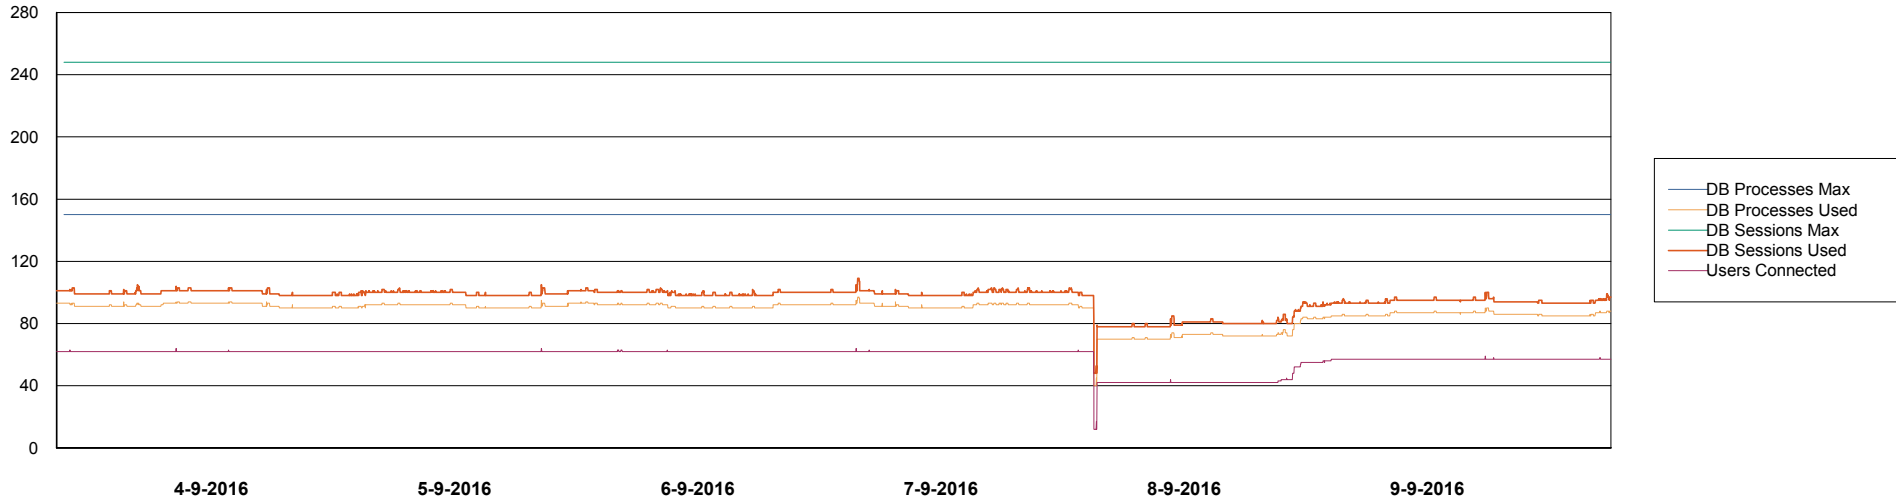

Weekly SLA Customer Report

Customer JWR Production
 Database ID 43

=====
 HARDDISK USAGE JWR_PRD_JWR-ODB-01
 =====

	Used disk space on / (GB)	Total disk space on / (GB)	Free disk space on / (GB)
9-9-2016	117	148	23
8-9-2016	118	148	23
7-9-2016	117	148	24
6-9-2016	117	148	24
5-9-2016	118	148	23
4-9-2016	118	148	23
3-9-2016	118	148	23

=====
 HARDDISK USAGE JWR_PRD_JWR-ODB-02
 =====

	Used disk space on / (GB)	Total disk space on / (GB)	Free disk space on / (GB)
9-9-2016	95	251	143
8-9-2016	95	251	143
7-9-2016	95	251	143
6-9-2016	95	251	143
5-9-2016	95	251	143
4-9-2016	95	251	144
3-9-2016	95	251	144

Weekly SLA Customer Report

Customer JWR Production
Database ID 43

DATABASE PERFORMANCE JWRDB_Production

Weekly SLA Customer Report

Customer JWR Production
Database ID 43

DATABASE PERFORMANCE JWRDB_Standby

Weekly SLA Customer Report