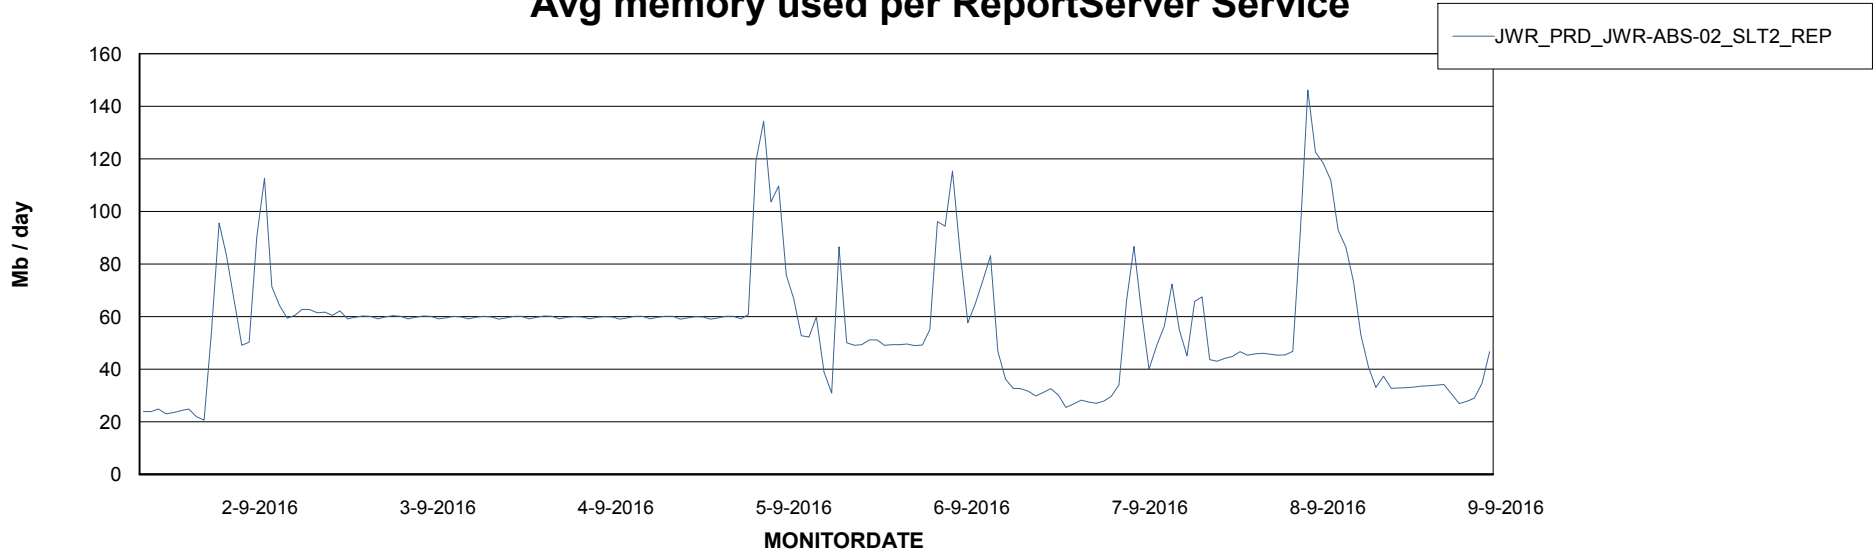

Avg memory used per ReportServer Service