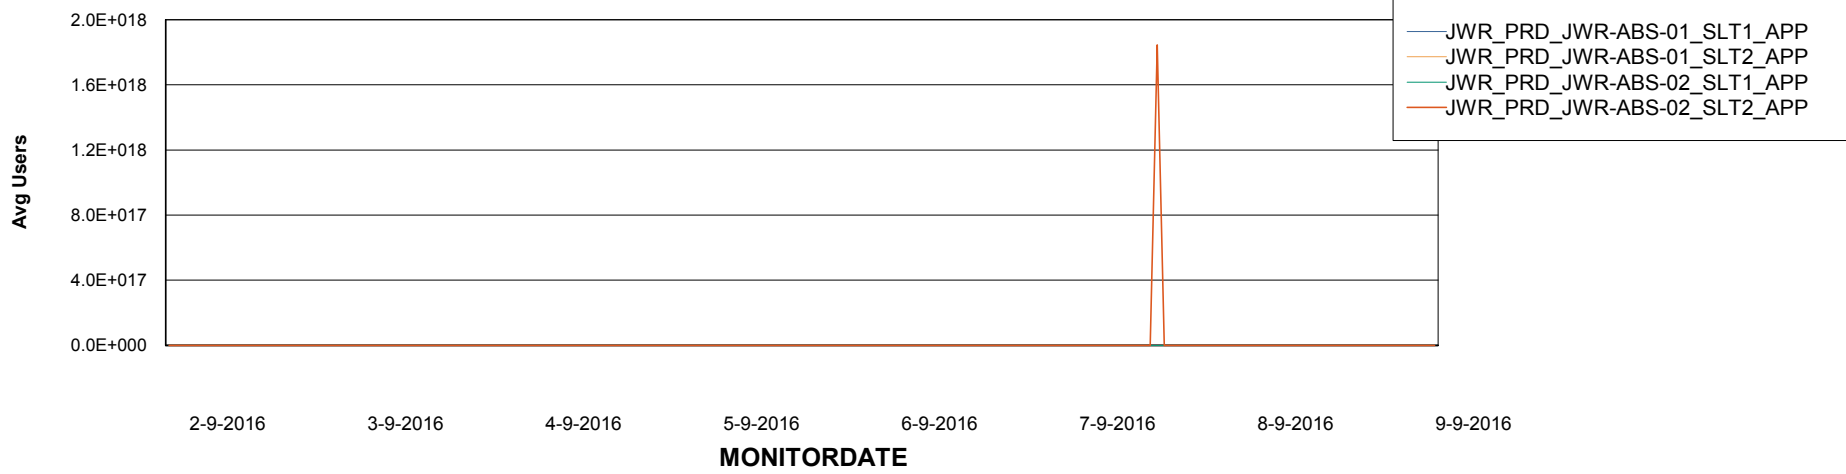

Customer JWR Production
 Database ID 43

=====
 DATABASE SIZE JWRDB_Production
 =====

Database growth over last month

=====
 DATABASE TABLESPACES JWRDB_Production
 =====

TOTAL DATABASE SIZE PER TABLESPACE

Date	Tablespace Name	Filesize (Gb)	Usedsize (Gb)	Percentage free
9-9-2016	ABSDATA	19	16	16
	INDX	46	34	26
8-9-2016	ABSDATA	19	16	16
	INDX	46	34	26
7-9-2016	ABSDATA	19	16	16
	INDX	46	34	26
6-9-2016	ABSDATA	19	16	16
	INDX	46	34	26
5-9-2016	ABSDATA	19	16	16
	INDX	46	34	26
4-9-2016	ABSDATA	19	16	16
	INDX	46	34	26
3-9-2016	ABSDATA	19	16	16
	INDX	46	34	26

Weekly SLA Customer Report

Customer JWR Production
Database ID 43

Weekly SLA Customer Report

Customer JWR Production
Database ID 43

ABSSolute Application Server Services

Disaster per ABS Server

Avg memory used per ABS Server Service

Weekly SLA Customer Report

Customer JWR Production
Database ID 43

=====
ABSolute Application Server Services
=====

Avg users per day per ABS server

Weekly SLA Customer Report

Customer JWR Production
Database ID 43