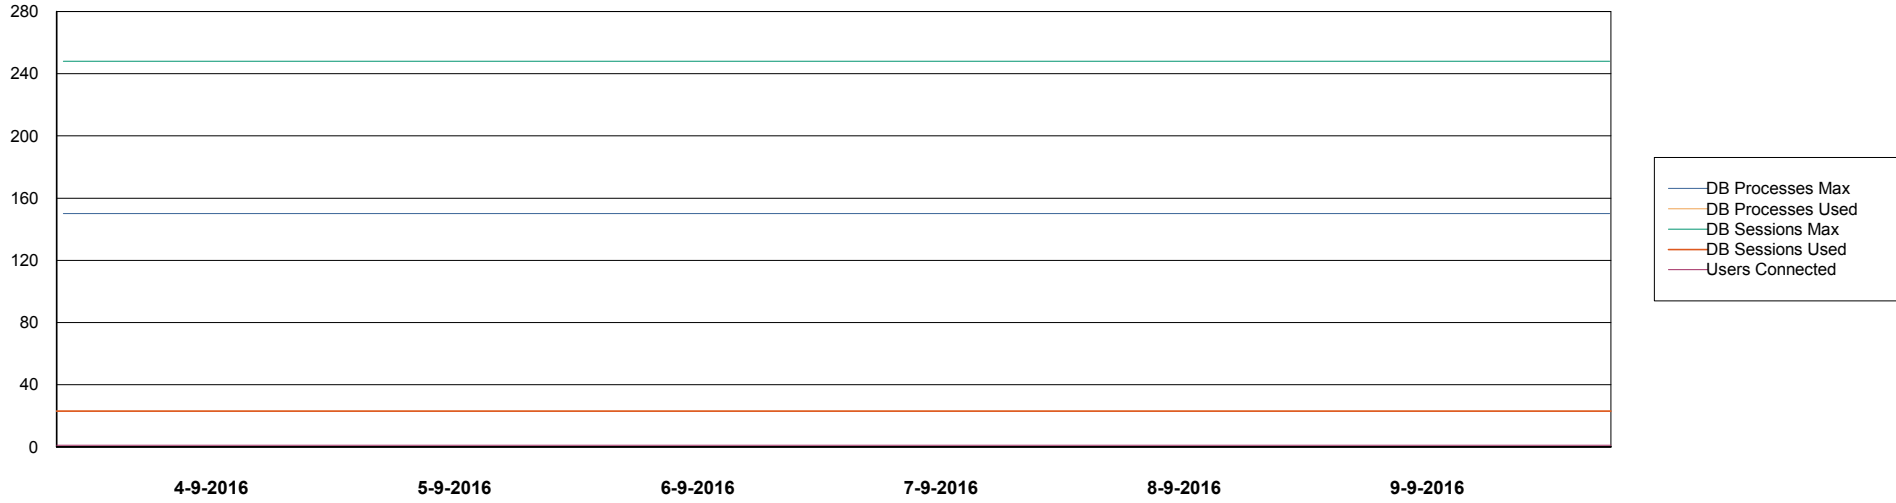

Weekly SLA Customer Report

Customer JWR Production
Database ID 43

DATABASE PERFORMANCE JWRDB_Production

Weekly SLA Customer Report

Customer JWR Production
Database ID 43

DATABASE PERFORMANCE JWRDB_Standby

Weekly SLA Customer Report

Customer JWR Production
 Database ID 43

=====
 DATABASE SIZE JWRDB_Production
 =====

Database growth over last month

=====
 DATABASE TABLESPACES JWRDB_Production
 =====

TOTAL DATABASE SIZE PER TABLESPACE

Date	Tablespace Name	Filesize (Gb)	Usedsize (Gb)	Percentage free
9-9-2016	ABSDATA	19	16	16
	INDX	46	34	26
8-9-2016	ABSDATA	19	16	16
	INDX	46	34	26
7-9-2016	ABSDATA	19	16	16
	INDX	46	34	26
6-9-2016	ABSDATA	19	16	16
	INDX	46	34	26
5-9-2016	ABSDATA	19	16	16
	INDX	46	34	26
4-9-2016	ABSDATA	19	16	16
	INDX	46	34	26
3-9-2016	ABSDATA	19	16	16
	INDX	46	34	26