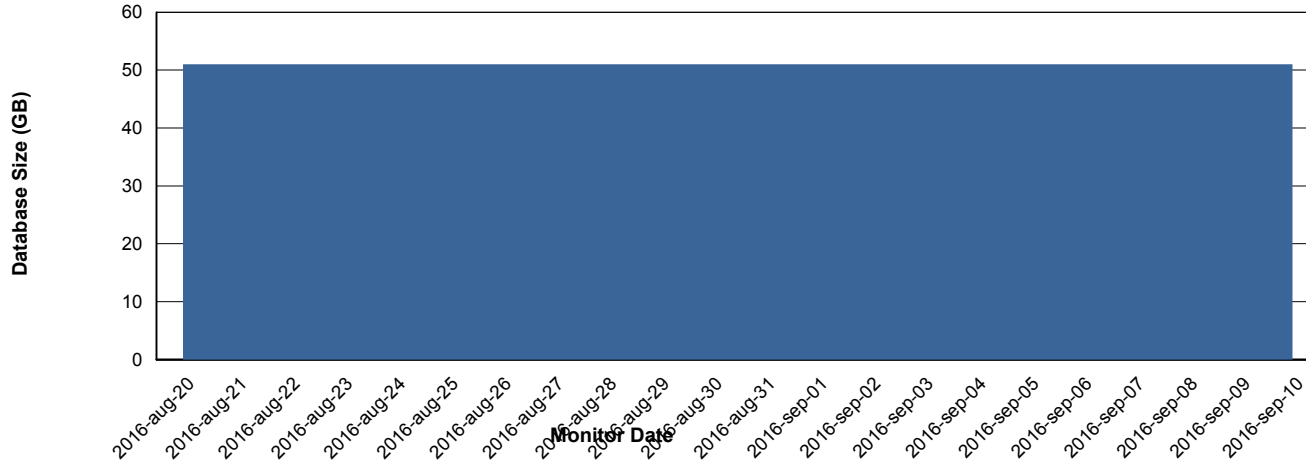

Weekly SLA Customer Report

Customer JWR Production
Database ID 43

=====
DATABASE PERFORMANCE JWRDB_Production
=====

Weekly SLA Customer Report

Customer JWR Production
Database ID 43

DATABASE PERFORMANCE JWRDB_Standby

Weekly SLA Customer Report

Customer JWR Production
 Database ID 43

=====
 DATABASE SIZE JWRDB_Production
 =====

Database growth over last month

=====
 DATABASE TABLESPACES JWRDB_Production
 =====

TOTAL DATABASE SIZE PER TABLESPACE