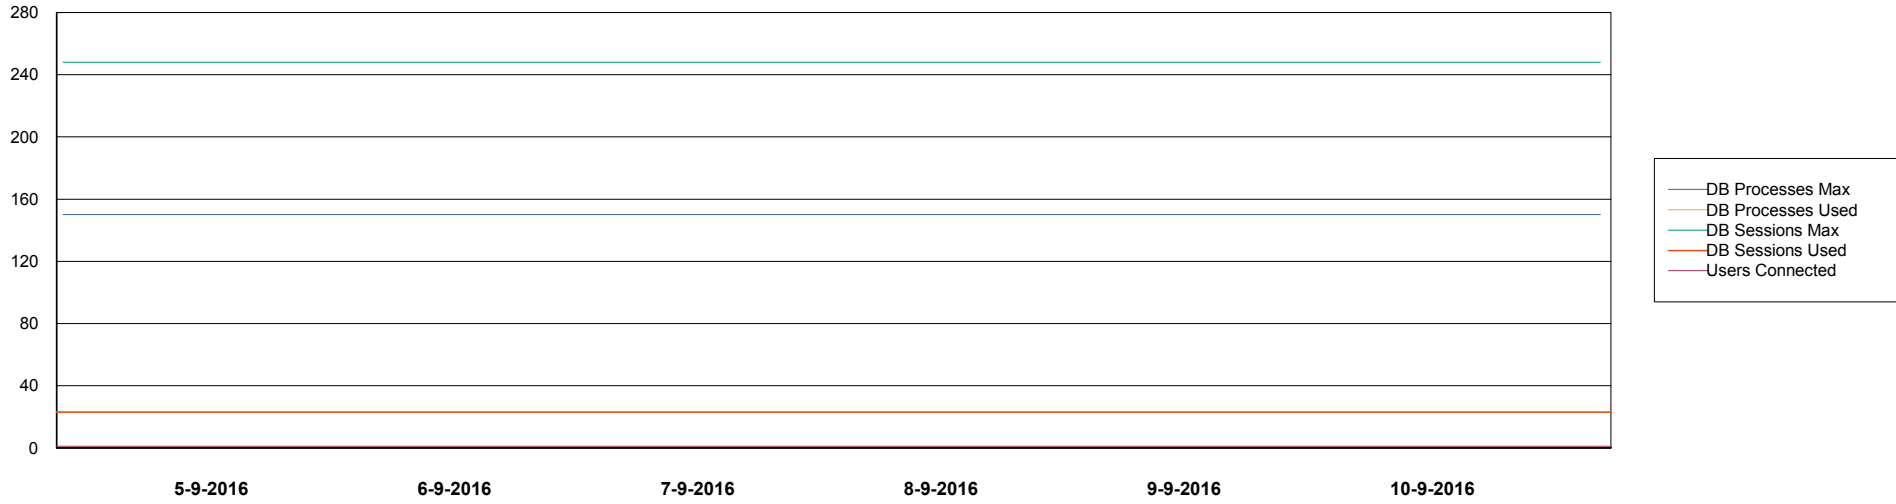

=====
 HARDDISK USAGE JWR_PRD_JWR-ODB-02
 =====

	Used disk space on / (GB)	Total disk space on / (GB)	Free disk space on / (GB)
10-9-2016	95	251	144
9-9-2016	95	251	143
8-9-2016	95	251	143
7-9-2016	95	251	143
6-9-2016	95	251	143
5-9-2016	95	251	143
4-9-2016	95	251	144

Weekly SLA Customer Report

Customer JWR Production
Database ID 43

=====
DATABASE PERFORMANCE JWRDB_Production
=====

Weekly SLA Customer Report

Customer JWR Production
Database ID 43

DATABASE PERFORMANCE JWRDB_Standby

Weekly SLA Customer Report

Customer JWR Production
 Database ID 43

=====
 DATABASE SIZE JWRDB_Production
 =====

Database growth over last month

=====
 DATABASE TABLESPACES JWRDB_Production
 =====

TOTAL DATABASE SIZE PER TABLESPACE