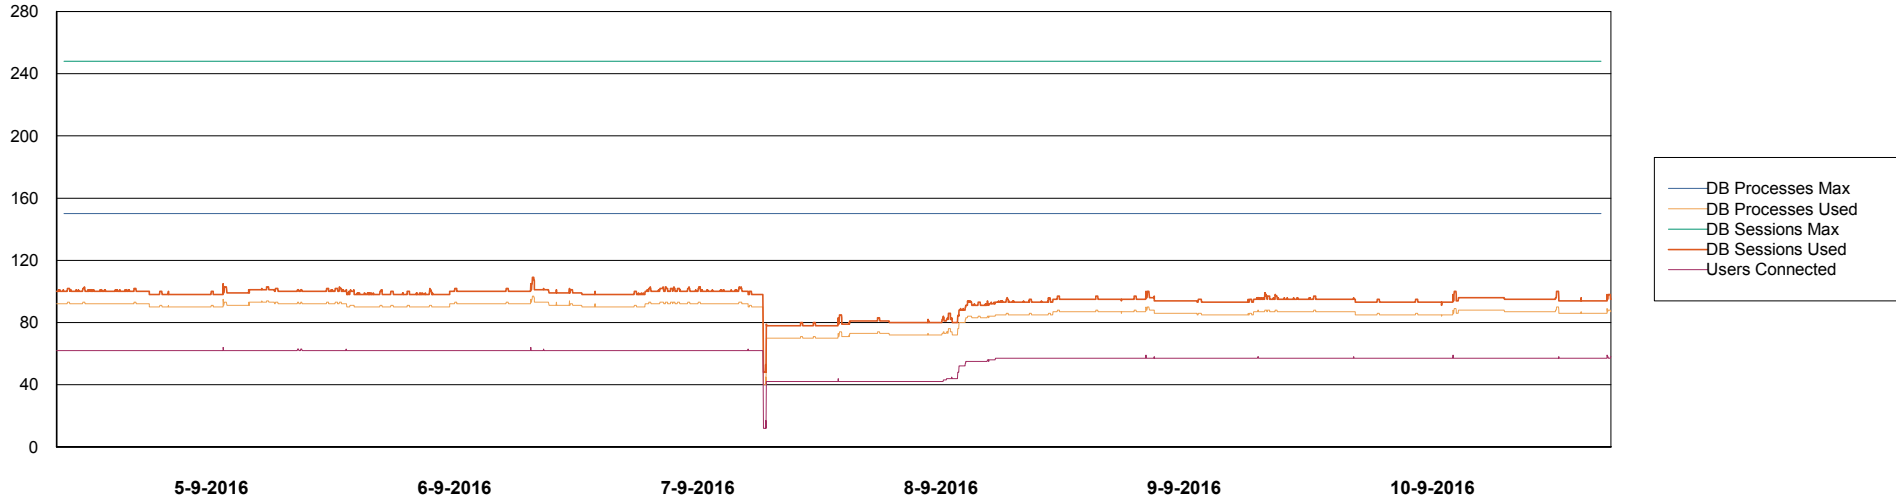

Weekly SLA Customer Report

Customer JWR Production
 Database ID 43

=====
 HARDDISK USAGE JWR_PRD_JWR-ODB-01
 =====

	Used disk space on / (GB)	Total disk space on / (GB)	Free disk space on / (GB)
10-9-2016	117	148	24
9-9-2016	117	148	23
8-9-2016	118	148	23
7-9-2016	117	148	24
6-9-2016	117	148	24
5-9-2016	118	148	23
4-9-2016	118	148	23

=====
 HARDDISK USAGE JWR_PRD_JWR-ODB-02
 =====

	Used disk space on / (GB)	Total disk space on / (GB)	Free disk space on / (GB)
10-9-2016	95	251	144
9-9-2016	95	251	143
8-9-2016	95	251	143
7-9-2016	95	251	143
6-9-2016	95	251	143
5-9-2016	95	251	143
4-9-2016	95	251	144

Weekly SLA Customer Report

Customer JWR Production
Database ID 43

=====
DATABASE PERFORMANCE JWRDB_Production
=====

Weekly SLA Customer Report

Customer JWR Production
Database ID 43

DATABASE PERFORMANCE JWRDB_Standby