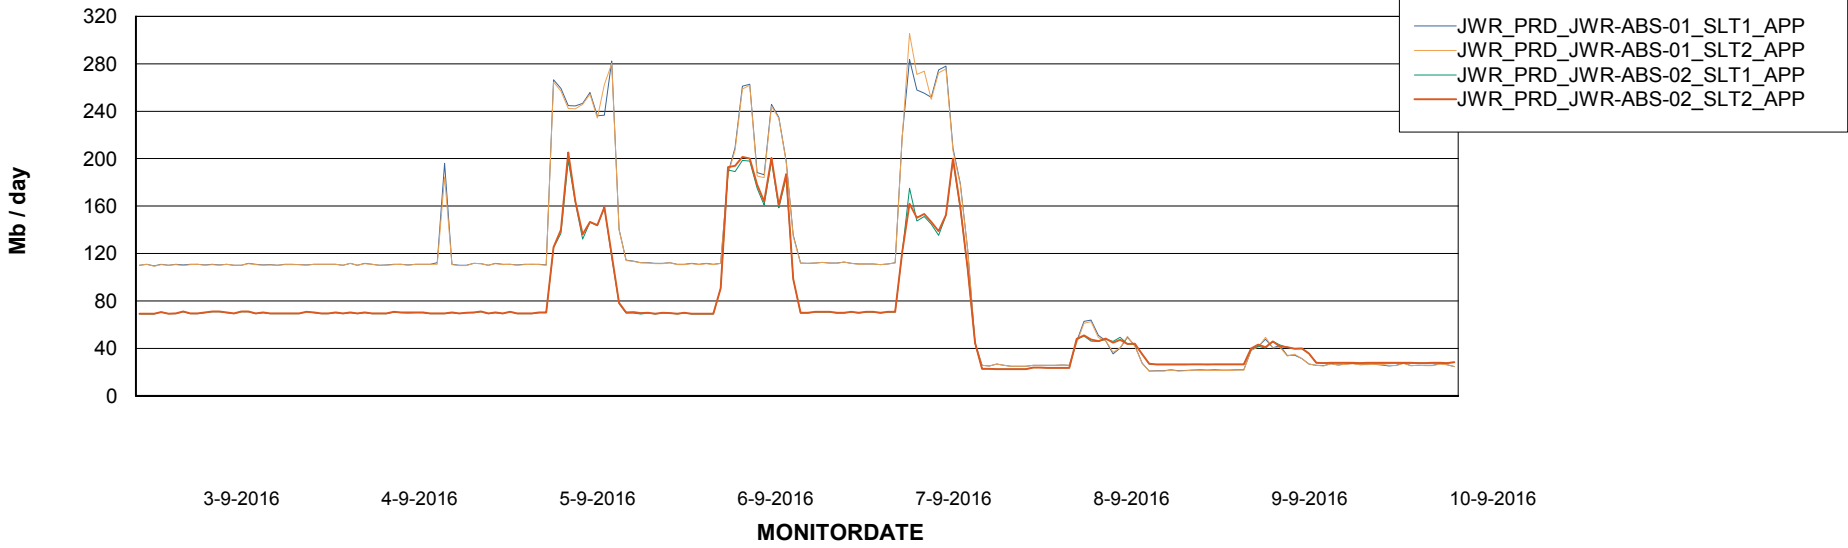

Avg memory used per ABS Server Service