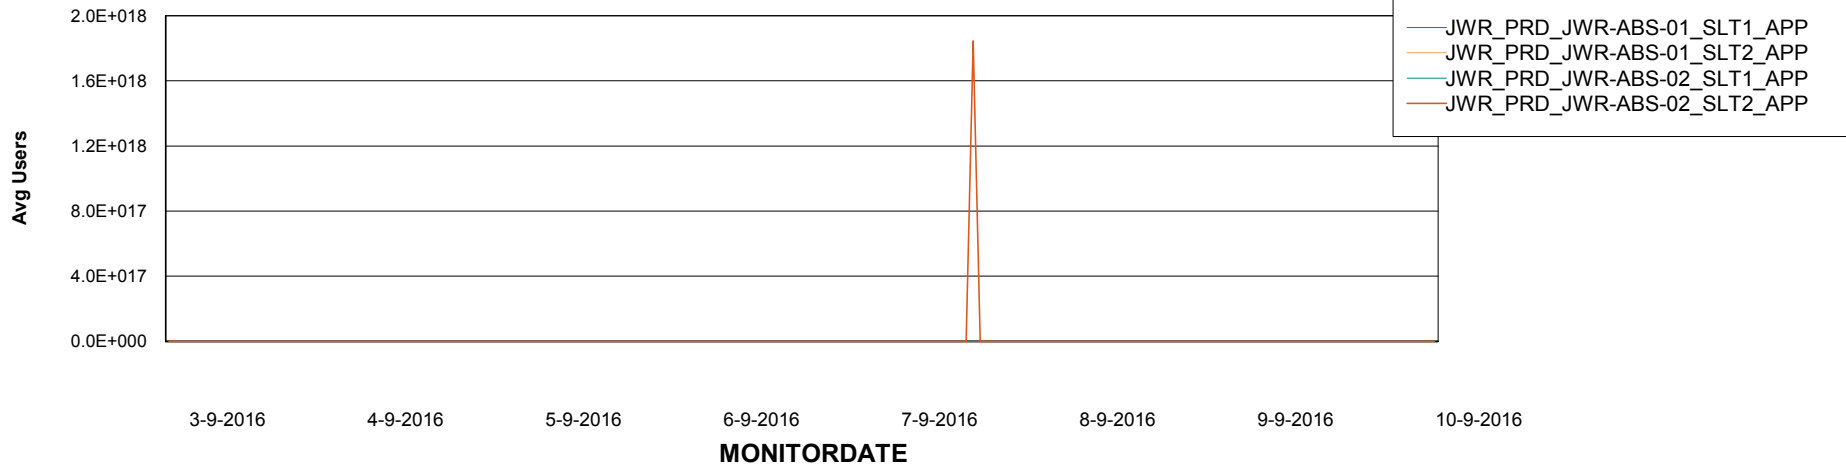

Avg memory used per ABS Server Service

Weekly SLA Customer Report

Customer JWR Production
Database ID 43

=====
ABSolute Application Server Services
=====

Avg users per day per ABS server

Weekly SLA Customer Report