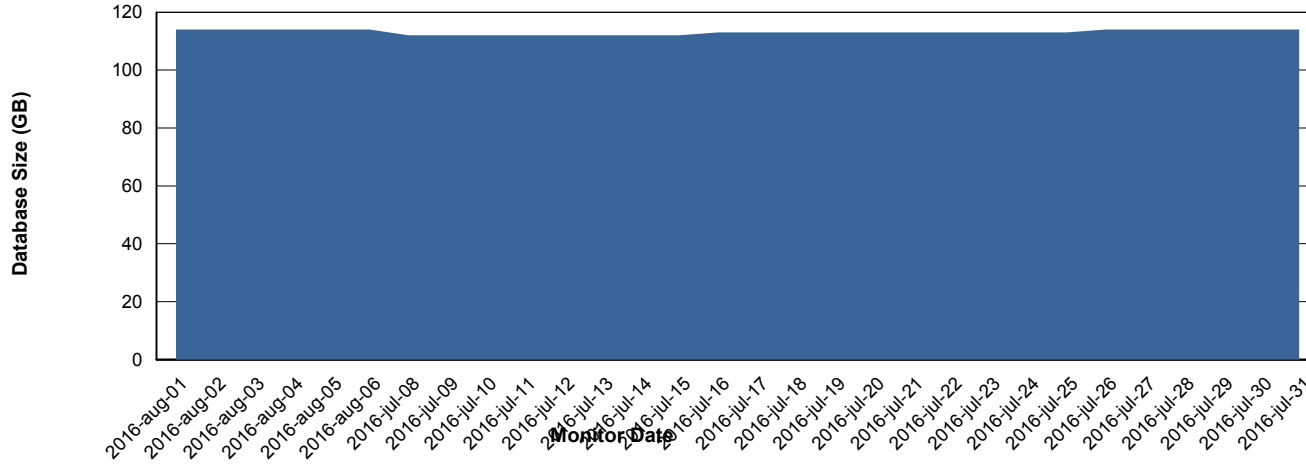

Database growth over last month

=====
DATABASE TABLESPACES PHSDB_Production
=====

TOTAL DATABASE SIZE PER TABLESPACE

Date	Tablespace Name	Filesize (Gb)	Usedsize (Gb)	Percentage free
6-8-2016	ABSDATA	129	110	15
	INDX	2	0	100
5-8-2016	ABSDATA	129	110	15
	INDX	2	0	100
4-8-2016	ABSDATA	129	110	15
	INDX	2	0	100
3-8-2016	ABSDATA	129	110	15
	INDX	2	0	100
2-8-2016	ABSDATA	129	110	15
	INDX	2	0	100
1-8-2016	ABSDATA	129	110	15
	INDX	2	0	100
31-7-2016	ABSDATA	129	110	15
	INDX	2	0	100