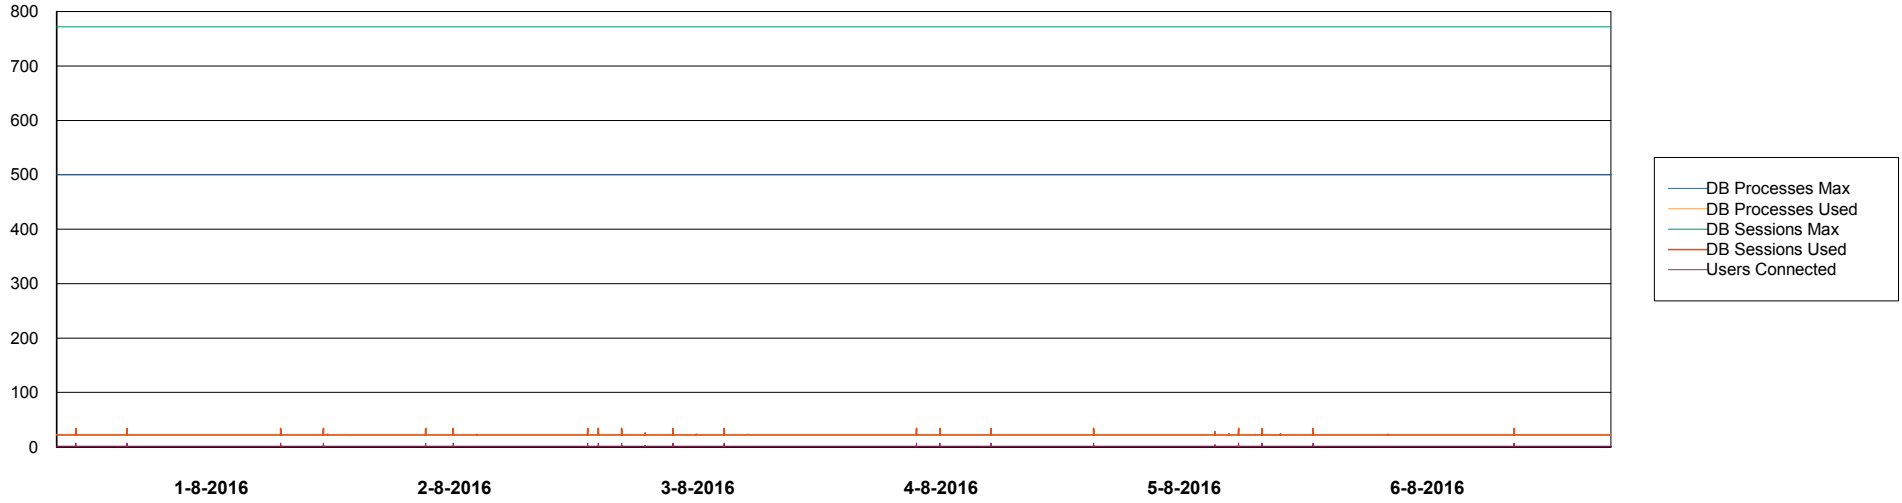

Weekly SLA Customer Report

Customer PHS_Production
Database ID 47

DATABASE PERFORMANCE

PHSDB_Production

Weekly SLA Customer Report

Customer PHS_Production
Database ID 47

DATABASE PERFORMANCE PHSDB_Standby

Weekly SLA Customer Report