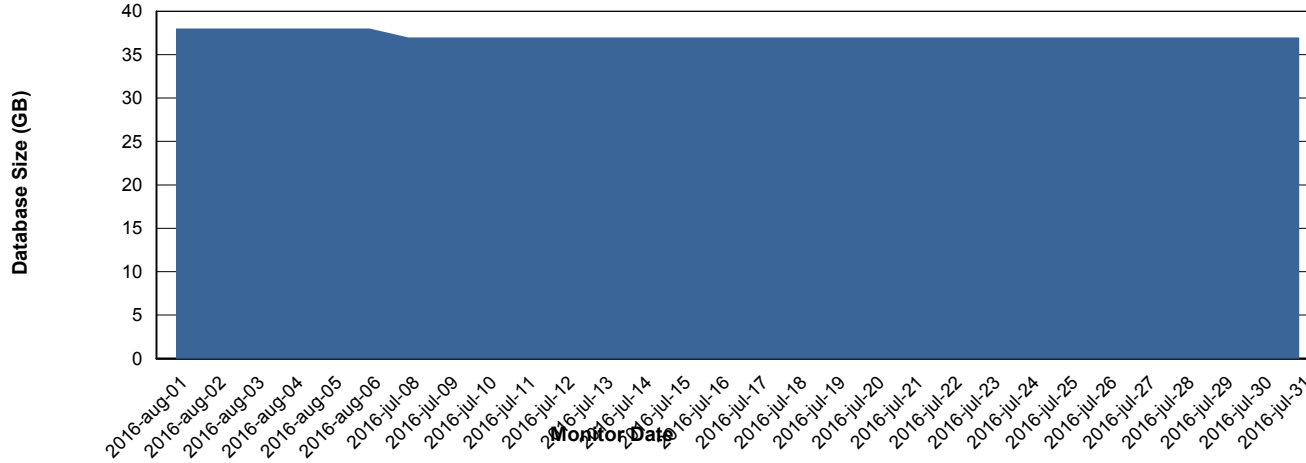

Database growth over last month

=====
DATABASE TABLESPACES CIWDB_Production
=====

TOTAL DATABASE SIZE PER TABLESPACE

Date	Tablespace Name	Filesize (Gb)	Usedsize (Gb)	Percentage free
6-8-2016	ABSDATA	41	34	17
	INDX	4	3	25
5-8-2016	ABSDATA	41	34	17
	INDX	4	3	25
4-8-2016	ABSDATA	41	34	17
	INDX	4	3	25
3-8-2016	ABSDATA	41	34	17
	INDX	4	3	25
2-8-2016	ABSDATA	41	34	17
	INDX	4	3	25
1-8-2016	ABSDATA	41	34	17
	INDX	4	3	25
31-7-2016	ABSDATA	41	34	17
	INDX	4	3	25