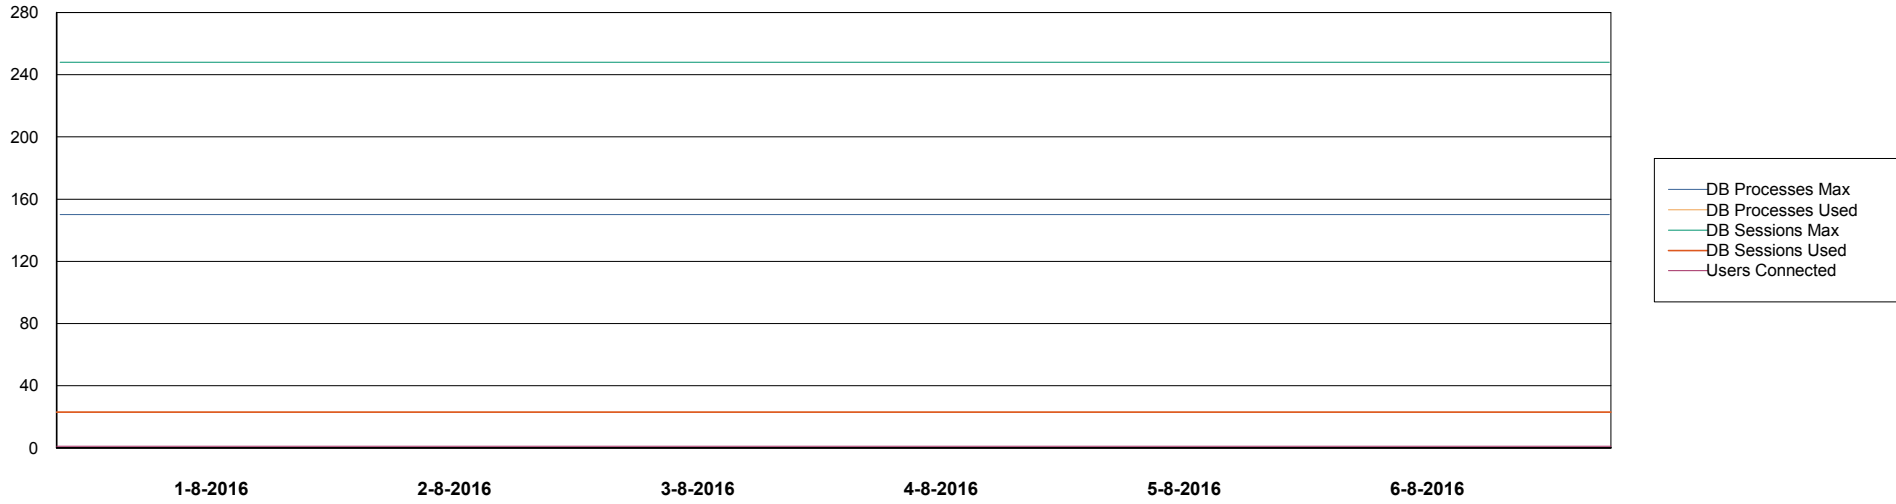

DATABASE PERFORMANCE CIWDB_Standby