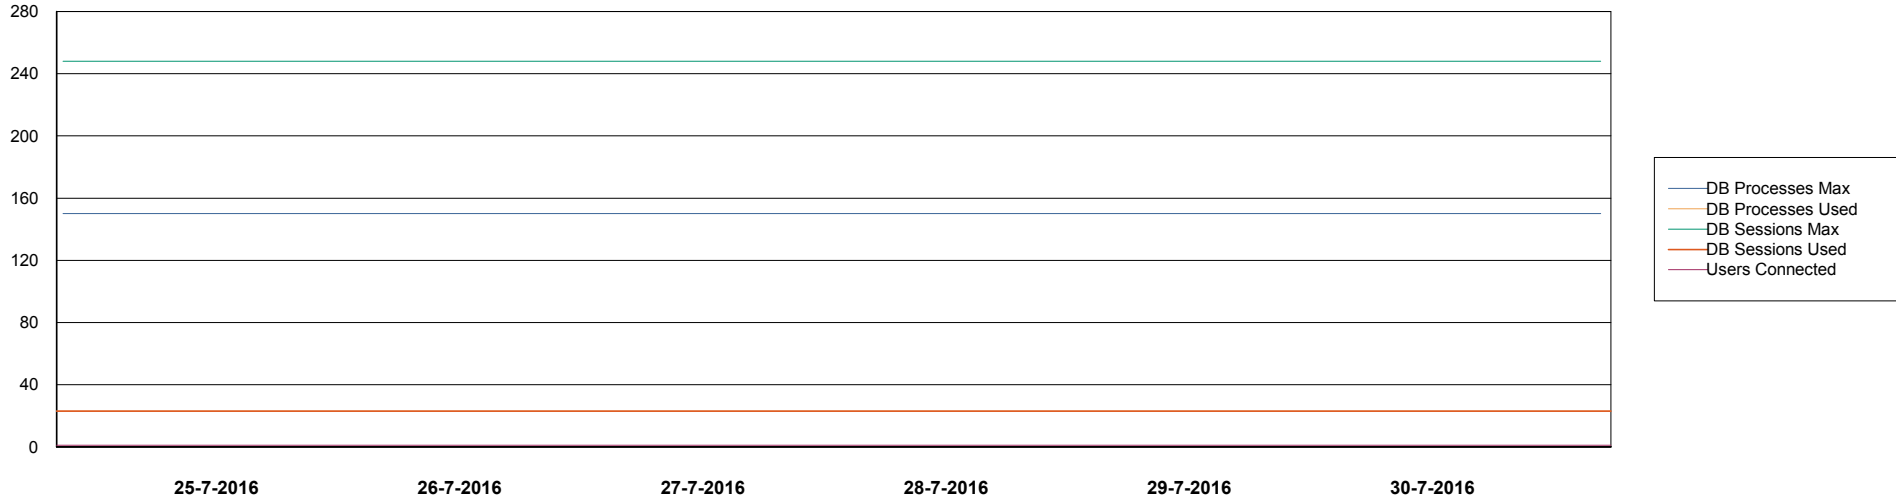

=====

HARDDISK USAGE JWR_PRD_JWR-ODB-02

=====

	Used disk space on / (GB)	Total disk space on / (GB)	Free disk space on / (GB)
30-7-2016	94	251	144
29-7-2016	95	251	144
28-7-2016	95	251	144
27-7-2016	95	251	144
26-7-2016	95	251	144
25-7-2016	95	251	143
24-7-2016	94	251	144

Weekly SLA Customer Report

Customer JWR Production
Database ID 43

DATABASE PERFORMANCE JWRDB_Production

Weekly SLA Customer Report

Customer JWR Production
Database ID 43

DATABASE PERFORMANCE JWRDB_Standby

Weekly SLA Customer Report

Customer JWR Production
 Database ID 43

=====
 DATABASE SIZE JWRDB_Production
 =====

Database growth over last month

=====
 DATABASE TABLESPACES JWRDB_Production
 =====

TOTAL DATABASE SIZE PER TABLESPACE

Date	Tablespace Name	Filesize (Gb)	Usedsize (Gb)	Percentage free
30-7-2016	ABSDATA	19	16	16
	INDX	46	33	28
29-7-2016	ABSDATA	19	16	16
	INDX	46	33	28
28-7-2016	ABSDATA	19	16	16
	INDX	46	33	28
27-7-2016	ABSDATA	19	16	16
	INDX	46	33	28
26-7-2016	ABSDATA	19	16	16
	INDX	46	33	28
25-7-2016	ABSDATA	19	16	16
	INDX	46	33	28
24-7-2016	ABSDATA	19	16	16
	INDX	46	33	28