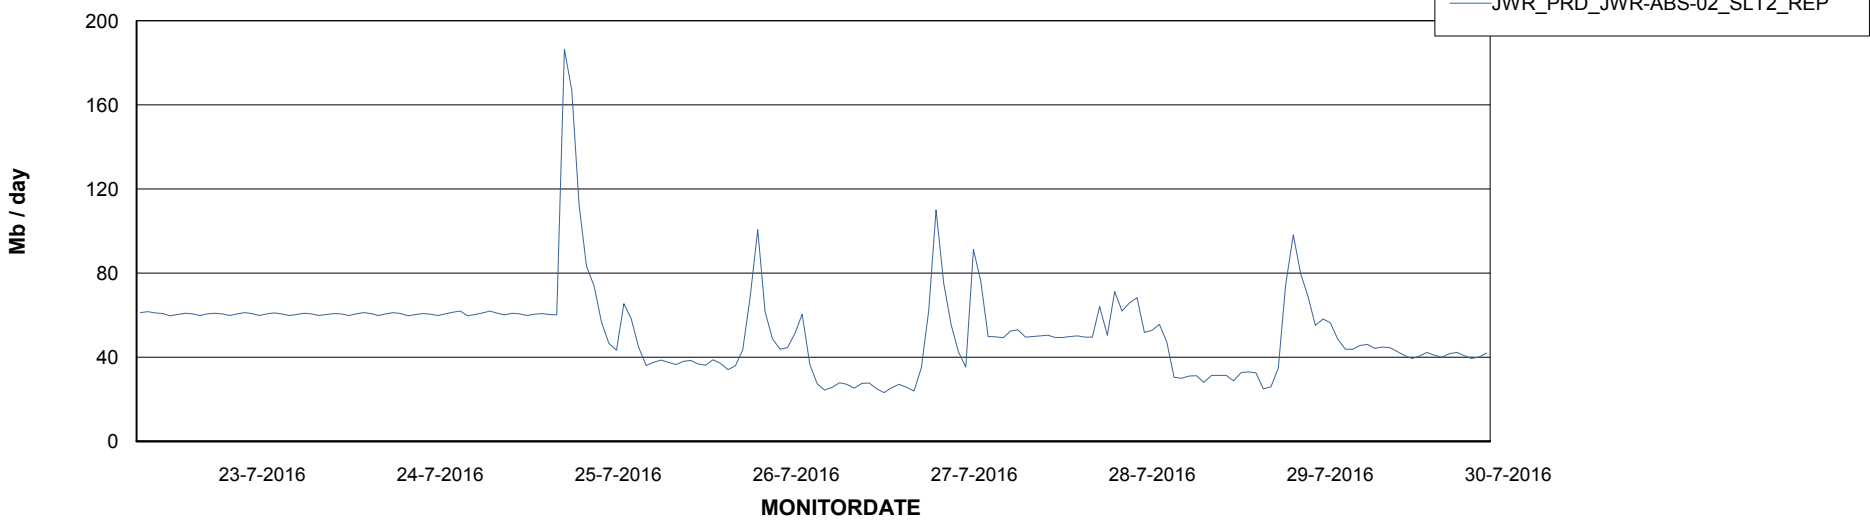

Avg memory used per ReportServer Service