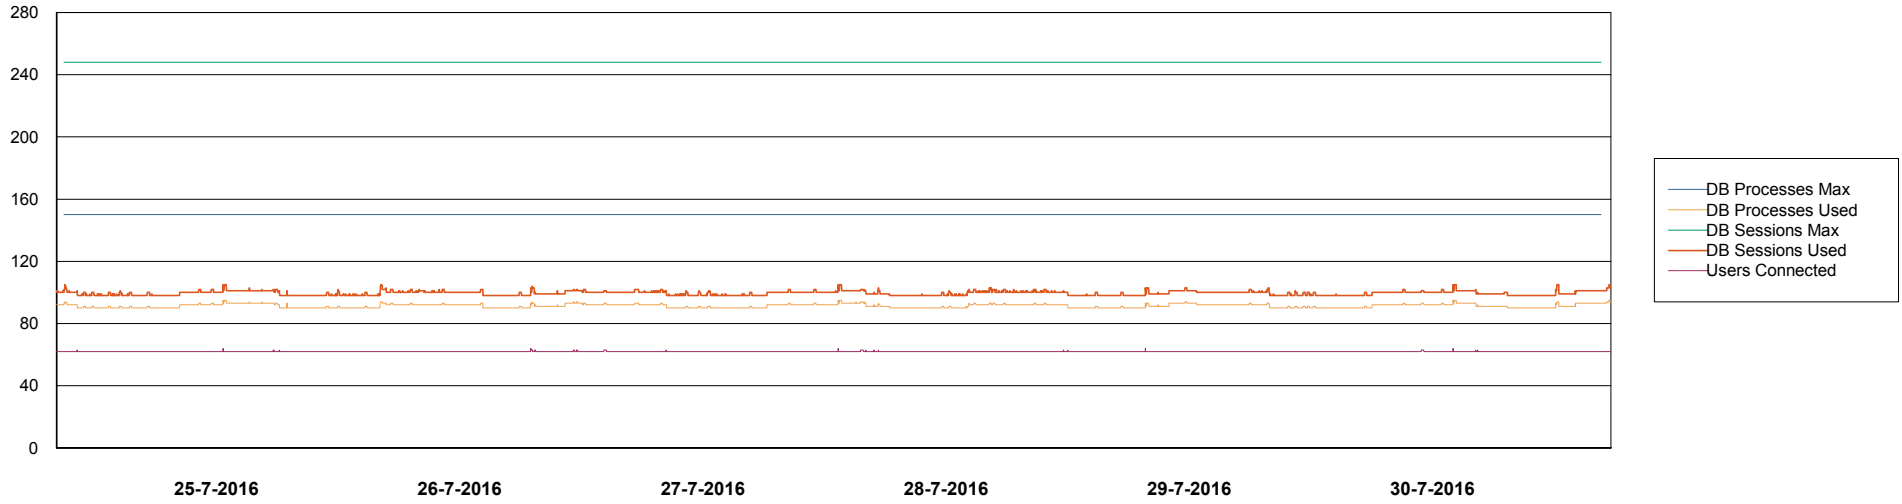

=====

HARDDISK USAGE JWR_PRD_JWR-ODB-02

=====

	Used disk space on / (GB)	Total disk space on / (GB)	Free disk space on / (GB)
30-7-2016	94	251	144
29-7-2016	95	251	144
28-7-2016	95	251	144
27-7-2016	95	251	144
26-7-2016	95	251	144
25-7-2016	95	251	143
24-7-2016	94	251	144

Weekly SLA Customer Report

Customer JWR Production
Database ID 43

DATABASE PERFORMANCE JWRDB_Production

Weekly SLA Customer Report

Customer JWR Production
Database ID 43

DATABASE PERFORMANCE JWRDB_Standby

Weekly SLA Customer Report