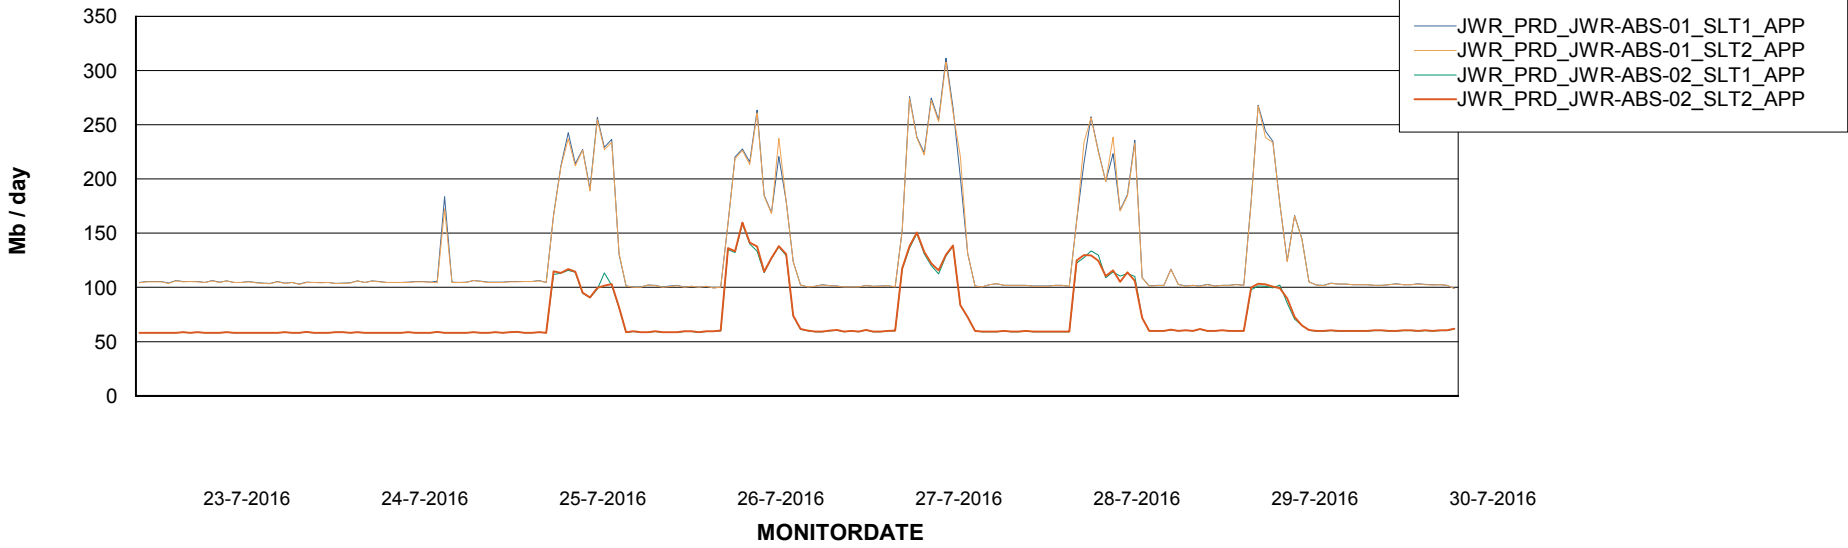

Customer JWR Production
 Database ID 43

=====
 DATABASE SIZE JWRDB_Production
 =====

Database growth over last month

=====
 DATABASE TABLESPACES JWRDB_Production
 =====

TOTAL DATABASE SIZE PER TABLESPACE

Date	Tablespace Name	Filesize (Gb)	Usedsize (Gb)	Percentage free
30-7-2016	ABSDATA	19	16	16
	INDX	46	33	28
29-7-2016	ABSDATA	19	16	16
	INDX	46	33	28
28-7-2016	ABSDATA	19	16	16
	INDX	46	33	28
27-7-2016	ABSDATA	19	16	16
	INDX	46	33	28
26-7-2016	ABSDATA	19	16	16
	INDX	46	33	28
25-7-2016	ABSDATA	19	16	16
	INDX	46	33	28
24-7-2016	ABSDATA	19	16	16
	INDX	46	33	28

Weekly SLA Customer Report

Customer JWR Production
Database ID 43

Weekly SLA Customer Report

Customer JWR Production
Database ID 43

=====
ABSolute Application Server Services
=====

Disaster per ABS Server

Avg memory used per ABS Server Service

Weekly SLA Customer Report

Customer JWR Production
Database ID 43

=====
ABSolute Application Server Services
=====

Avg users per day per ABS server

Weekly SLA Customer Report

Customer JWR Production
Database ID 43