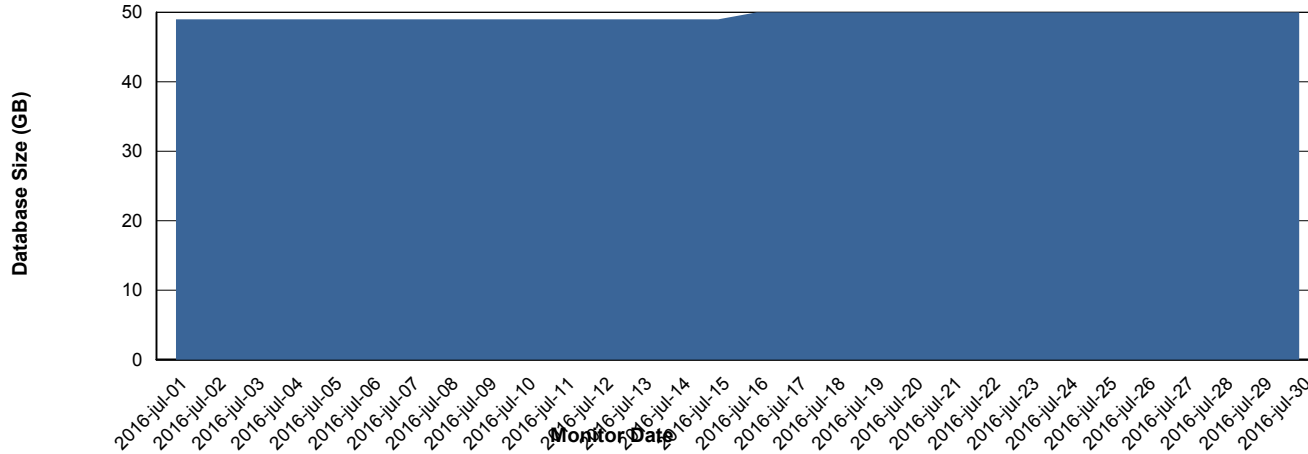

=====

HARDDISK USAGE JWR_PRD_JWR-ODB-02

=====

	Used disk space on / (GB)	Total disk space on / (GB)	Free disk space on / (GB)
30-7-2016	94	251	144
29-7-2016	95	251	144
28-7-2016	95	251	144
27-7-2016	95	251	144
26-7-2016	95	251	144
25-7-2016	95	251	143
24-7-2016	94	251	144

Weekly SLA Customer Report

Customer JWR Production
Database ID 43

DATABASE PERFORMANCE JWRDB_Production

Weekly SLA Customer Report

Customer JWR Production
Database ID 43

DATABASE PERFORMANCE JWRDB_Standby

Weekly SLA Customer Report

Customer JWR Production
 Database ID 43

=====
 DATABASE SIZE JWRDB_Production
 =====

Database growth over last month

=====
 DATABASE TABLESPACES JWRDB_Production
 =====

TOTAL DATABASE SIZE PER TABLESPACE

Date	Tablespace Name	Filesize (Gb)	Usedsize (Gb)	Percentage free
30-7-2016	ABSDATA	19	16	16
	INDX	46	33	28
29-7-2016	ABSDATA	19	16	16
	INDX	46	33	28
28-7-2016	ABSDATA	19	16	16
	INDX	46	33	28
27-7-2016	ABSDATA	19	16	16
	INDX	46	33	28
26-7-2016	ABSDATA	19	16	16
	INDX	46	33	28
25-7-2016	ABSDATA	19	16	16
	INDX	46	33	28
24-7-2016	ABSDATA	19	16	16
	INDX	46	33	28