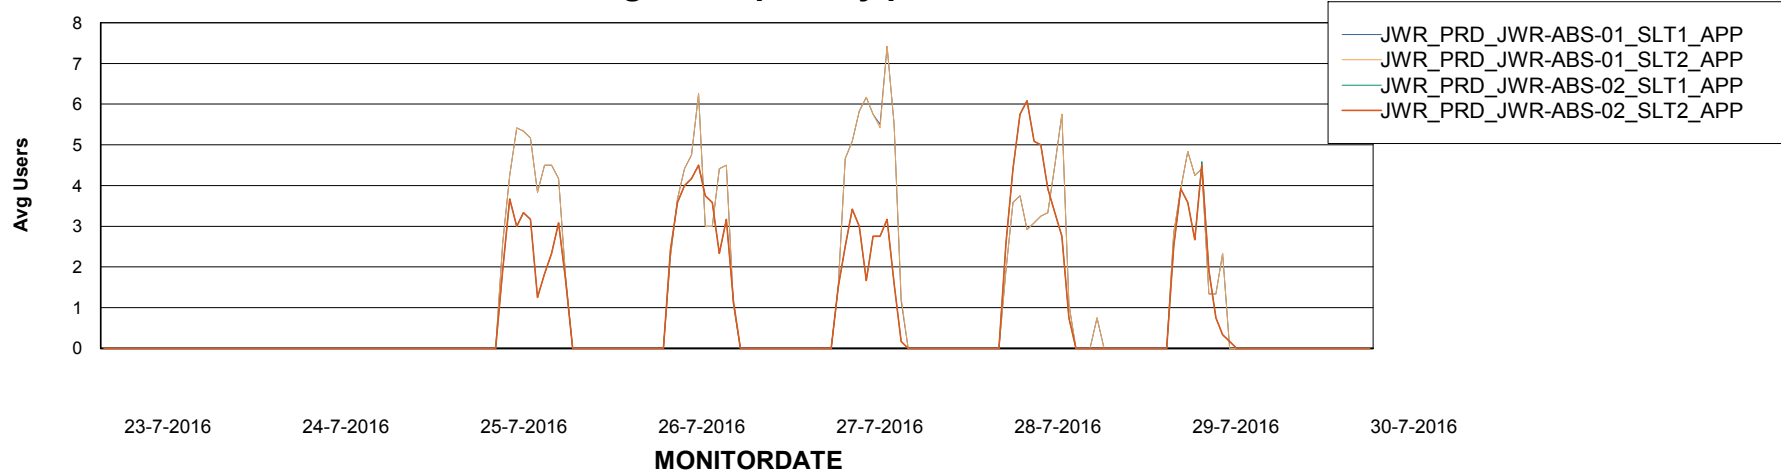

Customer JWR Production
 Database ID 43

=====
 DATABASE SIZE JWRDB_Production
 =====

Database growth over last month

=====
 DATABASE TABLESPACES JWRDB_Production
 =====

TOTAL DATABASE SIZE PER TABLESPACE

Date	Tablespace Name	Filesize (Gb)	Usedsize (Gb)	Percentage free
30-7-2016	ABSDATA	19	16	16
	INDX	46	33	28
29-7-2016	ABSDATA	19	16	16
	INDX	46	33	28
28-7-2016	ABSDATA	19	16	16
	INDX	46	33	28
27-7-2016	ABSDATA	19	16	16
	INDX	46	33	28
26-7-2016	ABSDATA	19	16	16
	INDX	46	33	28
25-7-2016	ABSDATA	19	16	16
	INDX	46	33	28
24-7-2016	ABSDATA	19	16	16
	INDX	46	33	28

Weekly SLA Customer Report

Customer JWR Production
Database ID 43

Weekly SLA Customer Report

Customer JWR Production
Database ID 43

=====
ABSolute Application Server Services
=====

Disaster per ABS Server

Avg memory used per ABS Server Service

Weekly SLA Customer Report

Customer JWR Production
Database ID 43

=====
ABSolute Application Server Services
=====

Avg users per day per ABS server

Weekly SLA Customer Report

Customer JWR Production
Database ID 43