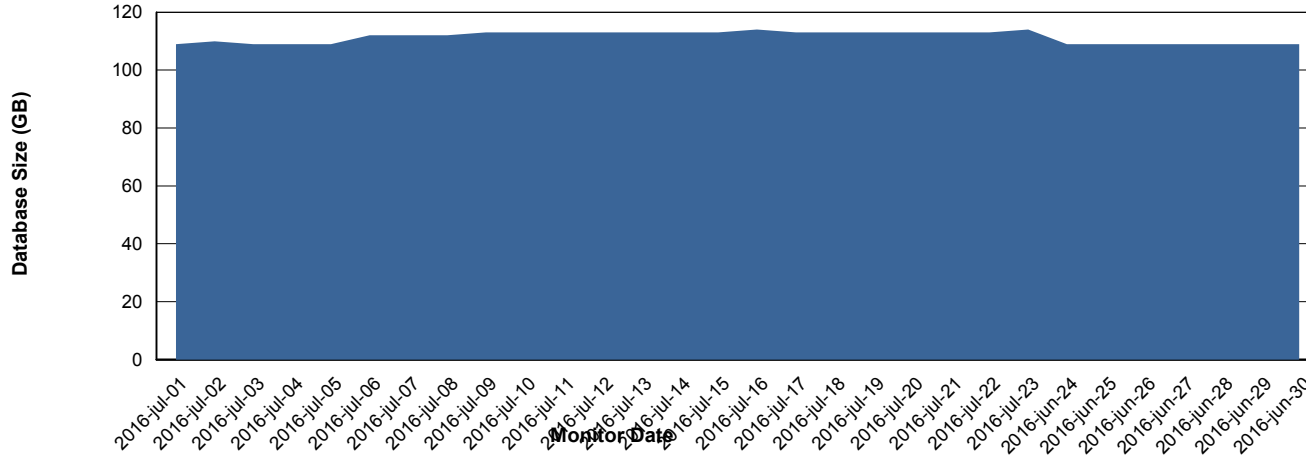

Weekly SLA Customer Report

Customer VEN_Production
Database ID 35

=====
DATABASE SIZE VENDB_Production
=====

Database growth over last month

=====
DATABASE TABLESPACES VENDB_Production
=====

TOTAL DATABASE SIZE PER TABLESPACE

Date	Tablespace Name	Filesize (Gb)	Usedsize (Gb)	Percentage free
23-7-2016	ABSDATA	41	37	10
	INDX	98	75	23
22-7-2016	ABSDATA	41	37	10
	INDX	98	75	23
21-7-2016	ABSDATA	41	37	10
	INDX	98	75	23
20-7-2016	ABSDATA	41	37	10
	INDX	98	75	23
19-7-2016	ABSDATA	41	37	10
	INDX	98	75	23
18-7-2016	ABSDATA	41	37	10
	INDX	98	75	23
17-7-2016	ABSDATA	41	37	10
	INDX	98	75	23