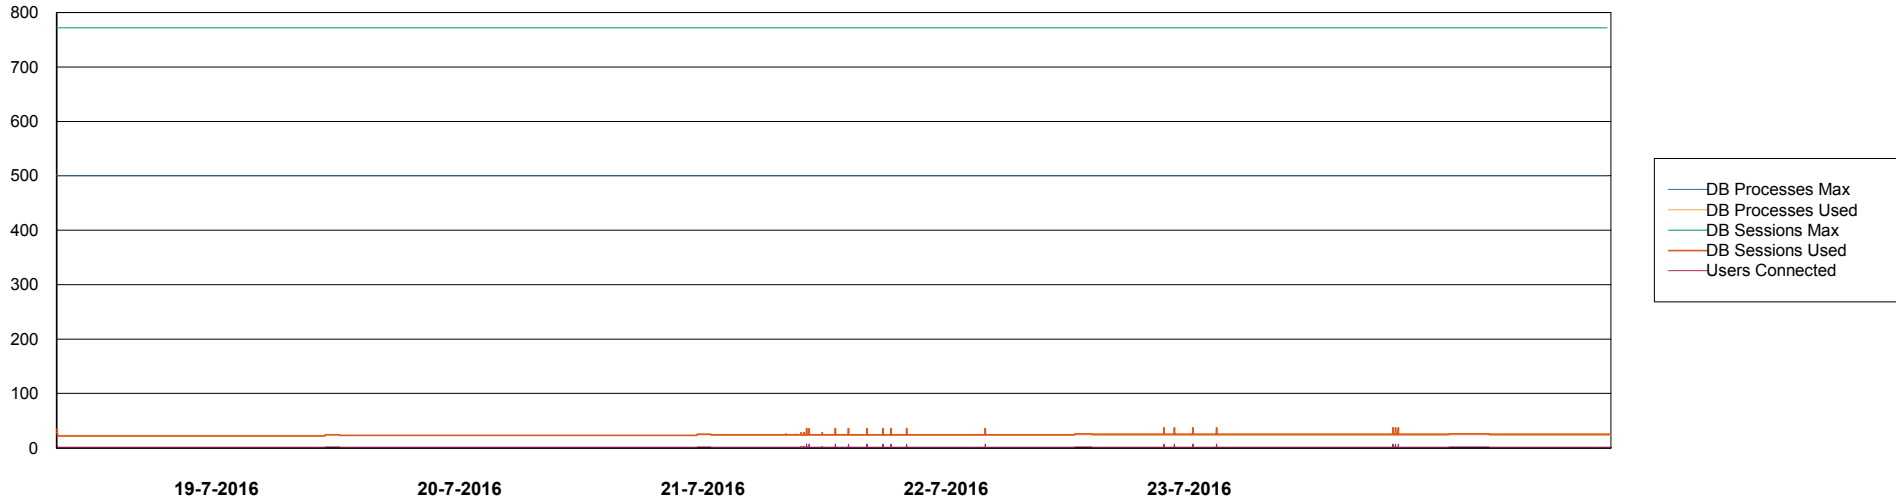

Weekly SLA Customer Report

Customer VEN_Production
Database ID 35

=====
DATABASE PERFORMANCE =====
===== VENDB_Standby =====
=====