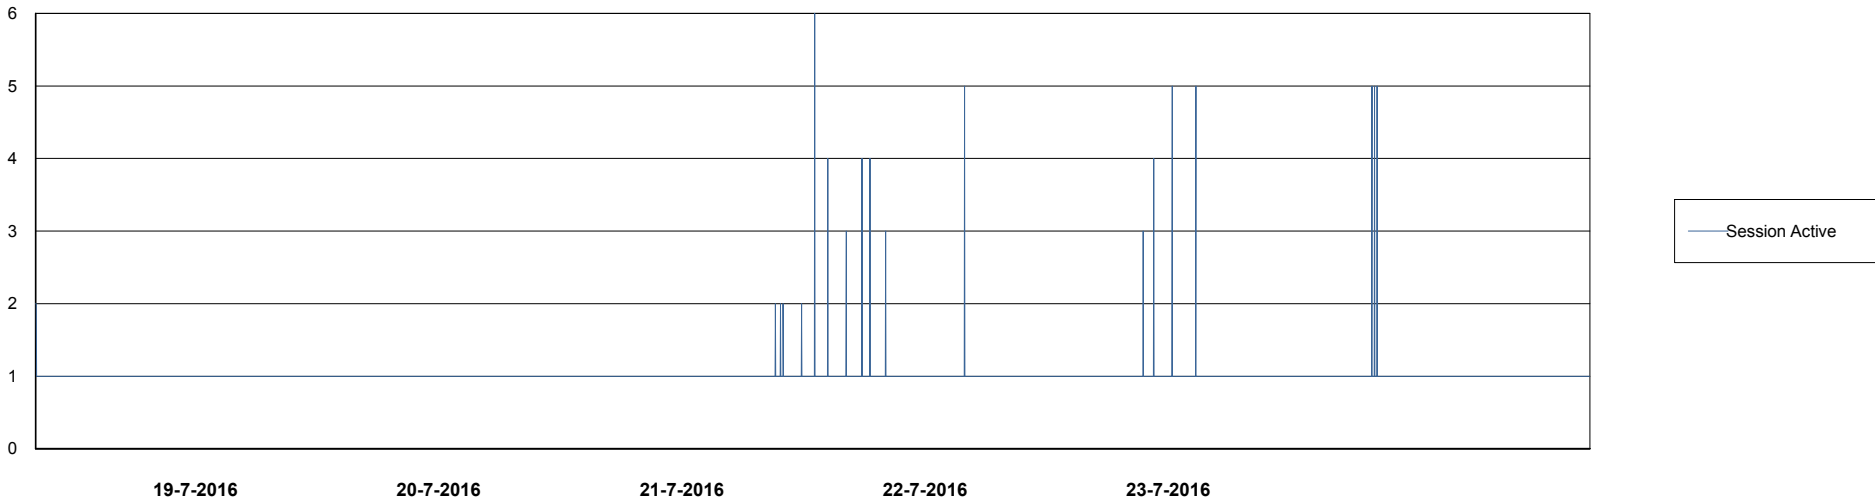

Weekly SLA Customer Report

Customer VEN_Production
Database ID 35

=====
DATABASE PERFORMANCE =====
===== VENDB_Standby =====
=====