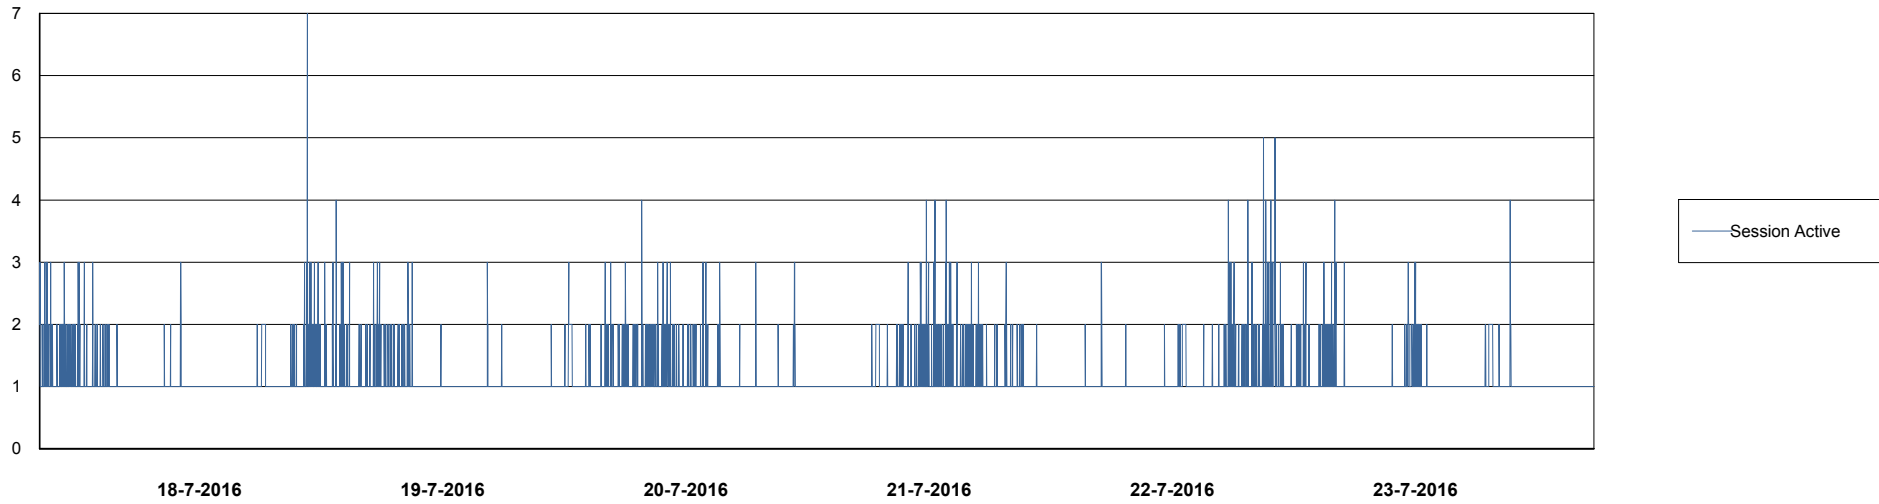

=====
DATABASE PERFORMANCE   VENDB_Production
=====