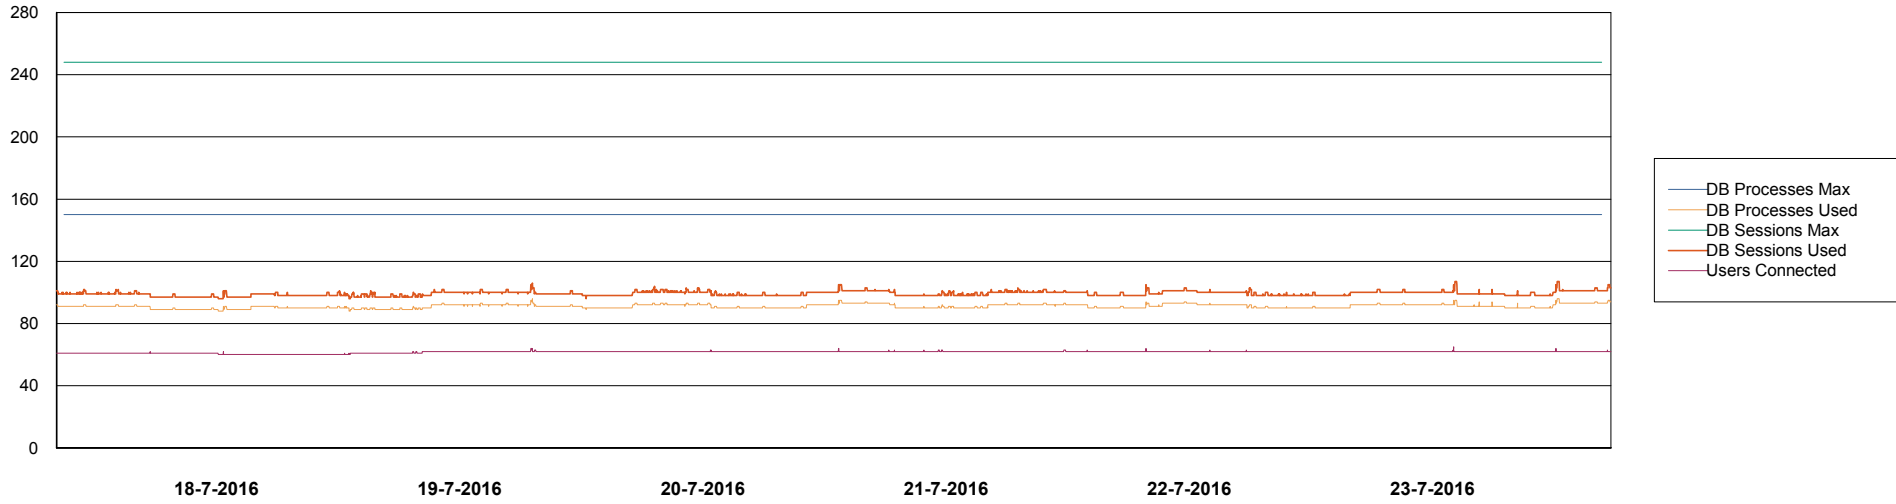

=====

HARDDISK USAGE JWR_PRD_JWR-ODB-02

=====

	Used disk space on / (GB)	Total disk space on / (GB)	Free disk space on / (GB)
23-7-2016	94	251	144
22-7-2016	94	251	144
21-7-2016	94	251	144
20-7-2016	94	251	144
19-7-2016	95	251	143
18-7-2016	95	251	143
17-7-2016	95	251	144

Weekly SLA Customer Report

Customer JWR Production
Database ID 43

DATABASE PERFORMANCE JWRDB_Production

Weekly SLA Customer Report

Customer JWR Production
Database ID 43

DATABASE PERFORMANCE JWRDB_Standby

Weekly SLA Customer Report