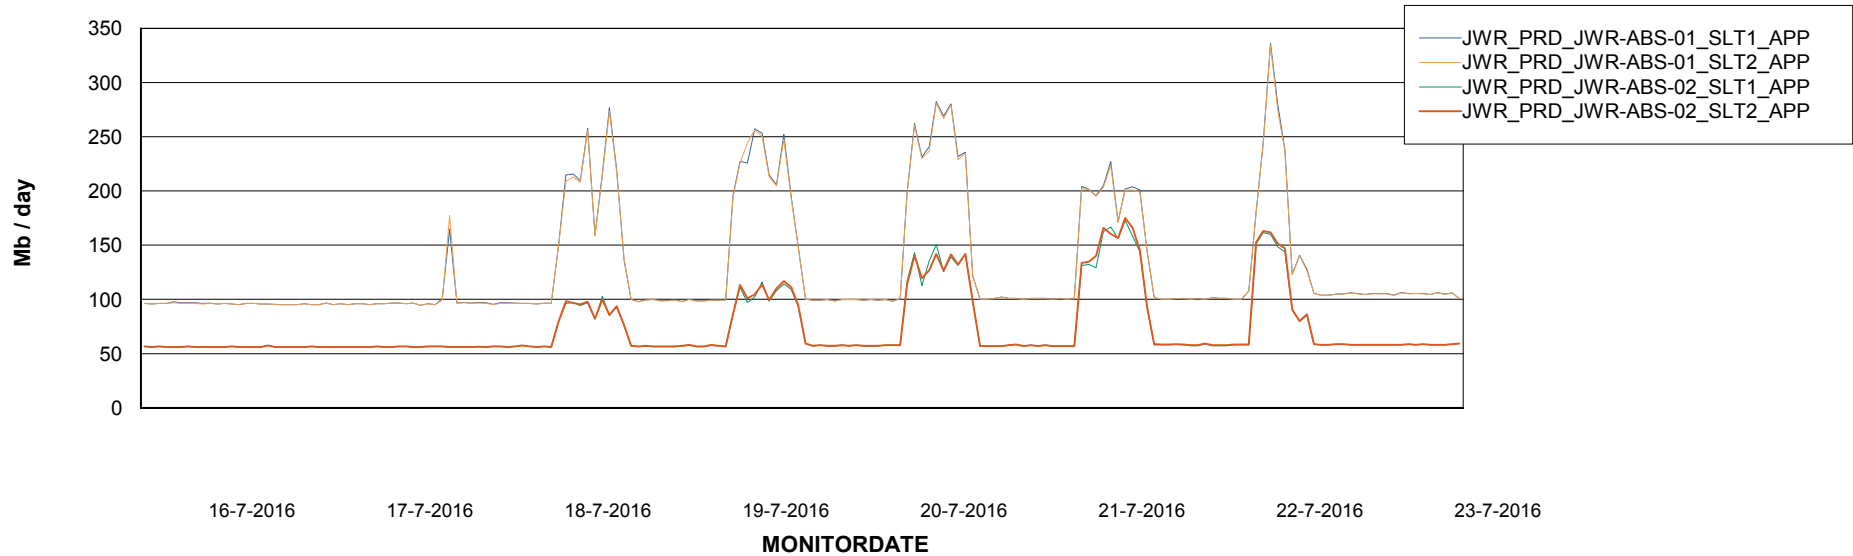

Customer JWR Production
 Database ID 43

=====
 DATABASE SIZE JWRDB_Production
 =====

Database growth over last month

=====
 DATABASE TABLESPACES JWRDB_Production
 =====

TOTAL DATABASE SIZE PER TABLESPACE

Date	Tablespace Name	Filesize (Gb)	Usedsize (Gb)	Percentage free
23-7-2016	ABSDATA	19	16	16
	INDX	46	33	28
22-7-2016	ABSDATA	19	16	16
	INDX	46	33	28
21-7-2016	ABSDATA	19	16	16
	INDX	46	33	28
20-7-2016	ABSDATA	19	16	16
	INDX	46	33	28
19-7-2016	ABSDATA	19	16	16
	INDX	46	33	28
18-7-2016	ABSDATA	19	16	16
	INDX	46	33	28
17-7-2016	ABSDATA	19	16	16
	INDX	46	33	28

Weekly SLA Customer Report

Customer JWR Production
Database ID 43

Weekly SLA Customer Report

Customer JWR Production
Database ID 43

=====
ABSolute Application Server Services
=====

Disaster per ABS Server

Avg memory used per ABS Server Service

Weekly SLA Customer Report

Customer JWR Production
Database ID 43

=====
ABSolute Application Server Services
=====

Avg users per day per ABS server

Weekly SLA Customer Report

Customer JWR Production
Database ID 43