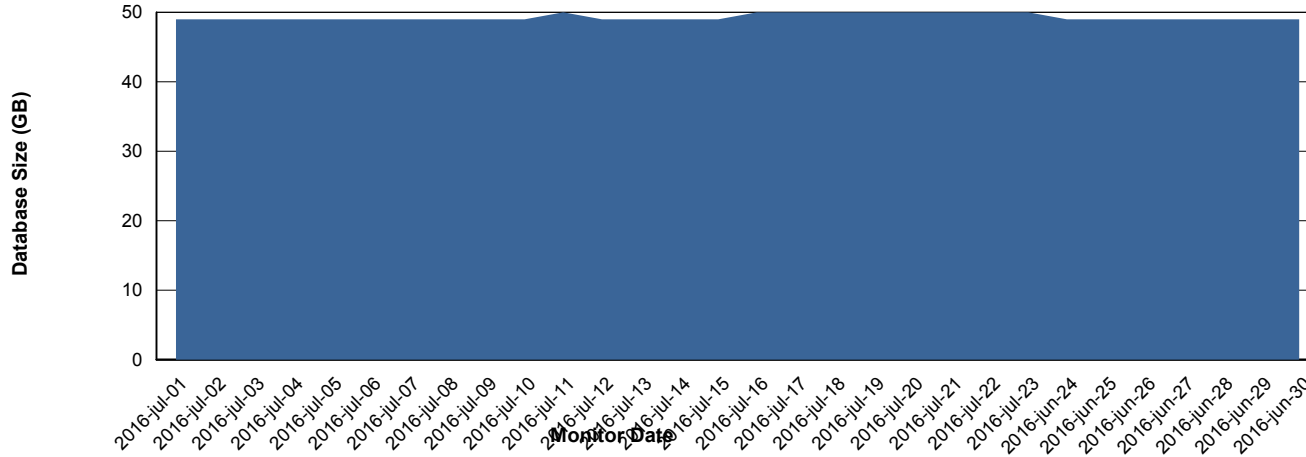

=====

HARDDISK USAGE JWR_PRD_JWR-ODB-02

=====

	Used disk space on / (GB)	Total disk space on / (GB)	Free disk space on / (GB)
23-7-2016	94	251	144
22-7-2016	94	251	144
21-7-2016	94	251	144
20-7-2016	94	251	144
19-7-2016	95	251	143
18-7-2016	95	251	143
17-7-2016	95	251	144

Weekly SLA Customer Report

Customer JWR Production
Database ID 43

DATABASE PERFORMANCE JWRDB_Production

Weekly SLA Customer Report

Customer JWR Production
Database ID 43

DATABASE PERFORMANCE JWRDB_Standby

Weekly SLA Customer Report

Customer JWR Production
 Database ID 43

=====
 DATABASE SIZE JWRDB_Production
 =====

Database growth over last month

=====
 DATABASE TABLESPACES JWRDB_Production
 =====

TOTAL DATABASE SIZE PER TABLESPACE

Date	Tablespace Name	Filesize (Gb)	Usedsize (Gb)	Percentage free
23-7-2016	ABSDATA	19	16	16
	INDX	46	33	28
22-7-2016	ABSDATA	19	16	16
	INDX	46	33	28
21-7-2016	ABSDATA	19	16	16
	INDX	46	33	28
20-7-2016	ABSDATA	19	16	16
	INDX	46	33	28
19-7-2016	ABSDATA	19	16	16
	INDX	46	33	28
18-7-2016	ABSDATA	19	16	16
	INDX	46	33	28
17-7-2016	ABSDATA	19	16	16
	INDX	46	33	28