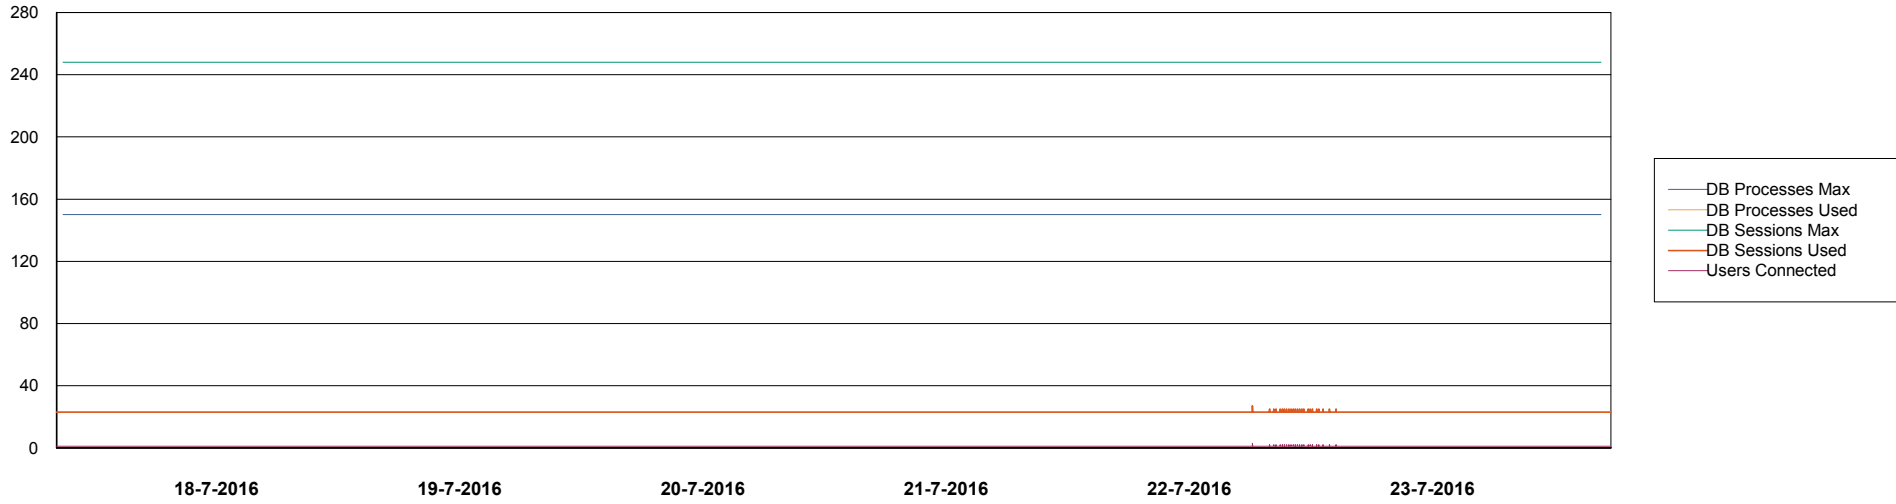

=====

HARDDISK USAGE JWR_PRD_JWR-ODB-02

=====

	Used disk space on / (GB)	Total disk space on / (GB)	Free disk space on / (GB)
23-7-2016	94	251	144
22-7-2016	94	251	144
21-7-2016	94	251	144
20-7-2016	94	251	144
19-7-2016	95	251	143
18-7-2016	95	251	143
17-7-2016	95	251	144

Weekly SLA Customer Report

Customer JWR Production
Database ID 43

DATABASE PERFORMANCE JWRDB_Production

Weekly SLA Customer Report

Customer JWR Production
Database ID 43

DATABASE PERFORMANCE JWRDB_Standby

Weekly SLA Customer Report

Customer JWR Production
 Database ID 43

=====
 DATABASE SIZE JWRDB_Production
 =====

Database growth over last month

=====
 DATABASE TABLESPACES JWRDB_Production
 =====

TOTAL DATABASE SIZE PER TABLESPACE

Date	Tablespace Name	Filesize (Gb)	Usedsize (Gb)	Percentage free
23-7-2016	ABSDATA	19	16	16
	INDX	46	33	28
22-7-2016	ABSDATA	19	16	16
	INDX	46	33	28
21-7-2016	ABSDATA	19	16	16
	INDX	46	33	28
20-7-2016	ABSDATA	19	16	16
	INDX	46	33	28
19-7-2016	ABSDATA	19	16	16
	INDX	46	33	28
18-7-2016	ABSDATA	19	16	16
	INDX	46	33	28
17-7-2016	ABSDATA	19	16	16
	INDX	46	33	28