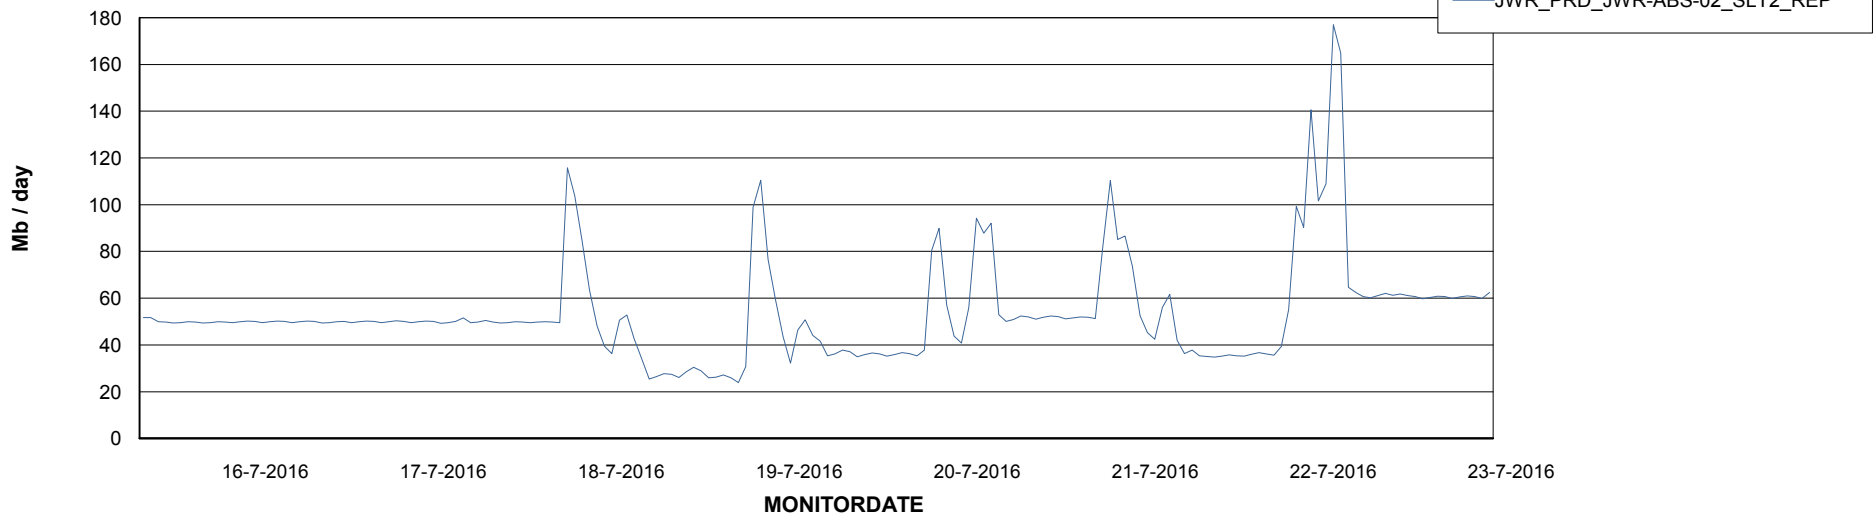

Avg memory used per ReportServer Service