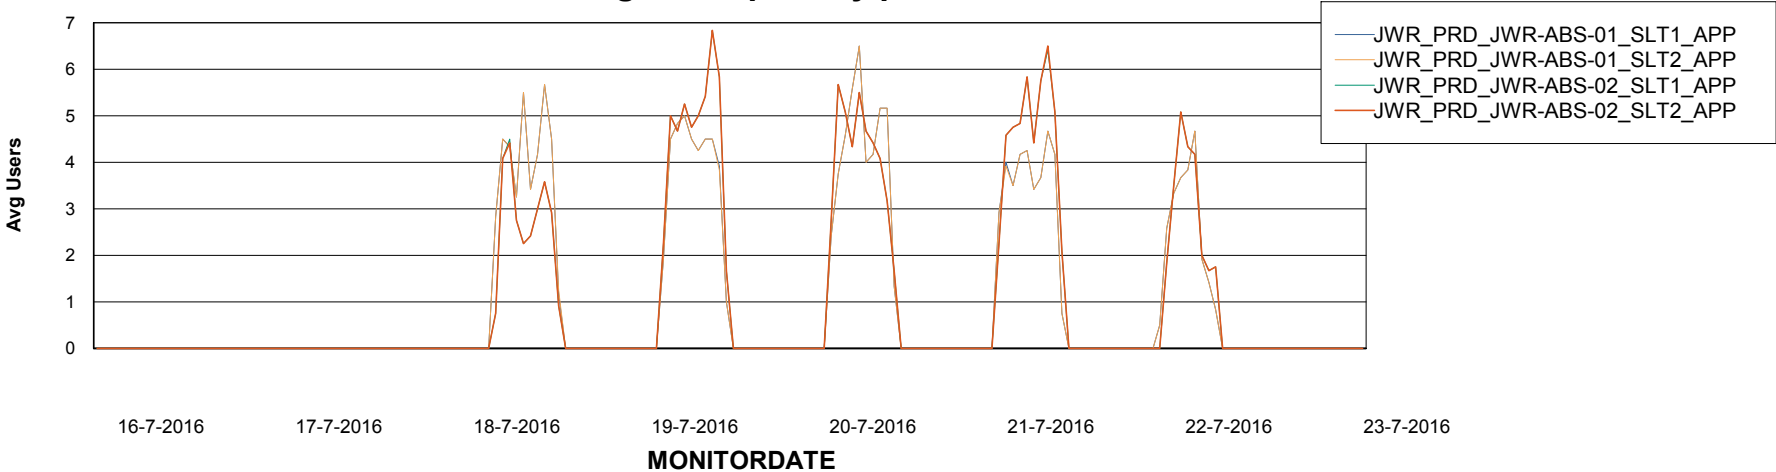

Customer JWR Production
 Database ID 43

=====
 DATABASE SIZE JWRDB_Production
 =====

Database growth over last month

=====
 DATABASE TABLESPACES JWRDB_Production
 =====

TOTAL DATABASE SIZE PER TABLESPACE

Date	Tablespace Name	Filesize (Gb)	Usedsize (Gb)	Percentage free
23-7-2016	ABSDATA	19	16	16
	INDX	46	33	28
22-7-2016	ABSDATA	19	16	16
	INDX	46	33	28
21-7-2016	ABSDATA	19	16	16
	INDX	46	33	28
20-7-2016	ABSDATA	19	16	16
	INDX	46	33	28
19-7-2016	ABSDATA	19	16	16
	INDX	46	33	28
18-7-2016	ABSDATA	19	16	16
	INDX	46	33	28
17-7-2016	ABSDATA	19	16	16
	INDX	46	33	28

Weekly SLA Customer Report

Customer JWR Production
Database ID 43

Weekly SLA Customer Report

Customer JWR Production
Database ID 43

=====
ABSolute Application Server Services
=====

Disaster per ABS Server

Avg memory used per ABS Server Service

Weekly SLA Customer Report

Customer JWR Production
Database ID 43

=====
ABSolute Application Server Services
=====

Avg users per day per ABS server

Weekly SLA Customer Report

Customer JWR Production
Database ID 43