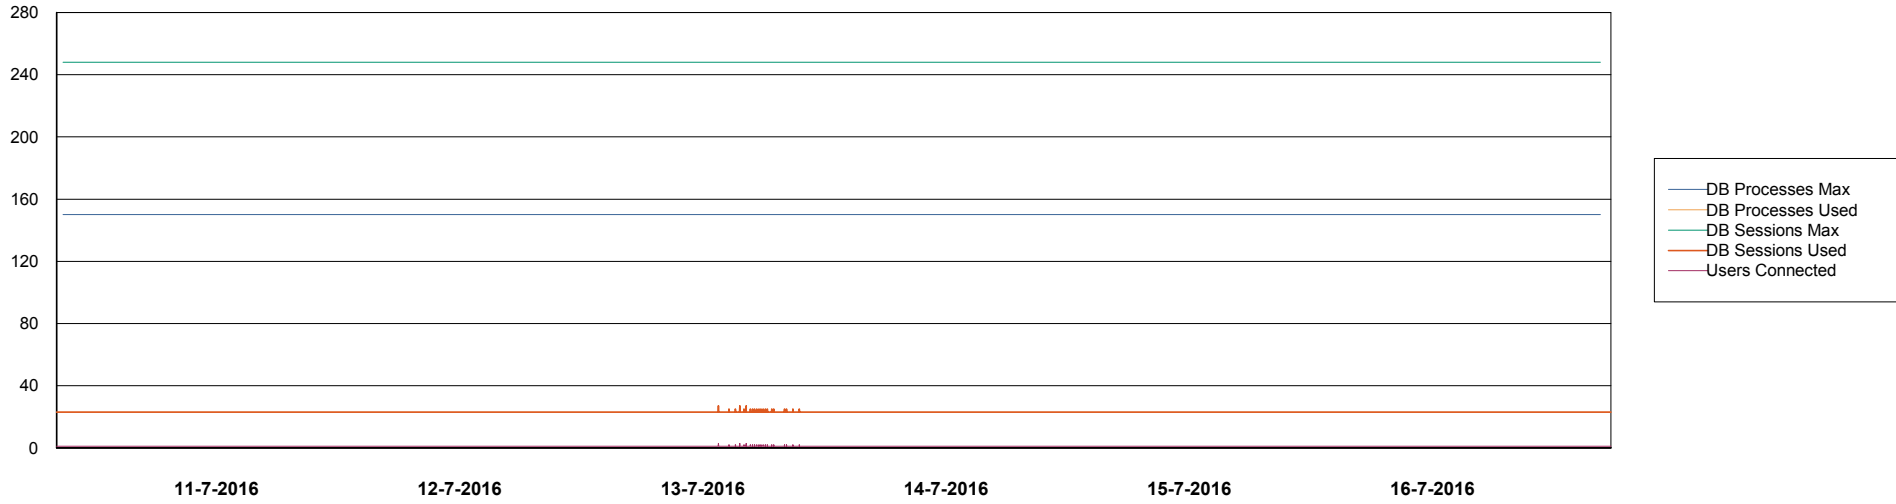

=====

HARDDISK USAGE JWR_PRD_JWR-ODB-02

=====

	Used disk space on / (GB)	Total disk space on / (GB)	Free disk space on / (GB)
16-7-2016	95	251	144
15-7-2016	95	251	143
14-7-2016	95	251	143
13-7-2016	95	251	143
12-7-2016	95	251	143
11-7-2016	113	251	125
10-7-2016	129	251	109

Weekly SLA Customer Report

Customer JWR Production
Database ID 43

DATABASE PERFORMANCE JWRDB_Production

Weekly SLA Customer Report

Customer JWR Production
Database ID 43

DATABASE PERFORMANCE JWRDB_Standby

Weekly SLA Customer Report

Customer JWR Production
 Database ID 43

=====
 DATABASE SIZE JWRDB_Production
 =====

Database growth over last month

=====
 DATABASE TABLESPACES JWRDB_Production
 =====

TOTAL DATABASE SIZE PER TABLESPACE

Date	Tablespace Name	Filesize (Gb)	Usedsize (Gb)	Percentage free
16-7-2016	ABSDATA	19	16	16
	INDX	46	33	28
15-7-2016	ABSDATA	19	16	16
	INDX	46	33	28
14-7-2016	ABSDATA	19	16	16
	INDX	46	33	28
13-7-2016	ABSDATA	19	16	16
	INDX	46	33	28
12-7-2016	ABSDATA	19	16	16
	INDX	46	33	28
11-7-2016	ABSDATA	19	16	16
	INDX	46	33	28
10-7-2016	ABSDATA	19	16	16
	INDX	46	33	28