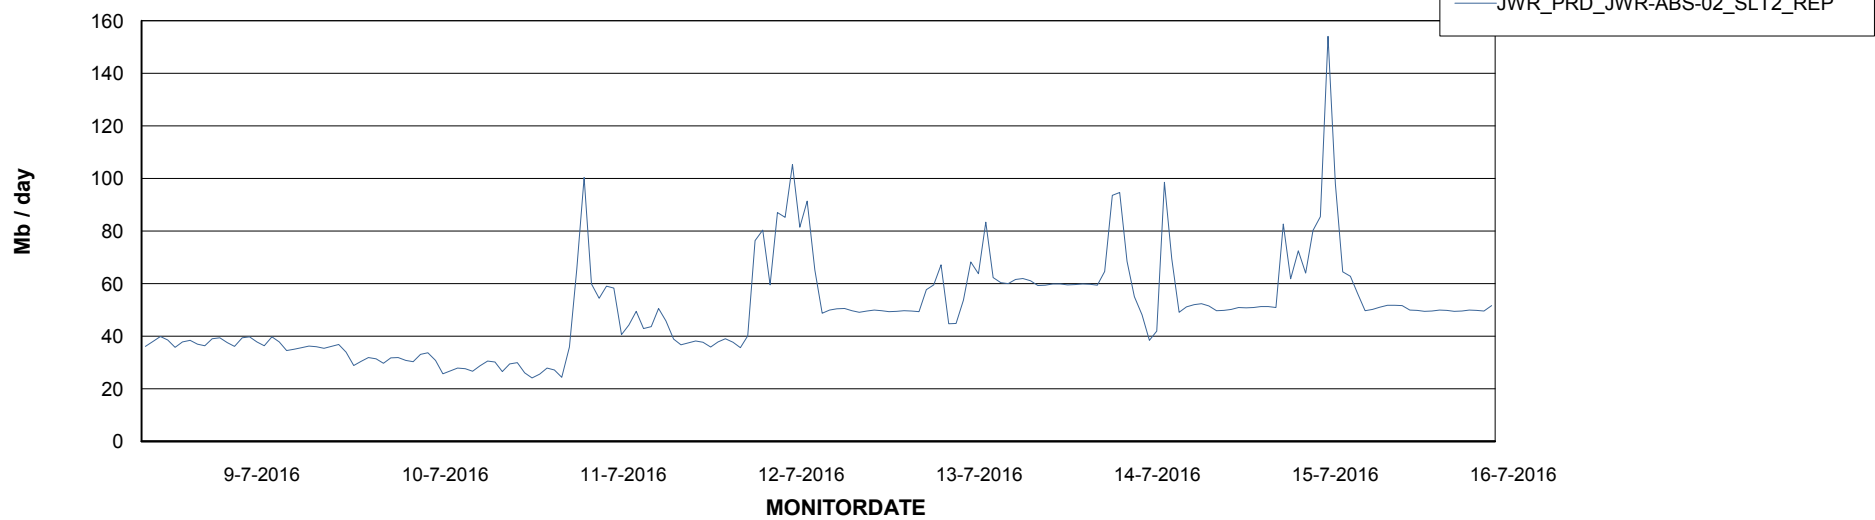

Avg memory used per ReportServer Service