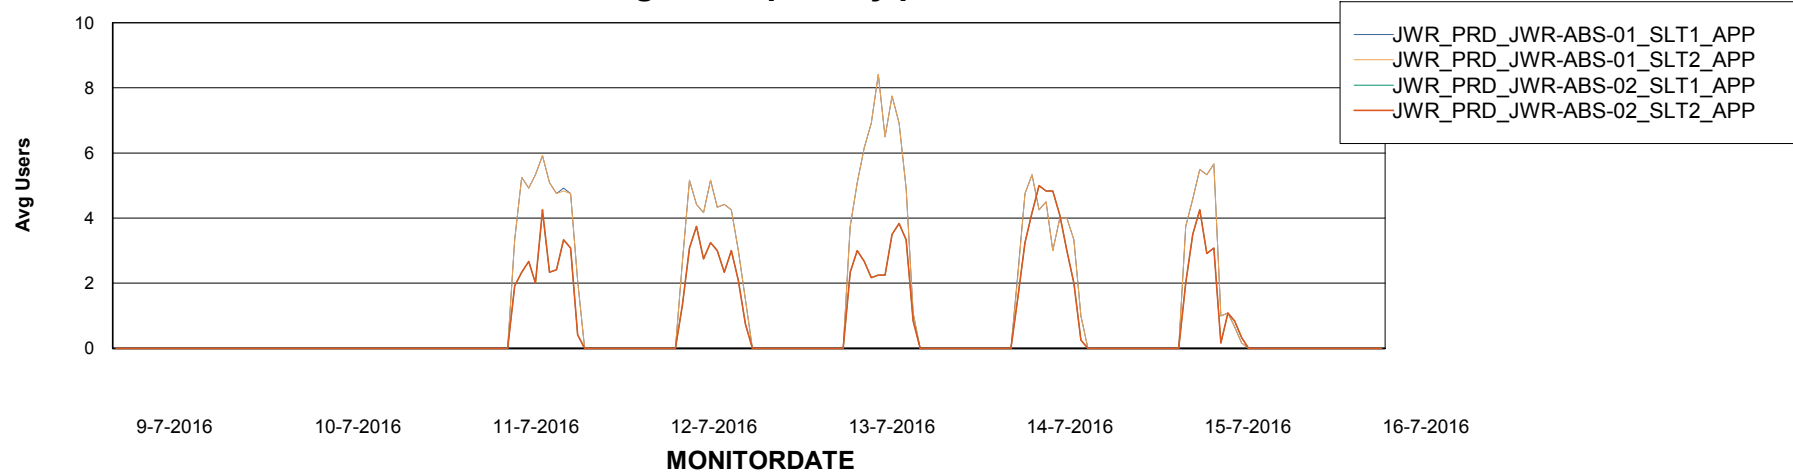

Customer JWR Production
 Database ID 43

=====
 DATABASE SIZE JWRDB_Production
 =====

Database growth over last month

=====
 DATABASE TABLESPACES JWRDB_Production
 =====

TOTAL DATABASE SIZE PER TABLESPACE

Date	Tablespace Name	Filesize (Gb)	Usedsize (Gb)	Percentage free
16-7-2016	ABSDATA	19	16	16
	INDX	46	33	28
15-7-2016	ABSDATA	19	16	16
	INDX	46	33	28
14-7-2016	ABSDATA	19	16	16
	INDX	46	33	28
13-7-2016	ABSDATA	19	16	16
	INDX	46	33	28
12-7-2016	ABSDATA	19	16	16
	INDX	46	33	28
11-7-2016	ABSDATA	19	16	16
	INDX	46	33	28
10-7-2016	ABSDATA	19	16	16
	INDX	46	33	28

Weekly SLA Customer Report

Customer JWR Production
Database ID 43

Weekly SLA Customer Report

Customer JWR Production
Database ID 43

ABSolute Application Server Services

Disaster per ABS Server

Avg memory used per ABS Server Service

Weekly SLA Customer Report

Customer JWR Production
Database ID 43

=====
ABSolute Application Server Services
=====

Avg users per day per ABS server

Weekly SLA Customer Report

Customer JWR Production
Database ID 43