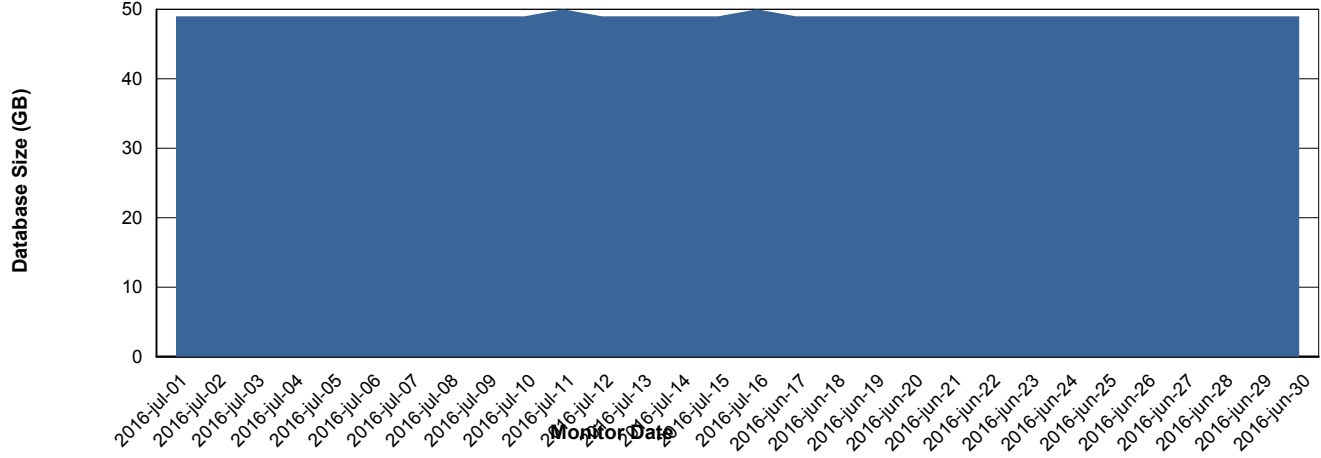

=====

HARDDISK USAGE JWR_PRD_JWR-ODB-02

=====

	Used disk space on / (GB)	Total disk space on / (GB)	Free disk space on / (GB)
16-7-2016	95	251	144
15-7-2016	95	251	143
14-7-2016	95	251	143
13-7-2016	95	251	143
12-7-2016	95	251	143
11-7-2016	113	251	125
10-7-2016	129	251	109

Weekly SLA Customer Report

Customer JWR Production
Database ID 43

DATABASE PERFORMANCE JWRDB_Production

Weekly SLA Customer Report

Customer JWR Production
Database ID 43

DATABASE PERFORMANCE JWRDB_Standby

Weekly SLA Customer Report

Customer JWR Production
 Database ID 43

=====
 DATABASE SIZE JWRDB_Production
 =====

Database growth over last month

=====
 DATABASE TABLESPACES JWRDB_Production
 =====

TOTAL DATABASE SIZE PER TABLESPACE

Date	Tablespace Name	Filesize (Gb)	Usedsize (Gb)	Percentage free
16-7-2016	ABSDATA	19	16	16
	INDX	46	33	28
15-7-2016	ABSDATA	19	16	16
	INDX	46	33	28
14-7-2016	ABSDATA	19	16	16
	INDX	46	33	28
13-7-2016	ABSDATA	19	16	16
	INDX	46	33	28
12-7-2016	ABSDATA	19	16	16
	INDX	46	33	28
11-7-2016	ABSDATA	19	16	16
	INDX	46	33	28
10-7-2016	ABSDATA	19	16	16
	INDX	46	33	28