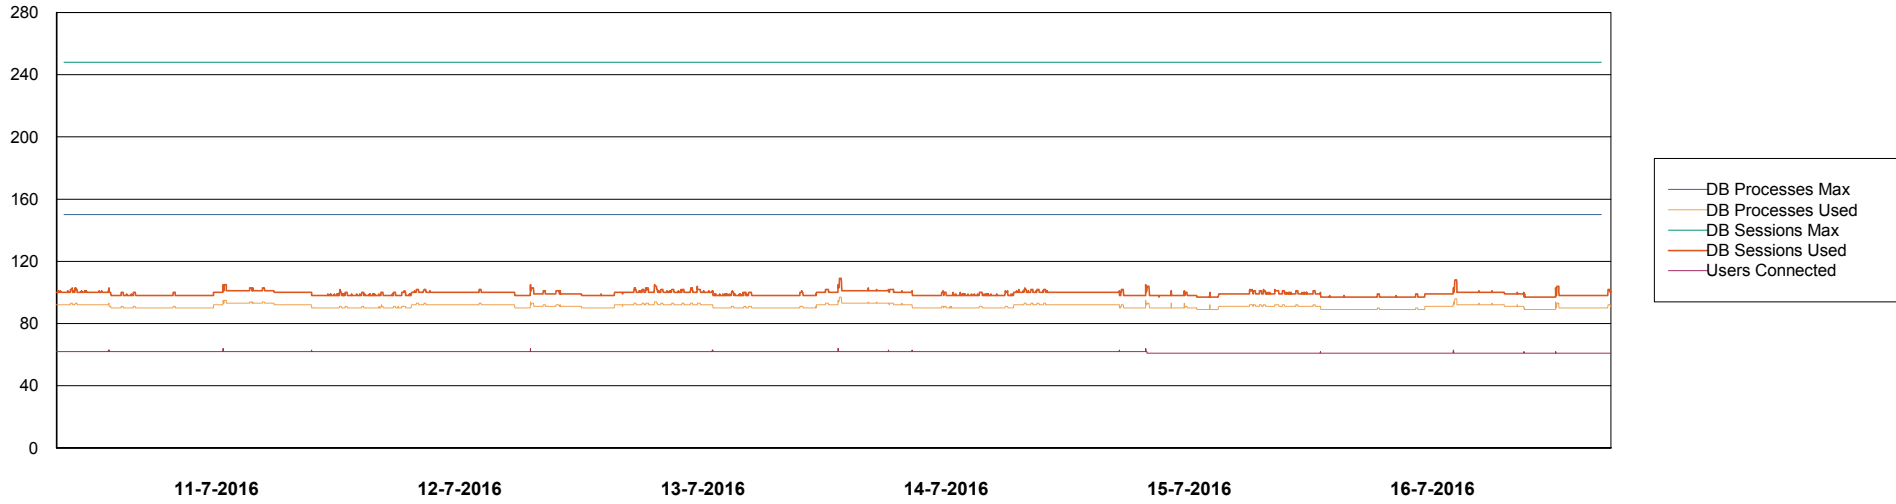

=====

HARDDISK USAGE JWR_PRD_JWR-ODB-02

=====

	Used disk space on / (GB)	Total disk space on / (GB)	Free disk space on / (GB)
16-7-2016	95	251	144
15-7-2016	95	251	143
14-7-2016	95	251	143
13-7-2016	95	251	143
12-7-2016	95	251	143
11-7-2016	113	251	125
10-7-2016	129	251	109

Weekly SLA Customer Report

Customer JWR Production
Database ID 43

DATABASE PERFORMANCE JWRDB_Production

Weekly SLA Customer Report

Customer JWR Production
Database ID 43

DATABASE PERFORMANCE JWRDB_Standby

Weekly SLA Customer Report