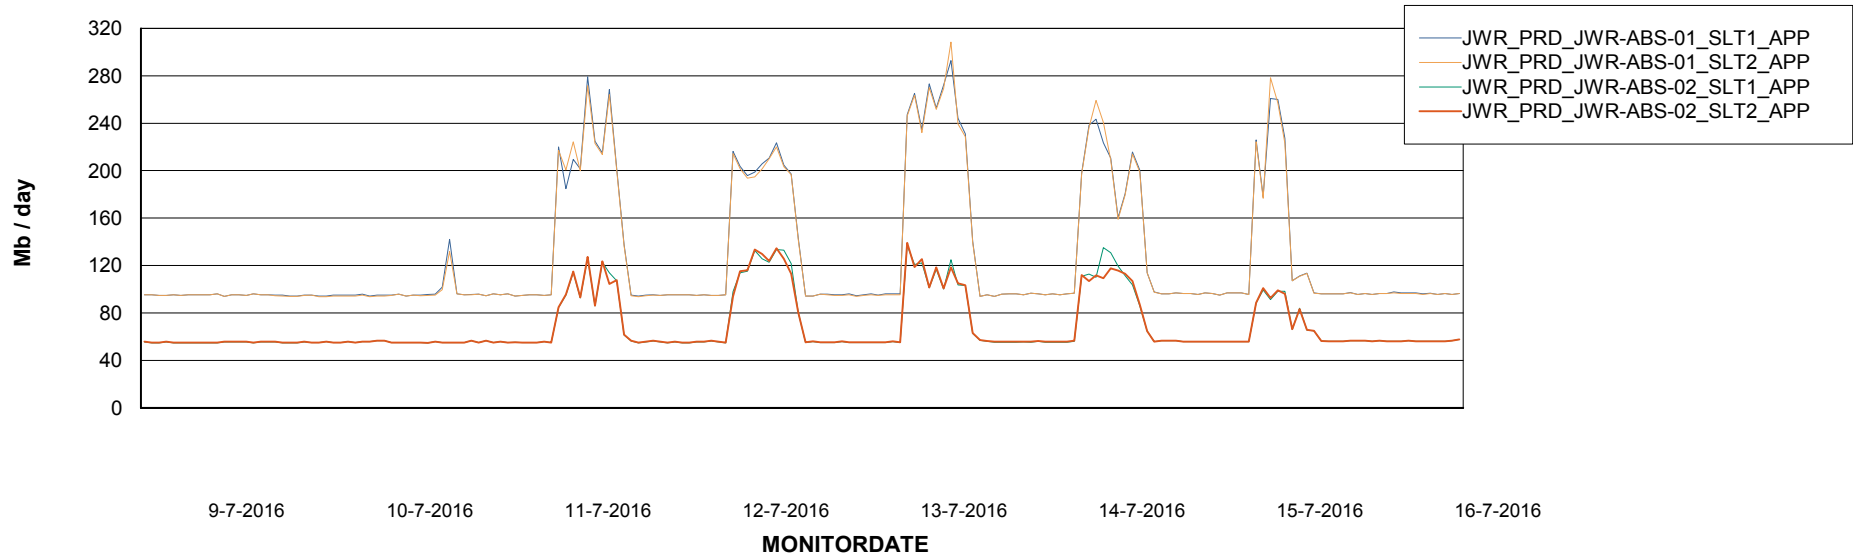

Customer JWR Production
 Database ID 43

=====
 DATABASE SIZE JWRDB_Production
 =====

Database growth over last month

=====
 DATABASE TABLESPACES JWRDB_Production
 =====

TOTAL DATABASE SIZE PER TABLESPACE

Date	Tablespace Name	Filesize (Gb)	Usedsize (Gb)	Percentage free
16-7-2016	ABSDATA	19	16	16
	INDX	46	33	28
15-7-2016	ABSDATA	19	16	16
	INDX	46	33	28
14-7-2016	ABSDATA	19	16	16
	INDX	46	33	28
13-7-2016	ABSDATA	19	16	16
	INDX	46	33	28
12-7-2016	ABSDATA	19	16	16
	INDX	46	33	28
11-7-2016	ABSDATA	19	16	16
	INDX	46	33	28
10-7-2016	ABSDATA	19	16	16
	INDX	46	33	28

Weekly SLA Customer Report

Customer JWR Production
Database ID 43

Weekly SLA Customer Report

Customer JWR Production
Database ID 43

ABSolute Application Server Services

Disaster per ABS Server

Avg memory used per ABS Server Service

Weekly SLA Customer Report

Customer JWR Production
Database ID 43

=====
ABSolute Application Server Services
=====

Avg users per day per ABS server

Weekly SLA Customer Report

Customer JWR Production
Database ID 43