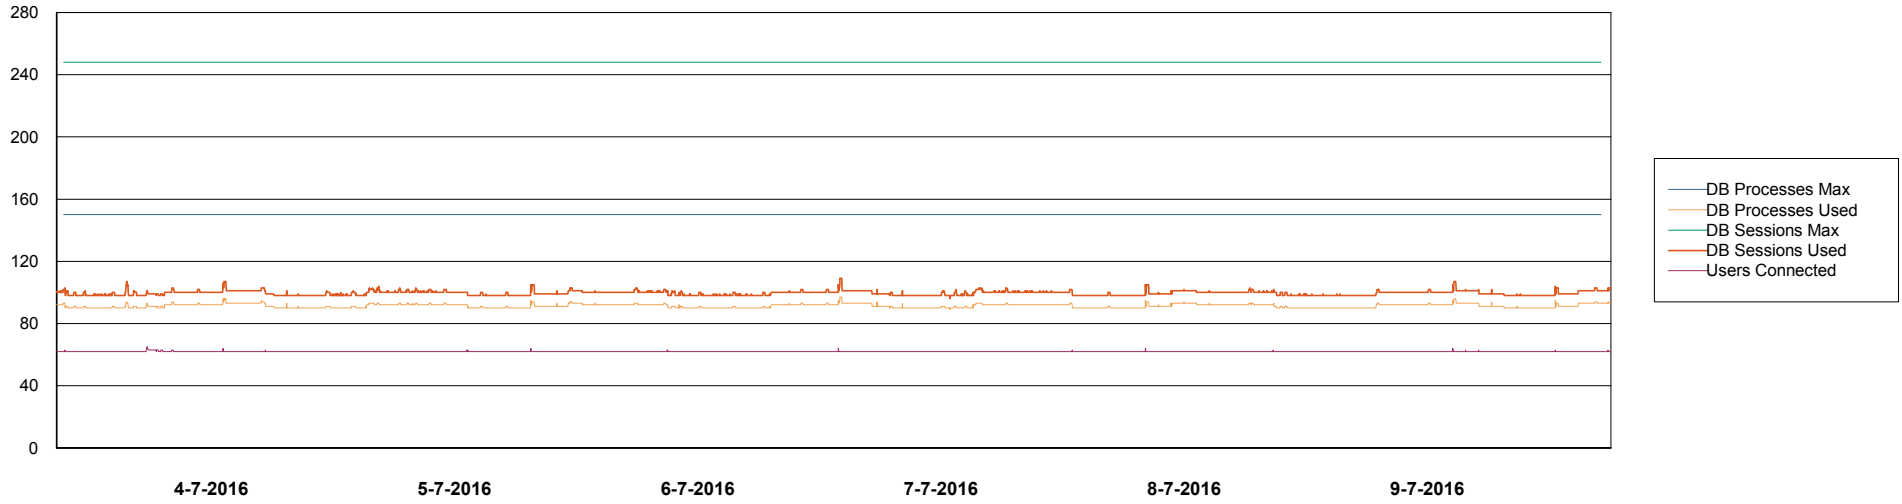

DATABASE PERFORMANCE JWRDB_Production