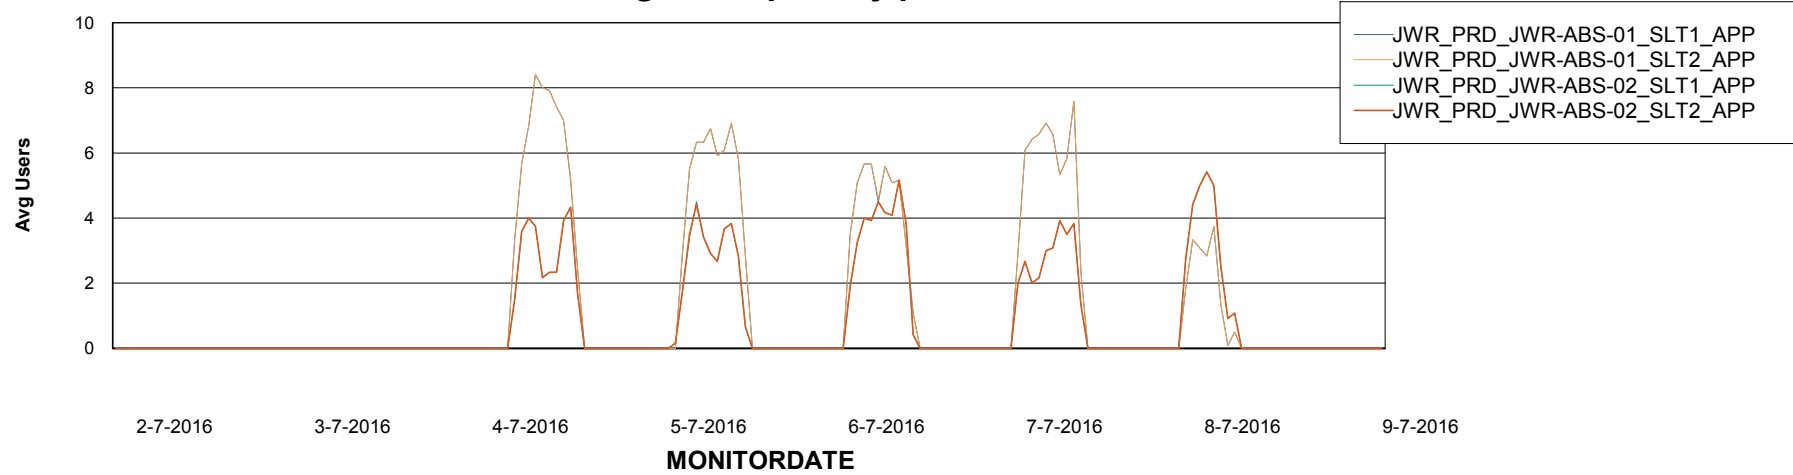

Weekly SLA Customer Report

Customer JWR Production
Database ID 43

=====
ABSolute Application Server Services
=====

Avg users per day per ABS server