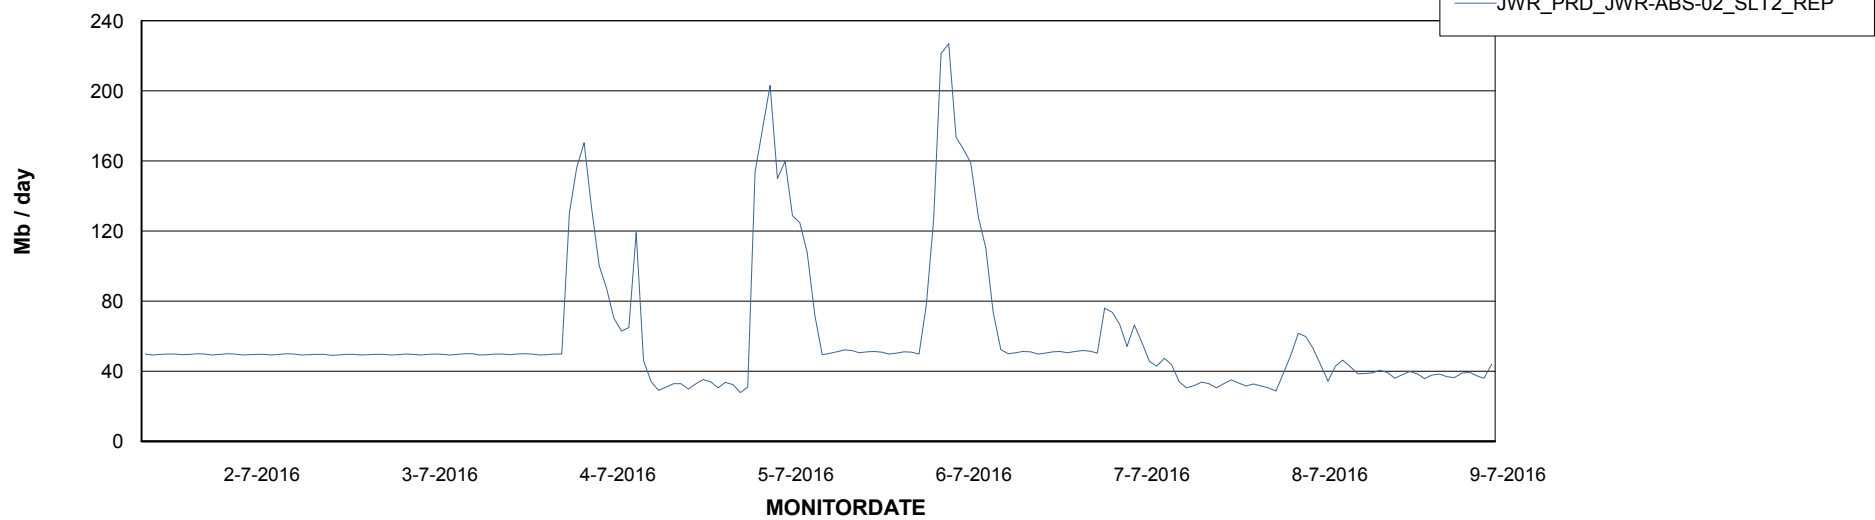

Avg memory used per ReportServer Service