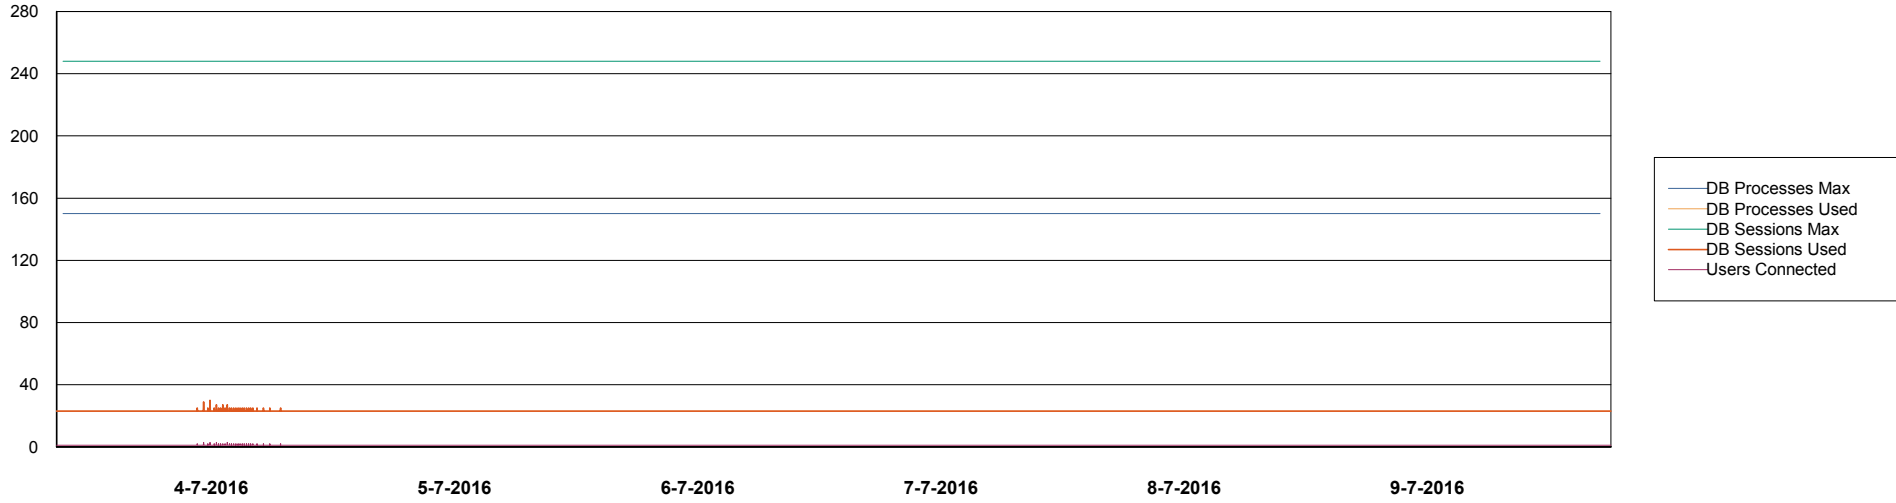

DATABASE PERFORMANCE JWRDB_Standby