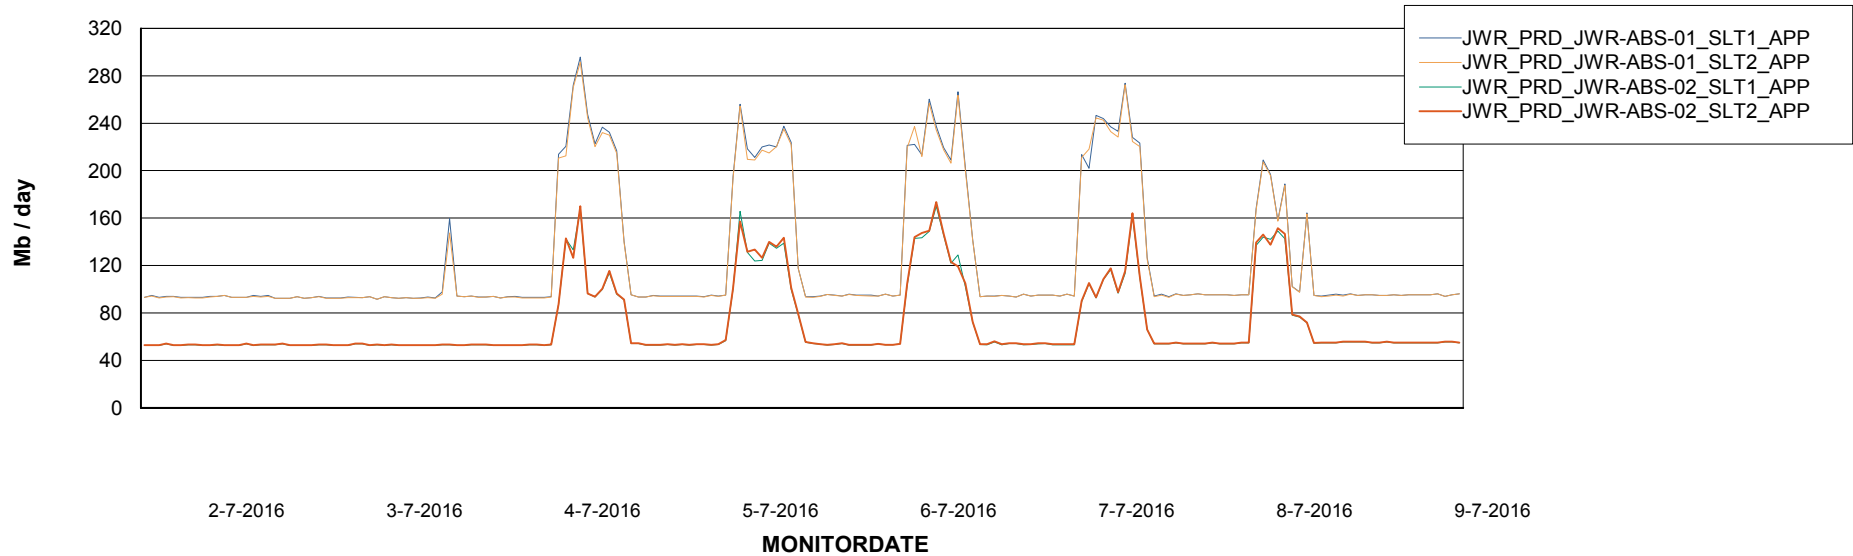

Avg memory used per ABS Server Service