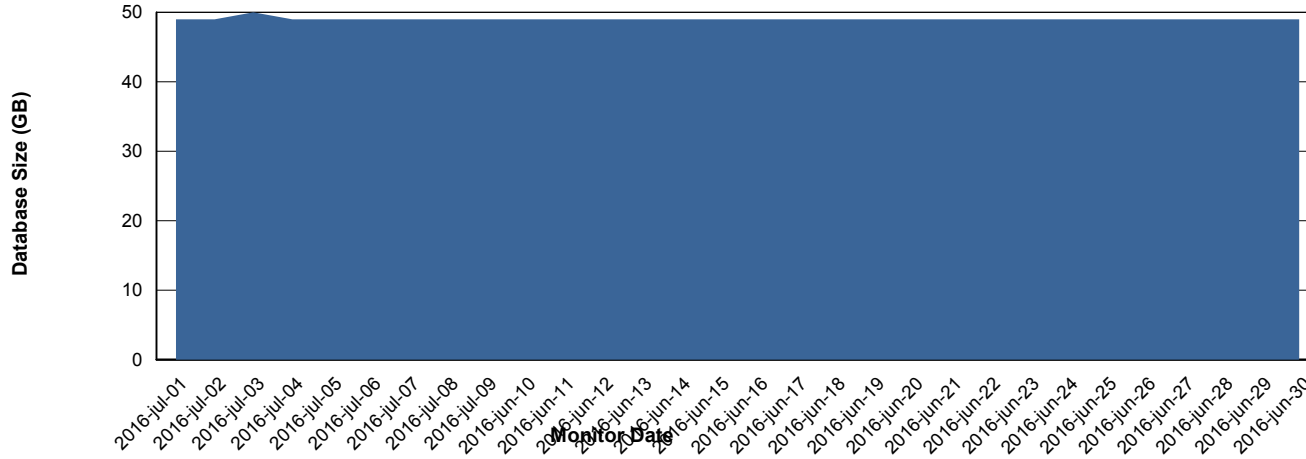

Database growth over last month

=====
DATABASE TABLESPACES JWRDB_Production
=====

TOTAL DATABASE SIZE PER TABLESPACE

Date	Tablespace Name	Filesize (Gb)	Usedsize (Gb)	Percentage free
9-7-2016	ABSDATA	19	16	16
	INDX	46	33	28
8-7-2016	ABSDATA	19	16	16
	INDX	46	33	28
7-7-2016	ABSDATA	19	16	16
	INDX	46	33	28
6-7-2016	ABSDATA	19	16	16
	INDX	46	33	28
5-7-2016	ABSDATA	19	16	16
	INDX	46	33	28
4-7-2016	ABSDATA	19	16	16
	INDX	46	33	28
3-7-2016	ABSDATA	18	16	11
	INDX	46	33	28