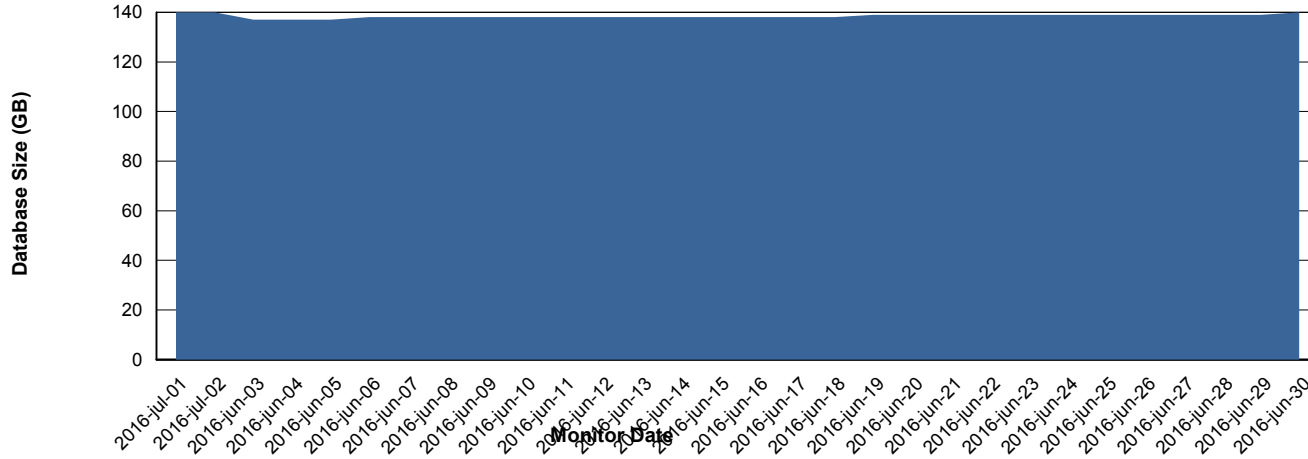

Weekly SLA Customer Report

Customer FIS_Production
Database ID 46

=====
DATABASE PERFORMANCE FISDB_Standby
=====

Weekly SLA Customer Report

Customer FIS_Production
 Database ID 46

=====
 DATABASE SIZE FISDB_Production
 =====

Database growth over last month

=====
 DATABASE TABLESPACES FISDB_Production
 =====

TOTAL DATABASE SIZE PER TABLESPACE

Date	Tablespace Name	Filesize (Gb)	Usedsize (Gb)	Percentage free
2-7-2016	ABSDATA	74	60	19
	INDX	88	77	13
1-7-2016	ABSDATA	74	60	19
	INDX	88	77	13
30-6-2016	ABSDATA	74	60	19
	INDX	88	77	13
29-6-2016	ABSDATA	74	60	19
	INDX	88	77	13
28-6-2016	ABSDATA	74	60	19
	INDX	88	77	13
27-6-2016	ABSDATA	74	60	19
	INDX	88	77	13
26-6-2016	ABSDATA	74	60	19
	INDX	88	77	13