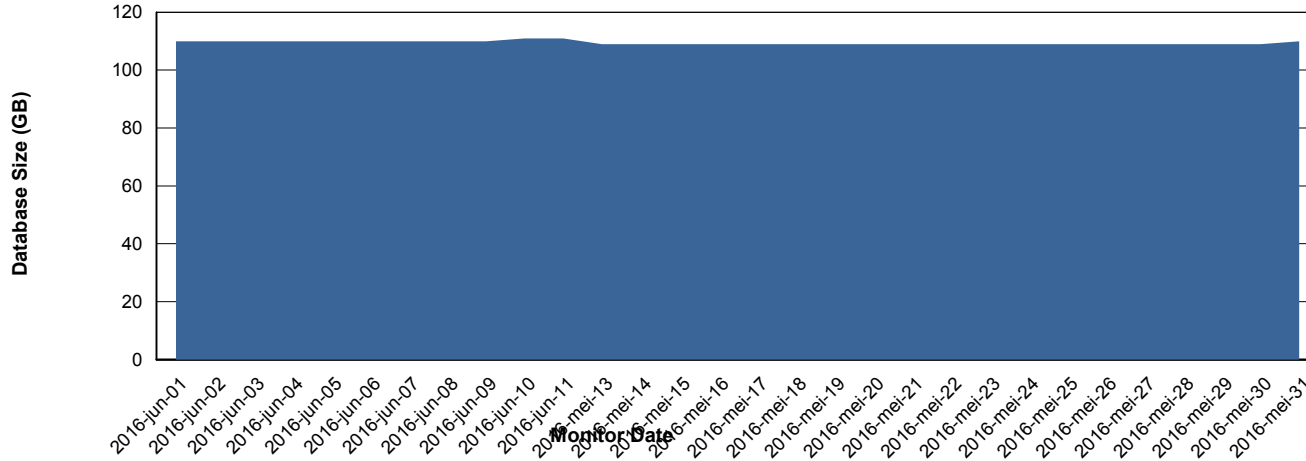

Weekly SLA Customer Report

Customer PHS_Production
Database ID 47

=====
DATABASE SIZE PHSDB_Production
=====

Database growth over last month

=====
DATABASE TABLESPACES PHSDB_Production
=====

TOTAL DATABASE SIZE PER TABLESPACE

Date	Tablespace Name	Filesize (Gb)	Usedsize (Gb)	Percentage free
11-6-2016	ABSDATA	127	109	14
	INDX	2	0	100
10-6-2016	ABSDATA	127	109	14
	INDX	2	0	100
9-6-2016	ABSDATA	127	109	14
	INDX	2	0	100
8-6-2016	ABSDATA	126	109	13
	INDX	2	0	100
7-6-2016	ABSDATA	126	109	13
	INDX	2	0	100
6-6-2016	ABSDATA	126	109	13
	INDX	2	0	100
5-6-2016	ABSDATA	126	109	13
	INDX	2	0	100