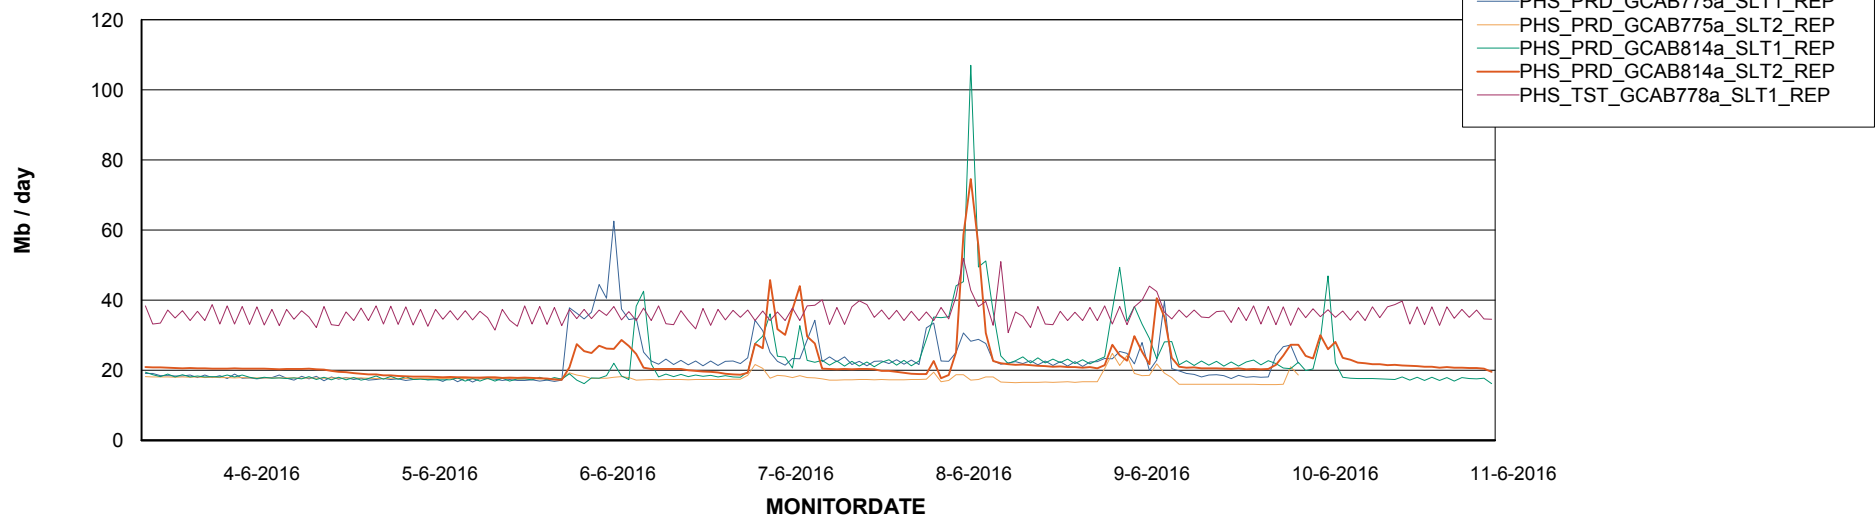

Avg users per day per ABS server

Weekly SLA Customer Report

Customer PHS_Production
Database ID 47

=====
ABSolute Application ReportServer Services
=====

Disaster per ReportServer

Avg memory used per ReportServer Service