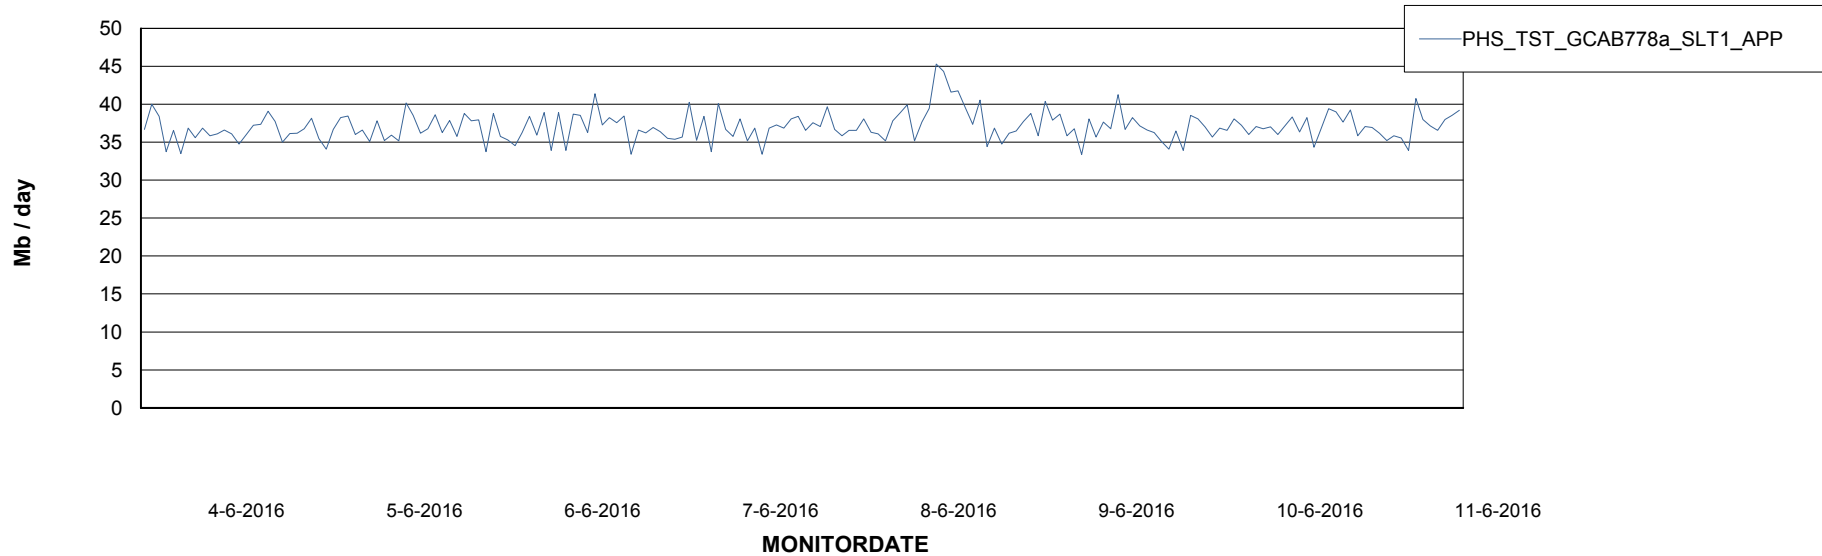

Avg memory used per ABS Server Service